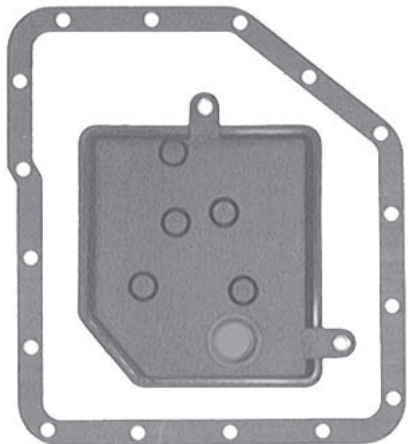

**SUZUKI  
3 SPEED WAGON R  
MAZDA CAROL**  
Filter Special Order

**SUZUKI 2 SPEED**  
Pan Gasket & Filter  
Special Order

**SUZUKI A210**  
Pan Gasket A210.GAS01  
Filter A210.FIL01

**SUZUKI 4 SPEED  
JIMNY**  
Pan Gasket & Filter  
Special Order

**SUZUKI 4 SPEED  
SR410/412, WAGON R**  
Pan Gasket SR4.GAS02  
Filter SR4.FIL01 (OEM)  
Filter SR4.FIL02 (A. Mkt)

**SUZUKI 4 SPEED  
SR410/412, IGNIS**  
Pan Gasket SR4.GAS02  
Filter SR4.FIL04

**MERCON V ZINC FREE  
SUPPLEMENT GREEN BOTTLE**

Also use to eliminate clutch  
shudder & squawk  
Part No. LUBE14