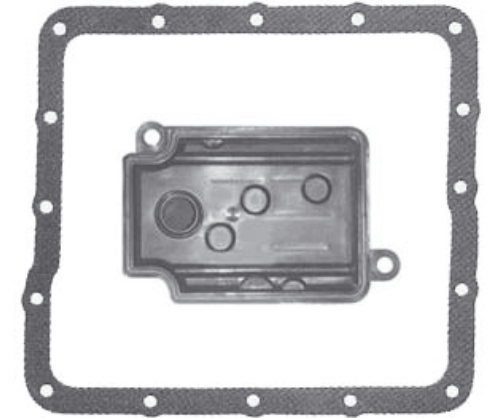

**SUZUKI  
3 SPEED WAGON R  
MAZDA CAROL**  
Filter Special Order

**SUZUKI 2 SPEED**  
Pan Gasket & Filter  
Special Order

**SUZUKI A210**  
Pan Gasket A210.GAS01  
Filter A210.FIL01

**SUZUKI 4 SPEED  
JIMNY**  
Pan Gasket & Filter  
Special Order

**SUZUKI 4 SPEED  
SR410/412, WAGON R**  
Pan Gasket SR4.GAS02  
Filter SR4.FIL01 (OEM)  
Filter SR4.FIL02 (A. Mkt)

**SUZUKI 4 SPEED  
SR410/412, IGNIS**  
Pan Gasket SR4.GAS02  
Filter SR4.FIL04

**MERCON V ZINC FREE  
SUPPLEMENT GREEN BOTTLE**

Also use to eliminate clutch  
shudder & squawk  
Part No. LUBE14