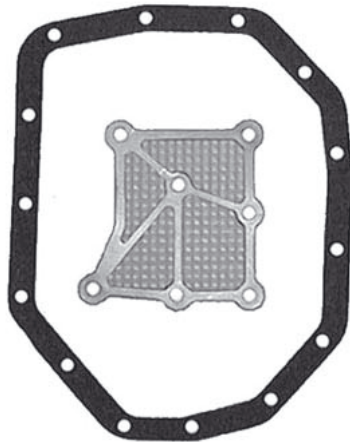

**SUZUKI  
3 SPEED WAGON R  
MAZDA CAROL**  
Filter Special Order

**SUZUKI 2 SPEED**  
Pan Gasket & Filter  
Special Order

**SUZUKI A210**  
Pan Gasket A210.GAS01  
Filter A210.FIL01

**SUZUKI 4 SPEED  
JIMNY**  
Pan Gasket & Filter  
Special Order

**SUZUKI 4 SPEED  
SR410/412, WAGON R**  
Pan Gasket SR4.GAS02  
Filter SR4.FIL01 (OEM)  
Filter SR4.FIL02 (A. Mkt)

**SUZUKI 4 SPEED  
SR410/412, IGNIS**  
Pan Gasket SR4.GAS02  
Filter SR4.FIL04

**MERCON V ZINC FREE  
SUPPLEMENT GREEN BOTTLE**

Also use to eliminate clutch  
shudder & squawk  
Part No. LUBE14