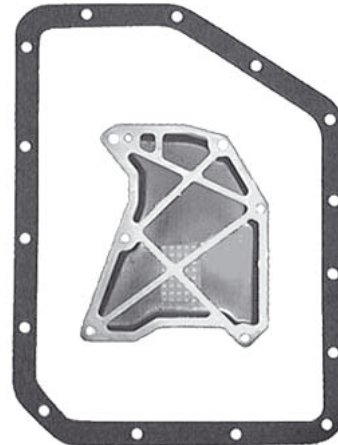

**SUZUKI  
3 SPEED WAGON R  
MAZDA CAROL**  
Filter Special Order

**SUZUKI 2 SPEED**  
Pan Gasket & Filter  
Special Order

**SUZUKI A210**  
Pan Gasket A210.GAS01  
Filter A210.FIL01

**SUZUKI 4 SPEED  
JIMNY**  
Pan Gasket & Filter  
Special Order

**SUZUKI 4 SPEED  
SR410/412, WAGON R**  
Pan Gasket SR4.GAS02  
Filter SR4.FIL01 (OEM)  
Filter SR4.FIL02 (A. Mkt)

**SUZUKI 4 SPEED  
SR410/412, IGNIS**  
Pan Gasket SR4.GAS02  
Filter SR4.FIL04

**MERCON V ZINC FREE  
SUPPLEMENT GREEN BOTTLE**

Also use to eliminate clutch  
shudder & squawk  
Part No. LUBE14