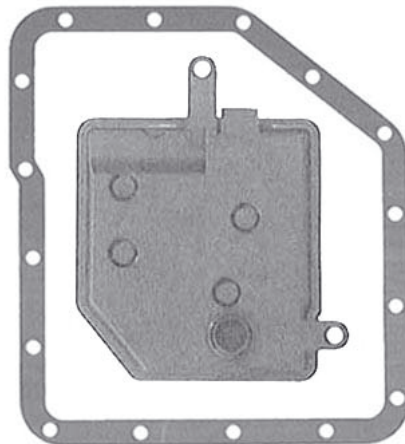

**SUZUKI  
3 SPEED WAGON R  
MAZDA CAROL**  
Filter Special Order

**SUZUKI 2 SPEED**  
Pan Gasket & Filter  
Special Order

**SUZUKI A210**  
Pan Gasket A210.GAS01  
Filter A210.FIL01

**SUZUKI 4 SPEED  
JIMNY**  
Pan Gasket & Filter  
Special Order

**SUZUKI 4 SPEED  
SR410/412, WAGON R**  
Pan Gasket SR4.GAS02  
Filter SR4.FIL01 (OEM)  
Filter SR4.FIL02 (A. Mkt)

**SUZUKI 4 SPEED  
SR410/412, IGNIS**  
Pan Gasket SR4.GAS02  
Filter SR4.FIL04

**MERCON V ZINC FREE  
SUPPLEMENT GREEN BOTTLE**

Also use to eliminate clutch  
shudder & squawk  
Part No. LUBE14