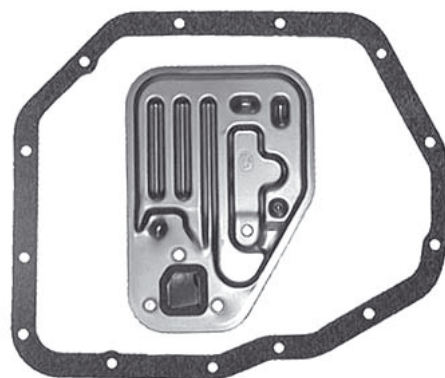

**MITSUBISHI KM170-172**  
Pan Gasket KM170.GAS01  
Filter KM170.FILO1  
Filter 6mm Thick

**MITSUBISHI KM170-176**  
Pan Gasket KM170.GAS01  
Filter KM170.FILO2  
Filter 9mm Thick

**MITSUBISHI KM170-176**  
Pan Gasket KM170.GAS01  
Filter KM170.FILO3

**MITSUBISHI KM177/F4A23**  
Pan Gasket KM177.GAS01  
Filter KM170.FILO3

**MITSUBISHI F4A21-22**  
Pan Gasket KM170.GAS01  
Filter KM170.FILO4

**MITSUBISHI KM177/F4A23**  
Pan Gasket KM177.GAS01  
Filter KM170.FILO4