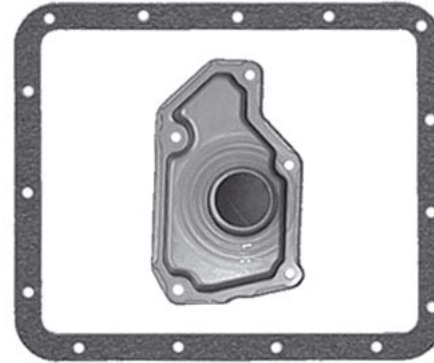

MITSUBISHI F4A32/33 & W4A32/33
Pan Gasket KM177.GAS02
Filter KM170.FILO5

mitsubishi V3A51

Pan Gasket & Filter
Special Order