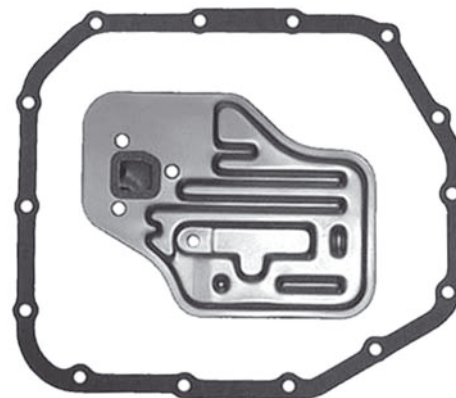

**MITSUBISHI KM170-172**  
Pan Gasket KM170.GAS01  
Filter KM170.FILO1  
Filter 6mm Thick

**MITSUBISHI KM170-176**  
Pan Gasket KM170.GAS01  
Filter KM170.FILO2  
Filter 9mm Thick

**MITSUBISHI KM170-176**  
Pan Gasket KM170.GAS01  
Filter KM170.FILO3

**MITSUBISHI KM177/F4A23**  
Pan Gasket KM177.GAS01  
Filter KM170.FILO3

**MITSUBISHI F4A21-22**  
Pan Gasket KM170.GAS01  
Filter KM170.FILO4

**MITSUBISHI KM177/F4A23**  
Pan Gasket KM177.GAS01  
Filter KM170.FILO4

**MITSUBISHI F4A32/33 & W4A32/33**  
Pan Gasket KM177.GAS02  
Filter KM170.FILO5

**MITSUBISHI F4A41/42**  
Pan Gasket KMF4A.GAS01  
Internal Filter KMF4A.FILO1  
External Filter KMF4A.FILO3

**mitsubishi F4A51,  
F5A51**

**mitsubishi R4A51, R5A51  
& V4A51, V5A51**

Pan Gasket KMV5A.GAS01  
Internal Filter KMV5A.FIL01  
(No Pick Up)

**mitsubishi R4A51,R5A51  
& V4A51, V5A51**

Pan Gasket KMV5A.GAS01  
Internal Filter KMV5A.FIL02  
(15mm Pick Up)