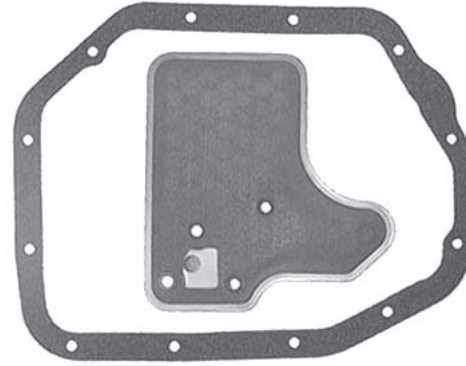

**MITSUBISHI KM170-172**  
Pan Gasket KM170.GAS01  
Filter KM170.FILO1  
Filter 6mm Thick

**MITSUBISHI KM170-176**  
Pan Gasket KM170.GAS01  
Filter KM170.FILO2  
Filter 9mm Thick

**MITSUBISHI KM170-176**  
Pan Gasket KM170.GAS01  
Filter KM170.FILO3

**MITSUBISHI KM177/F4A23**  
Pan Gasket KM177.GAS01  
Filter KM170.FILO3

**MITSUBISHI F4A21-22**  
Pan Gasket KM170.GAS01  
Filter KM170.FILO4

**MITSUBISHI KM177/F4A23**  
Pan Gasket KM177.GAS01  
Filter KM170.FILO4