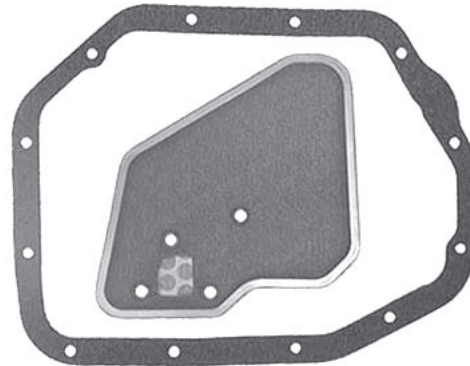

**MITSUBISHI KM170-172**  
Pan Gasket KM170.GAS01  
Filter KM170.FILO1  
Filter 6mm Thick

**MITSUBISHI KM170-176**  
Pan Gasket KM170.GAS01  
Filter KM170.FILO2  
Filter 9mm Thick

**MITSUBISHI KM170-176**  
Pan Gasket KM170.GAS01  
Filter KM170.FILO3

**MITSUBISHI KM177/F4A23**  
Pan Gasket KM177.GAS01  
Filter KM170.FILO3

**MITSUBISHI F4A21-22**  
Pan Gasket KM170.GAS01  
Filter KM170.FILO4

**MITSUBISHI KM177/F4A23**  
Pan Gasket KM177.GAS01  
Filter KM170.FILO4