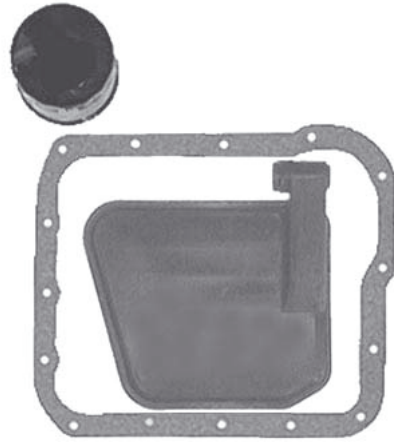

**MITSUBISHI KM170-172**  
Pan Gasket KM170.GAS01  
Filter KM170.FILO1  
Filter 6mm Thick

**MITSUBISHI KM170-176**  
Pan Gasket KM170.GAS01  
Filter KM170.FILO2  
Filter 9mm Thick

**MITSUBISHI KM170-176**  
Pan Gasket KM170.GAS01  
Filter KM170.FILO3

**MITSUBISHI KM177/F4A23**  
Pan Gasket KM177.GAS01  
Filter KM170.FILO3

**MITSUBISHI F4A21-22**  
Pan Gasket KM170.GAS01  
Filter KM170.FILO4

**MITSUBISHI KM177/F4A23**  
Pan Gasket KM177.GAS01  
Filter KM170.FILO4

**MITSUBISHI F4A32/33 & W4A32/33**  
Pan Gasket KM177.GAS02  
Filter KM170.FILO5

**MITSUBISHI F4A41/42**  
Pan Gasket KMF4A.GAS01  
Internal Filter KMF4A.FILO1  
External Filter KMF4A.FILO3

**mitsubishi F4A51,  
F5A51**

Pan Gasket KMF4A.GAS04  
Internal Filter KMF4A.FIL02

**mitsubishi F4A51, F5A51**

Pan Gasket KMF4A.GAS04  
Internal Filter KMF4A.FIL05  
External Filter KMF4A.FIL03  
1999-ON

**mitsubishi V3A51**

Pan Gasket & Filter  
Special Order