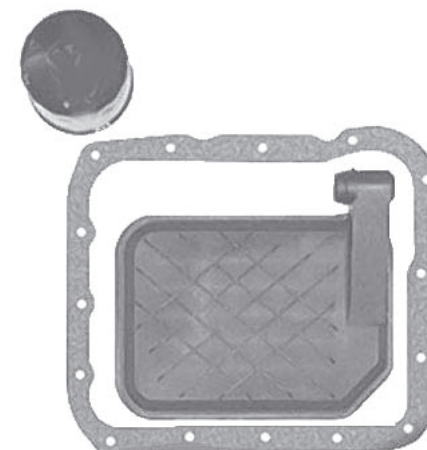

**MITSUBISHI KM170-172**  
Pan Gasket KM170.GAS01  
Filter KM170.FILO1  
Filter 6mm Thick

**MITSUBISHI KM170-176**  
Pan Gasket KM170.GAS01  
Filter KM170.FILO2  
Filter 9mm Thick

**MITSUBISHI KM170-176**  
Pan Gasket KM170.GAS01  
Filter KM170.FILO3

**MITSUBISHI KM177/F4A23**  
Pan Gasket KM177.GAS01  
Filter KM170.FILO3

**MITSUBISHI F4A21-22**  
Pan Gasket KM170.GAS01  
Filter KM170.FILO4

**MITSUBISHI KM177/F4A23**  
Pan Gasket KM177.GAS01  
Filter KM170.FILO4

**MITSUBISHI F4A32/33 & W4A32/33**  
Pan Gasket KM177.GAS02  
Filter KM170.FILO5

**MITSUBISHI F4A41/42**  
Pan Gasket KMF4A.GAS01  
Internal Filter KMF4A.FILO1  
External Filter KMF4A.FILO3

**mitsubishi F4A51,  
F5A51**