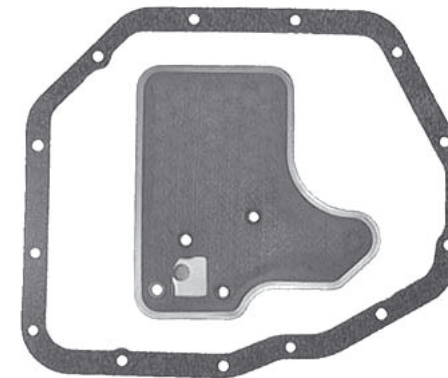

**MITSUBISHI KM170-172**  
Pan Gasket KM170.GAS01  
Filter KM170.FILO1  
Filter 6mm Thick

**MITSUBISHI KM170-176**  
Pan Gasket KM170.GAS01  
Filter KM170.FILO2  
Filter 9mm Thick

**MITSUBISHI KM170-176**  
Pan Gasket KM170.GAS01  
Filter KM170.FILO3

**MITSUBISHI KM177/F4A23**  
Pan Gasket KM177.GAS01  
Filter KM170.FILO3

**MITSUBISHI F4A21-22**  
Pan Gasket KM170.GAS01  
Filter KM170.FILO4

**MITSUBISHI KM177/F4A23**  
Pan Gasket KM177.GAS01  
Filter KM170.FILO4