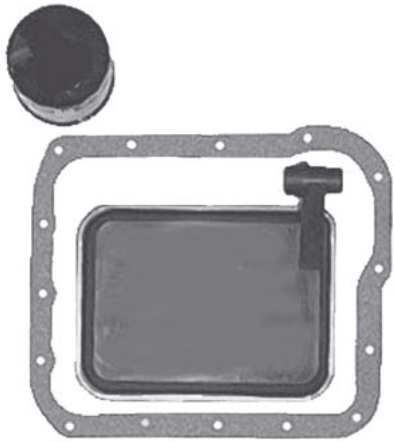

**MITSUBISHI KM170-172**  
Pan Gasket KM170.GAS01  
Filter KM170.FILO1  
Filter 6mm Thick

**MITSUBISHI KM170-176**  
Pan Gasket KM170.GAS01  
Filter KM170.FILO2  
Filter 9mm Thick

**MITSUBISHI KM170-176**  
Pan Gasket KM170.GAS01  
Filter KM170.FILO3

**MITSUBISHI KM177/F4A23**  
Pan Gasket KM177.GAS01  
Filter KM170.FILO3

**MITSUBISHI F4A21-22**  
Pan Gasket KM170.GAS01  
Filter KM170.FILO4

**MITSUBISHI KM177/F4A23**  
Pan Gasket KM177.GAS01  
Filter KM170.FILO4

**MITSUBISHI F4A32/33 & W4A32/33**  
Pan Gasket KM177.GAS02  
Filter KM170.FILO5

**MITSUBISHI F4A41/42**  
Pan Gasket KMF4A.GAS01  
Internal Filter KMF4A.FILO1  
External Filter KMF4A.FILO3

**mitsubishi F4A51,  
F5A51**

Pan Gasket KMF4A.GAS04  
Internal Filter KMF4A.FIL02

**mitsubishi F4A51, F5A51**

Pan Gasket KMF4A.GAS04  
Internal Filter KMF4A.FIL05  
External Filter KMF4A.FIL03  
1999-ON

**mitsubishi V3A51**

Pan Gasket & Filter  
Special Order