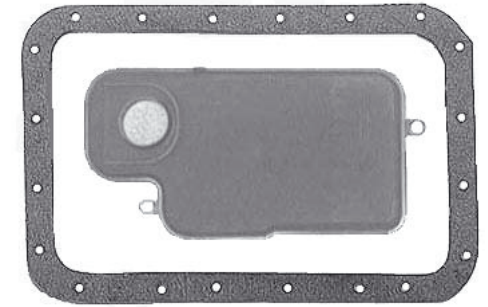

Pan Gasket KMF4A.GAS04  
Internal Filter KMF4A.FIL02

**mitsubishi F4A51, F5A51**

Pan Gasket KMF4A.GAS04  
Internal Filter KMF4A.FIL05  
External Filter KMF4A.FIL03  
1999-ON

**mitsubishi V3A51**

Pan Gasket & Filter  
Special Order