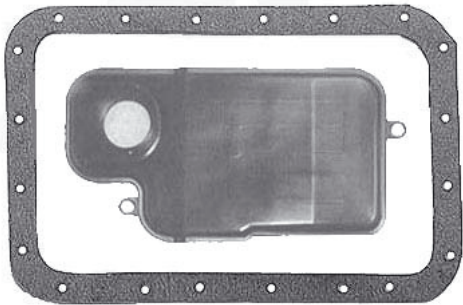

Pan Gasket KMF4A.GAS04  
Internal Filter KMF4A.FIL02

**mitsubishi F4A51, F5A51**

Pan Gasket KMF4A.GAS04  
Internal Filter KMF4A.FIL05  
External Filter KMF4A.FIL03  
1999-ON

**mitsubishi V3A51**

Pan Gasket & Filter  
Special Order

**mitsubishi R4A51, R5A51  
& V4A51, V5A51**

Pan Gasket KMV5A.GAS01  
Internal Filter KMV5A.FIL01  
(No Pick Up)

**mitsubishi R4A51,R5A51  
& V4A51, V5A51**

Pan Gasket KMV5A.GAS01  
Internal Filter KMV5A.FIL02  
(15mm Pick Up)