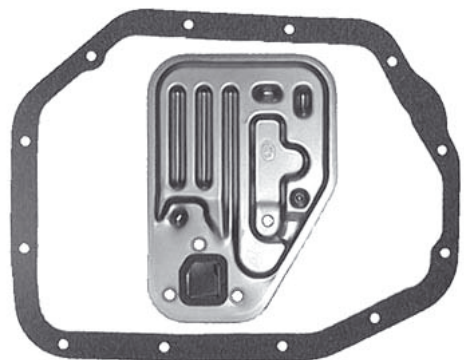

**MITSUBISHI KM170-172**  
Pan Gasket KM170.GAS01  
Filter KM170.FILO1  
Filter 6mm Thick

**MITSUBISHI KM170-176**  
Pan Gasket KM170.GAS01  
Filter KM170.FILO2  
Filter 9mm Thick

**MITSUBISHI KM170-176**  
Pan Gasket KM170.GAS01  
Filter KM170.FILO3

**MITSUBISHI KM177/F4A23**  
Pan Gasket KM177.GAS01  
Filter KM170.FILO3

**MITSUBISHI F4A21-22**  
Pan Gasket KM170.GAS01  
Filter KM170.FILO4

**MITSUBISHI KM177/F4A23**  
Pan Gasket KM177.GAS01  
Filter KM170.FILO4