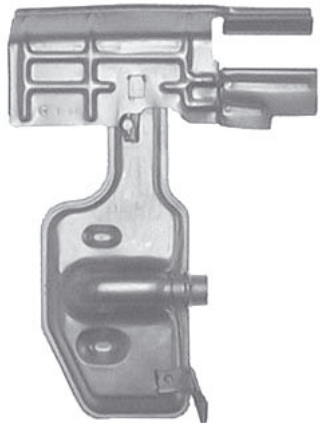

HONDA 4 SPEED
M24A, S24A, A24A, A2YA
Filter HON4.FIL09
150 x 50mm

ALL HONDA FILTERS WITHOUT PAN GASKETS REQUIRE DISASSEMBLY OF TRANSMISSION TO CHANGE FILTER

**HONDA
MY8A, PY8A**
Filter HON4.FIL12

**HONDA
PX4B, APX4 (INJECTED)**
Filter HON4.FIL03
20.40mm Neck

**HONDA PX4B, MPXA
APX4 (WITH GOVERNOR)**
Filter HON4.FIL15

**HONDA
RO, MPRA**
Filter TBA

**HONDA
BOYA, MJ4A,
MPOA, MPIA, MP6A**
Filter HON4.FIL06
20.10mm Neck

**HONDA
M6HA, MCJA**
Filter HON4.FIL11
(Re-designed Plastic Filter)