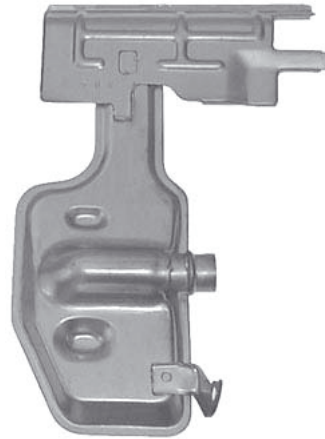

ALL HONDA FILTERS WITHOUT PAN GASKETS REQUIRE DISASSEMBLY OF TRANSMISSION TO CHANGE FILTER

HONDA 2 SPEED
Filter Special Order

HONDA 3 SPEED
Filter Special Order

HONDA 4 SPEED
AK, CA, C9, AS, F4
Filter HON4.FIL01
120 x 60mm

HONDA 4 SPEED
K4, MY8A, PY8A
Filter Special Order
125 x 60mm

HONDA 4 SPEED
L4, ML4A, M48A, PI
Filter HON4.FIL17
140 x 50mm

HONDA 4 SPEED
G4, L5, PL5X, S5, MPSA
Filter HON4.FIL02
136 x 60mm

HONDA 4 SPEED
N4, N6
Filter HON4.FIL01
120 x 60mm

HONDA 4 SPEED
M24A, S24A, A24A, A2YA
Filter HON4.FIL09
150 x 50mm

ALL HONDA FILTERS WITHOUT PAN GASKETS REQUIRE DISASSEMBLY OF TRANSMISSION TO CHANGE FILTER

**HONDA
MY8A, PY8A**
Filter HON4.FIL12

**HONDA
PX4B, APX4 (INJECTED)**
Filter HON4.FIL03
20.40mm Neck