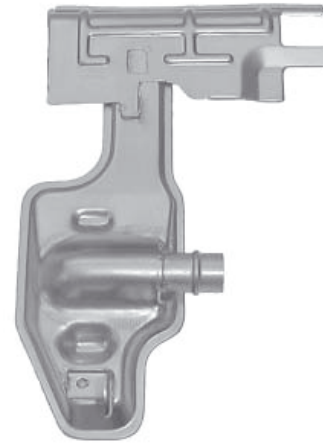

HONDA 4 SPEED
M24A, S24A, A24A, A2YA
Filter HON4.FIL09
150 x 50mm

ALL HONDA FILTERS WITHOUT PAN GASKETS REQUIRE DISASSEMBLY OF TRANSMISSION TO CHANGE FILTER

**HONDA
MY8A, PY8A**
Filter HON4.FIL12

**HONDA
PX4B, APX4 (INJECTED)**
Filter HON4.FIL03
20.40mm Neck

**HONDA PX4B, MPXA
APX4 (WITH GOVERNOR)**
Filter HON4.FIL15

**HONDA
RO, MPRA**
Filter TBA

**HONDA
BOYA, MJ4A,
MPOA, MPIA, MP6A**
Filter HON4.FIL06
20.10mm Neck

**HONDA
M6HA, MCJA**
Filter HON4.FIL11
(Re-designed Plastic Filter)