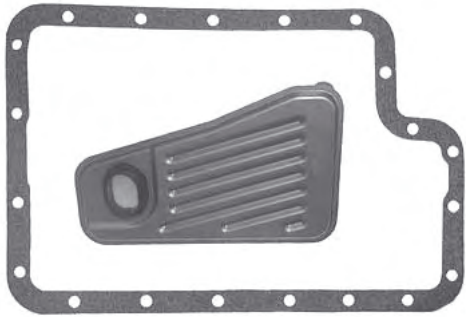

FORD E4OD (2WD)
Pan Gasket E4OD.GAS01
Filter E4OD.FIL01
Pick Up 18mm