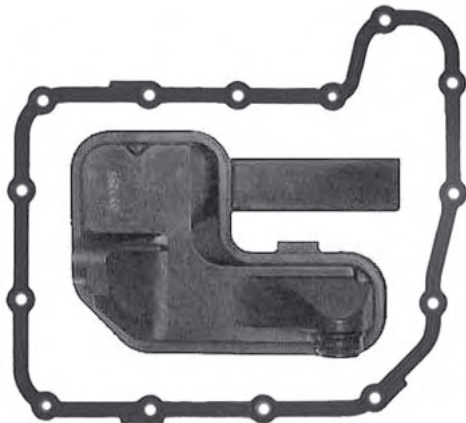

**FORD C4**  
Pan Gasket C4.GAS01  
Filter Special Order

**FORD C5**  
Pan Gasket C4.GAS01  
Filter Special Order

**FORD C6**  
Pan Gasket C6.GAS01  
Filter C6.FIL01

**FORD C6**  
Pan Gasket C6.GAS01  
Filter C6.FIL02

**FORD C6 4WD**  
Pan Gasket C6.GAS01  
Filter C6.FIL03

**FORD CD4E 1993-2002**  
Pan Gasket CD4E.GAS01  
Filter CD4E.FIL01  
Transmission must be disassembled  
to change filter

**FORD CD4E 2003-ON**  
Pan Gasket CD4E.GAS12  
Filter CD4E.FIL01  
Transmission must be disassembled  
to change filter