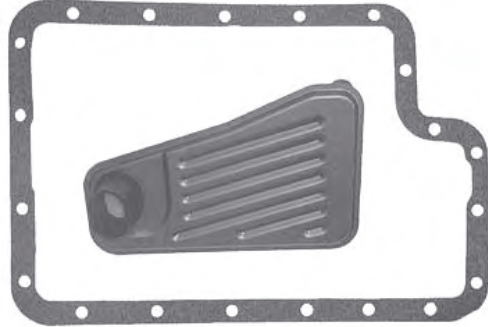

**FORD 4F27E**  
Pan Gasket 4F27E.GAS01  
Filter 4F27E.FIL01

**FORD 5R55S/5R55W  
EXPLORER**  
Pan Gasket 5R55N.GAS01  
Filter 5R55W.FIL01  
Pick Up 60mm

**FORD 5R55N  
JAGUAR**  
Pan Gasket 5R55N.GAS01  
Filter 5R55N.FIL01  
Pick Up 10mm

**FORD E4OD (2WD)**  
Pan Gasket E4OD.GAS01  
Filter E4OD.FIL01  
Pick Up 18mm

**FORD E4OD (4WD)**  
Pan Gasket E4OD.GAS01  
Filter E4OD.FIL02  
Pick Up 48mm

**FORD E4OD/4R100  
(2WD)**  
Pan Gasket E4OD.GAS02  
Filter E4OD.FIL01  
Pick Up 18mm