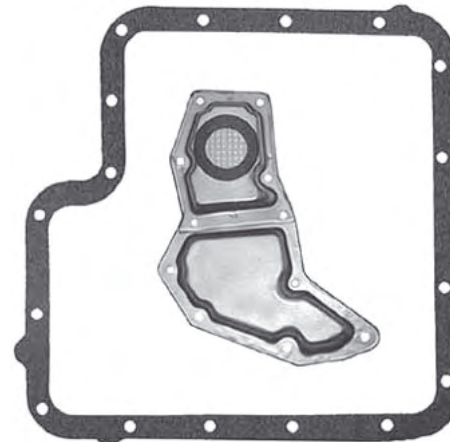

**FORD AX4N**  
Pan Gasket AX4N.GAS12  
Filter AXODE.FIL03  
Filter has Green Seal

**FORD C3**  
Pan Gasket C3.GAS01  
Filter C3.FIL01

**FORD C4**  
Pan Gasket C4.GAS01  
Filter C4.FIL01

**FORD C4**  
Pan Gasket C4.GAS01  
Filter C4.FIL02

**FORD C4**  
Pan Gasket C4.GAS01  
Filter Special Order

**FORD C5**  
Pan Gasket C4.GAS01  
Filter Special Order

**FORD C6**  
Pan Gasket C6.GAS01  
Filter C6.FIL01

**FORD C6**  
Pan Gasket C6.GAS01  
Filter C6.FIL02

**FORD C6 4WD**  
Pan Gasket C6.GAS01  
Filter C6.FIL03

**FORD CD4E 1993-2002**  
Pan Gasket CD4E.GAS01  
Filter CD4E.FIL01  
Transmission must be disassembled  
to change filter

**FORD CD4E 2003-ON**  
Pan Gasket CD4E.GAS12  
Filter CD4E.FIL01  
Transmission must be disassembled  
to change filter