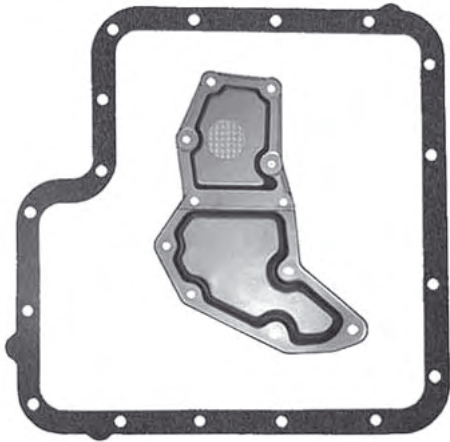

FORD C6
Pan Gasket C6.GAS01
Filter C6.FIL01