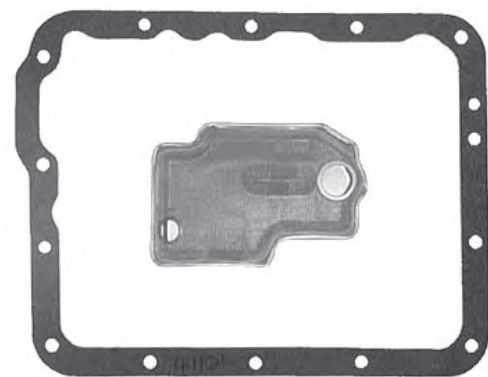

**FORD E4OD/4R100
(2WD)**
Pan Gasket E4OD.GAS02
Filter E4OD.FIL01
Pick Up 18mm

FORD MX
Pan Gasket FMX.GAS02
Filter Special Order