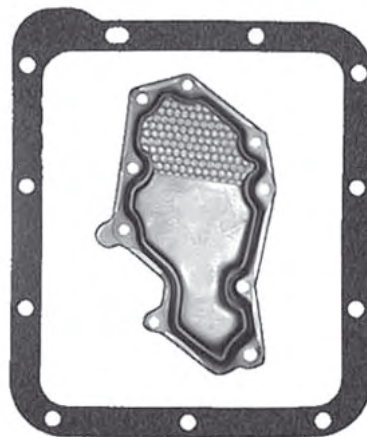

**FORD  
A4LD**

Pan Gasket A4LD.GAS01  
Filter A4LD.FIL02

**FORD  
A4LD/4R44E**

Pan Gasket A4LD.GAS01  
Filter A4LD.FIL16

**FORD  
A4LD/4R44E/5R55E**

Pan Gasket A4LD.GAS01  
Filter A4LD.FIL13  
Pick Up 31mm

**FORD AOD  
2WD**

Pan Gasket AOD.GAS01  
Filter AOD.FIL01

**FORD AOD  
4WD**

Pan Gasket AOD.GAS01  
Filter AOD.FIL02

**FORD AODE/4R70W  
2WD**

Pan Gasket AODE.GAS01  
Filter AODE.FIL01

**FORD AODE/4R70W  
4WD**

Pan Gasket AODE.GAS01  
Filter AODE.FIL02

**FORD AX4N**  
Pan Gasket AX4N.GAS11  
Filter AXODE.FIL02  
Filter has Orange Seal

**FORD AX4N**  
Pan Gasket AX4N.GAS12  
Filter AXODE.FIL02  
Filter has Orange Seal

**FORD AX4N**  
Pan Gasket AX4N.GAS12  
Filter AXODE.FIL03  
Filter has Green Seal

**FORD C3**  
Pan Gasket C3.GAS01  
Filter C3.FIL01

**FORD C4**  
Pan Gasket C4.GAS01  
Filter C4.FIL01

**FORD C4**  
Pan Gasket C4.GAS01  
Filter C4.FIL02