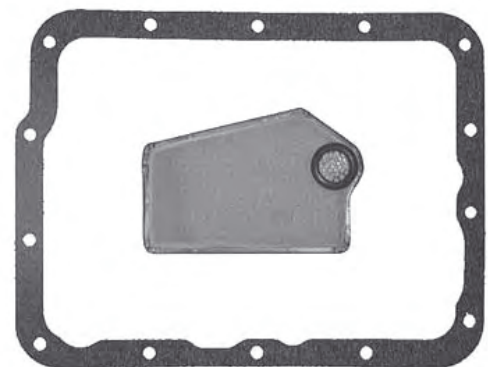

FORD FMX
Pan Gasket BW12.GAS01
Filter Special Order
Dacron Filter