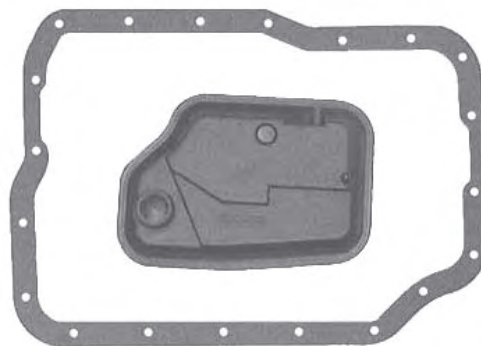

**FORD C4**  
Pan Gasket C4.GAS01  
Filter Special Order

**FORD C5**  
Pan Gasket C4.GAS01  
Filter Special Order

**FORD C6**  
Pan Gasket C6.GAS01  
Filter C6.FIL01

**FORD C6**  
Pan Gasket C6.GAS01  
Filter C6.FIL02

**FORD C6 4WD**  
Pan Gasket C6.GAS01  
Filter C6.FIL03

**FORD CD4E 1993-2002**  
Pan Gasket CD4E.GAS01  
Filter CD4E.FIL01  
Transmission must be disassembled  
to change filter

**FORD CD4E 2003-ON**  
Pan Gasket CD4E.GAS12  
Filter CD4E.FIL01  
Transmission must be disassembled  
to change filter