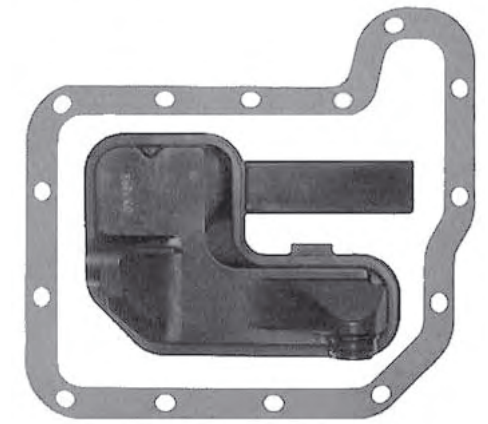

**FORD AX4N**  
Pan Gasket AX4N.GAS12  
Filter AXODE.FIL03  
Filter has Green Seal

**FORD C3**  
Pan Gasket C3.GAS01  
Filter C3.FIL01

**FORD C4**  
Pan Gasket C4.GAS01  
Filter C4.FIL01

**FORD C4**  
Pan Gasket C4.GAS01  
Filter C4.FIL02

**FORD C4**  
Pan Gasket C4.GAS01  
Filter Special Order

**FORD C5**  
Pan Gasket C4.GAS01  
Filter Special Order

**FORD C6**  
Pan Gasket C6.GAS01  
Filter C6.FIL01

**FORD C6**  
Pan Gasket C6.GAS01  
Filter C6.FIL02

**FORD C6 4WD**  
Pan Gasket C6.GAS01  
Filter C6.FIL03

**FORD CD4E 1993-2002**  
Pan Gasket CD4E.GAS01  
Filter CD4E.FIL01  
Transmission must be disassembled  
to change filter

**FORD CD4E 2003-ON**  
Pan Gasket CD4E.GAS12  
Filter CD4E.FIL01  
Transmission must be disassembled  
to change filter