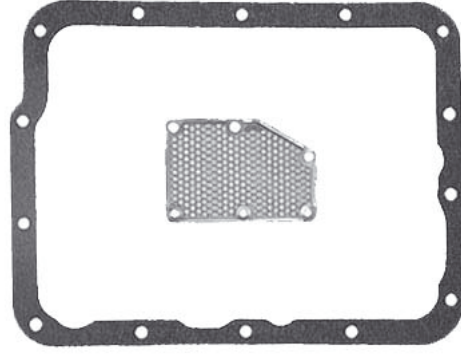

**BORG WARNER DG**  
Pan Gasket BWDG.GAS01  
Filter BWDG.FIL01

**BORG WARNER 35**  
Pan Gasket S/O Only  
Filter BW35.FIL01  
Fits Models with Modulator

**BORG WARNER 35**  
Pan Gasket BW35.GAS01  
Filter BW35.FIL01

**BORG WARNER 37TB**  
Pan Gasket BW37.GAS01  
Filter BW37.FIL01

**BORG WARNER 65/66**  
Pan Gasket BW65.GAS01  
Filter BW35.FIL02

**BORG WARNER  
MODEL 8**

Pan Gasket BW12.GAS01  
Filter BW8.FIL01

**BORG WARNER  
MODEL 12**