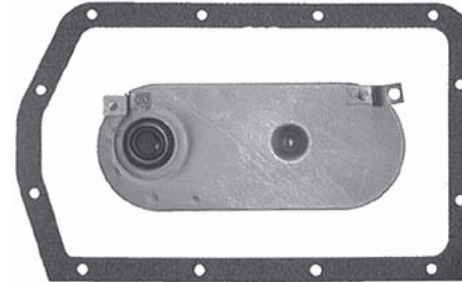

**BORG WARNER DG**  
Pan Gasket BWDG.GAS01  
Filter BWDG.FIL01

**BORG WARNER 35**  
Pan Gasket S/O Only  
Filter BW35.FIL01  
Fits Models with Modulator

**BORG WARNER 35**  
Pan Gasket BW35.GAS01  
Filter BW35.FIL01

**BORG WARNER  
35/40/51**  
Pan Gasket BW35.GAS01  
Filter BW35.FIL02

**BORG WARNER 35TA**  
Pan Gasket BW35TA.GAS01  
Filter BW35TA.FIL01

**BORG WARNER 35TB**  
Pan Gasket & Filter  
Special Order Only