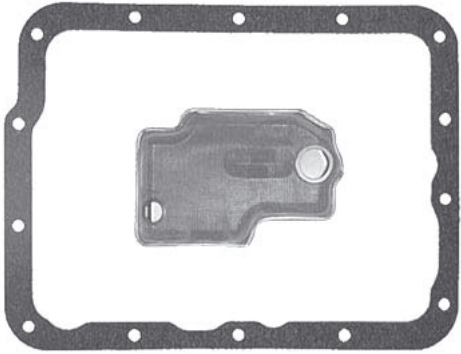

BORG WARNER 35TA
Pan Gasket BW35TA.GAS01
Filter BW35TA.FIL01

**BORG WARNER
MODEL 8**

Pan Gasket BW12.GAS01
Filter BW8.FIL01