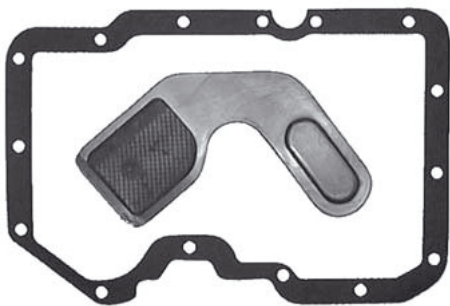

**BORG WARNER DG**  
Pan Gasket BWDG.GAS01  
Filter BWDG.FIL01

**BORG WARNER 35**  
Pan Gasket S/O Only  
Filter BW35.FIL01  
Fits Models with Modulator

**BORG WARNER 35**  
Pan Gasket BW35.GAS01  
Filter BW35.FIL01

**BORG WARNER  
35/40/51**  
Pan Gasket BW35.GAS01  
Filter BW35.FIL02

**BORG WARNER 35TA**  
Pan Gasket BW35TA.GAS01  
Filter BW35TA.FIL01

**BORG WARNER 35TB**  
Pan Gasket & Filter  
Special Order Only