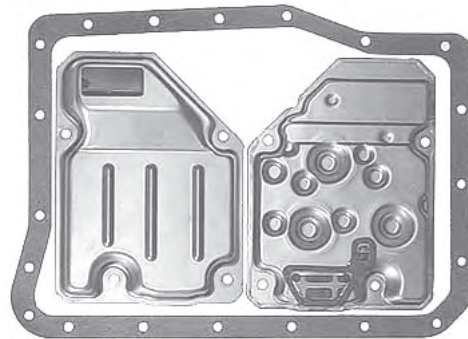

**AISIN WARNER
A350E**
Pan Gasket A340.GAS01
Filter A350.FIL01
1996-1998

**AISIN WARNER
A442F 4WD**

Pan Gasket A440.GAS01
Filter A440.FIL04
24mm Pick Up 4 Bolt
Two Valve body Feed Holes