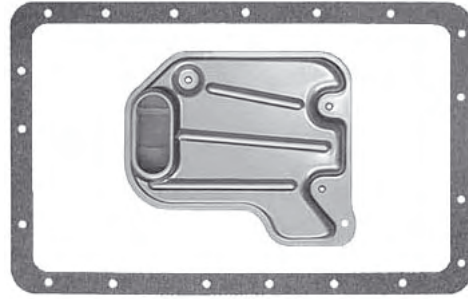

**AISIN WARNER
A650E**

Pan Gasket A340.GAS01
Filter A650.FIL02
2000-ON