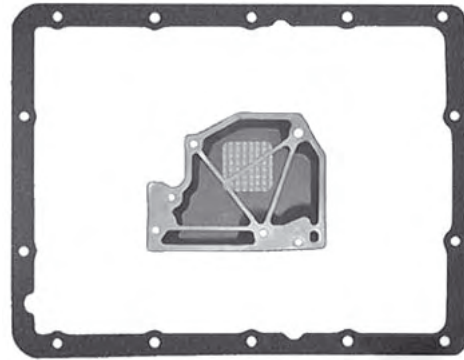

A30
Pan Gasket Kit Only
Front Filter NLA
Rear Filter NLA

AISIN WARNER
A40 DL & DF MODELS
Pan Gasket BW55.GAS01
Filter A43.FIL02