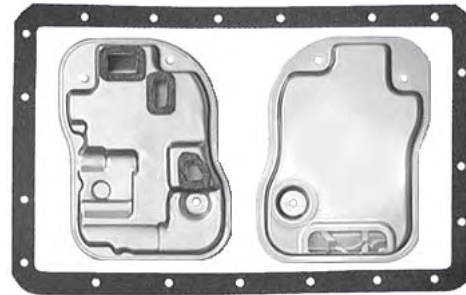

**AISIN WARNER
A341E
LEXUS, VOLVO**
Pan Gasket A340.GAS01
Filter Use A341E.FIL02
1990-2000

**AISIN WARNER
A341E
LEXUS, VOLVO**
Pan Gasket A340.GAS01
Filter A341E.FIL02
1994-ON

**AISIN WARNER
A343E, A343F**
Pan Gasket A340.GAS01
Filter A343.FIL01
Filter has 19mm Pick Up