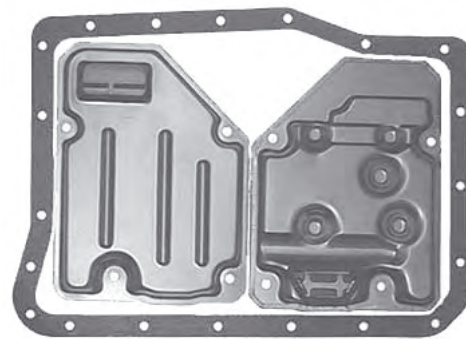

**AISIN WARNER
A440F**
Pan Gasket A440.GAS01
Filter A440.FIL02
Filter 52mm Thick 10 Bolt

**AISIN WARNER
A442F 2WD**

Pan Gasket A440.GAS01
Filter TBA
9mm Pick Up 4 Bolt