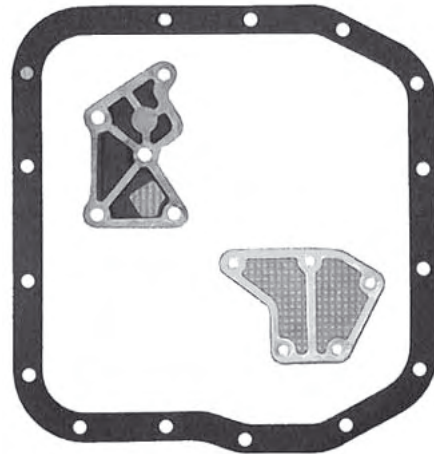

**AISIN WARNER
60-40LE (AF13)**
Filter AF13.FIL01
Transmission must be
disassembled to change Filter