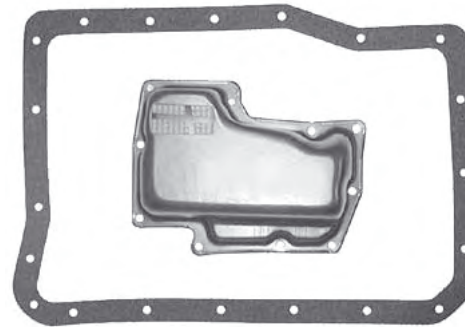

**AISIN WARNER
A341E
LEXUS, VOLVO**
Pan Gasket A340.GAS01
Filter Use A341E.FIL02
1990-2000

**AISIN WARNER
A341E
LEXUS, VOLVO**
Pan Gasket A340.GAS01
Filter A341E.FIL02
1994-ON

**AISIN WARNER
A343E, A343F**
Pan Gasket A340.GAS01
Filter A343.FIL01
Filter has 19mm Pick Up