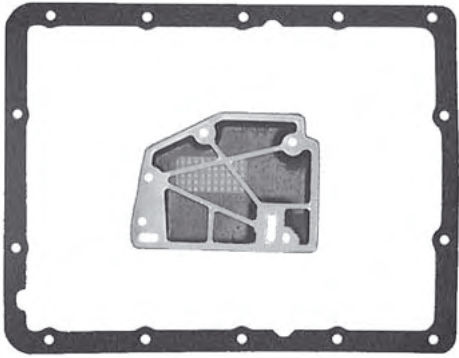

AISIN WARNER
A42D, A43D, A44D
Pan Gasket BW55.GAS01
Filter A43.FIL01