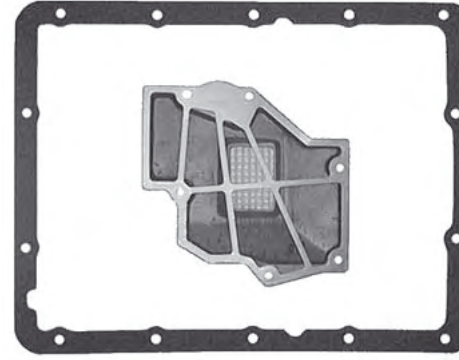

**AISIN WARNER
A40**
Pan Gasket BW55.GAS01
Filter BW55.FIL01

AISIN WARNER
A40 DE MODELS
Pan Gasket BW55.GAS01
Filter A43.FIL03