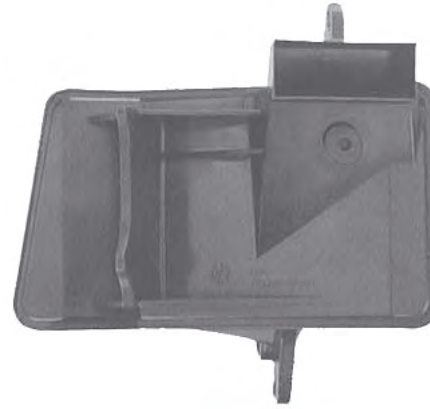

**AISIN WARNER  
50-40LE (AF14/AF20)**  
Filter AF20.FIL01  
Transmission must be  
disassembled to change

**AISIN WARNER  
50-42LE (AF22 V6)**  
Filter AF20.FIL02  
Transmission must be  
disassembled to change Filter

**AISIN WARNER  
55-50SN VOLVO**  
Filter 5550.FIL01  
Transmission must be  
disassembled to change Filter

**AISIN WARNER  
55-50SN VECTRA**  
Filter 5550.FIL02  
Transmission must be  
disassembled to change