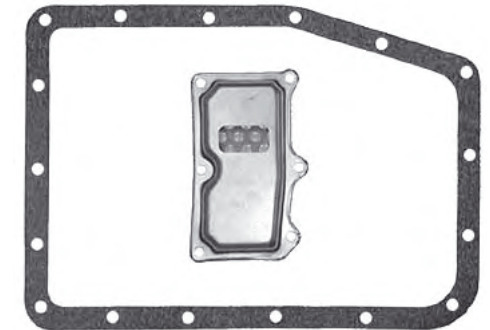

**AISIN WARNER
A55 4WD**

Pan Gasket & Filter
Special Order Only