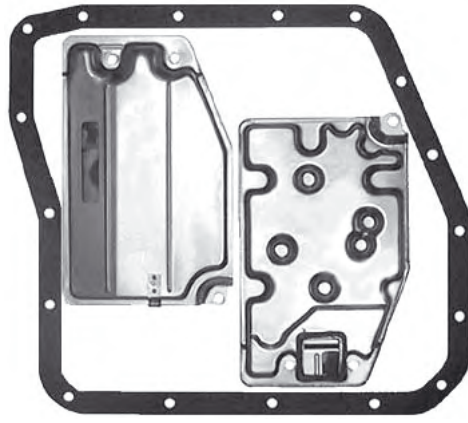

Pan Gasket A440.GAS01  
Filter A440.FIL03  
24mm Pickup 4 Bolt

**AISIN WARNER  
A442F 4WD**

Pan Gasket A440.GAS01  
Filter A440.FIL04  
24mm Pick Up 4 Bolt  
Two Valve body Feed Holes

**AISIN WARNER  
A442F 2WD**

Pan Gasket A440.GAS01  
Filter TBA  
9mm Pick Up 4 Bolt

**AISIN WARNER  
450-43LE**

Pan Gasket A440.GAS01  
Filter TBA  
18mm Pick Up 4 Bolt  
Two Valve Body Feed Holes

**AISIN WARNER  
A540E**

Pan Gasket A540.GAS01  
Filter A540.FIL01  
Two Wire Clips on Filter