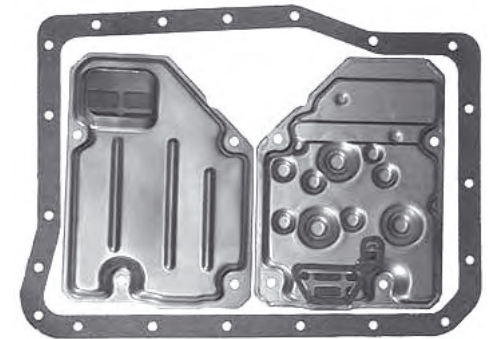

**AISIN WARNER
A440F**
Pan Gasket A440.GAS01
Filter A440.FIL01
Filter 15mm Thick 10 Bolt

**AISIN WARNER
450-43LE**

Pan Gasket A440.GAS01
Filter TBA
18mm Pick Up 4 Bolt
Two Valve Body Feed Holes