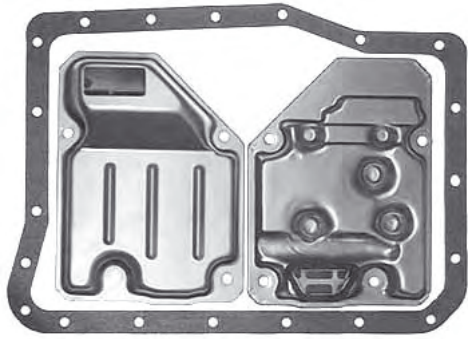

**AISIN WARNER
A340E, A343F**
Pan Gasket A340.GAS01
Filter A343.FIL02
Filter has 25mm Pick Up
3 Valve body Feed Holes

**AISIN WARNER
A442F**

Pan Gasket A440.GAS01
Filter A440.FIL03
24mm Pickup 4 Bolt