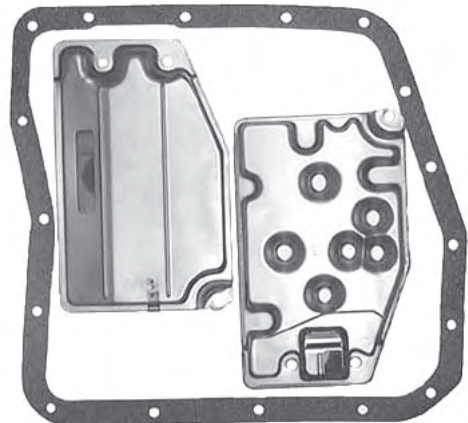

**AISIN WARNER
A540E**

Pan Gasket A540.GAS01
Filter A540.FIL01
Two Wire Clips on Filter