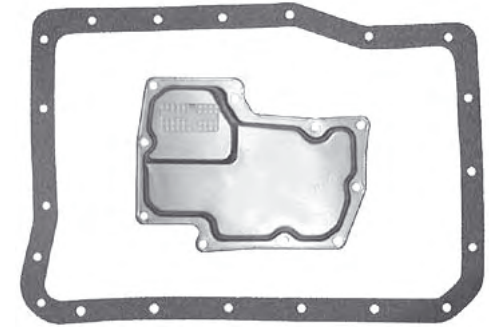

**AISIN WARNER
A343F**
Pan Gasket A340.GAS01
Filter TBA
Filter has 25mm Pick Up
2 Valve Body Feed Holes