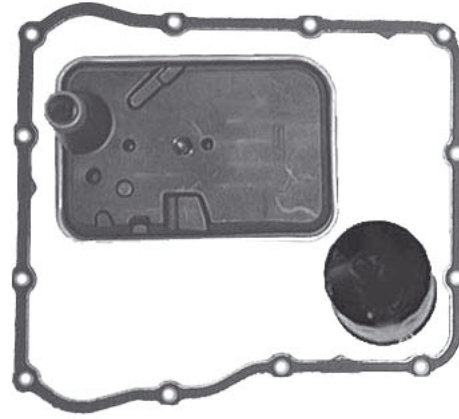

ALLISON AT-540
Pan Gasket AT545.GAS01
Filter AT545.FIL01

ALLISON AT-640
Pan Gasket AT545.GAS01
Filter AT545.FIL02

ALLISON 1000
Pan Gasket
Internal Filter AT100.FIL01
External Filter AT100.FIL03
(Shallow Pan)

ALLISON 1000
Pan Gasket
Internal Filter AT100.FIL02
External Filter AT100.FIL03
(Deep Pan)