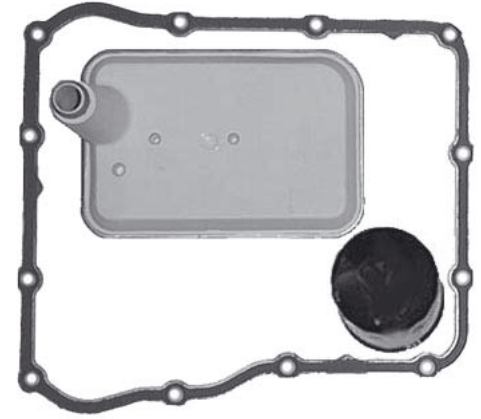

ALLISON AT-540
Pan Gasket AT545.GAS01
Filter AT545.FIL01

ALLISON AT-640
Pan Gasket AT545.GAS01
Filter AT545.FIL02

ALLISON 1000
Pan Gasket
Internal Filter AT100.FIL01
External Filter AT100.FIL03
(Shallow Pan)

ALLISON 1000
Pan Gasket
Internal Filter AT100.FIL02
External Filter AT100.FIL03
(Deep Pan)