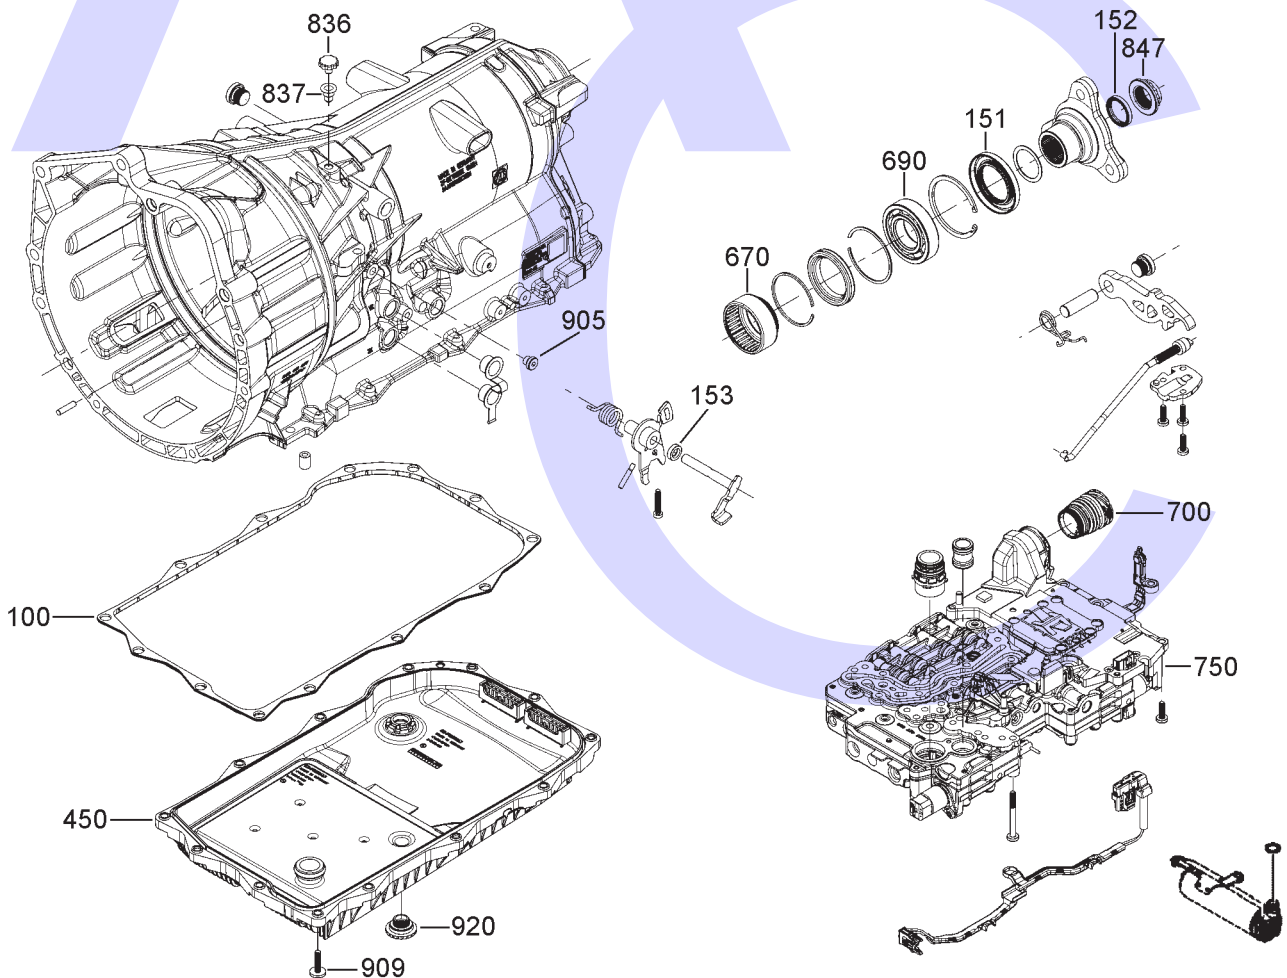

8 SPEED RWD (Full Electronic Control)

AUTOMATIC CHOICE

THE AUTOMATIC TRANSMISSION PARTS WAREHOUSE

G

H

J

K