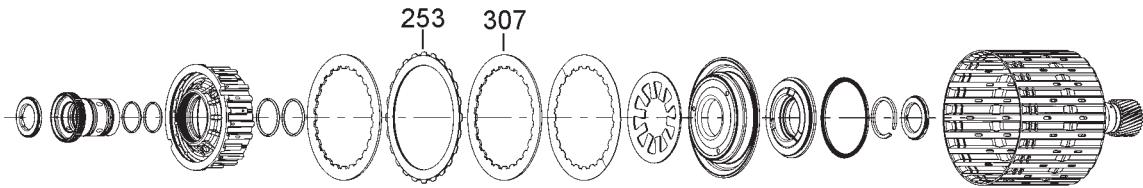

8 SPEED RWD (Full Electronic Control)

AUTOMATIC CHOICE

THE AUTOMATIC TRANSMISSION PARTS WAREHOUSE

8 SPEED RWD (Full Electronic Control)

AUTOMATIC CHOICE

THE AUTOMATIC TRANSMISSION PARTS WAREHOUSE

G

'C' Clutch

H

'D' Clutch

J

Planetary Gear Set No. 4

K

8 SPEED RWD (Full Electronic Control)

AUTOMATIC CHOICE

THE AUTOMATIC TRANSMISSION PARTS WAREHOUSE