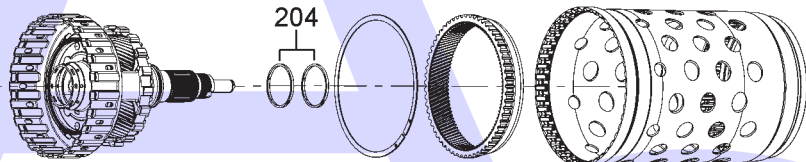

8 SPEED RWD (Full Electronic Control)

AUTOMATIC CHOICE

THE AUTOMATIC TRANSMISSION PARTS WAREHOUSE

8 SPEED RWD (Full Electronic Control)

AUTOMATIC CHOICE

THE AUTOMATIC TRANSMISSION PARTS WAREHOUSE

G

'C' Clutch

H

'D' Clutch

J

Planetary Gear Set No. 4

K

8 SPEED RWD (Full Electronic Control)

AUTOMATIC CHOICE

THE AUTOMATIC TRANSMISSION PARTS WAREHOUSE