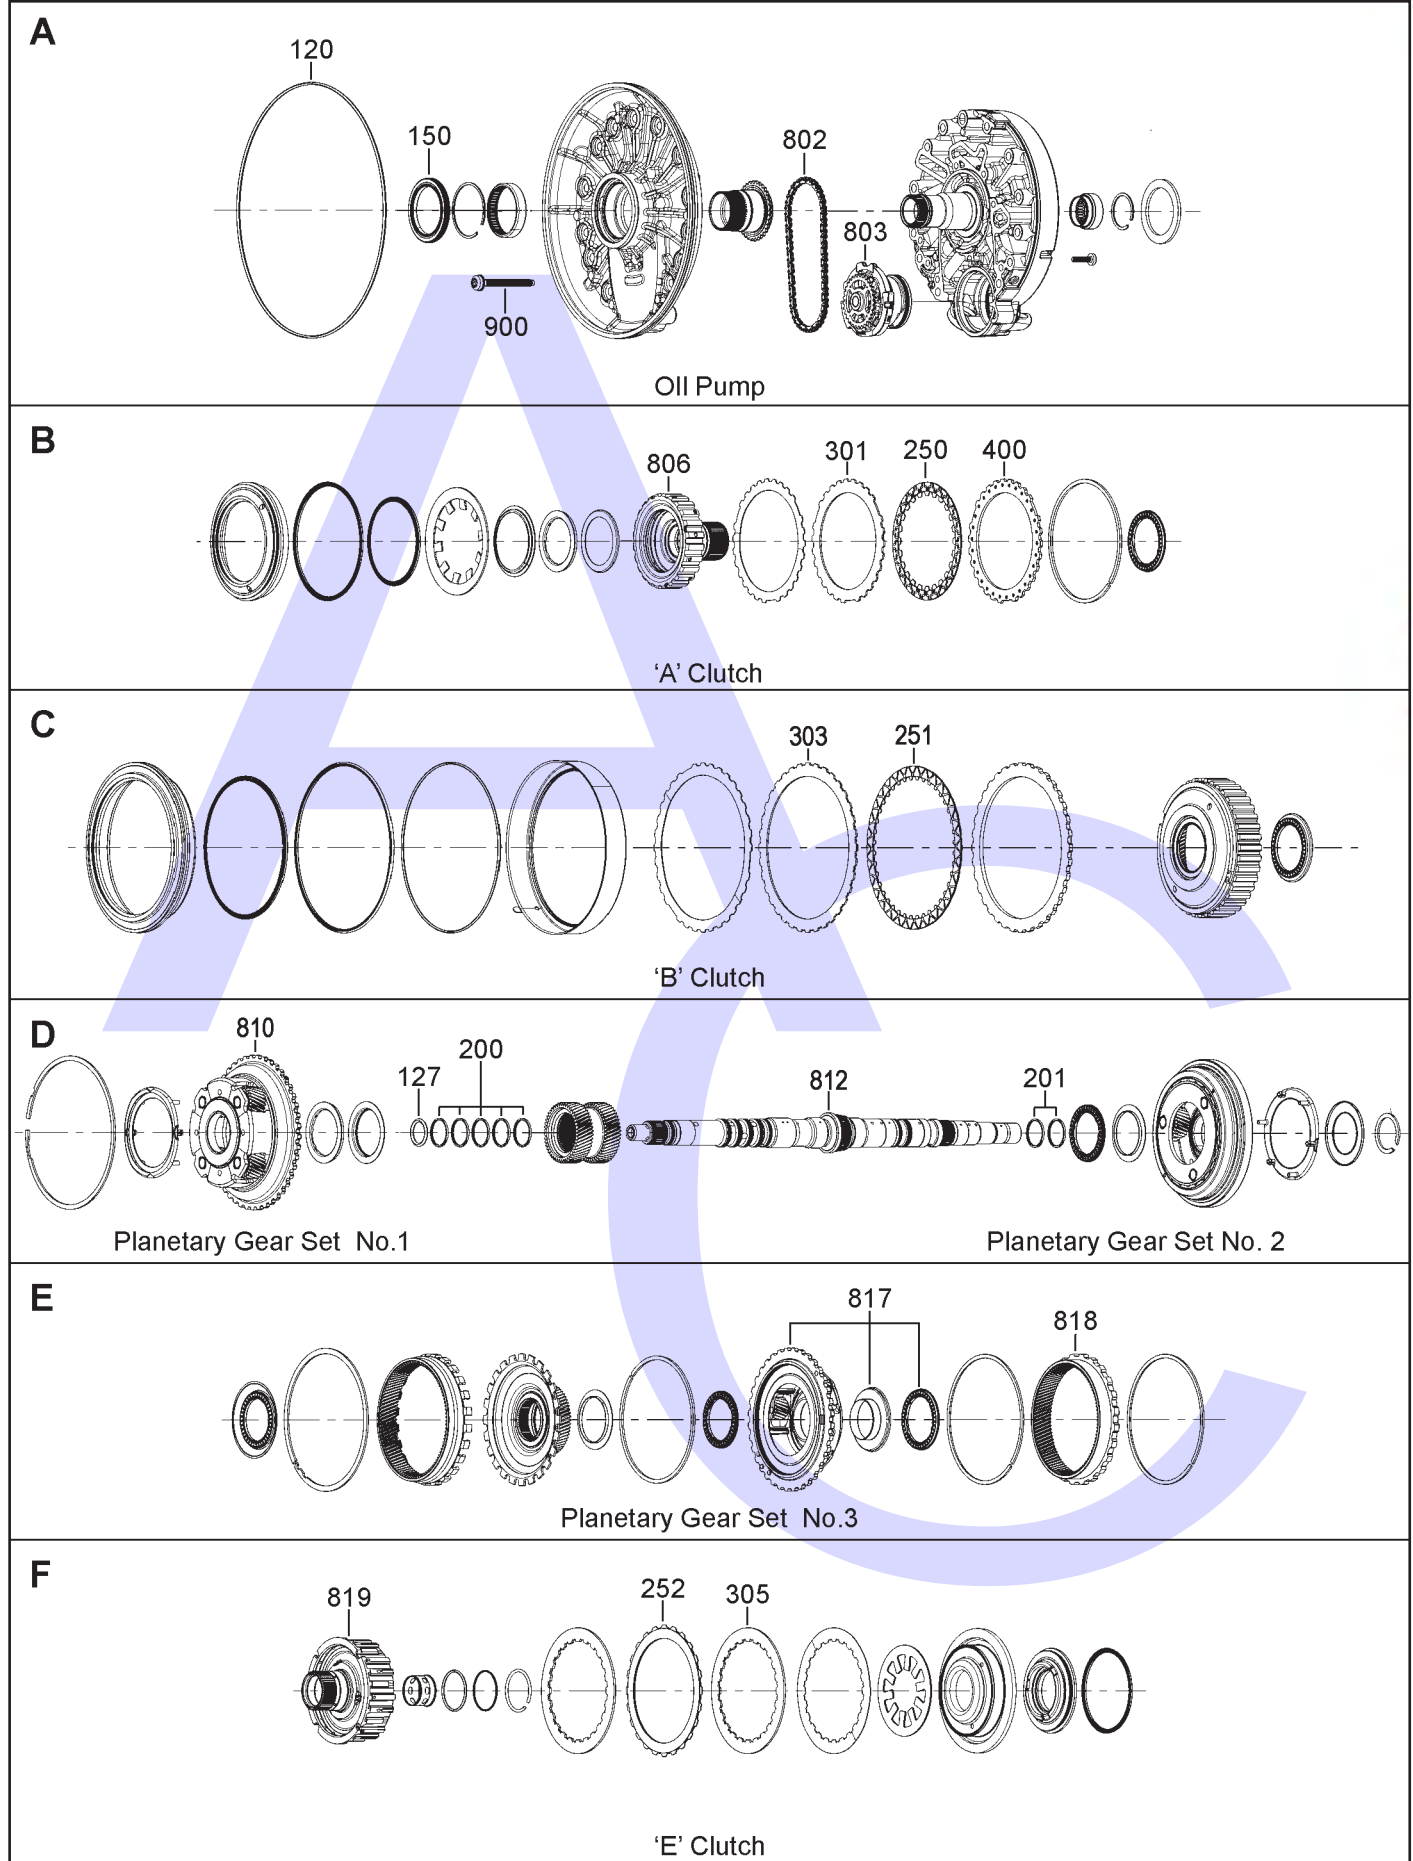

8 SPEED RWD (Full Electronic Control)

AUTOMATIC CHOICE

THE AUTOMATIC TRANSMISSION PARTS WAREHOUSE

8 SPEED RWD (Full Electronic Control)

AUTOMATIC CHOICE

THE AUTOMATIC TRANSMISSION PARTS WAREHOUSE

G

'C' Clutch

H

'D' Clutch

J

Planetary Gear Set No. 4

K

8 SPEED RWD (Full Electronic Control)

AUTOMATIC CHOICE

THE AUTOMATIC TRANSMISSION PARTS WAREHOUSE

ILL NO.	DESCRIPTION	YEARS	QTY	PART NO
STEEL PLATES				
Kit	Steel Plate (AM).....	11-ON	1	8HP45.STK03
Kit	Steel Plate (Allomatic) (26 Steels).....	11-ON	1	8HP45.STK11
301B	'A' Clutch (OEM)	11-ON	5	8HP45.STP01
301B	'A' Clutch (AM)	11-ON	5	8HP45.STP51
303C	'B' Clutch (OEM)	11-ON	5	8HP45.STP02
303C	'B' Clutch (AM)	11-ON	5	8HP45.STP52
305F	'E' Clutch (OEM)	11-ON	6	8HP45.STP03
305F	'E' Clutch (AM)	11-ON	6	8HP45.STP53
307G	'C' Clutch (OEM)	11-ON	6	8HP45.STP03
307G	'C' Clutch (AM)	11-ON	6	8HP45.STP53
310H	'D' Clutch (OEM)	11-ON	4	8HP45.STP04
310H	'D' Clutch (AM)	11-ON	4	8HP45.STP54
PRESSURE PLATES				
400B	'A' Clutch (OEM)	11-ON	1	8HP45.PP01
SPRINGS & CIRCLIPS				
FILTERS				
450K	Oil Pan Kit (Kit Contains Sump Pan, Bolts, Sump Plug, Filter and 7 Litres of Oil).....	11-ON	1	8HP45.PAN01
450K	Oil Pan and Filter Kit W/ Bolts (OEM, No Oil)	11-ON	1	8HP70.PAN03
450K	Oil Pan and Filter Kit W/ Bolts (Aftermarket, No Oil).....	11-ON	1	8HP70.PAN11
450K	Oil Pan and Filter Only, Chrysler (OEM)	11-ON	1	8HP70.PAN01
BUSHINGS				
THRUST WASHERS & BEARINGS				
670K	Needle Bearing, Output Shaft... ..	11-ON	1	6HP26.BE02
690K	Roller Bearing, Output Shaft.....	11-ON	1	6HP26.BE03
ELECTRICAL COMPONENTS				
700K	Case Connector/Guide Sleeve .	11-ON	1	8HP45.ELE01
VALVE BODY PARTS				
750K	Mechatronic Unit (Exchange) (Box Code & Vehicle Details Required)	11-ON	1	8HP45.VBxx
NI	Bonded Rubber Intermediate Plate for Mechatronic Unit / Valve Body (A & B048 Bonded to Plate) (AM)	All	1	8HP45.SP01

ILL NO.	DESCRIPTION	YEARS	QTY	PART NO
---------	-------------	-------	-----	---------