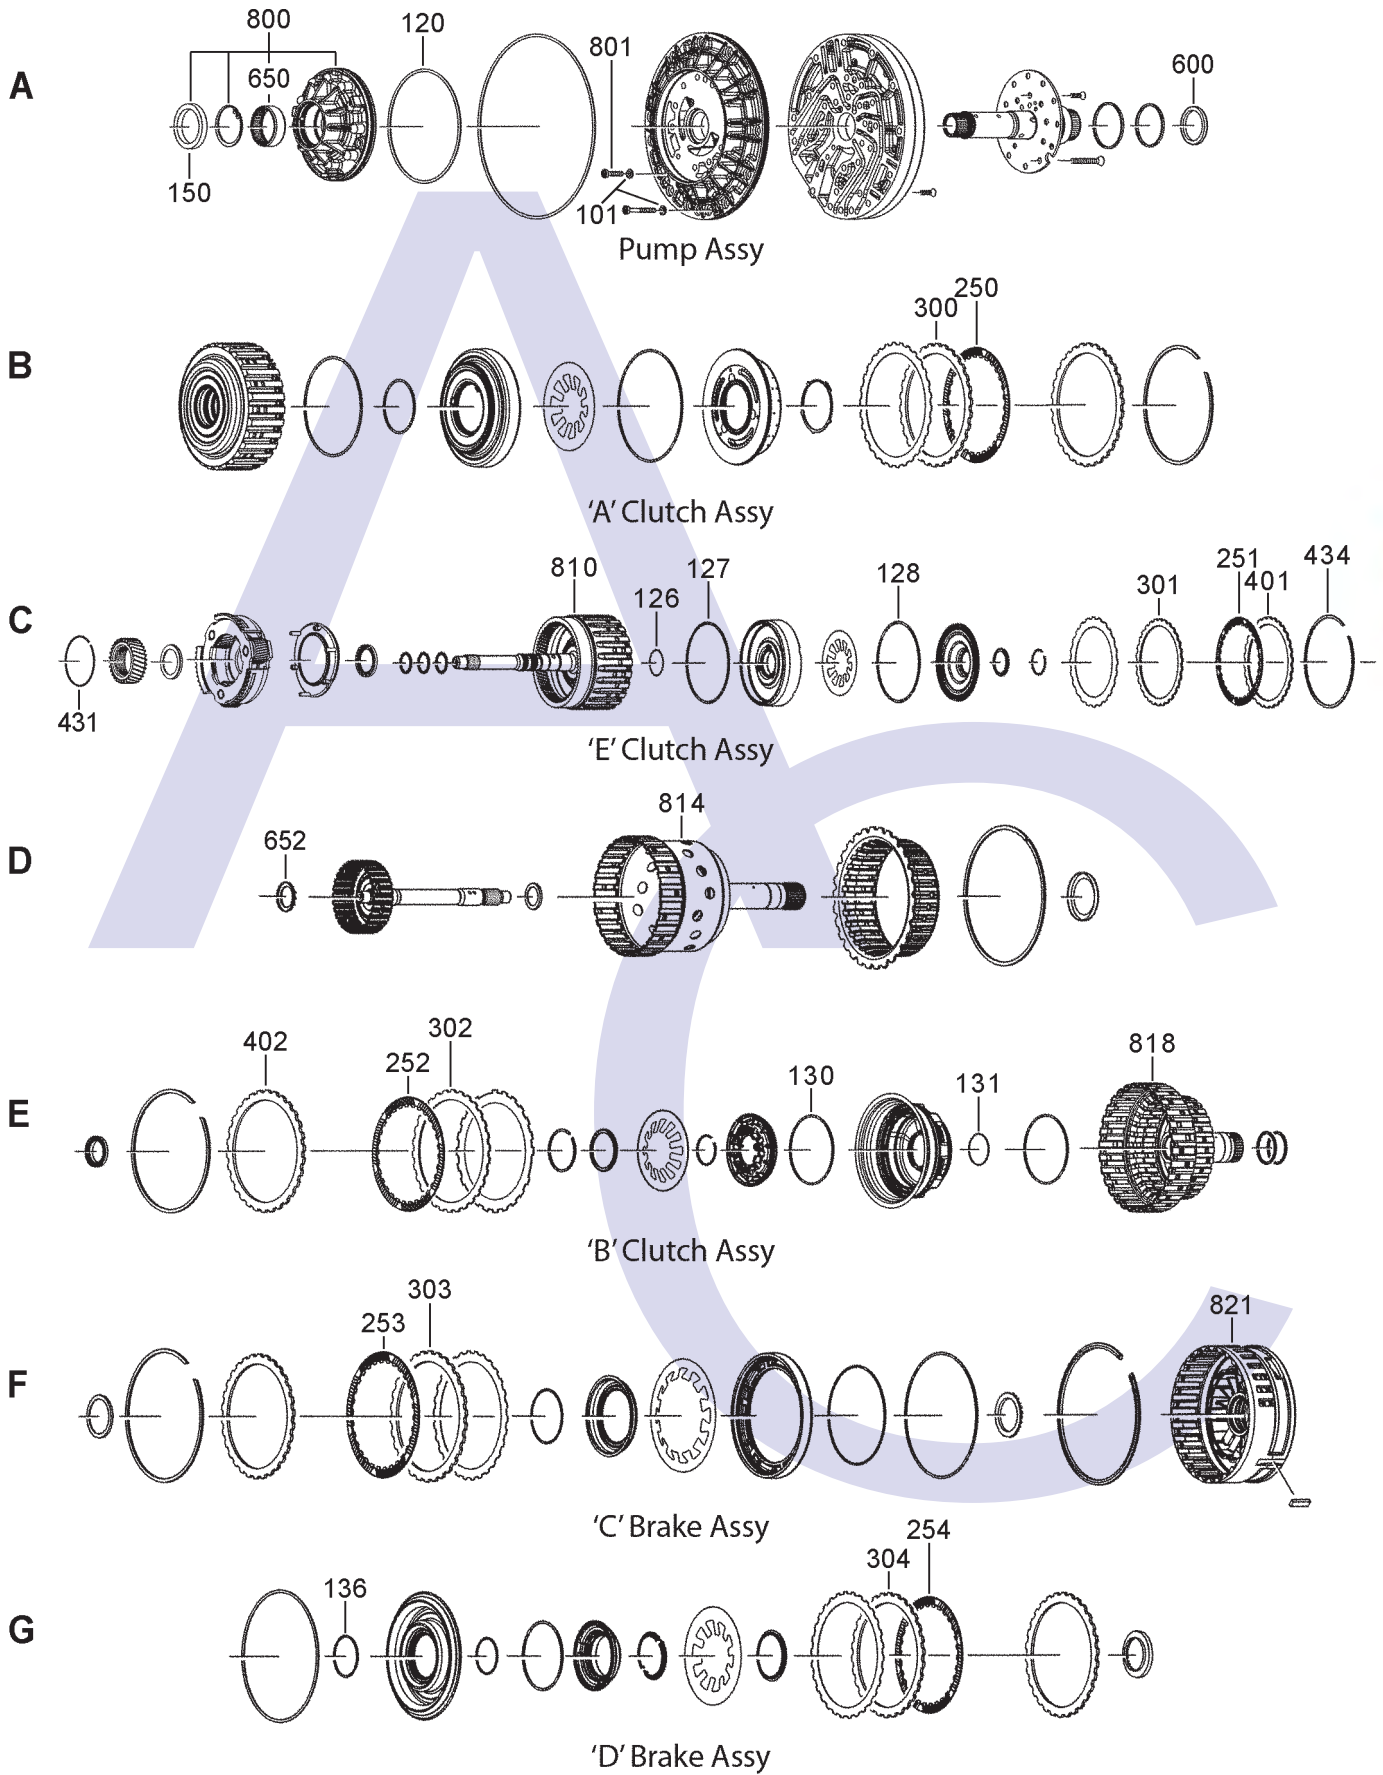

ZF 6HP32 1070 010 xxx (BMW), 6HP32X 1070 030 xxx (Audi Q7) 6 SPEED RWD (Full Electronic Control)

AUTOMATIC CHOICE

THE AUTOMATIC TRANSMISSION PARTS WAREHOUSE