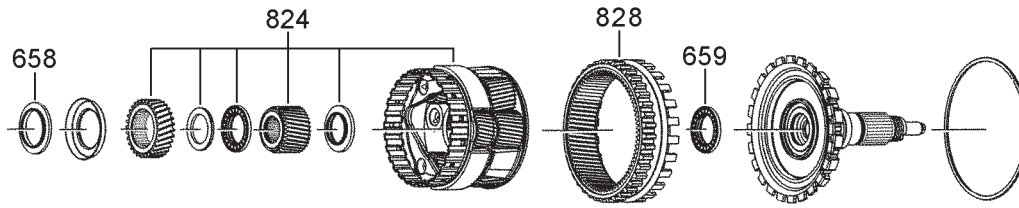

ZF 6HP21 BMW Code 1071 030 xxx ZF 6HP21X BMW Code 1071 050 xxx
6 SPEED RWD (Full Electronic Control)

AUTOMATIC CHOICE

THE AUTOMATIC TRANSMISSION PARTS WAREHOUSE

H

Rear Planetary Assembly

J