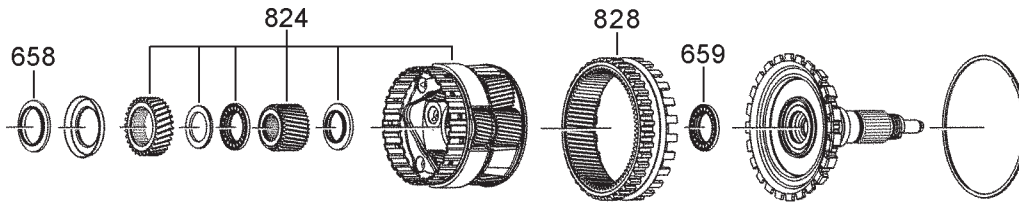

ZF 6HP19 BMW/Jag Code 1071 010 xxx ZF 6HP19X Code 1071 020 xxx
6 SPEED RWD (Full Electronic Control)

AUTOMATIC CHOICE

THE AUTOMATIC TRANSMISSION PARTS WAREHOUSE

H

Rear Planetary Assembly

J