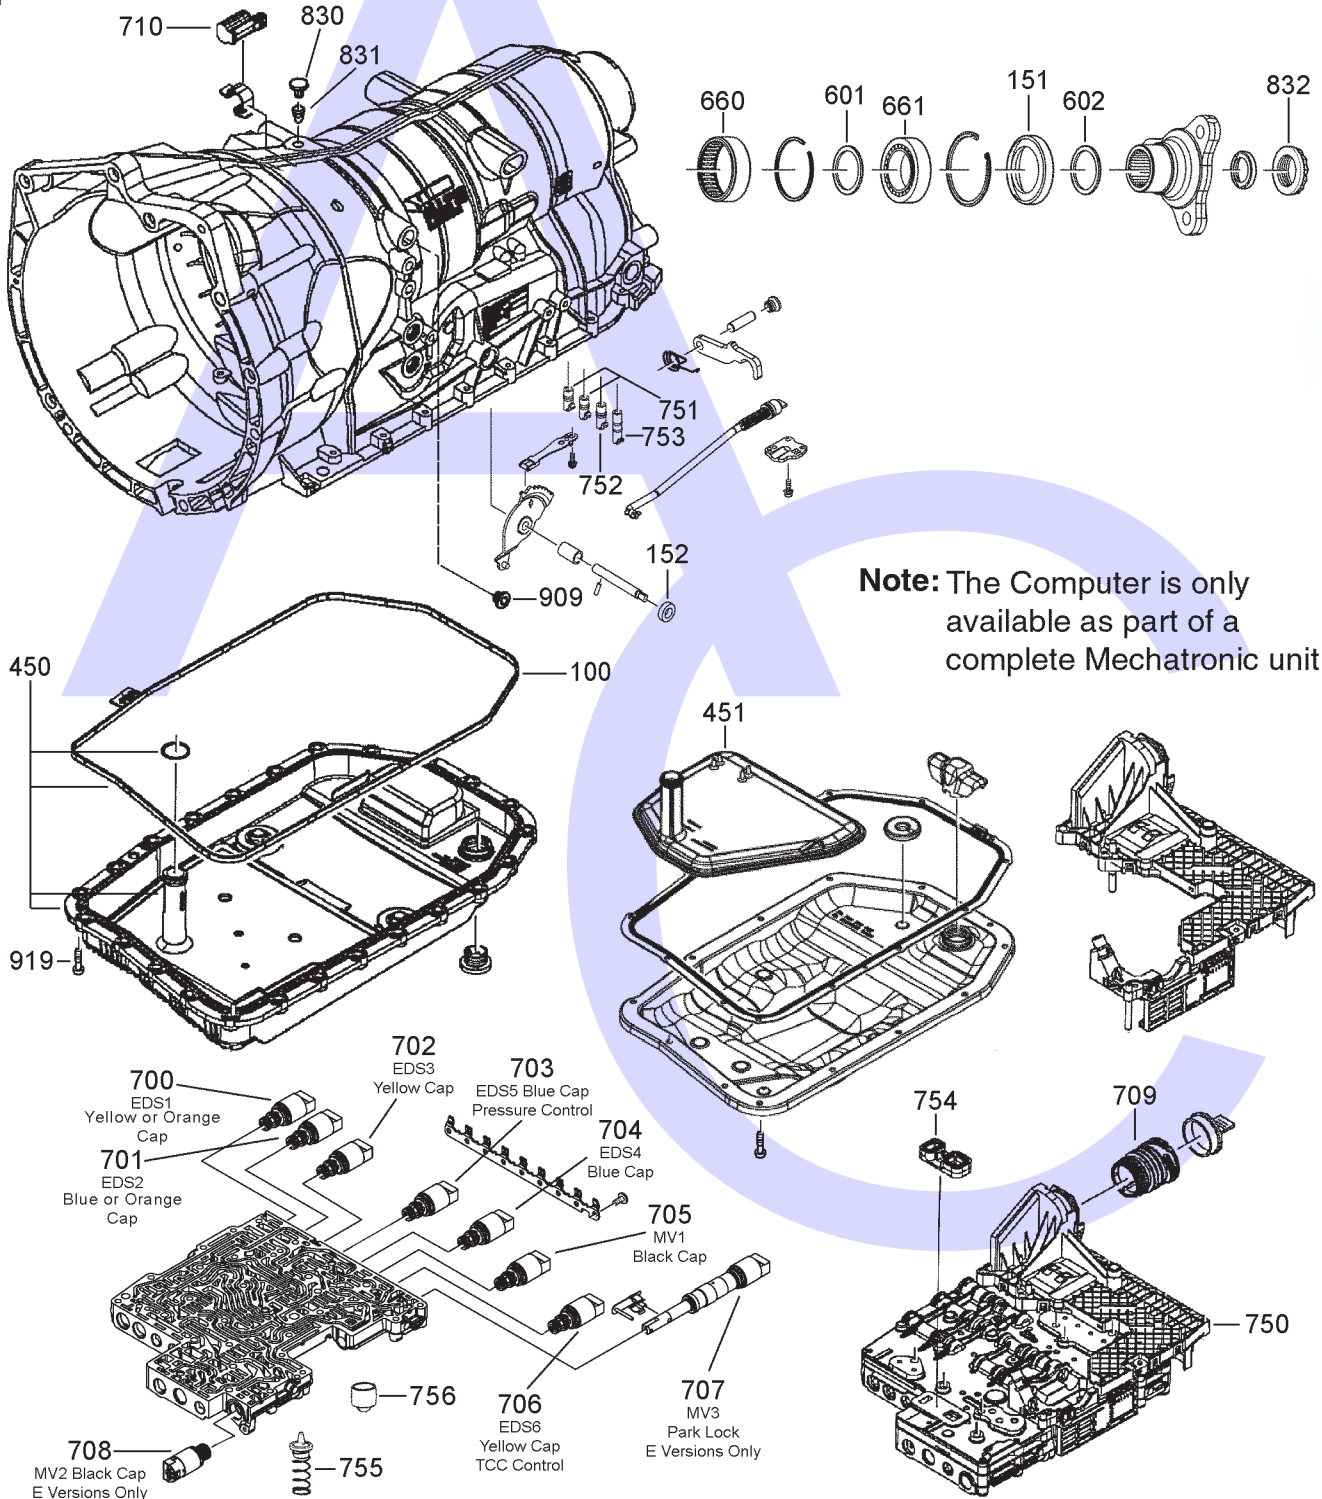

Note: The Computer is only available as part of a complete Mechatronic unit

6 SPEED RWD (Full Electronic Control)

AUTOMATIC CHOICE

THE AUTOMATIC TRANSMISSION PARTS WAREHOUSE

ILL NO.	DESCRIPTION	YEARS	QTY	PART NO
KITS				
Kit	Overhaul Kit (OEM).....	All	1	6HP19.OHK01
Kit	Overhaul Kit (AM)	All	1	6HP19.OHK11
Kit	Overhaul Kit (Transtec).....	All	1	6HP19.OHK02
Kit	Fluid Service Kit (Inc Fluid).....	All	1	6HP19.SERKIT
GASKETS				
100J	Pan Gasket (OEM).....	All	1	6HP19.GAS01
100J	Pan Gasket (AM)	All	1	6HP19.GAS51
RUBBER COMPONENTS				
120A	'O' Ring, Pump to Stator	All	1	4HP24.OR01
121A	'O' Ring, Stator to Case	All	1	6HP19.OR03
124B	'O' Ring, 'A' Clutch Piston Inner... All		1	4HP22.OR07
126C	'O' Ring, 'E' Clutch Drum.....	All	1	6HP19.OR04
127C	'O' Ring, 'E' Clutch Piston (Inner) All		1	6HP19.OR05
128C	'O' Ring, 'E' Clutch Piston (Outer) All		1	6HP19.OR06
129C	'O' Ring, 'E' Clutch Damper.....	All	1	4HP14.OR20
130E	'O' Ring, 'B' Clutch Damper Piston (Outer).....	All	1	6HP19.OR01
131E	'O' Ring, 'B' Clutch Piston (Inner)	All	1	6HP19.OR02
132E	'O' Ring, 'B' Clutch Piston (Outer).....	All	1	6HP19.OR01
METAL CLAD SEALS				
150A	Front Pump	All	1	6HP26.MCS01
151J	Extension Housing.....	All	1	6HP26.MCS02
152J	Selector Shaft Seal (10mm x 18mm x 5mm).....	All	1	3HP22.MCS03
MOULDED PISTONS				
171C	Damper Piston, 'E' Clutch	All	1	6HP19.PIS05
SEALING RINGS				
200A	Pump Stator (Front)	All	1	6HP26.SSR01
201A	Pump Stator (Rear).....	All	1	6HP26.SSR02
202C	Input Shaft ('E' Clutch)	All	3	5HP19SSR03
FRICITION PLATES				
Kit	Friction Plate (OEM) (Codes 1071 010 005 to 033)	All	1	6HP19.FRK01
Kit	Friction Plate (OEM) (Codes 1071 020 006, 007, 008)	All	1	6HP19.FRK01
Kit	Friction Plate (Alto)	All	1	6HP19.FRK51
250TH	'A' Clutch	All	3-4	6HP19.FRP01
251C	'E' Clutch	All	4-6	6HP19.FRP02
252E	'B' Clutch	All	4-6	6HP19.FRP03
253F	'C' Brake.....	All	3-4	6HP19.FRP04
254G	'D' Brake.....	All	4-5	6HP19.FRP05
STEEL PLATES				
Kit	Steel Plate (OEM) (Codes 1071 010 005 to 033)	All	1	6HP19.STK01
Kit	Steel Plate (OEM) (Codes 1071 020 006, 007)	All	1	6HP19.STK01
Kit	Steel Plate (OEM) (Codes 1071 020 008)	All	1	6HP19.STK02