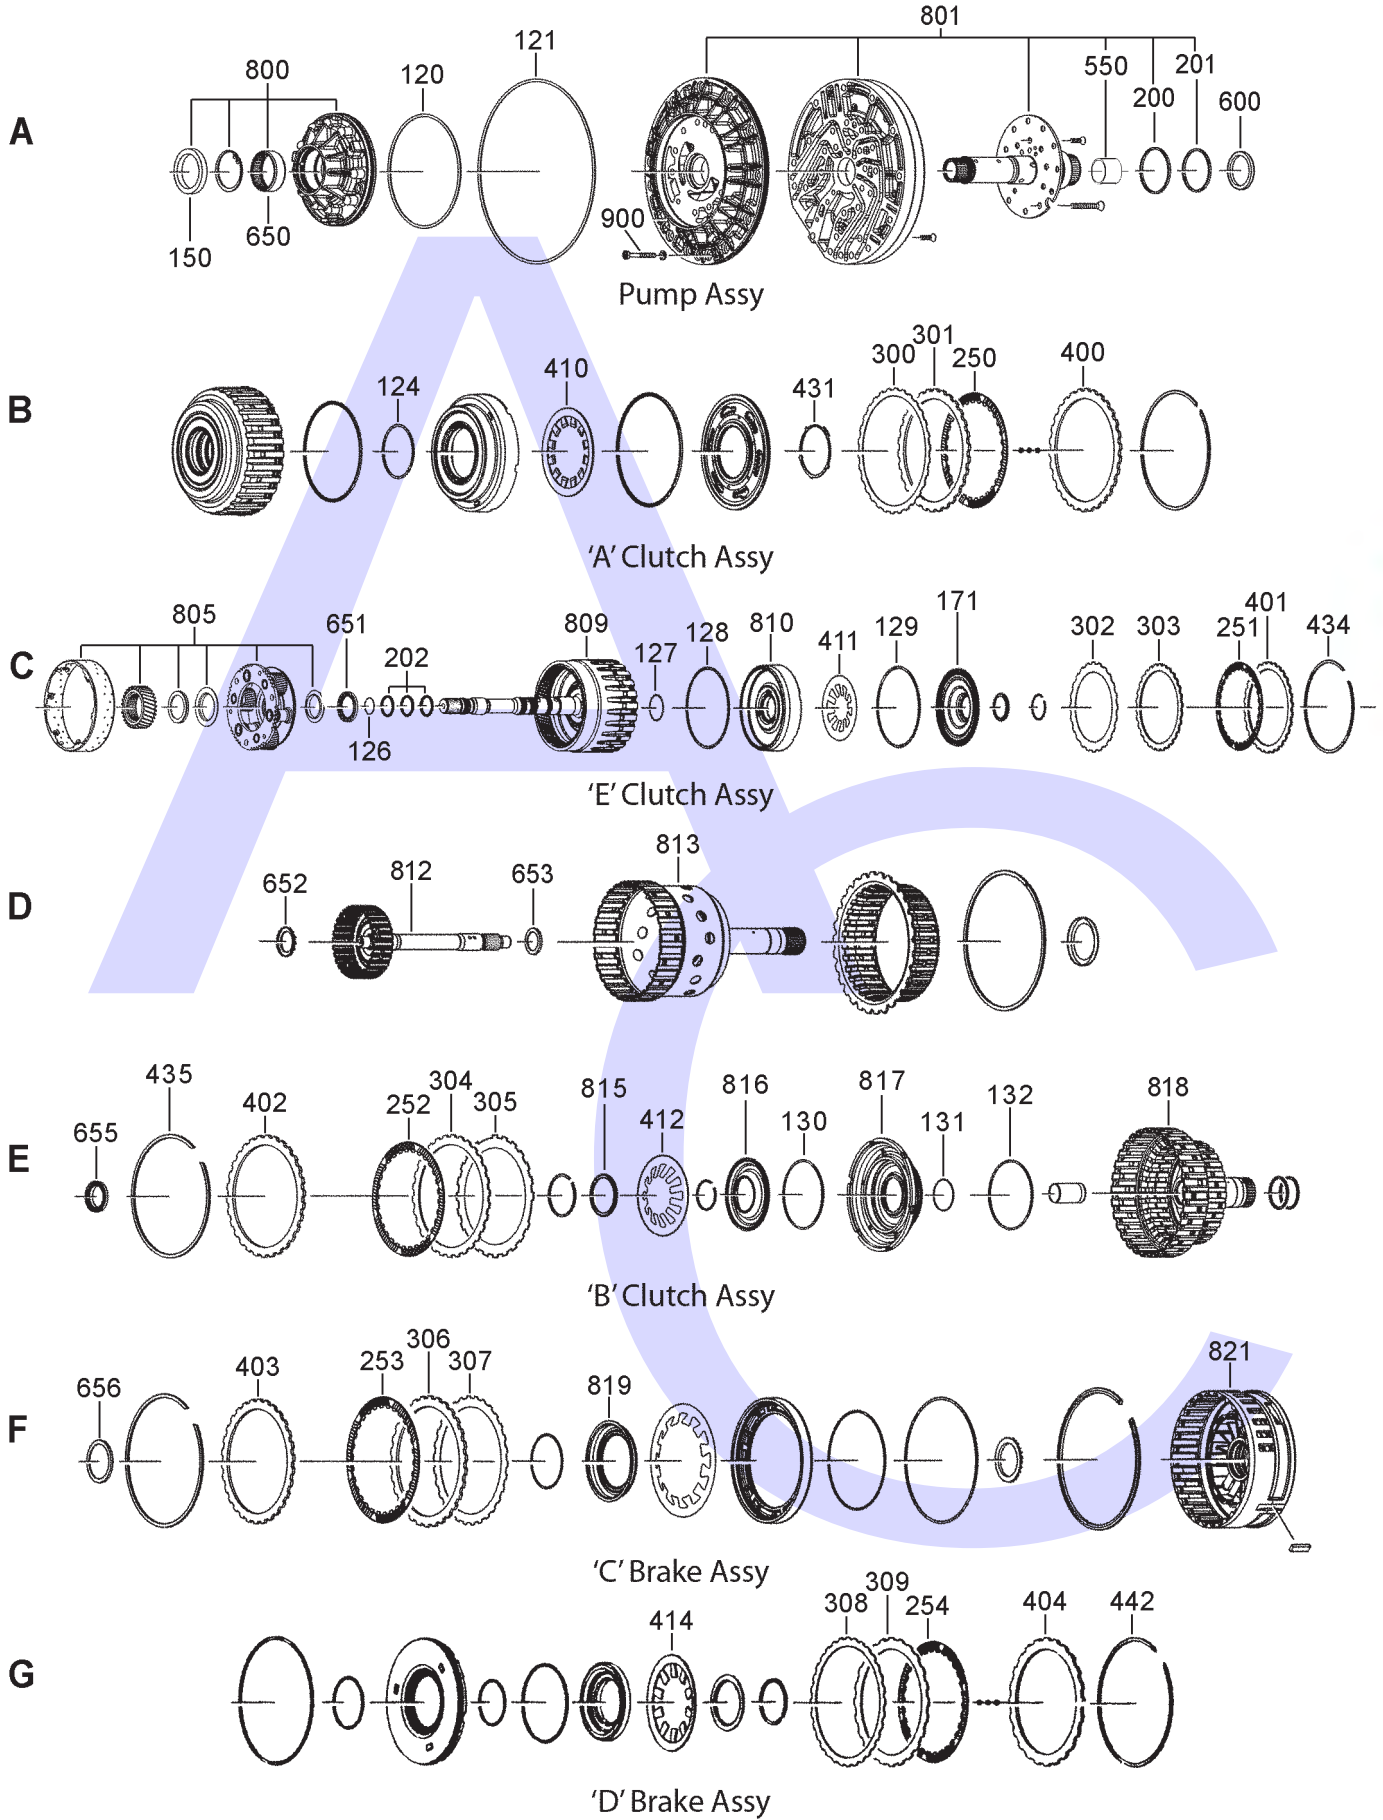

6 SPEED RWD (Full Electronic Control)

AUTOMATIC CHOICE

THE AUTOMATIC TRANSMISSION PARTS WAREHOUSE