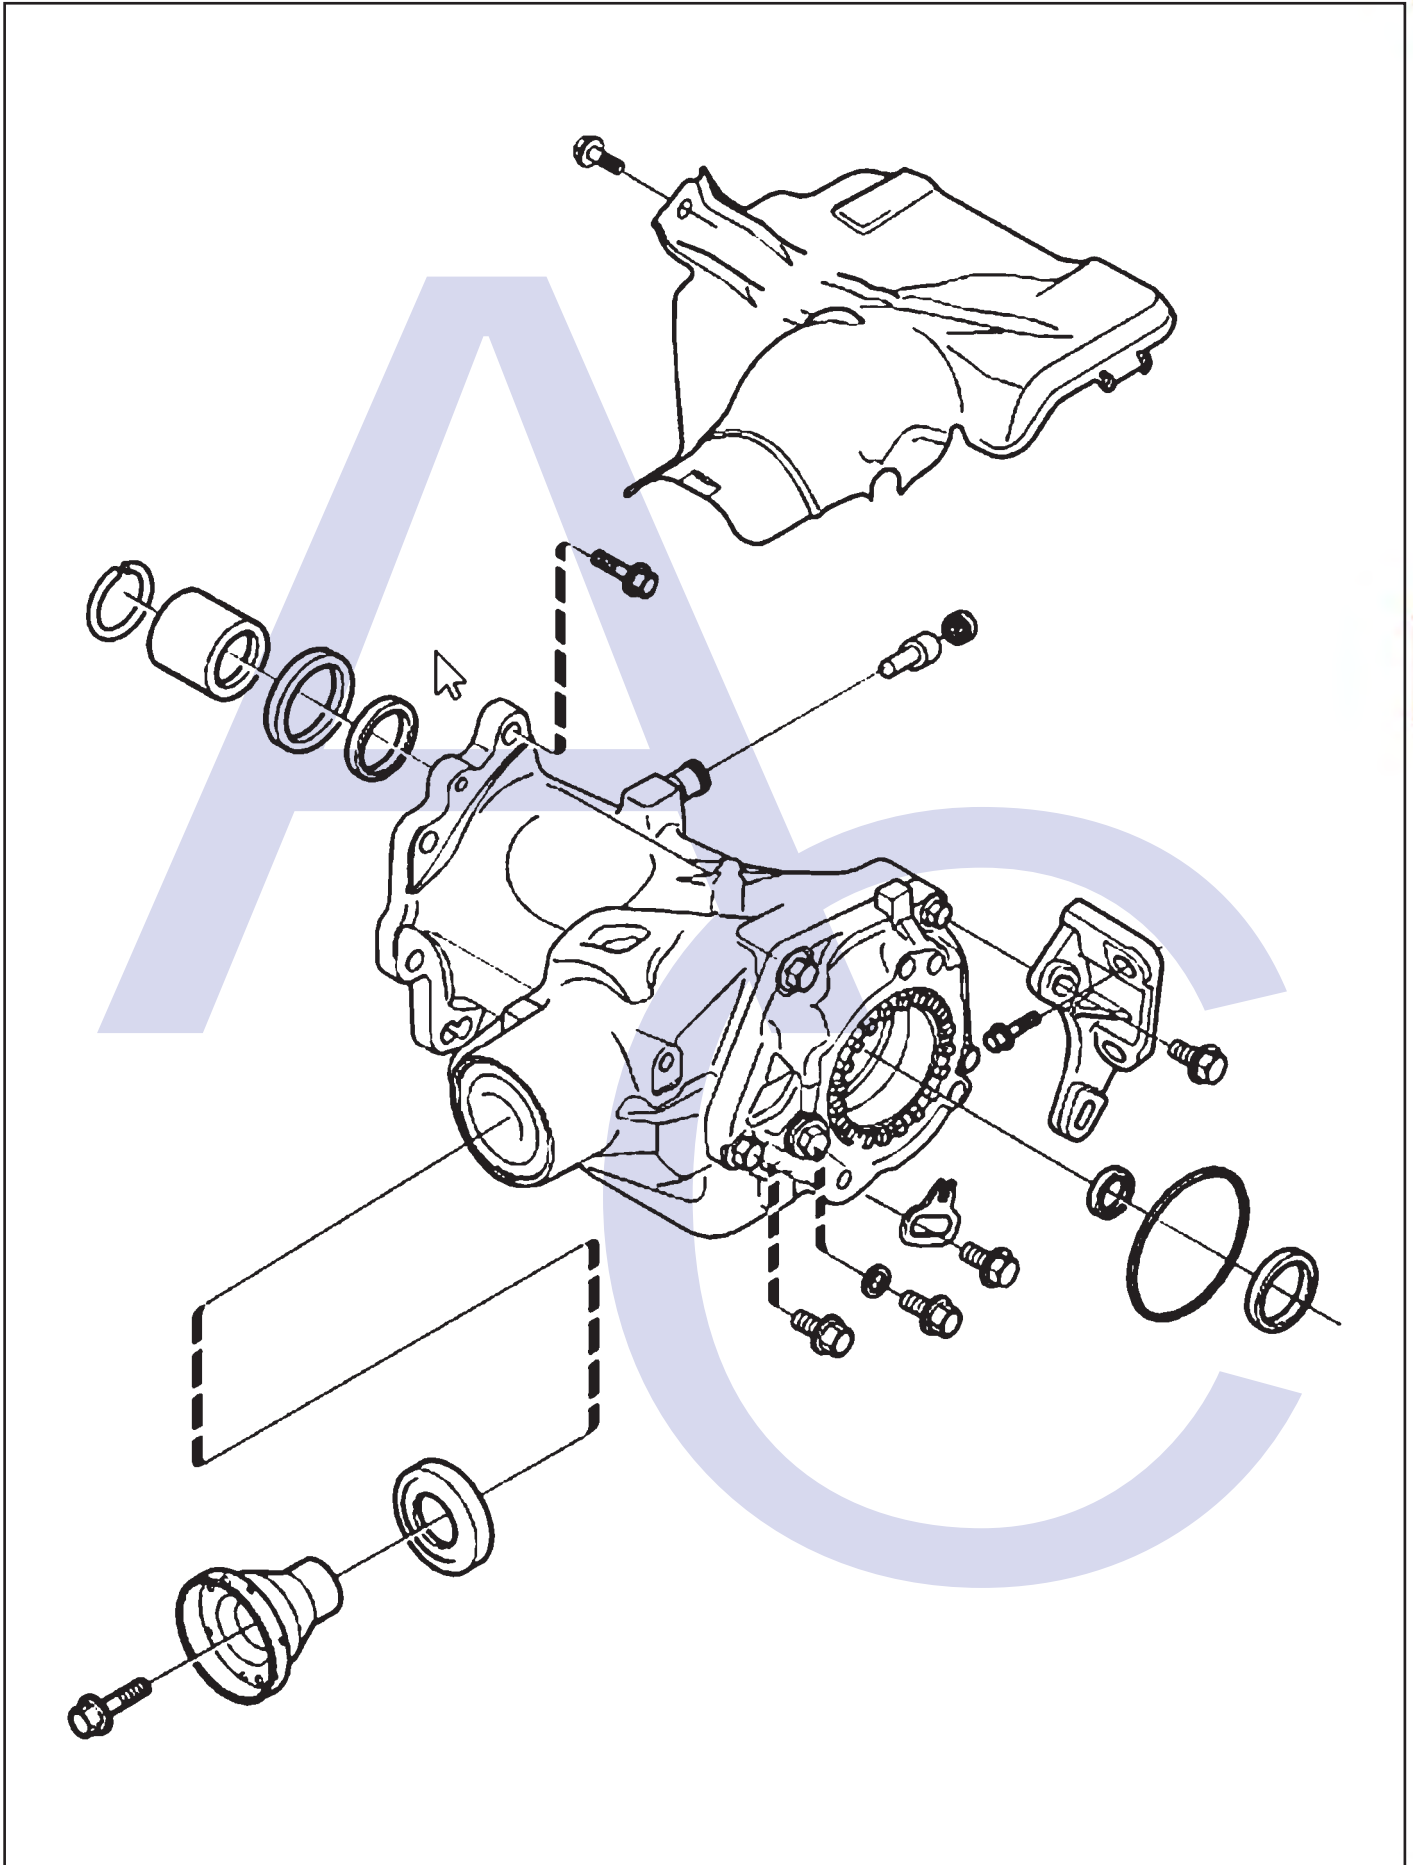

Volvo XC90 PTU

AUTOMATIC CHOICE

THE AUTOMATIC TRANSMISSION PARTS WAREHOUSE

Volvo XC90 PTU

AUTOMATIC CHOICE

THE AUTOMATIC TRANSMISSION PARTS WAREHOUSE

ILL NO.	DESCRIPTION	YEARS	QTY	PART NO
MASTER OVERHAUL KITS				
OVERHAUL GASKET AND SEAL KITS				
GASKET & RUBBER COMPONENTS				
METAL CLAD SEALS				
BUSHINGS, BEARINGS & WASHERS				
DRIVE CHAINS				
ELECTRICAL COMPONENTS				
HARD PARTS				
MOUNTINGS				
TRANSFER CASE ASSY'S				
TOOLS & MANUALS				

ILL NO.	DESCRIPTION	YEARS	QTY	PART NO