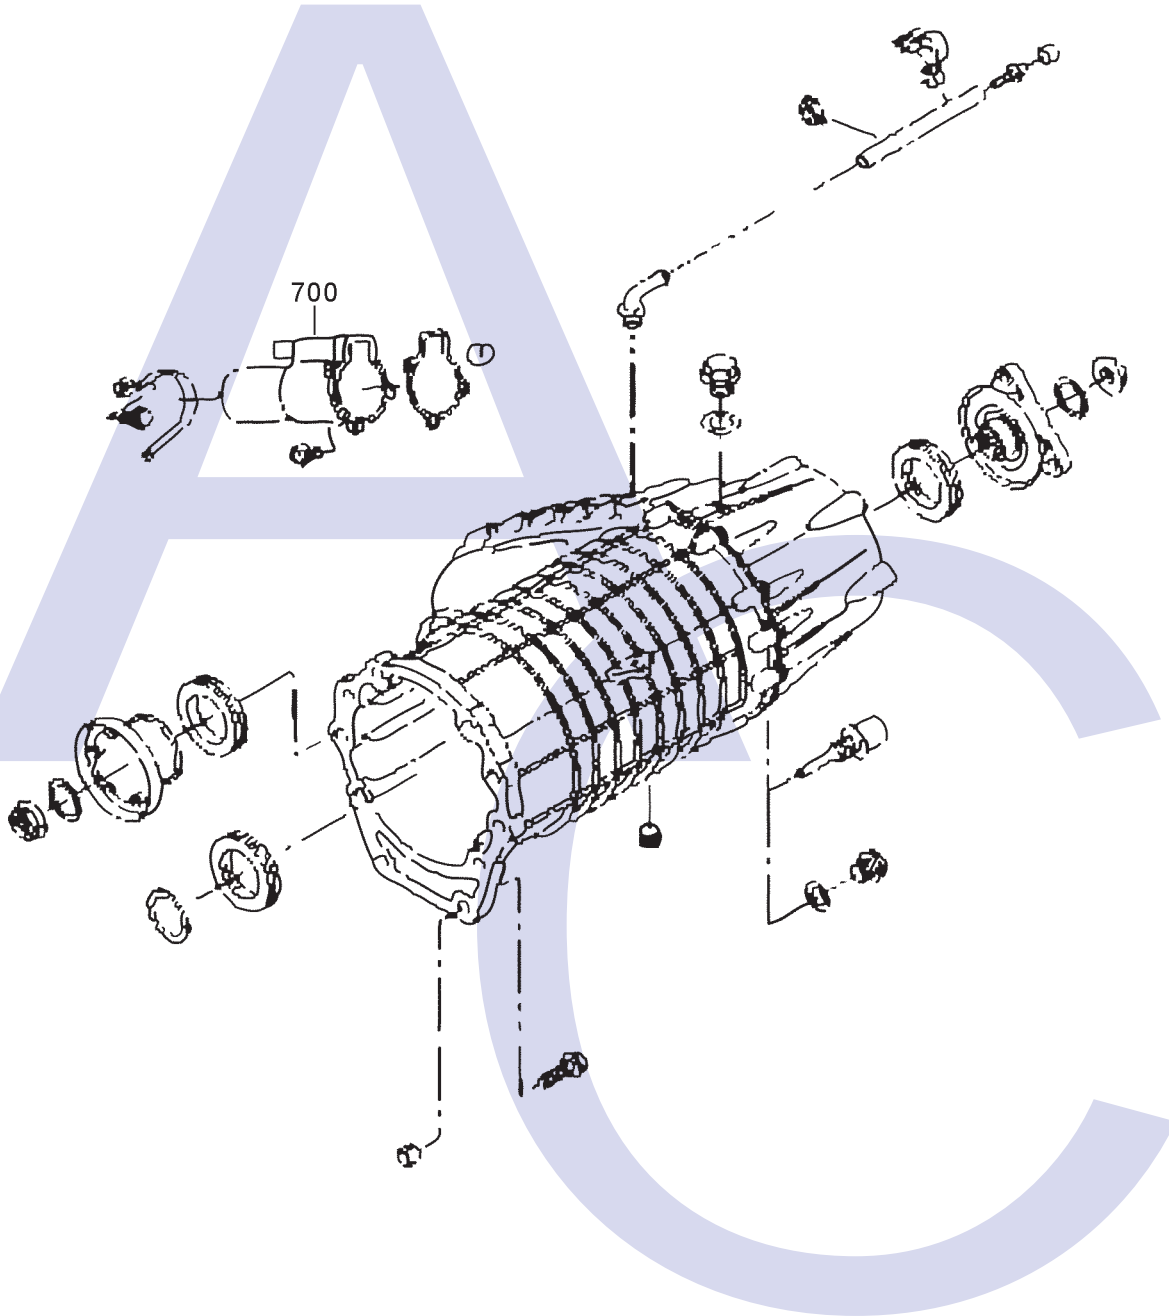

# NV 235 (VW Touareg, Porsche Cayenne) Full Time 4WD With Centre Diff & Active Clutch System

AUTOMATIC CHOICE

THE AUTOMATIC TRANSMISSION PARTS WAREHOUSE

# NVG 235 (VW Touareg, Porsche Cayenne)

## Full Time 4WD With Centre Diff & Active Clutch System

AUTOMATIC CHOICE

THE AUTOMATIC TRANSMISSION PARTS WAREHOUSE

ILL NO.	DESCRIPTION	YEARS	QTY	PART NO
<b>MASTER OVERHAUL KITS</b>				
<b>OVERHAUL GASKET AND SEAL KITS</b>				
Kit	Gasket & Seal Kit.....	03-ON	1	YNVG235.GSK01
<b>GASKET &amp; RUBBER COMPONENTS</b>				
<b>METAL CLAD SEALS</b>				
<b>CLUTCH PLATES</b>				
NI	Friction Plate (Internal Spline) (126.7mm OD x 1.65mm x 50T)	03-ON	7	YNVG235.FRP51
NI	Friction Plate (External Spline) (96.9mm ID x 1.65mm x 16T) ...	03-ON	7	YNVG235.FRP52
<b>BUSHINGS, BEARINGS &amp; WASHERS</b>				
<b>DRIVE CHAINS</b>				
NI	Drive Chain .....	03-ON	1	YNVG235.CH01
<b>ELECTRICAL COMPONENTS</b>				
700	Shift Motor Assembly .....	03-ON	1	YNVG235.ELE01
<b>HARD PARTS</b>				
<b>MOUNTINGS</b>				
<b>TRANSFER CASE ASSY'S</b>				
Unit	Transfer Case Assembly (Touareg 2.5 TDi) <b>(Electric Motor not Included)</b>			
	Vehicle Details Required.....	03-ON	1	YNVG235.ASSY01
Unit	Transfer Case Assembly (Touareg 2.5L TDi, 6AT & 6MT, 3.0L TDi V6, 3.2L V6, 3.6L FSi V6, 6MT) <b>(Electric Motor not Included)</b>			
	Vehicle Details Required.....	03-ON	1	YNVG235.ASSY07