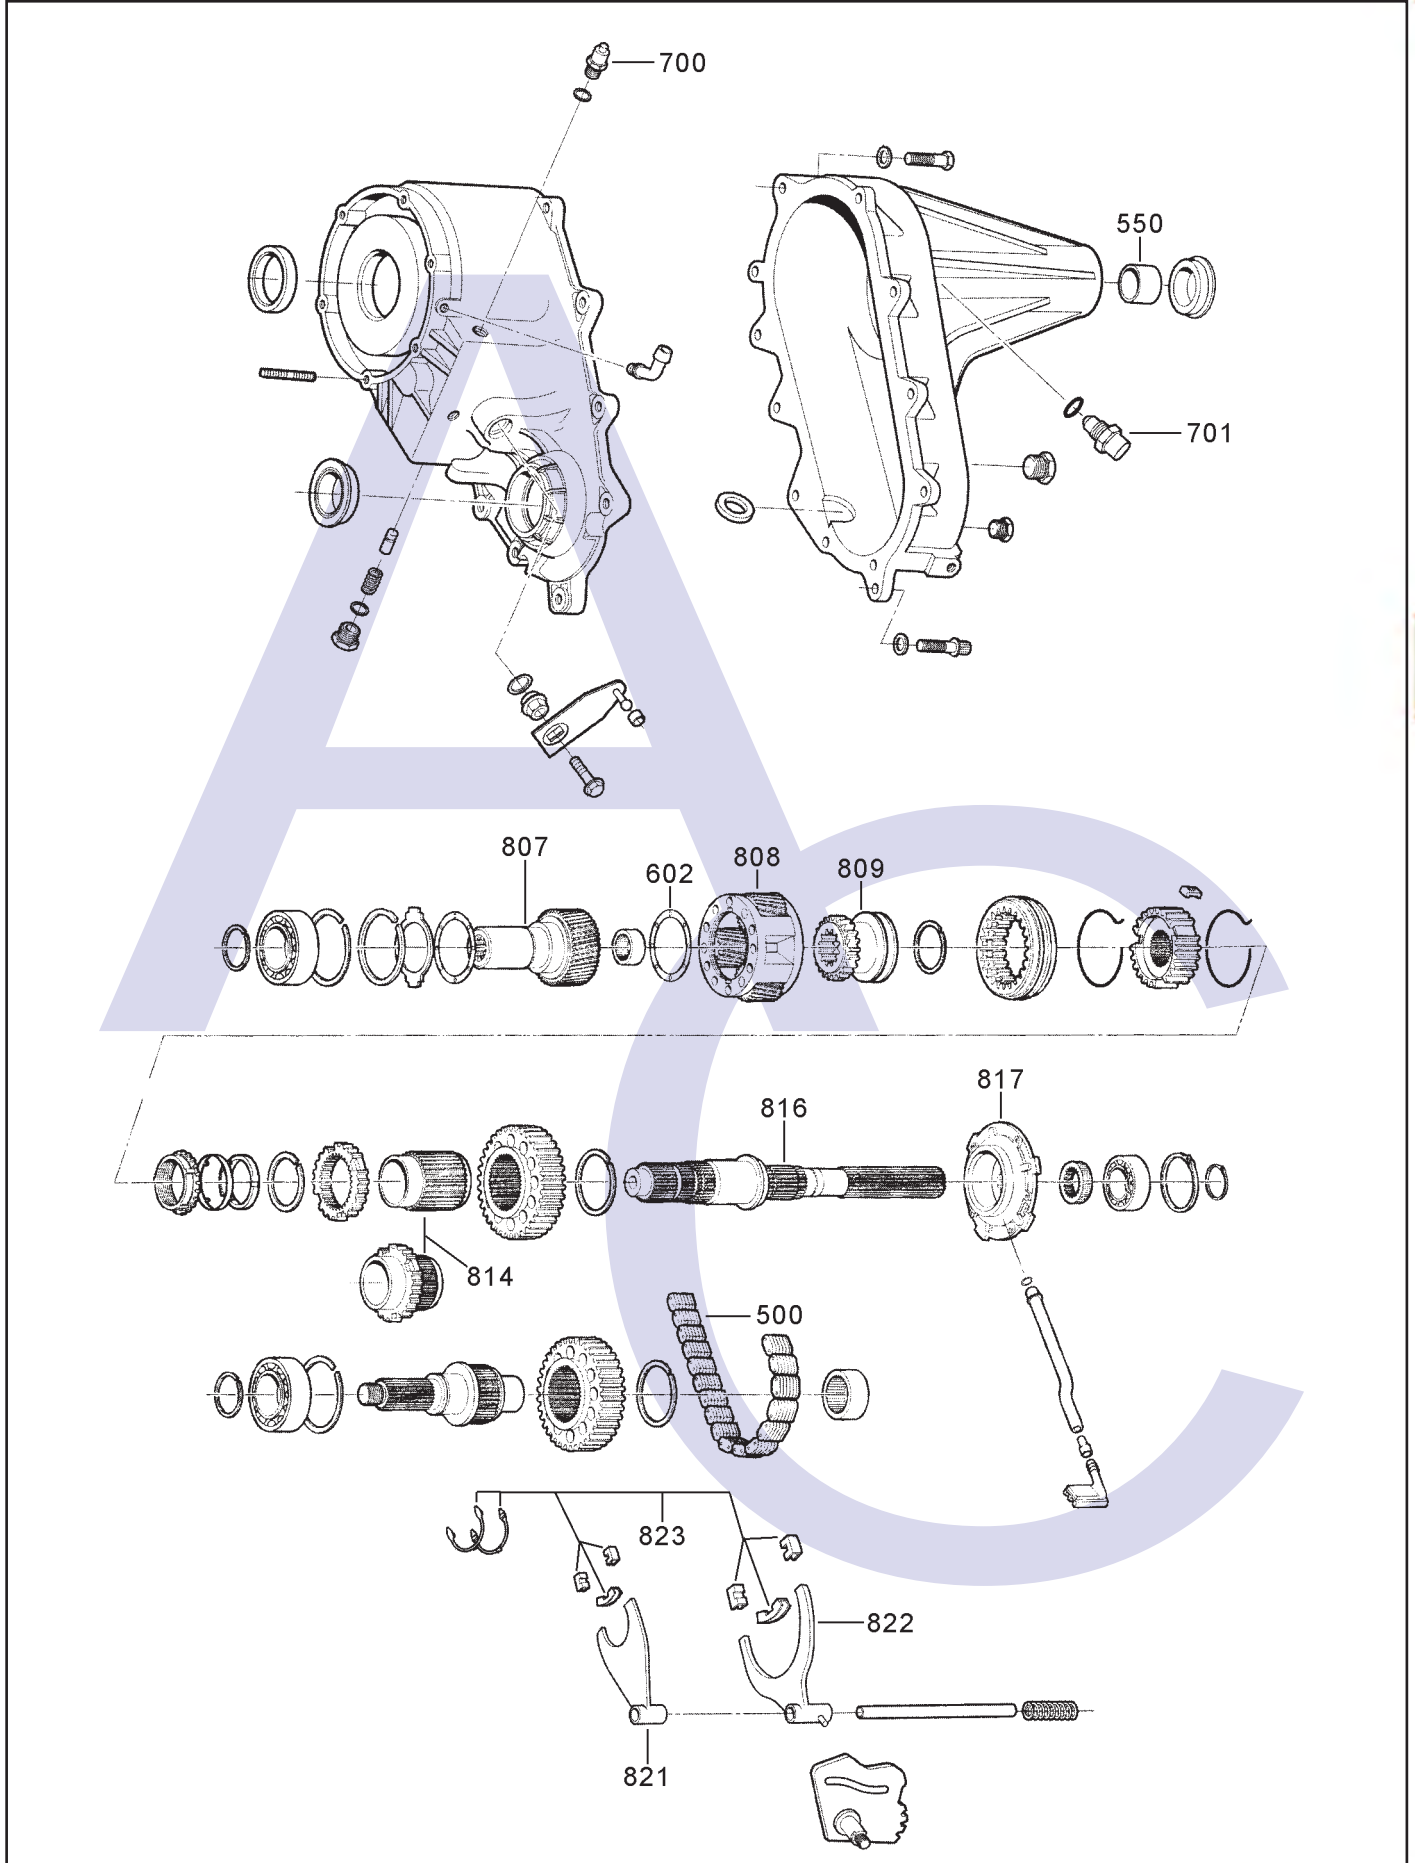

NP261

Dodge Ram Pickup, GM Chevrolet Pick Up Avalanche

AUTOMATIC CHOICE

THE AUTOMATIC TRANSMISSION PARTS WAREHOUSE

NP261

Dodge Ram Pickup, GM Chevrolet Pick Up Avalanche

AUTOMATIC CHOICE

THE AUTOMATIC TRANSMISSION PARTS WAREHOUSE

ILL NO.	DESCRIPTION	YEARS	QTY	PART NO
MASTER OVERHAUL KITS				
OVERHAUL GASKET AND SEAL KITS				
Kit	Gasket & Seal Kit.....	All	1	YNP261.GSK01
GASKET & RUBBER COMPONENTS				
METAL CLAD SEALS				
BUSHINGS, BEARINGS & WASHERS				
Kit	Thrust Bearing (31 Spline Output).....	All	1	YNP261.TWK01
550	Bush, Extension Housing (NP261XD) (59.436mm OD, 31 Spline Output Shaft)	All	1	YNP261.BUS02
602	Thrust Washer, Planetary (Plastic).....	All	1	YNP261.THW01
DRIVE CHAINS				
500	Drive Chain (98 Links) (10mm Pitch x 31.75mm Wide). All		1	YNP261.CH01
500	Drive Chain (42 Links x 38.10mm Wide)	All	1	YNP261.CH02
ELECTRICAL COMPONENTS				
700	Switch, 4WD Indicator.....	All	1	YNP261.ELE02
701	Speed Sensor	All	1	YNP261.ELE01
HARD PARTS				
807	Shaft, Input (29 Spline)	All	1	YNP261.SH01
808	Planetary Assy	All	1	YNP261.PL01
809	Range Slider & Hub	All	1	YNP261.HUB01
814	Drive Hub & Bushing (one Piece Synchro)	All	1	YNP261.HUB02
816	Shaft, Main (49 Spline Pump) ...	All	1	YNP261.SH02
817	Pump Assembly (49 Spline).....	All	1	YNP261.PUM01
821	Fork, Range Selector	All	1	YHP.261.SEL02
822	Fork, Mode Selector.....	All	1	YNP261.SEL01
823	Kit, Selector Fork Insert	All	1	YNP261.SEL03
MOUNTINGS				

ILL NO.	DESCRIPTION	YEARS	QTY	PART NO
TRANSFER CASE ASSY'S				
TOOLS & MANUALS				