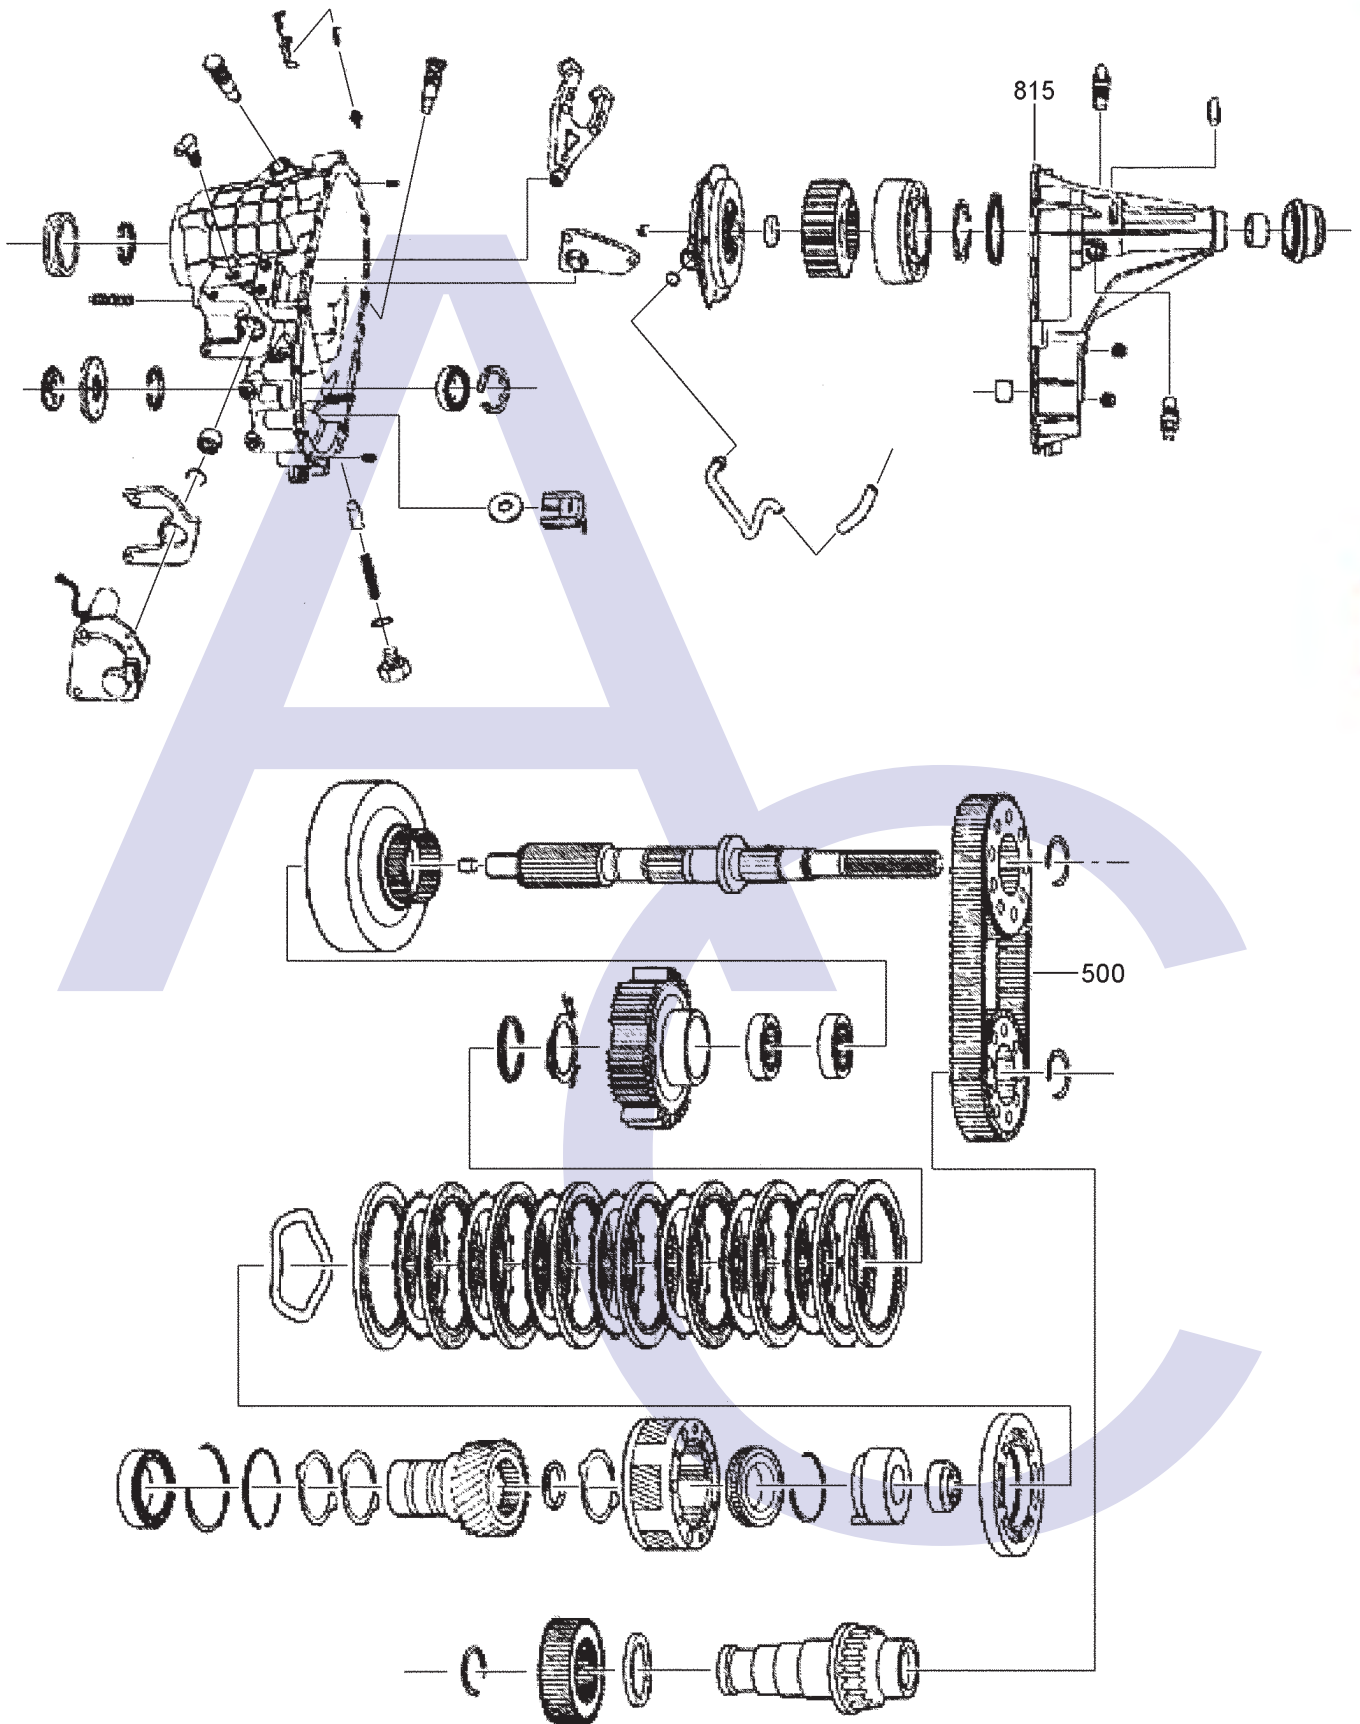

NP 246 (1999-On GM 1/2 & 3/4 Ton Trucks, Suburban, Tahoe & Yukon)

Part -Time Transfer Case Electric Shift

AUTOMATIC CHOICE

THE AUTOMATIC TRANSMISSION PARTS WAREHOUSE

NP 246 (1999-On GM 1/2 & 3/4 Ton Trucks, Suburban, Tahoe & Yukon)

Part -Time Transfer Case Electric Shift

AUTOMATIC CHOICE

THE AUTOMATIC TRANSMISSION PARTS WAREHOUSE

ILL NO.	DESCRIPTION	YEARS	QTY	PART NO
MASTER OVERHAUL KITS				
OVERHAUL GASKET AND SEAL KITS				
Kit	Bearings & Seals	99-ON	1	YNP246.OHK01
Kit	Gasket and Seal (GMC Yukon).	99-ON	1	YNP246.GSK01
GASKET & RUBBER COMPONENTS				
METAL CLAD SEALS				
BUSHINGS, BEARINGS & WASHERS				
DRIVE CHAINS				
500H	Drive Chain 99 SUV Only, One Blue Guide Link (31,75mm Wide x 98 Pitches)...	99-ON	1	YNP244.CH01
500H	Drive Chain 99-Up GMT 800, 2000-Up Full Size SUV (3 Blue Guide Links) (31,75mm Wide x 98 Pitches)...	99-ON	1	YNP261.CH01
ELECTRICAL COMPONENTS				
HARD PARTS				
815	Rear Casing (Chevy)	99-ON	1	YNP246.CAS01
MOUNTINGS				
TRANSFER CASE ASSY'S				
TOOLS & MANUALS				

ILL NO.	DESCRIPTION	YEARS	QTY	PART NO
---------	-------------	-------	-----	---------