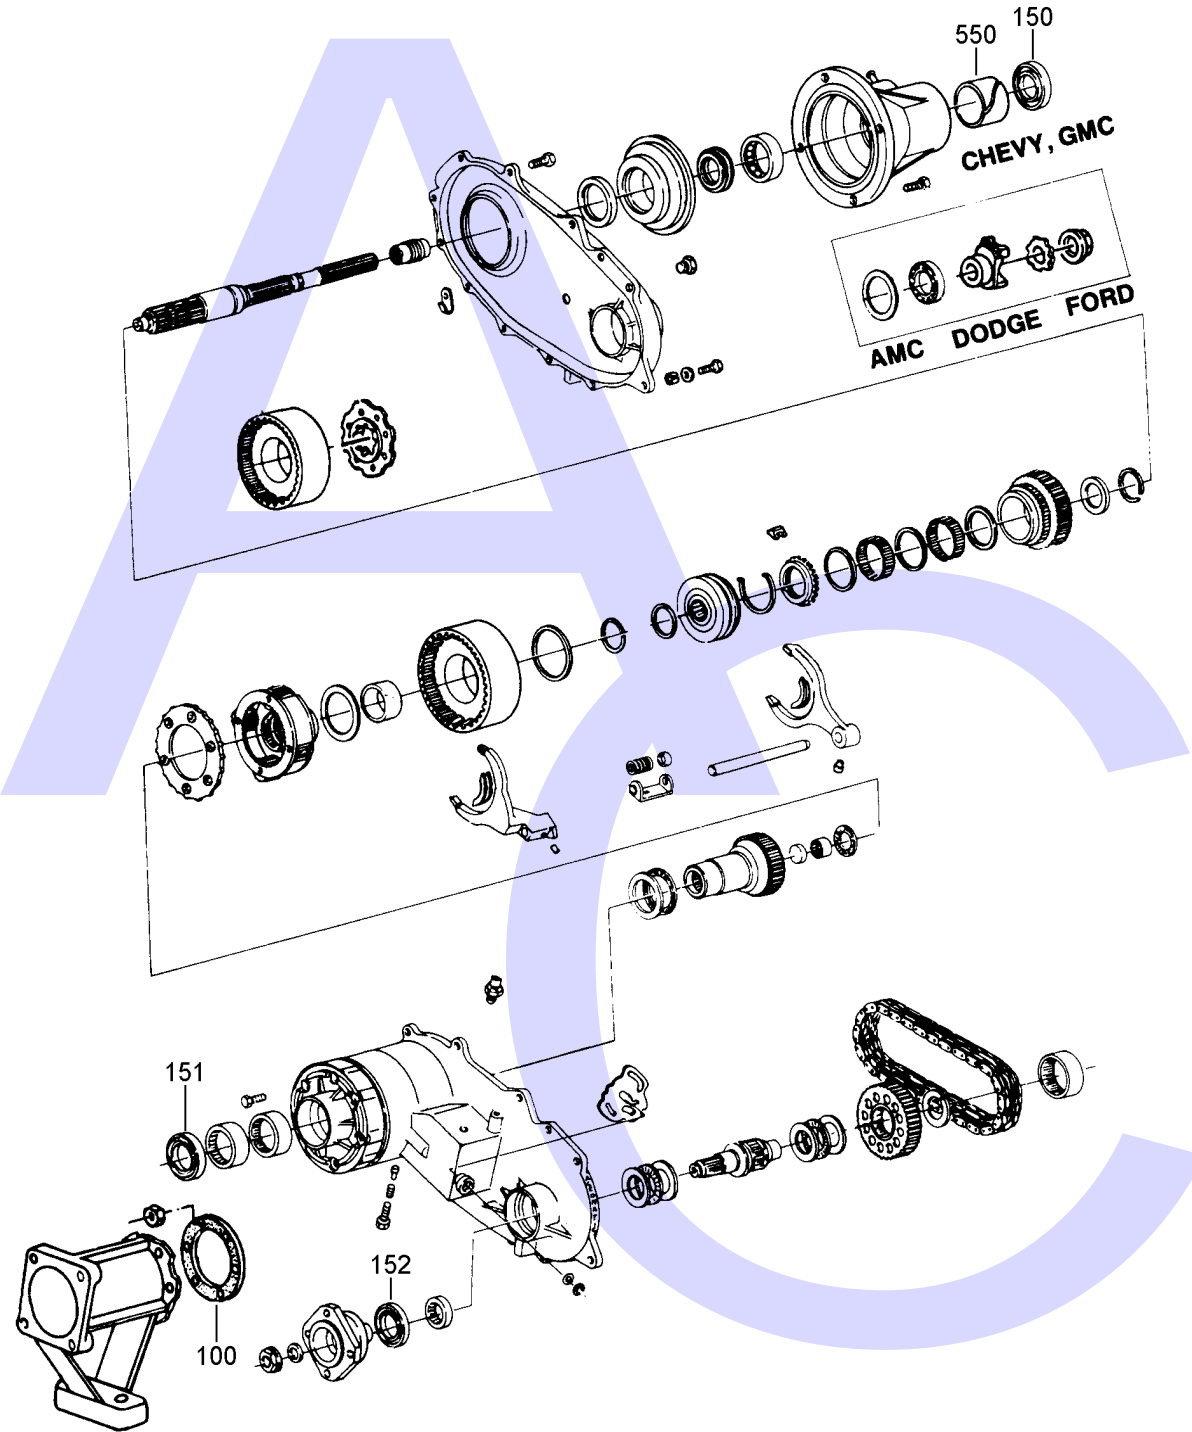

NEW PROCESS MODEL 208

ALSO AMC & JEEP MODELS 119 / 129 / 219 / 228 & 229

AMC	80-ON
CHEVY, GMC	81-ON
DODGE	81-ON
FORD	80-ON
JEEP	80-ON

AUTOMATIC CHOICE

THE AUTOMATIC TRANSMISSION PARTS WAREHOUSE

NEW PROCESS MODEL 208

ALSO AMC & JEEP MODELS 119 / 129 / 219 / 228 & 229

AUTOMATIC CHOICE

THE AUTOMATIC TRANSMISSION PARTS WAREHOUSE

ILL NO.	DESCRIPTION	YEARS	QTY	PART NO
MASTER OVERHAUL KITS				
OVERHAUL GASKET AND SEAL KITS				
Kit	Gasket & Seal Kit.....	80-ON	1	YNP208.GSK01
GASKET & RUBBER COMPONENTS				
100	Gasket Adaptor to Transfer Case (Chevy & GMC)	81-ON	1	YNP208.GAS01
METAL CLAD SEALS				
150	Output Rear	80-ON	1	YNP208.MCS02
151	Input Gear.....	80-ON	1	YNP242MCS01
152	Output Front.....	80-ON	1	YNP208.MCS02
DRIVE CHAINS				
BUSHINGS, BEARINGS & WASHERS				
550	Rear Output	80-ON	1	YNP231.BUS02
HARD PARTS				
MOUNTINGS				

ILL NO.	DESCRIPTION	YEARS	QTY	PART NO
---------	-------------	-------	-----	---------