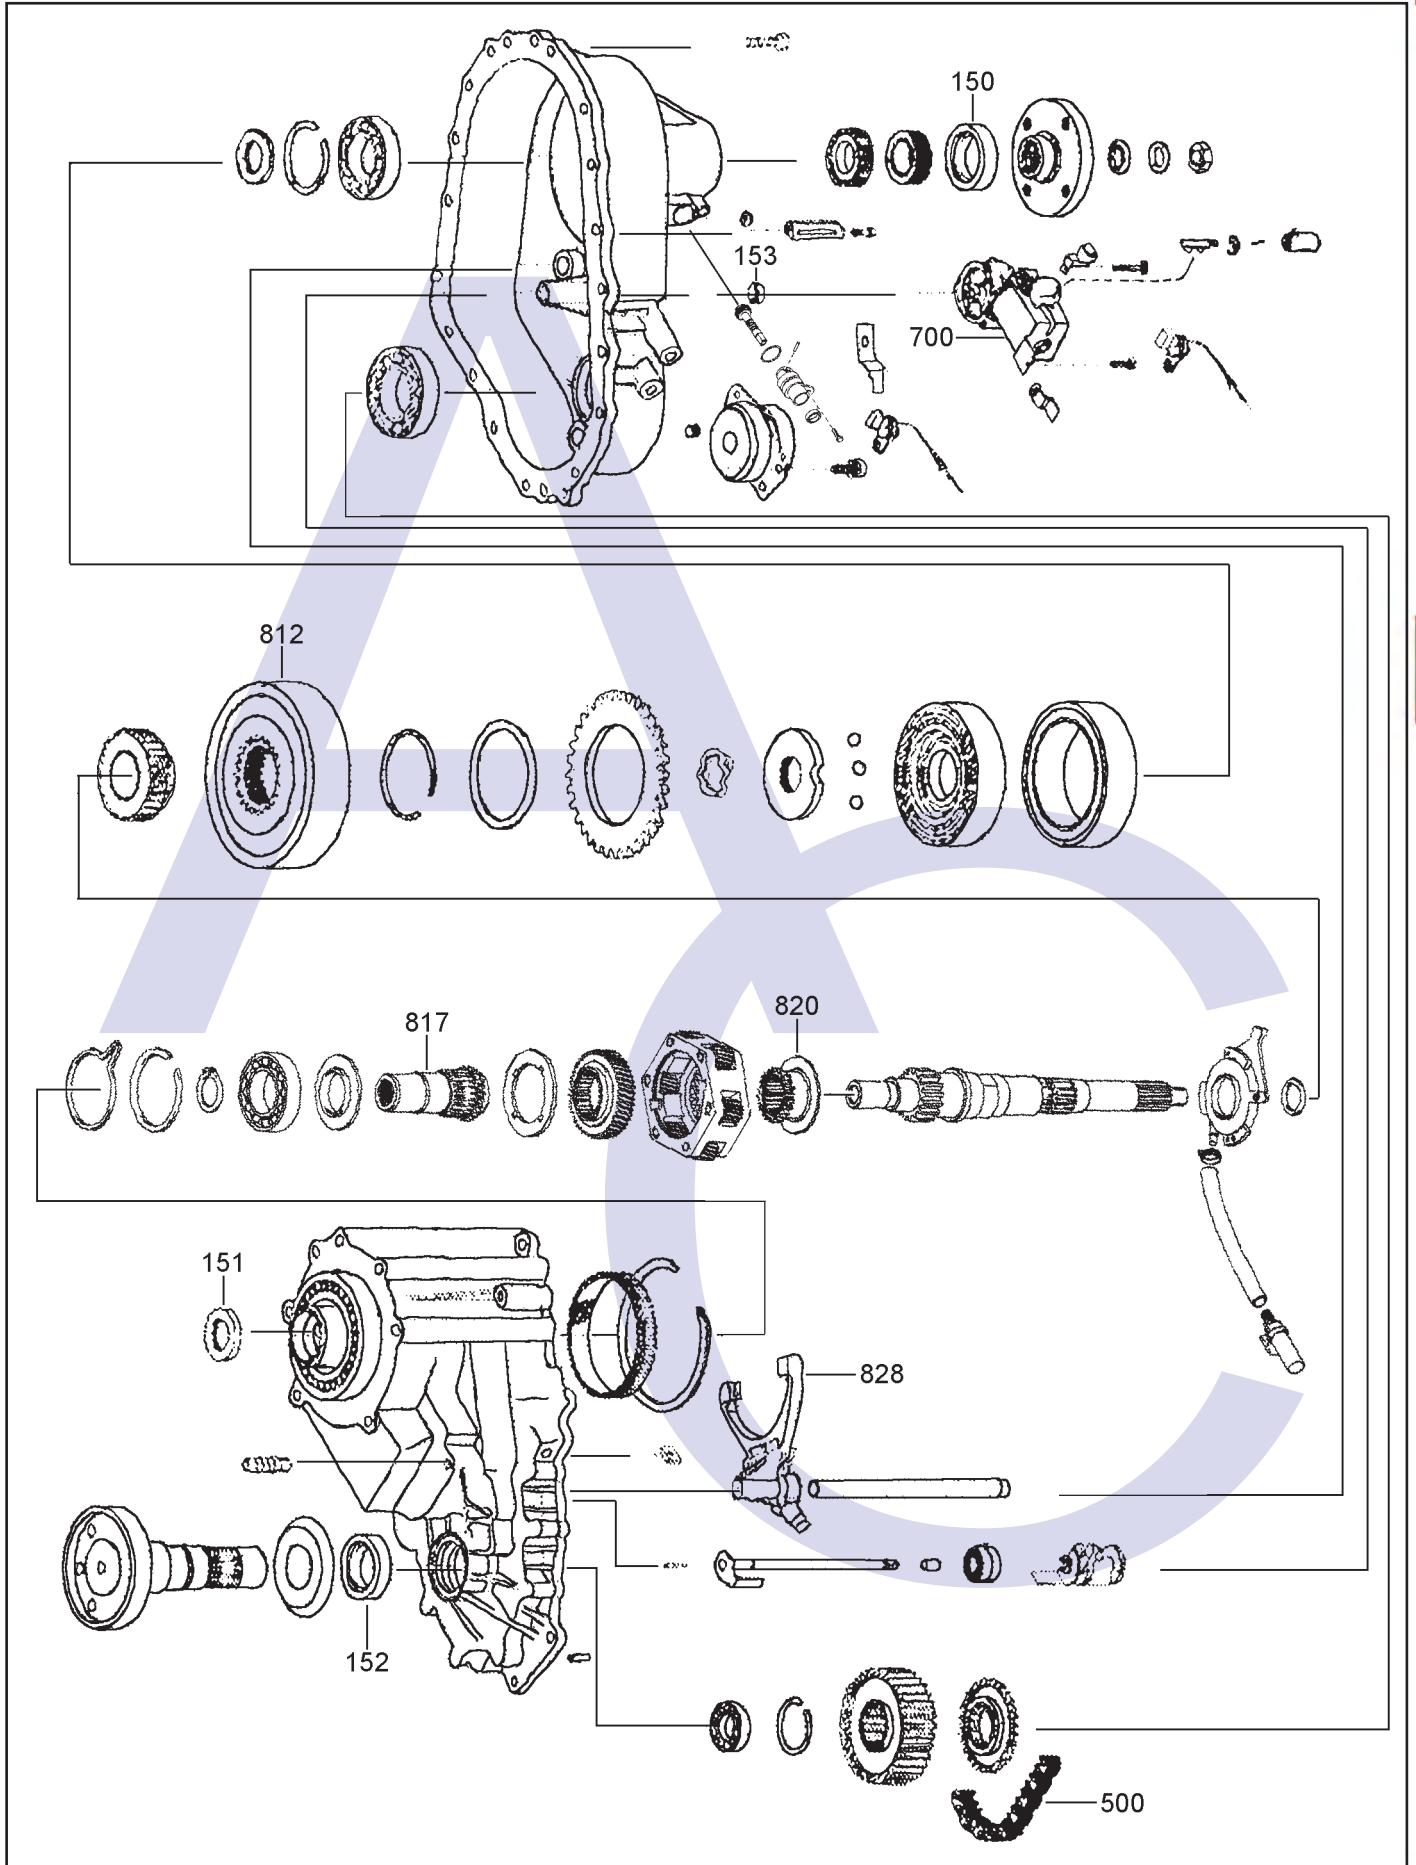

Borg Warner Model 4426

Ssangyong Korando, Musso, Rexton
ESOF & TOD Transfer Case

AUTOMATIC CHOICE

THE AUTOMATIC TRANSMISSION PARTS WAREHOUSE

Borg Warner Model 4426

Ssangyong Korando, Musso, Rexton
ESOF & TOD Transfer Case

AUTOMATIC CHOICE

THE AUTOMATIC TRANSMISSION PARTS WAREHOUSE

ILL NO.	DESCRIPTION	YEARS	QTY	PART NO
MASTER OVERHAUL KITS				
OVERHAUL GASKET AND SEAL KITS				
GASKET & RUBBER COMPONENTS				
METAL CLAD SEALS				
150	Rear Output	All	1	YBW4424.MCS02
151	Input (Except Ssang Yong)	All	1	YBW4424.MCS03
151	Input (Ssang Yong) (77mm x 54mm x 8.50mm)	All	1	YBW4409.MCS01
152	Front Output.....	All	1	YBW4424.MCS01
153	Electric Motor Seal (15mm)	All	1	YBW4424.MCS04
BUSHINGS, BEARINGS & WASHERS				
DRIVE CHAINS				
500	Drive Chain (TOD) (74 Pitches).....	01-ON	1	YBW4405.CH02
500	Drive Chain (62 Pitches)	01-ON	1	YNP321.CH01
ELECTRICAL COMPONENTS				
700	Shift Motor Assembly	All	1	YBW4424.ELE01
HARD PARTS				
812	Clutch Drum Pack (Rexton)	01-ON	1	YBW4426.DRU01
817	Input Shaft Assembly (Kia Sorento).....	01-ON	1	YBW4424.SH01
820	Selector, Syncro Hub	All	1	YBW4424.HUB01
828	Shift Fork Assembly (Aluminium).....	All	1	YBW4424.SEL01
MOUNTINGS				
TRANSFER CASE ASSYSEMBLIES				
NI	Transfer Case Assembly (New Exchange Unit) (Rexton 4426-000-001)	01-ON	1	YBW4426.ASSY01

ILL NO.	DESCRIPTION	YEARS	QTY	PART NO
TOOLS & MANUALS				