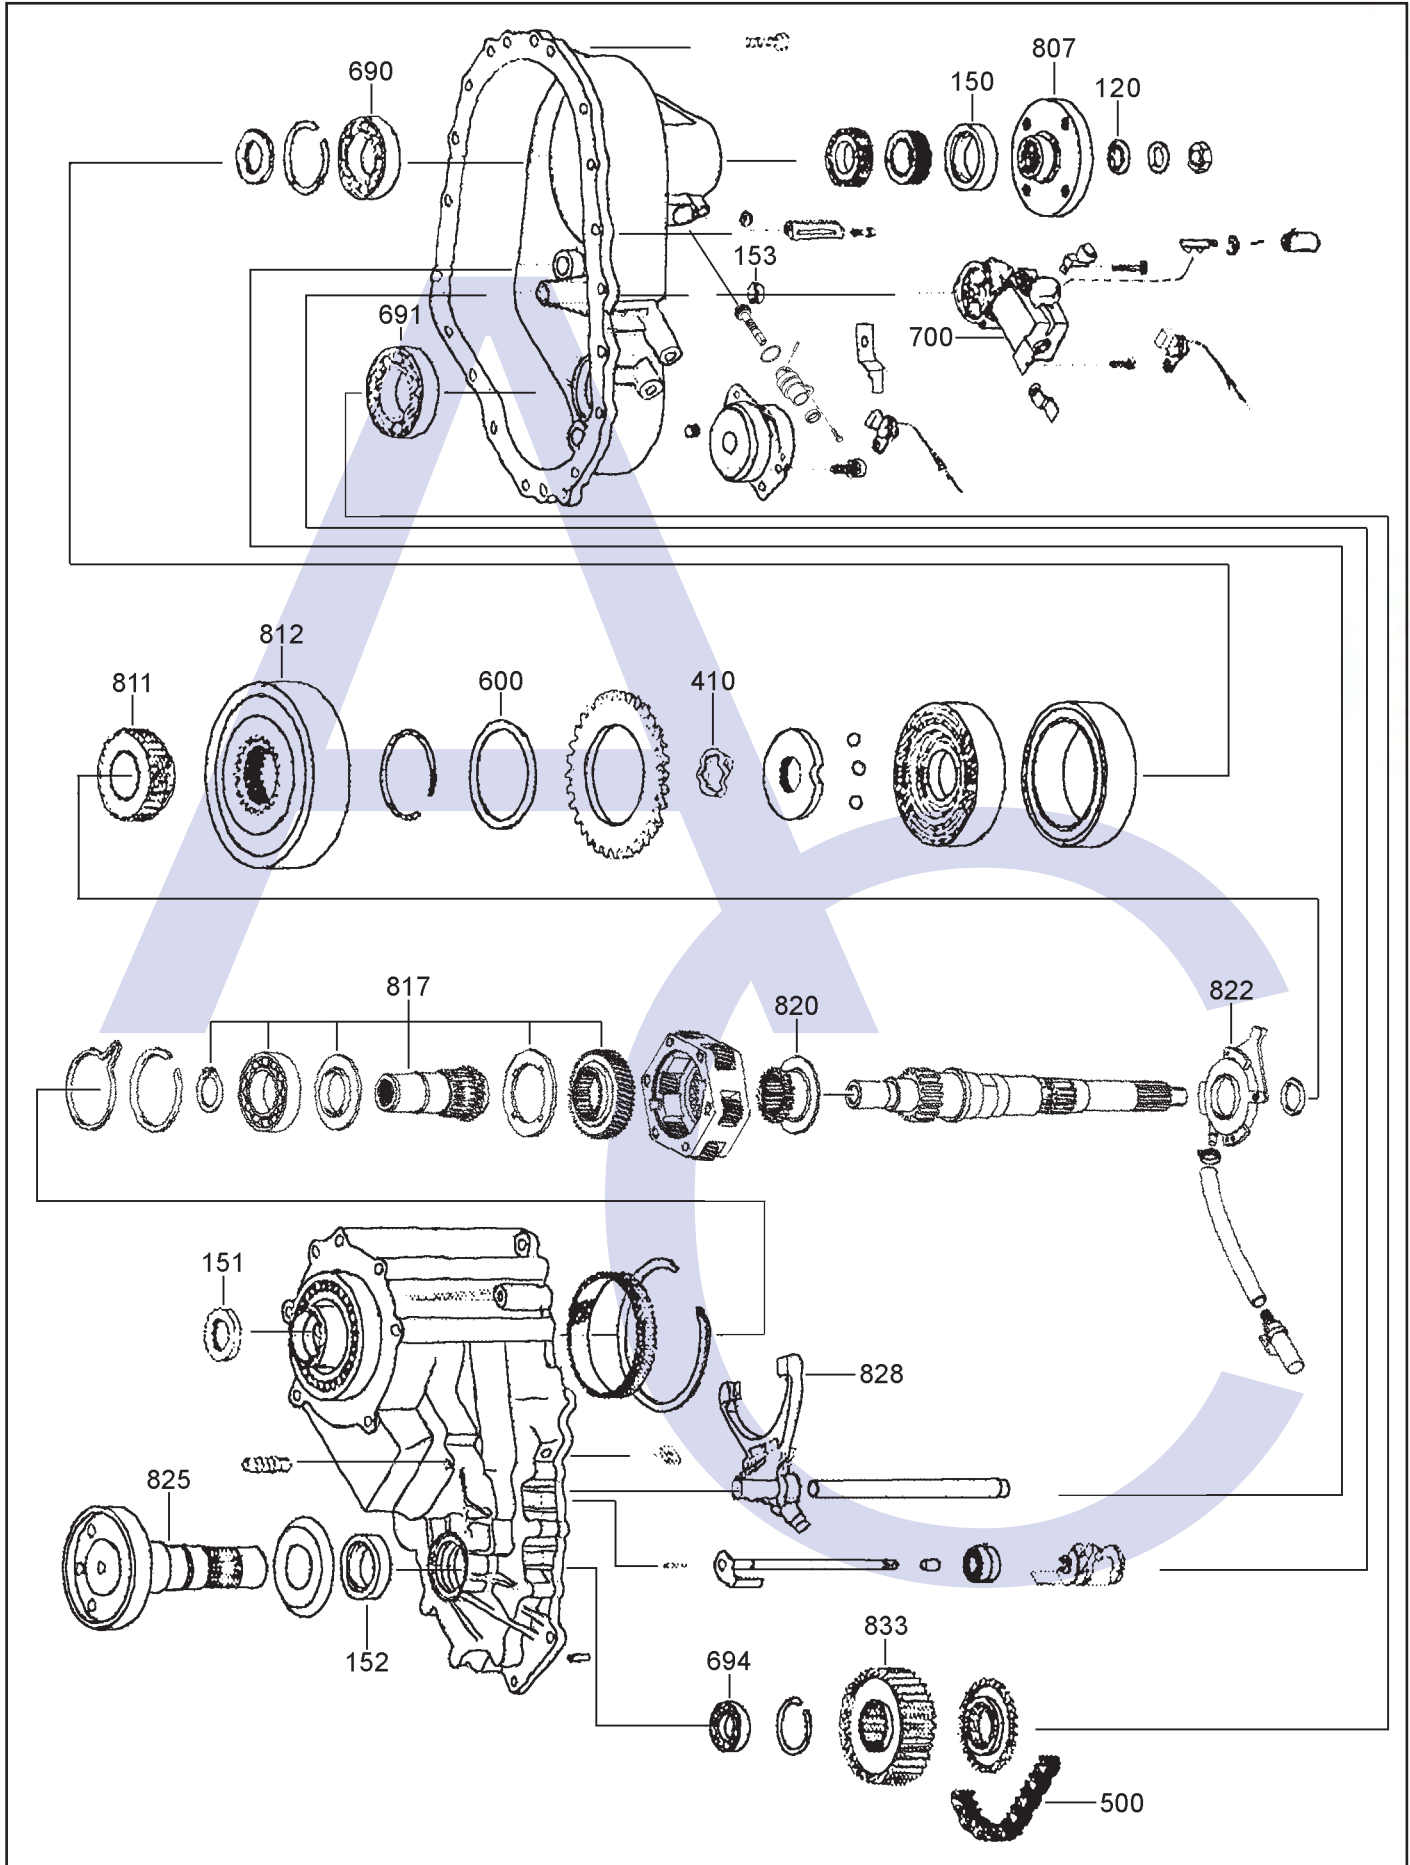

Borg Warner Model 4424

Kia Sorento, Hyundai Santa Fe, Terracan
ESOF & Torque on Demand Transfer Case

AUTOMATIC CHOICE

THE AUTOMATIC TRANSMISSION PARTS WAREHOUSE

Borg Warner Model 4424

Kia Sorento, Hyundai Santa Fe, Terracan
ESOF & Torque on Demand Transfer Case

AUTOMATIC CHOICE

ILL NO.	DESCRIPTION	YEARS	QTY	PART NO
MASTER OVERHAUL KITS				
OVERHAUL GASKET AND SEAL KITS				
Kit	Gasket & Seal Kit.....	All	1	YBW4424.GSK01
GASKET & RUBBER COMPONENTS				
120	Flange Nut Seal, R. Output.....	All	1	YBW4424.MCS05
METAL CLAD SEALS				
150	Rear Output	All	1	YBW4424.MCS02
151	Input.....	All	1	YBW4424.MCS03
152	Front Output.....	All	1	YBW4424.MCS01
153	Electric Motor Seal (15mm)	All	1	YBW4424.MCS04
SPRINGS				
410	Waved Spring	All	1	YBW4426.SPR01
BUSHINGS, BEARINGS & WASHERS				
600	Thrust Washer, Plastic	All	1	YBW4424.THW01
690	Bearing, Rear output.....	All	1	YBW4424.BE01
691	Bearing, Front Axle Support (Rear).....	All	1	YBW4424.BE02
694	Bearing, Front Axle Support (Front).....	All	1	YBW4424.BE03
DRIVE CHAINS				
500	Drive Chain (TOD).....	All	1	YBW4405.CH01
500	Drive Chain (ESOF).....	All	1	YNP231.CH01
ELECTRICAL COMPONENTS				
700	Shift Motor Assembly	All	1	YBW4424.ELE01
HARD PARTS				
807	Rear Output Flange (Kia Sedona, Check VIN).....	All	1	YBW4424.FL02
811	Chain Sprocket, Upper (TOD) (Sorento 30 Teeth)	All	1	YBW4424.GE01
811	Chain Sprocket, Upper (ESOF) (Sorento 24 Teeth)	All	1	YBW4424.GE03
812	Clutch Pack Assembly	All	1	YBW4424.DRU01
817	Input Shaft Assembly (Kia Sorento).....	All	1	YBW4424.SH01
817	Input Shaft Assembly (Terracan Manual 28 Teeth)	All	1	YBW4424.SH02
820	Selector, Syncro Hub	All	1	YBW4424.HUB01
822	Pump Assembly	All	1	YBW4426.PUM01
825	Front Output Flange (Kia Sedona, Check VIN).....	All	1	YBW4424.FL01

ILL NO.	DESCRIPTION	YEARS	QTY	PART NO
HARD PARTS Cont...				
828	Shift Fork Assembly (Aluminium).....	All	1	YBW4424.SEL01
833	Chain Sprocket, Lower (TOD) (Sorento 30 Teeth)	All	1	YBW4424.GE02
833	Chain Sprocket, Lower (ESOF) (Sorento 24 Teeth)	All	1	YBW4424.GE04
MOUNTINGS				
TRANSFER CASE ASSY'S				
Unit	Exchange Unit (Kia Sorento)	All	1	YBW4424.ASSY01
Unit	Exchange Unit (Hyundai Terracan)	All	1	YBW4424.ASSY02
Unit	Exchange Unit, 4424-023 TOD (Kia Sorento 2.5 TD, Manual) ...	All	1	YBW4424.ASSY03
TOOLS & MANUALS				

THE AUTOMATIC TRANSMISSION PARTS WAREHOUSE