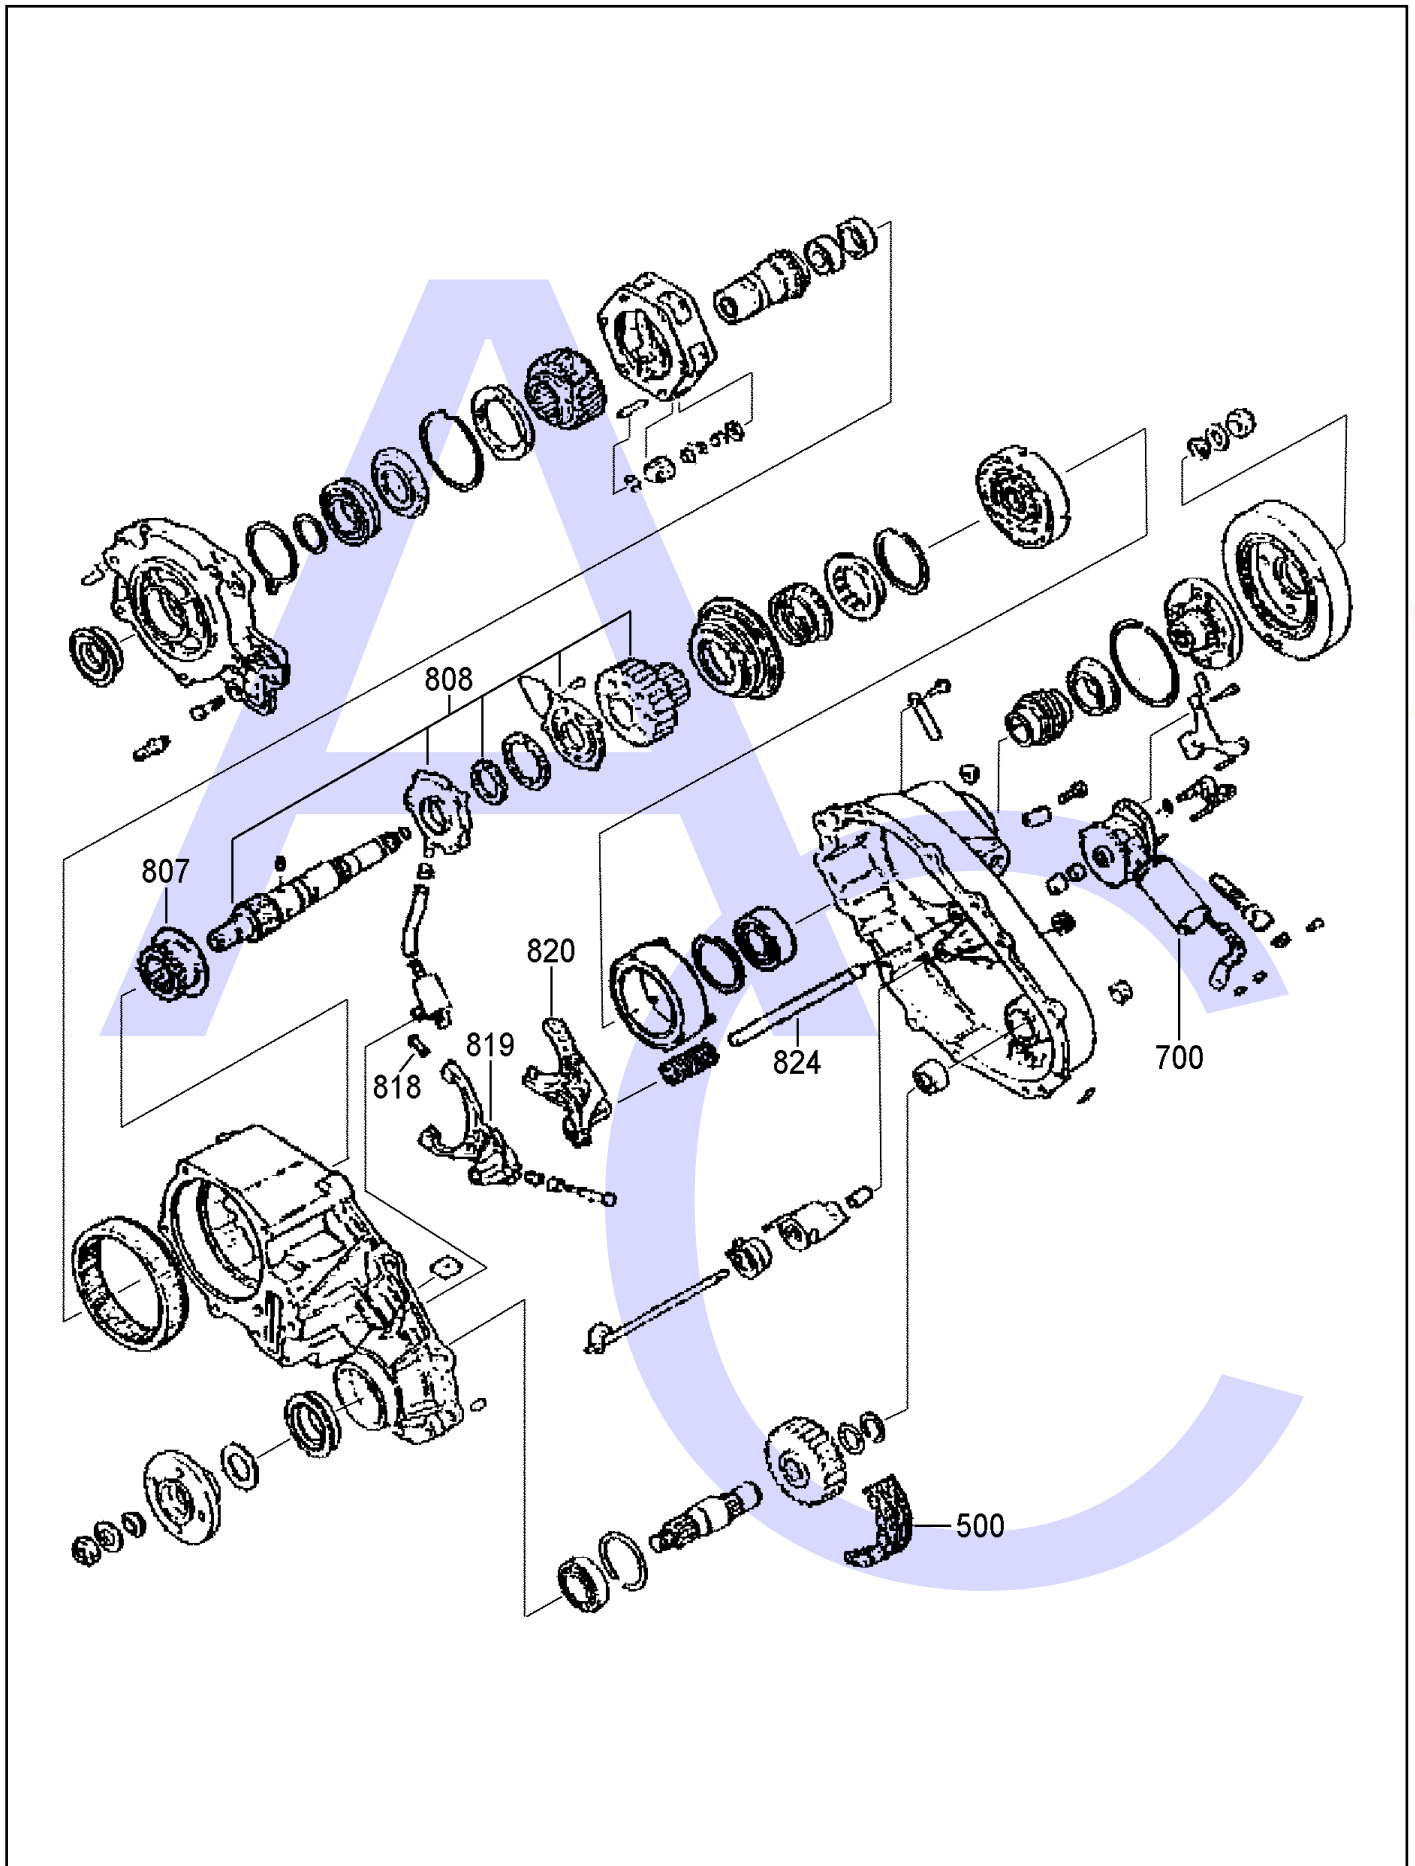

AUTOMATIC CHOICE

THE AUTOMATIC TRANSMISSION PARTS WAREHOUSE

AUTOMATIC CHOICE

THE AUTOMATIC TRANSMISSION PARTS WAREHOUSE

ILL NO.	DESCRIPTION	YEARS	QTY	PART NO
MASTER OVERHAUL KITS				
OVERHAUL GASKET AND SEAL KITS				
Kit	Transfer Case Kit	All	1	YBW1354.GSK01
GASKET & RUBBER COMPONENTS				
METAL CLAD SEALS				
NI	Oil Seal (62mm x 42mm x 12mm)	All	AR	YBW4408.MCS01
NI	Oil Seal (70mm x 49mm x 12mm)	All	AR	YBW4408.MCS02
BUSHINGS, BEARINGS & WASHERS				
DRIVE CHAINS				
500	Drive Chain (Musso)	All	1	YBW1354.CH01
ELECTRICAL COMPONENTS				
700	Motor/Switch Assy (7 Pin Plug)	All	1	YBW4408.ELE01
HARD PARTS				
807	Reduction Hub	All	1	YBW4405.HUB01
808	Shaft & Pump Assy	All	1	YBW4408.PUM01
818	Facing - Shift Fork	All	?	YBW4408.PIN01
819	Fork - Reduction Shift	All	1	YBW4408.SEL01
820	Fork - Lock Up (Plastic)	All	1	YBW4408.SEL02
824	Shaft - Shift Rail	All	1	YBW4408.SH01
832	Flange - Companion	All	1	YBW4408.FL01
834	Nut - Output Flange	All	1	YBW4408.NUT01
MOUNTINGS				

ILL NO.	DESCRIPTION	YEARS	QTY	PART NO
TRANSFER CASE ASSY'S				
Assy	Ssang Yong Transfer Case Assy (New) (BW 4408-001)		1	YBW4408.001
Assy	Ssang Yong Transfer Case Assy (BW 4408-002)		1	YBW4408.002
Assy	Transfer Case Assy (New) (BW 4408-003)		1	YBW4408.003
Assy	Transfer Case Assy (New) (BW 4408-005)		1	YBW4408.005