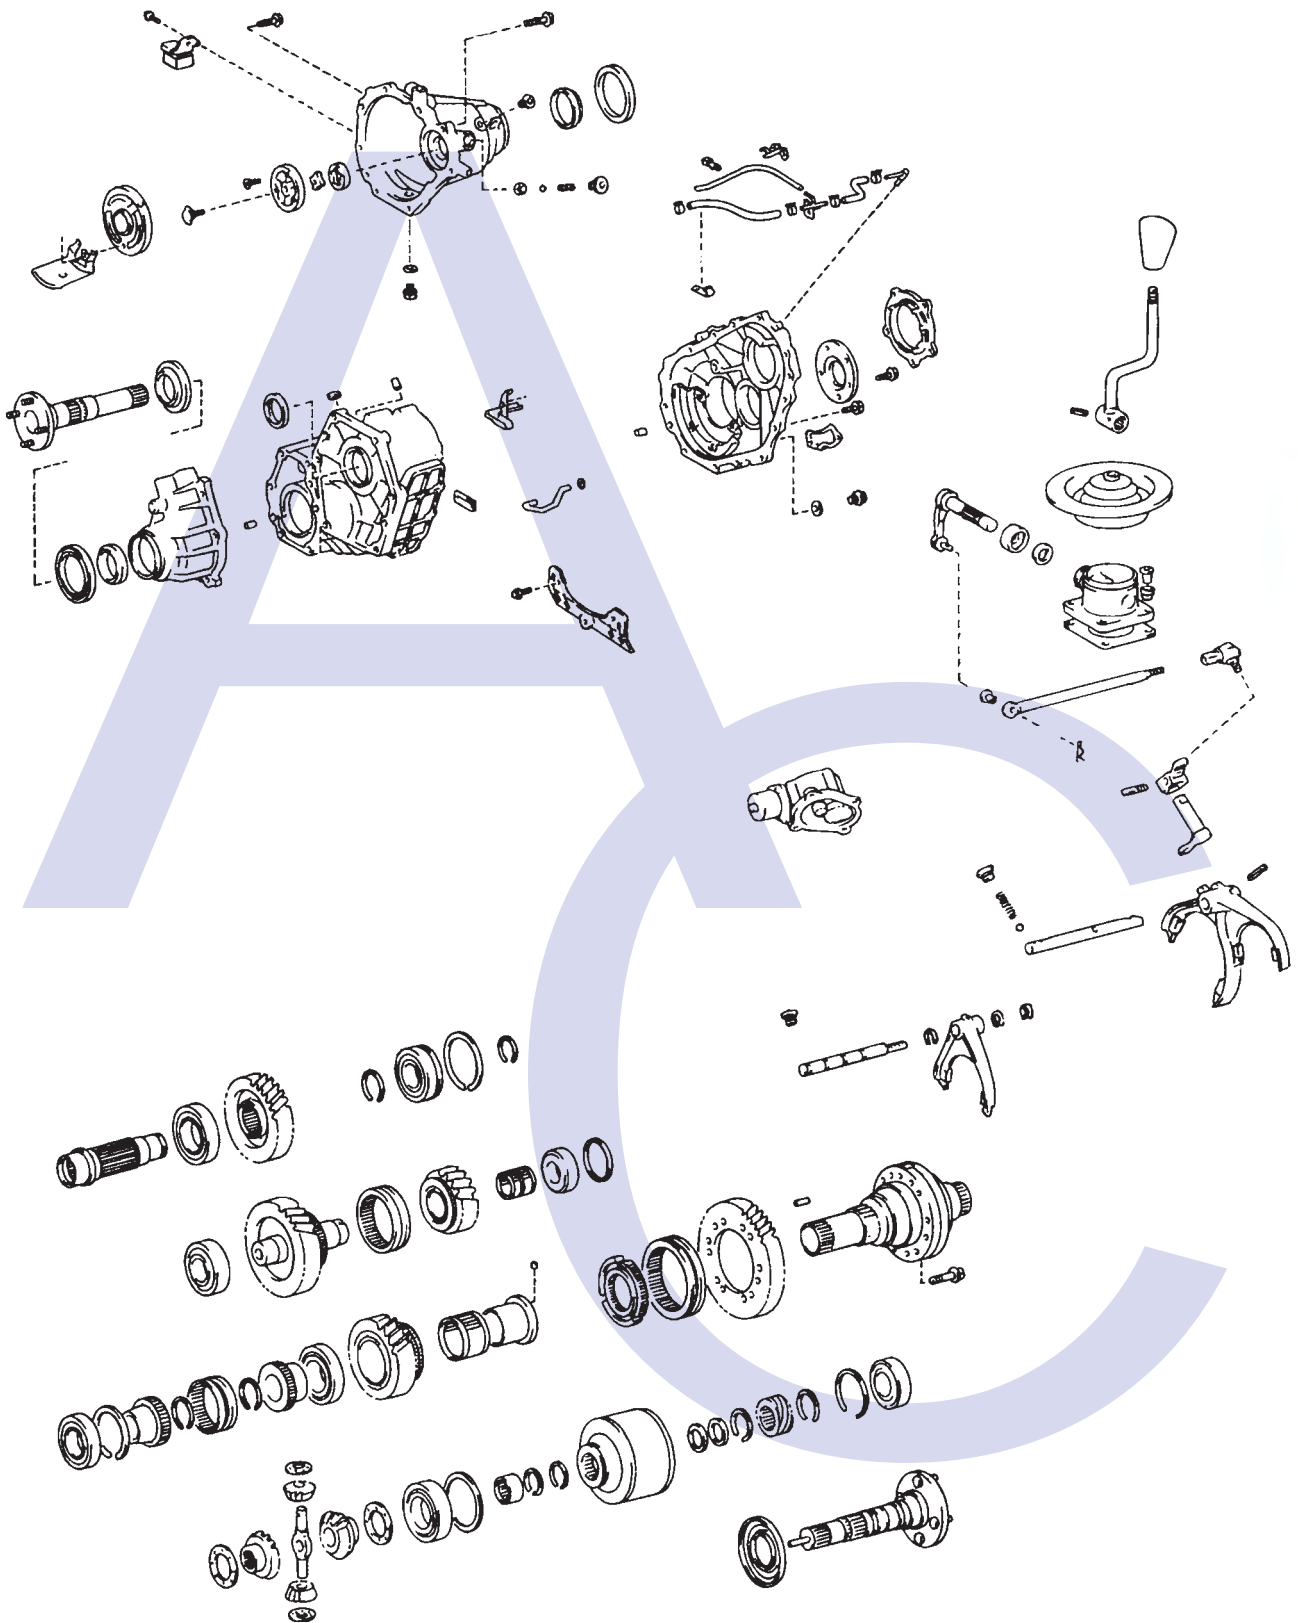

Aisin Warner HF2AV Gear Driven

Landcruiser Various Models 1995-2008

(2 Speed Part Time,)

AUTOMATIC CHOICE

THE AUTOMATIC TRANSMISSION PARTS WAREHOUSE

Aisin Warner HF2AV Gear Driven

Landcruiser Various Models 1995-2008

(2 Speed Part Time,)

AUTOMATIC CHOICE

THE AUTOMATIC TRANSMISSION PARTS WAREHOUSE

ILL NO.	DESCRIPTION	YEARS	QTY	PART NO
MASTER OVERHAUL KITS				
OVERHAUL GASKET AND SEAL KITS				
GASKET & RUBBER COMPONENTS				
METAL CLAD SEALS				
BUSHINGS, BEARINGS & WASHERS				
DRIVE CHAINS				
ELECTRICAL COMPONENTS				
HARD PARTS				
MOUNTINGS				
TRANSFER CASE ASSY'S				
TOOLS & MANUALS				

ILL NO.	DESCRIPTION	YEARS	QTY	PART NO