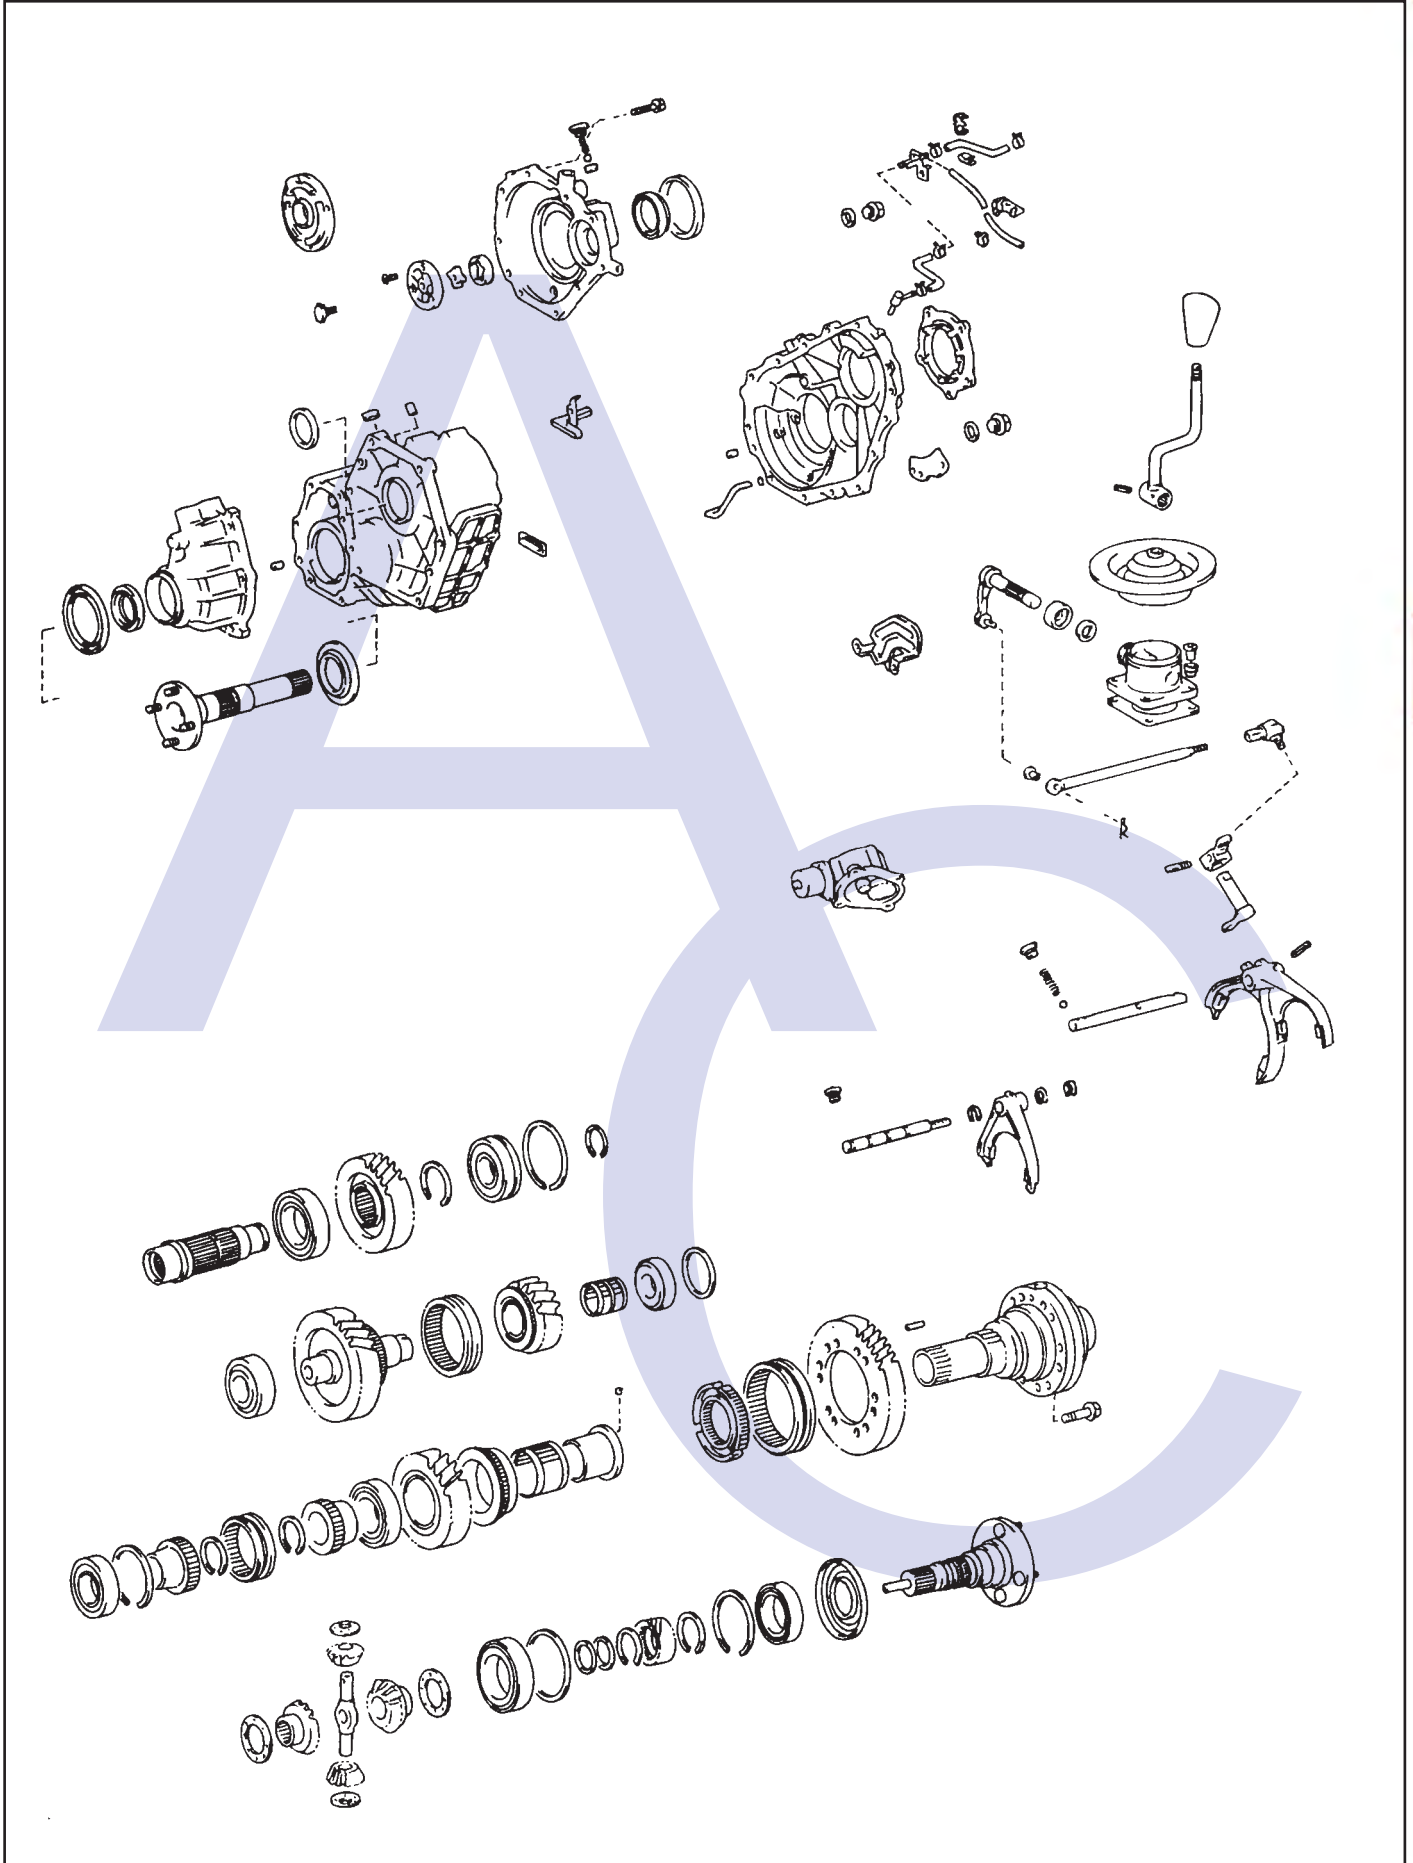

# Aisin Warner HF2A Gear Driven

Landcruiser Various Models 1993-95

(2 Speed Part Time, )

AUTOMATIC CHOICE

THE AUTOMATIC TRANSMISSION PARTS WAREHOUSE

# Aisin Warner HF2A Gear Driven

Landcruiser Various Models 1993-95

(2 Speed Part Time, )

AUTOMATIC CHOICE

THE AUTOMATIC TRANSMISSION PARTS WAREHOUSE

ILL NO.	DESCRIPTION	YEARS	QTY	PART NO
<b>MASTER OVERHAUL KITS</b>				
<b>OVERHAUL GASKET AND SEAL KITS</b>				
<b>GASKET &amp; RUBBER COMPONENTS</b>				
<b>METAL CLAD SEALS</b>				
<b>BUSHINGS, BEARINGS &amp; WASHERS</b>				
<b>DRIVE CHAINS</b>				
<b>ELECTRICAL COMPONENTS</b>				
<b>HARD PARTS</b>				
<b>MOUNTINGS</b>				
<b>TRANSFER CASE ASSY'S</b>				
<b>TOOLS &amp; MANUALS</b>				

ILL NO.	DESCRIPTION	YEARS	QTY	PART NO