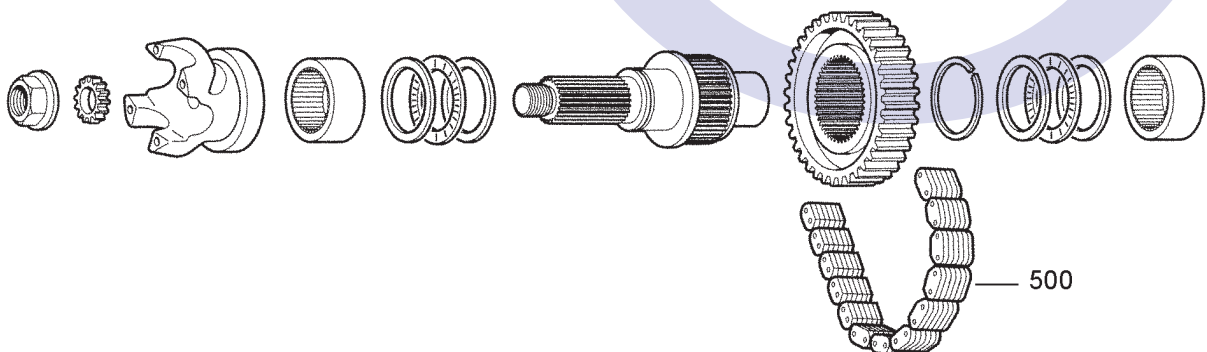

NEW PROCESS MODEL 228. 229

1984—2001 Jeep Cherokee

A

NEW PROCESS MODEL 228. 229

1984—2001 Jeep Cherokee

B

C

D

E

F

NEW PROCESS MODEL 228. 229

1984—2001 Jeep Cherokee

ILL NO.	DESCRIPTION	YEARS	QTY	PART NO
MASTER OVERHAUL KITS				
OVERHAUL GASKET AND SEAL KITS				
GASKET & RUBBER COMPONENTS				
METAL CLAD SEALS				
BUSHINGS, BEARINGS & WASHERS				
DRIVE CHAINS				
500F	Drive Chain.....	84-ON	1	YNP229.CH01
ELECTRICAL COMPONENTS				
HARD PARTS				
MOUNTINGS				
TRANSFER CASE ASSY'S				
TOOLS & MANUALS				

ILL NO.	DESCRIPTION	YEARS	QTY	PART NO