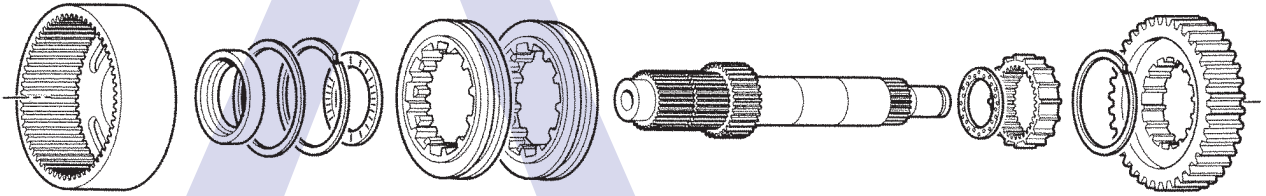

NEW PROCESS MODEL 228. 229

1984—2001 Jeep Cherokee

A

NEW PROCESS MODEL 228. 229

1984—2001 Jeep Cherokee

B

C

D

E

F

NEW PROCESS MODEL 228. 229

1984—2001 Jeep Cherokee

ILL NO.	DESCRIPTION	YEARS	QTY	PART NO
MASTER OVERHAUL KITS				
OVERHAUL GASKET AND SEAL KITS				
GASKET & RUBBER COMPONENTS				
METAL CLAD SEALS				
BUSHINGS, BEARINGS & WASHERS				
DRIVE CHAINS				
500F	Drive Chain.....	84-ON	1	YNP229.CH01
ELECTRICAL COMPONENTS				
HARD PARTS				
MOUNTINGS				
TRANSFER CASE ASSY'S				
TOOLS & MANUALS				