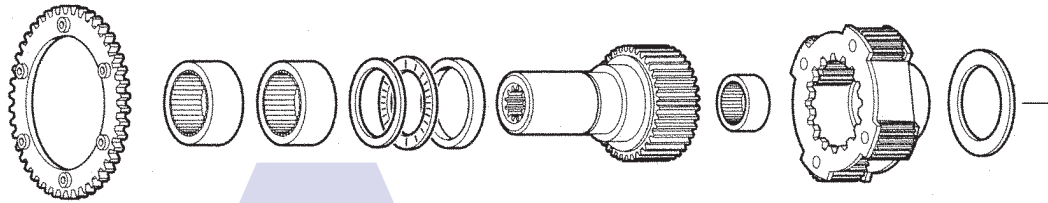

NEW PROCESS MODEL 228. 229

1984—2001 Jeep Cherokee

A

NEW PROCESS MODEL 228. 229

1984—2001 Jeep Cherokee

B

C

D

E

F

NEW PROCESS MODEL 228. 229

1984—2001 Jeep Cherokee

ILL NO.	DESCRIPTION	YEARS	QTY	PART NO
MASTER OVERHAUL KITS				
OVERHAUL GASKET AND SEAL KITS				
GASKET & RUBBER COMPONENTS				
METAL CLAD SEALS				
BUSHINGS, BEARINGS & WASHERS				
DRIVE CHAINS				
500F	Drive Chain.....	84-ON	1	YNP229.CH01
ELECTRICAL COMPONENTS				
HARD PARTS				
MOUNTINGS				
TRANSFER CASE ASSY'S				
TOOLS & MANUALS				

ILL NO.	DESCRIPTION	YEARS	QTY	PART NO