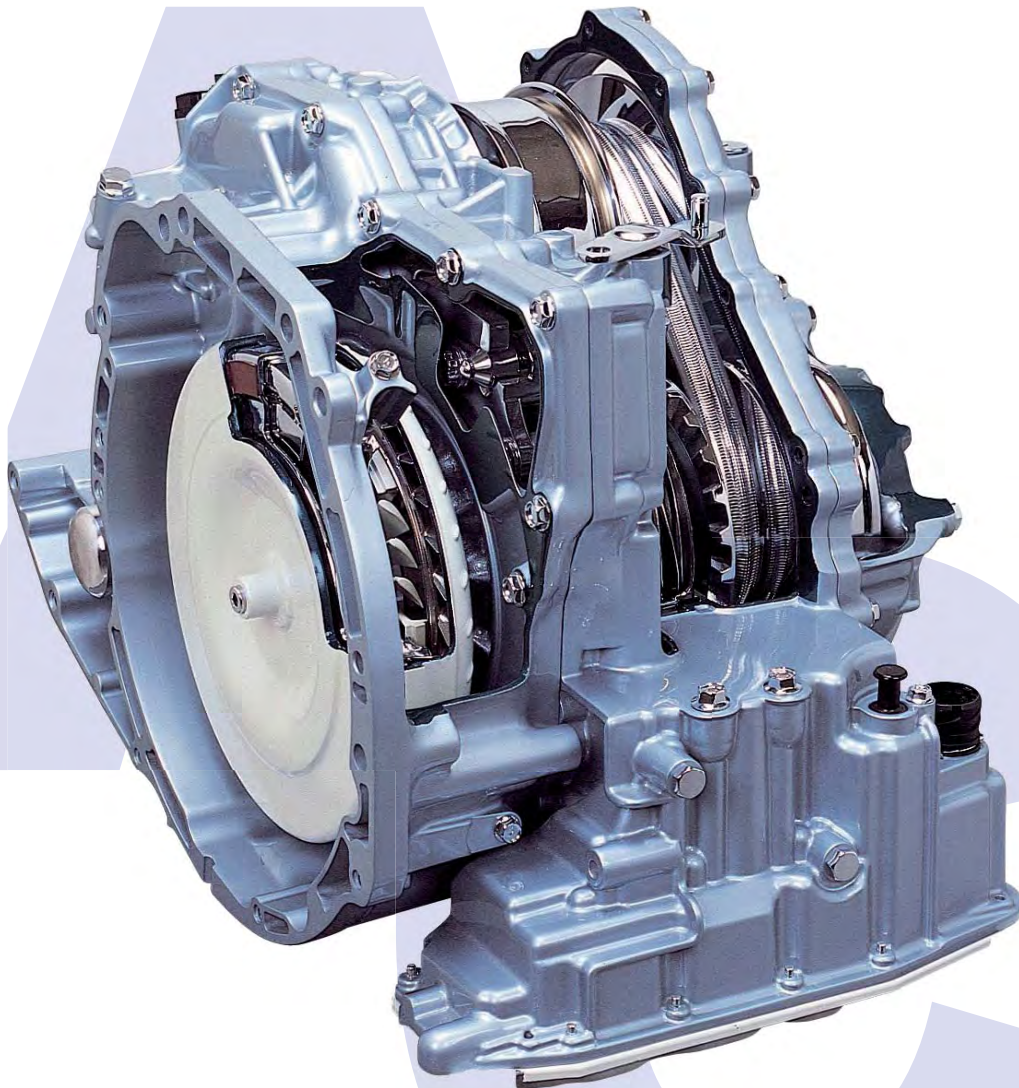

**Jatco JF009E (Nissan RE0F08A) Fitted to Nissan Versa 06-10,
Cube 02-Up, March 06-Up, Note 05-Up, Tida 05-Up, Wingroad 06-Up
CVT FWD (Electronic Control) (With Torque Converter)**

A
U
T
O
M
A
T
I
C
C
H
O
I
C
E

T
H
E
A
U
T
O
M
A
T
I
C
T
R
A
N
S
M
I
S
S
I
O
N
P
A
R
T
S
W
A
R
E
H
O
U
S
E

**Jatco JF009E (Nissan RE0F08A) Fitted to Nissan Versa 06-10,
Cube 02-Up, March 06-Up, Note 05-Up, Tida 05-Up, Wingroad 06-Up
CVT FWD (Electronic Control) (With Torque Converter)**

A
U
T
O
M
A
T
I
C
C
H
O
I
C
E

T
H
E
A
U
T
O
M
A
T
I
C
T
R
A
N
S
M
I
S
S
I
O
N
P
A
R
T
S
W
A
R
E
H
O
U
S
E

**Illustration
to
Follow**

Jatco JF009E (Nissan RE0F08A) Fitted to Nissan Versa 06-10, Cube 02-Up, March 06-Up, Note 05-Up, Tida 05-Up, Wingroad 06-Up CVT FWD (Electronic Control) (With Torque Converter)