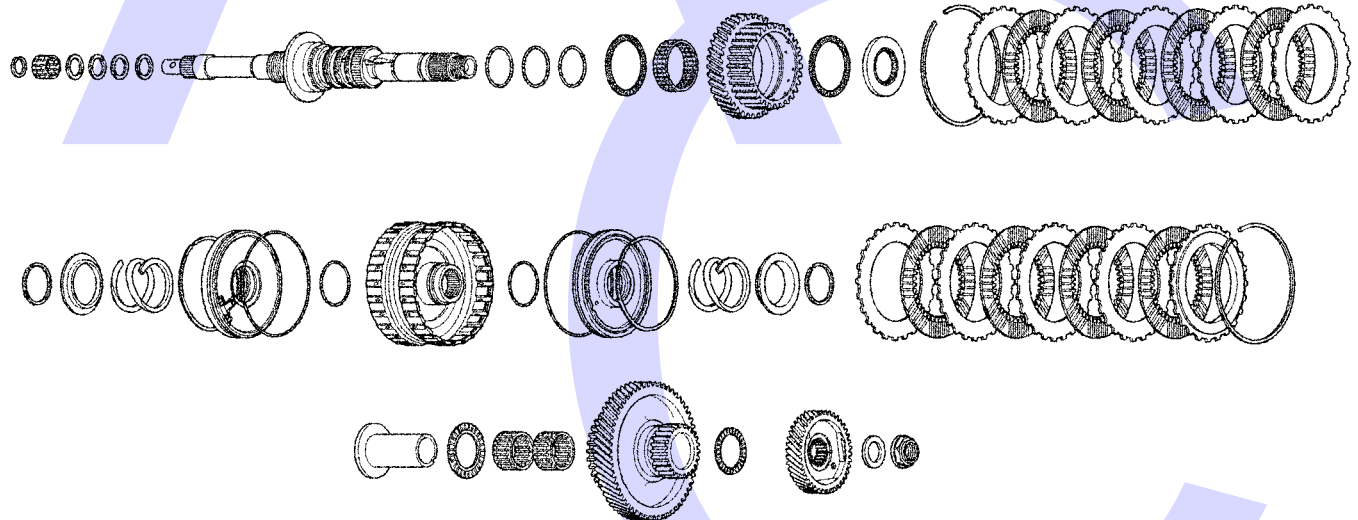

SPCA, MPCA, SMMA (Civic 2006-Up) 5 Speed FWD (Electronic Control)

AUTOMATIC CHOICE

THE AUTOMATIC TRANSMISSION PARTS WAREHOUSE

A

Secondary Shaft, Low Clutch, 2nd Clutch & 4th Clutch

B

Mainshaft, 3rd Clutch & 5th Clutch

C

Countershaft & Reverse Gear

D

Idler Shaft

SPCA, MPCA, SMMA (Civic 2006-Up) 5 Speed FWD (Electronic Control)

AUTOMATIC CHOICE

THE AUTOMATIC TRANSMISSION PARTS WAREHOUSE

SPCA, MPCA, SMMA (Civic 2006-Up) 5 Speed FWD (Electronic Control)

AUTOMATIC CHOICE

THE AUTOMATIC TRANSMISSION PARTS WAREHOUSE

ILL NO.	DESCRIPTION	YEARS	QTY	PART NO
KITS				
Kit	Overhaul Kit (Transtec).....	06-ON	1	HON5.OHK05
RUBBER COMPONENTS				
METAL CLAD SEALS				
MOULDED PISTONS				
SEALING RINGS				
FRICTION PLATES				
STEEL PLATES				
PRESSURE PLATES				
SPRINGS & CIRCLIPS				
FILTERS				
450E	Pick Up Filter (Internal).....	06-ON	1	HON5.FIL08
BUSHINGS				
THRUST WASHERS & BEARINGS				
ELECTRICAL COMPONENTS				