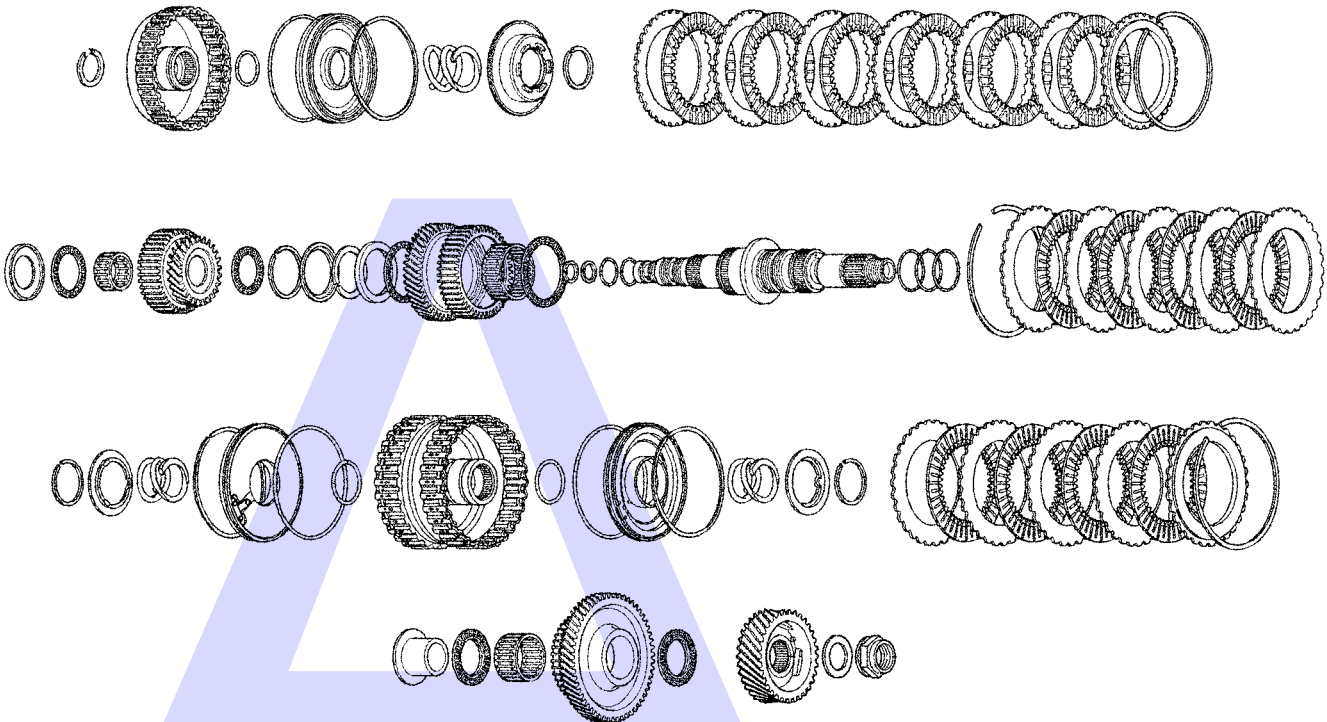

SPCA, MPCA, SMMA (Civic 2006-Up) 5 Speed FWD (Electronic Control)

AUTOMATIC CHOICE

THE AUTOMATIC TRANSMISSION PARTS WAREHOUSE

A

Secondary Shaft, Low Clutch, 2nd Clutch & 4th Clutch

B

Mainshaft, 3rd Clutch & 5th Clutch

C

Countershaft & Reverse Gear

D

Idler Shaft

SPCA, MPCA, SMMA (Civic 2006-Up) 5 Speed FWD (Electronic Control)

AUTOMATIC CHOICE

THE AUTOMATIC TRANSMISSION PARTS WAREHOUSE

SPCA, MPCA, SMMA (Civic 2006-Up) 5 Speed FWD (Electronic Control)

AUTOMATIC CHOICE

THE AUTOMATIC TRANSMISSION PARTS WAREHOUSE

ILL NO.	DESCRIPTION	YEARS	QTY	PART NO
KITS				
Kit	Overhaul Kit (Transtec).....	06-ON	1	HON5.OHK05
RUBBER COMPONENTS				
METAL CLAD SEALS				
MOULDED PISTONS				
SEALING RINGS				
FRICTION PLATES				
STEEL PLATES				
PRESSURE PLATES				
SPRINGS & CIRCLIPS				
FILTERS				
450E	Pick Up Filter (Internal).....	06-ON	1	HON5.FIL08
BUSHINGS				
THRUST WASHERS & BEARINGS				
ELECTRICAL COMPONENTS				