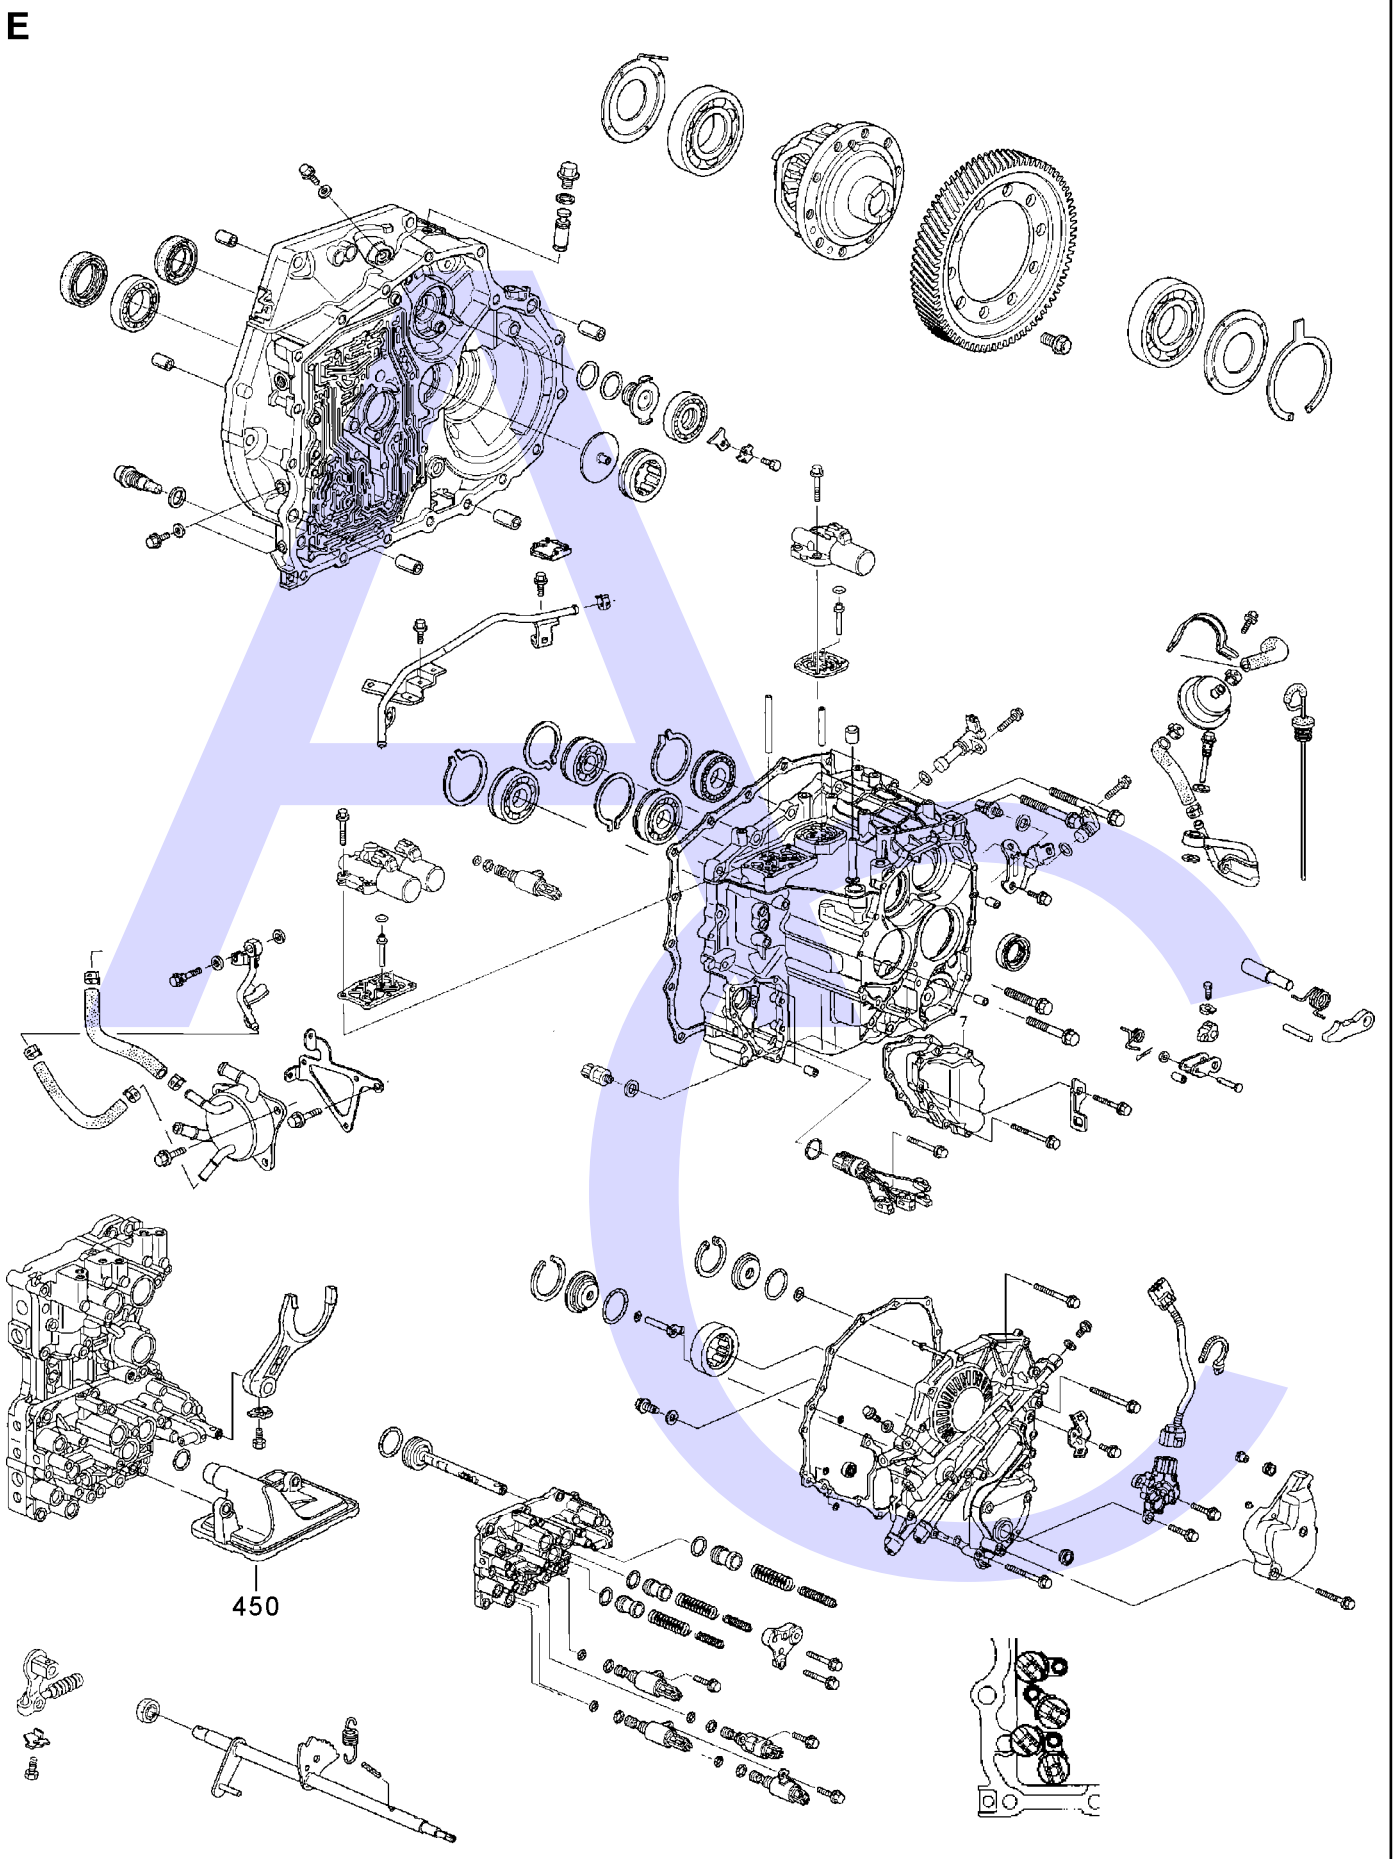

SPCA, MPCA, SMMA (Civic 2006-Up) 5 Speed FWD (Electronic Control)

AUTOMATIC CHOICE

THE AUTOMATIC TRANSMISSION PARTS WAREHOUSE

A

Secondary Shaft, Low Clutch, 2nd Clutch & 4th Clutch

B

Mainshaft, 3rd Clutch & 5th Clutch

C

Countershaft & Reverse Gear

D

Idler Shaft

SPCA, MPCA, SMMA (Civic 2006-Up) 5 Speed FWD (Electronic Control)

AUTOMATIC CHOICE

THE AUTOMATIC TRANSMISSION PARTS WAREHOUSE

SPCA, MPCA, SMMA (Civic 2006-Up) 5 Speed FWD (Electronic Control)

AUTOMATIC CHOICE

THE AUTOMATIC TRANSMISSION PARTS WAREHOUSE

ILL NO.	DESCRIPTION	YEARS	QTY	PART NO
KITS				
Kit	Overhaul Kit (Transtec).....	06-ON	1	HON5.OHK05
RUBBER COMPONENTS				
METAL CLAD SEALS				
MOULDED PISTONS				
SEALING RINGS				
FRICTION PLATES				
STEEL PLATES				
PRESSURE PLATES				
SPRINGS & CIRCLIPS				
FILTERS				
450E	Pick Up Filter (Internal).....	06-ON	1	HON5.FIL08
BUSHINGS				
THRUST WASHERS & BEARINGS				
ELECTRICAL COMPONENTS				