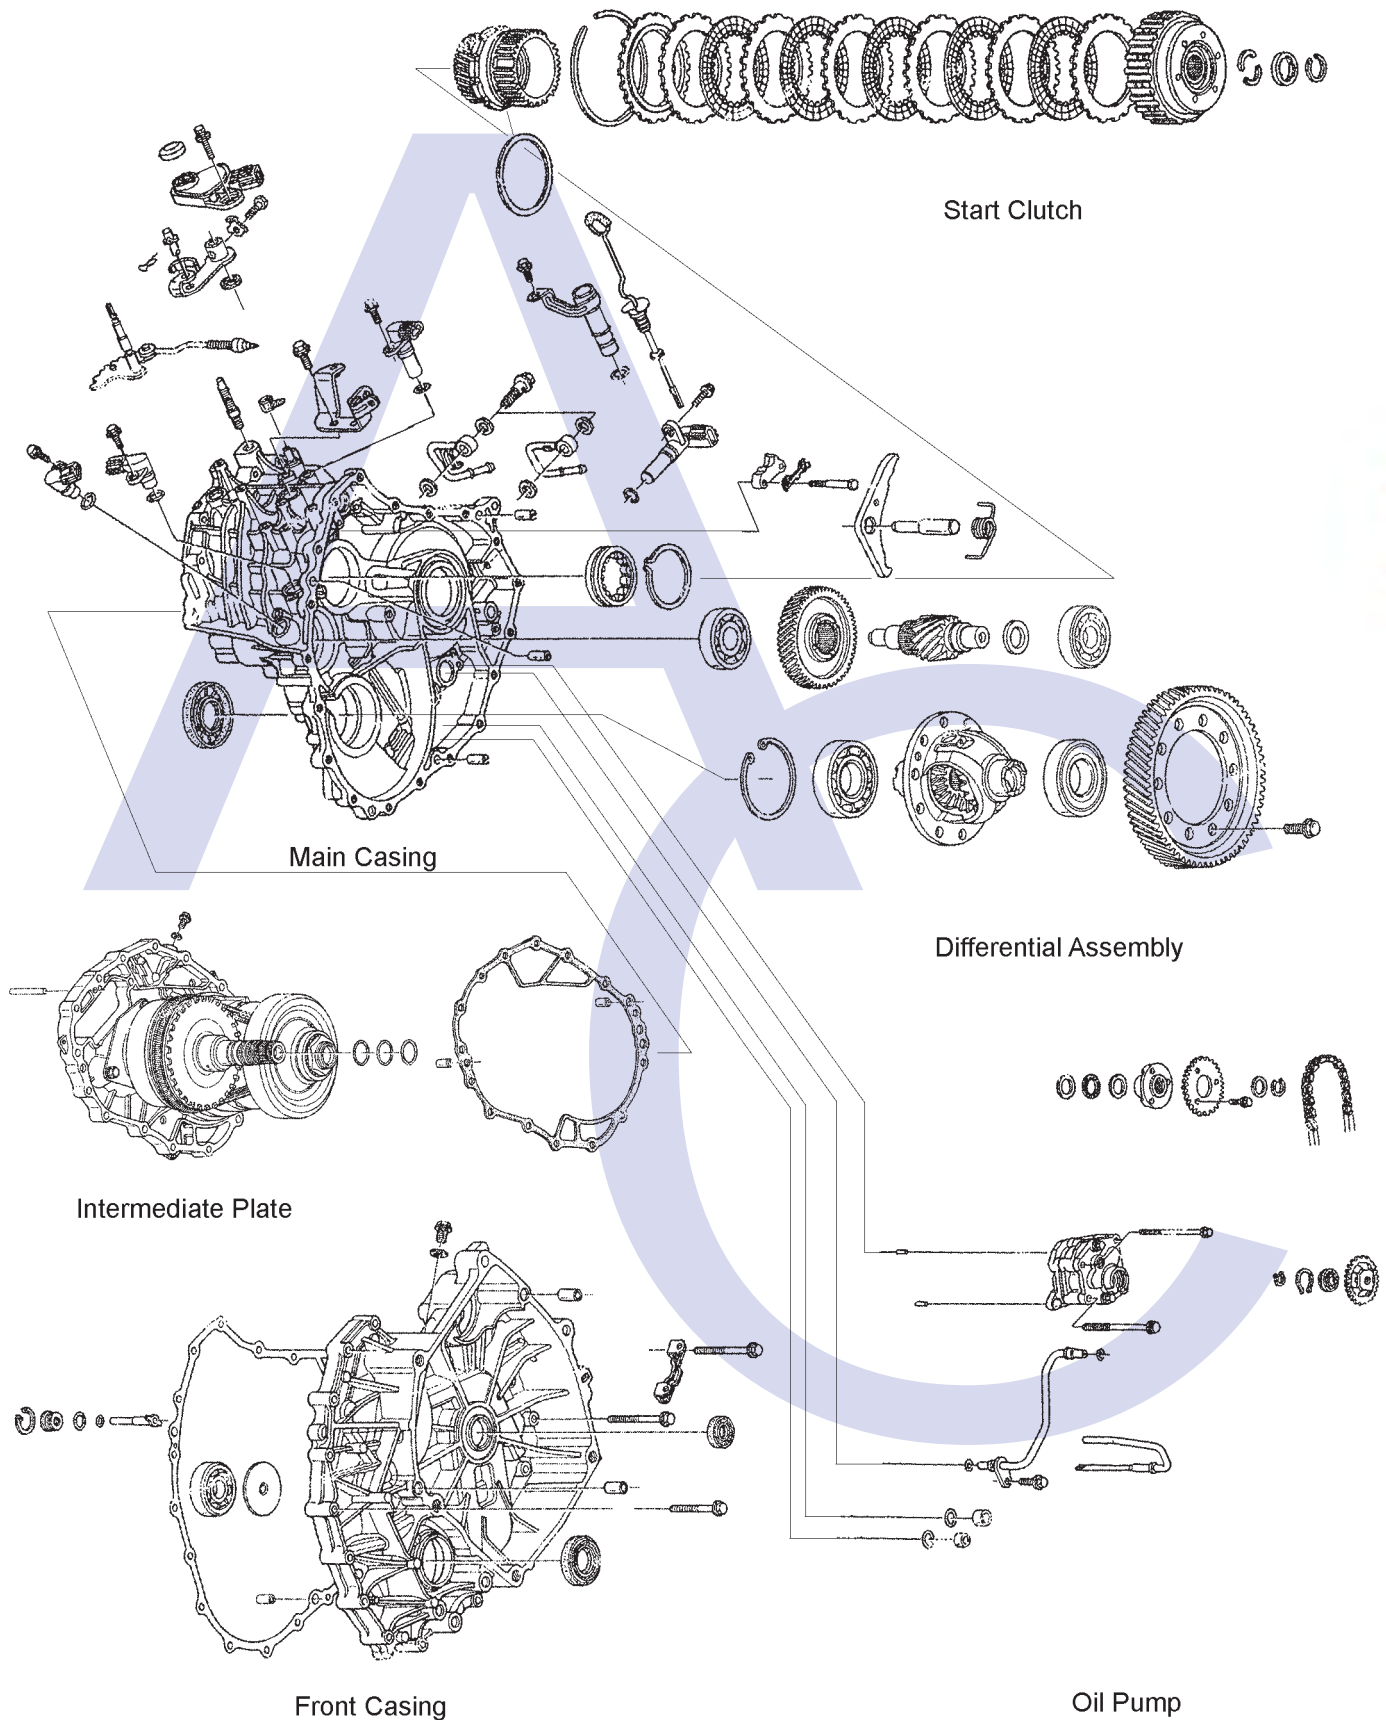

HONDA SMLA, SPSA (Honda Civic Hybrid 2006-) CONSTANTLY VARIABLE FWD (Electronic Control)

AUTOMATIC CHOICE

THE AUTOMATIC TRANSMISSION PARTS WAREHOUSE

A

HONDA SMLA, SPSA (Honda Civic Hybrid 2006-) CONSTANTLY VARIABLE FWD (Electronic Control)

AUTOMATIC CHOICE

THE AUTOMATIC TRANSMISSION PARTS WAREHOUSE

B

HONDA SMLA, SPSA (Honda Civic Hybrid 2006-) CONSTANTLY VARIABLE FWD (Electronic Control)

AUTOMATIC CHOICE

THE AUTOMATIC TRANSMISSION PARTS WAREHOUSE

ILL NO.	DESCRIPTION	YEARS	QTY	PART NO
KITS				
Kit	Overhaul Kit (Precision).....	06-ON	1	HON4.OHK63
GASKETS				
RUBBER COMPONENTS				
METAL CLAD SEALS				
MOULDED PISTONS				
SEALING RINGS				
FRICTION PLATES				
STEEL PLATES				
PRESSURE PLATES				
SPRINGS & CIRCLIPS				
FILTERS				
BANDS				
BUSHINGS				

ILL NO.	DESCRIPTION	YEARS	QTY	PART NO
THRUST WASHERS & BEARINGS				
ELECTRICAL COMPONENTS				
VALVE BODY PARTS				
HARD PARTS				
SPECIAL ITEMS				
TOOLS & MANUALS				

HONDA SMLA, SPSA (Honda Civic Hybrid 2006-) CONSTANTLY VARIABLE FWD (Electronic Control)