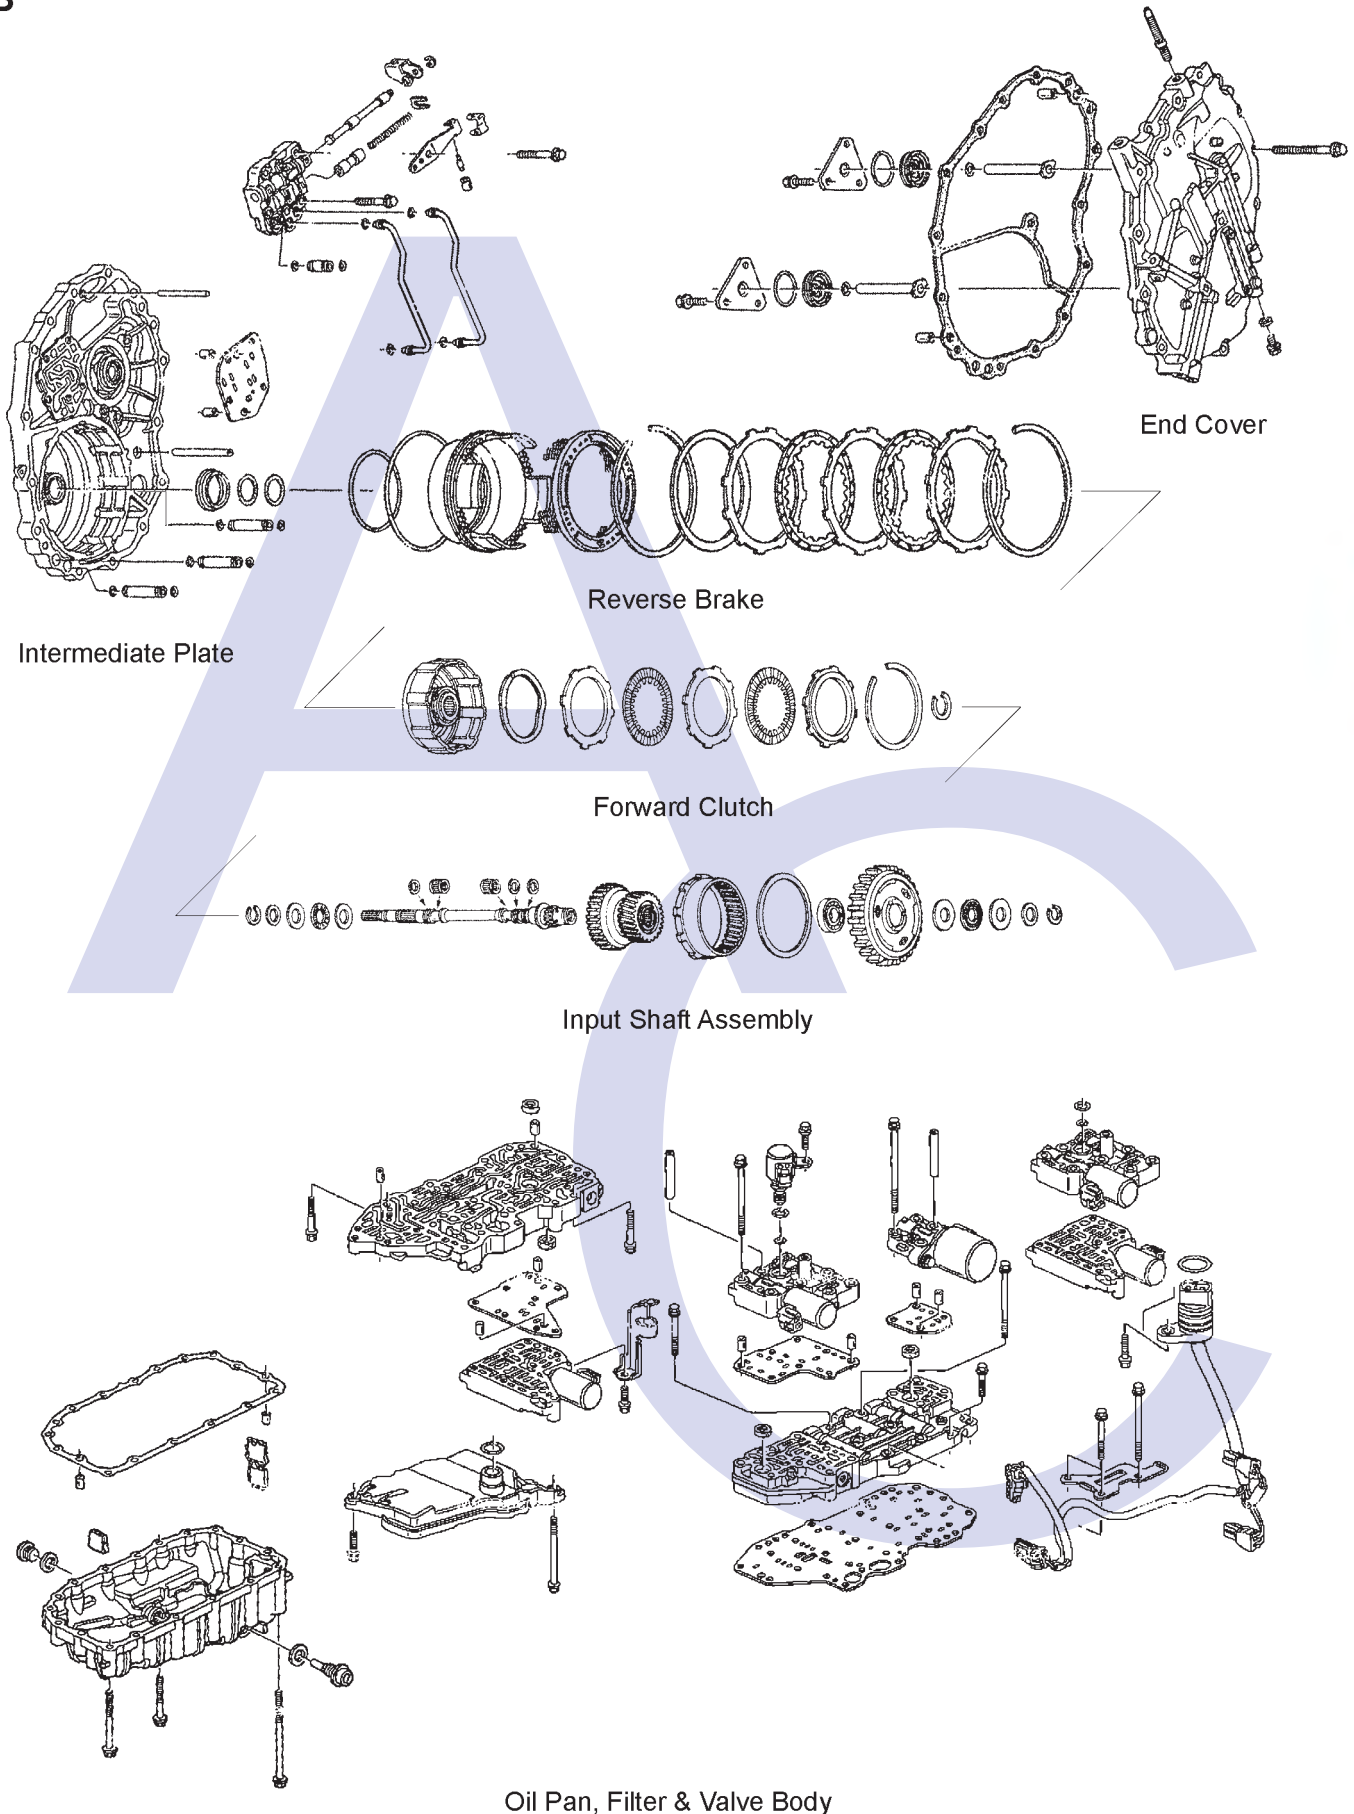

HONDA SMLA, SPSA (Honda Civic Hybrid 2006-) CONSTANTLY VARIABLE FWD (Electronic Control)

AUTOMATIC CHOICE

THE AUTOMATIC TRANSMISSION PARTS WAREHOUSE

B