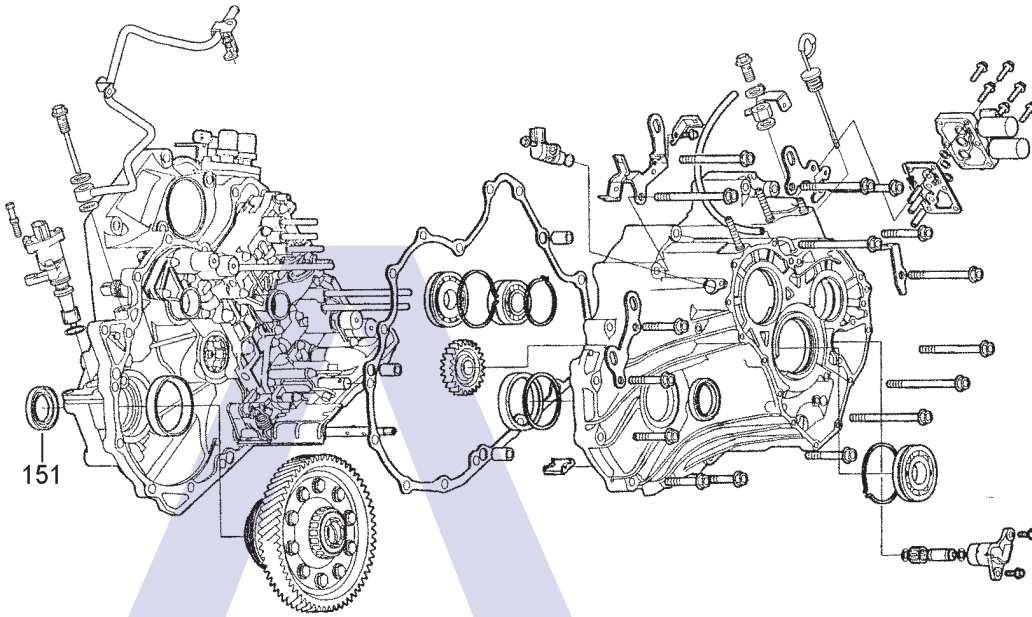

## 4 Speed 3 Shaft FWD (Electronic Control)

AUTOMATIC CHOICE

THE AUTOMATIC TRANSMISSION PARTS WAREHOUSE

# MPZA (Accord V6 95-97) 4 Speed 3 Shaft FWD (Electronic Control)

AUTOMATIC CHOICE

THE AUTOMATIC TRANSMISSION PARTS WAREHOUSE

E

F

G

## 4 Speed 3 Shaft FWD (Electronic Control)

AUTOMATIC CHOICE

THE AUTOMATIC TRANSMISSION PARTS WAREHOUSE

ILL NO.	DESCRIPTION	YEARS	QTY	PART NO
<b>KITS</b>				
Kit	Overhaul (Transtec).....	95-02	1	HON4.OHK10
Kit	Overhaul (Precision).....	95-97	1	HON4.OHK70
<b>GASKETS</b>				
<b>RUBBER COMPONENTS</b>				
<b>METAL CLAD SEALS</b>				
150F	Converter Seal.....	95-02	1	HON4.MCS01
151E	Axle Seal Left Hand.....	95-02	1	HON4.MCS04
<b>SEALING RINGS</b>				
<b>FRICITION PLATES</b>				
Kit	Friction Plate (Alto) .....	95-97	1	HON4.FRK53
250B	Low Clutch (132mm OD x 1.90mm x 49T) ..	95-97	4	HON4.FRP14
251B	Second Clutch (Alto) (120mm OD x 1.90mm x 44T) ..	95-97	5	HON4.FRP54
253F	Second Clutch (120mm OD x 1.90mm x 44T) ..	95-02	6	HON4.FRP54
250B	Third Clutch (Alto) (120mm OD x 1.90mm x 44T) ..	95-02	4	HON4.FRP54
251C	Fourth Clutch (Alto) (120mm OD x 1.90mm x 44T) ..	95-02	4	HON4.FRP54
254D	First Hold Clutch (Aftermarket) (116mm OD x 1.90mm x 44T) ..	95-97	3	HON4.FRP15
254D	First Hold Clutch (Alto) (116mm OD x 1.90mm x 44T) ..	95-97	3	HON4.FRP61
<b>STEEL PLATES</b>				
Kit	Steel Plate (Alto).....	95-97	1	HON4.STK53
300B	Low Clutch (103mm ID x 2.00mm x 18T)....	95-97	4	HON4.STP14
301B	Second Clutch (93mm ID x 2.00mm x 24T) .....	95-97	5	HON4.STP03
301B	Second Clutch Selective (93mm ID x 2.10mm x 24T) .....	95-97	AR	HON4.STP26
302C	Third Clutch (93mm ID x 2.00mm x 24T) .....	95-97	4	HON4.STP03
302C	Third Clutch Selective (93mm ID x 2.10mm x 24T) .....	95-97	AR	HON4.STP26
303C	Fourth Clutch (93mm ID x 2.00mm x 24T) .....	95-97	4	HON4.STP03
303C	Fourth Clutch Selective (93mm ID x 2.10mm x 24T) .....	95-97	AR	HON4.STP26
304D	Low Hold Clutch (93mm ID x 2.00mm x 6T).....	95-97	3	HON4.STP23