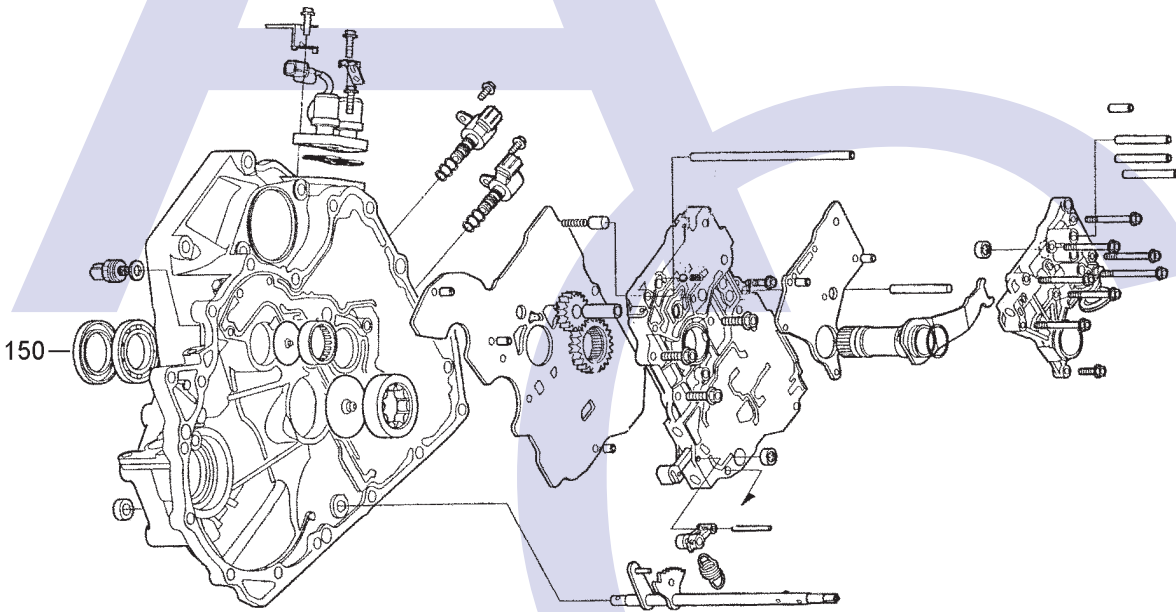

# MPZA (Accord V6 95-97) 4 Speed 3 Shaft FWD (Electronic Control)

AUTOMATIC CHOICE

THE AUTOMATIC TRANSMISSION PARTS WAREHOUSE

E

F

G