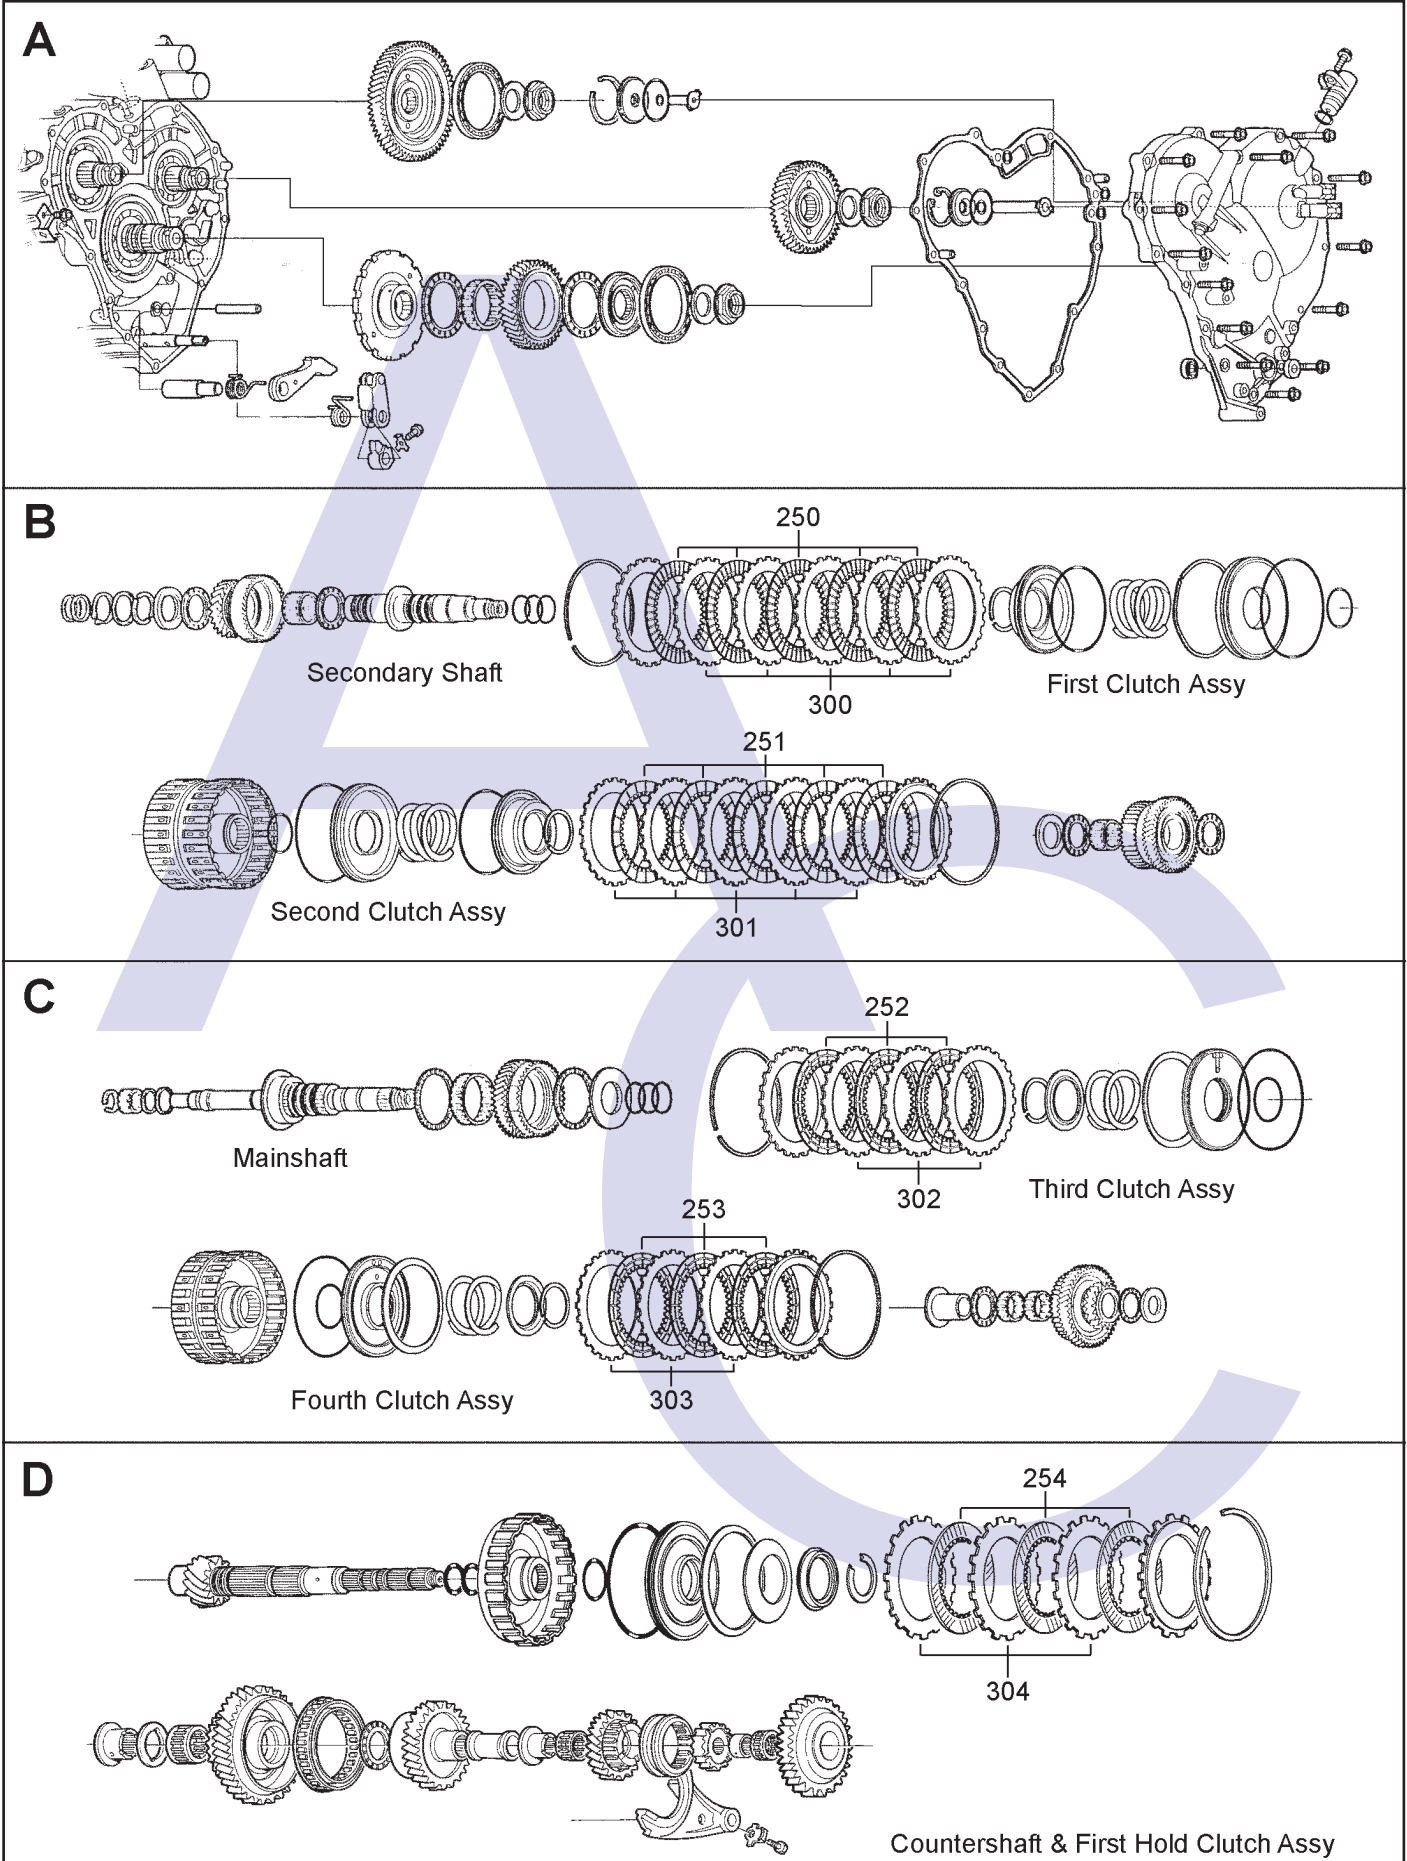

# MPZA (Accord V6 95-97)

## 4 Speed 3 Shaft FWD (Electronic Control)

AUTOMATIC CHOICE

THE AUTOMATIC TRANSMISSION PARTS WAREHOUSE

# MPZA (Accord V6 95-97) 4 Speed 3 Shaft FWD (Electronic Control)

AUTOMATIC CHOICE

THE AUTOMATIC TRANSMISSION PARTS WAREHOUSE

E

F

G

## 4 Speed 3 Shaft FWD (Electronic Control)

AUTOMATIC CHOICE

THE AUTOMATIC TRANSMISSION PARTS WAREHOUSE

ILL NO.	DESCRIPTION	YEARS	QTY	PART NO
<b>KITS</b>				
Kit	Overhaul (Transtec).....	95-02	1	HON4.OHK10
Kit	Overhaul (Precision).....	95-97	1	HON4.OHK70
<b>GASKETS</b>				
<b>RUBBER COMPONENTS</b>				
<b>METAL CLAD SEALS</b>				
150F	Converter Seal.....	95-02	1	HON4.MCS01
151E	Axle Seal Left Hand.....	95-02	1	HON4.MCS04
<b>SEALING RINGS</b>				
<b>FRICITION PLATES</b>				
Kit	Friction Plate (Alto) .....	95-97	1	HON4.FRK53
250B	Low Clutch (132mm OD x 1.90mm x 49T) ..	95-97	4	HON4.FRP14
251B	Second Clutch (Alto) (120mm OD x 1.90mm x 44T) ..	95-97	5	HON4.FRP54
253F	Second Clutch (120mm OD x 1.90mm x 44T) ..	95-02	6	HON4.FRP54
250B	Third Clutch (Alto) (120mm OD x 1.90mm x 44T) ..	95-02	4	HON4.FRP54
251C	Fourth Clutch (Alto) (120mm OD x 1.90mm x 44T) ..	95-02	4	HON4.FRP54
254D	First Hold Clutch (Aftermarket) (116mm OD x 1.90mm x 44T) ..	95-97	3	HON4.FRP15
254D	First Hold Clutch (Alto) (116mm OD x 1.90mm x 44T) ..	95-97	3	HON4.FRP61
<b>STEEL PLATES</b>				
Kit	Steel Plate (Alto).....	95-97	1	HON4.STK53
300B	Low Clutch (103mm ID x 2.00mm x 18T)....	95-97	4	HON4.STP14
301B	Second Clutch (93mm ID x 2.00mm x 24T) .....	95-97	5	HON4.STP03
301B	Second Clutch Selective (93mm ID x 2.10mm x 24T) .....	95-97	AR	HON4.STP26
302C	Third Clutch (93mm ID x 2.00mm x 24T) .....	95-97	4	HON4.STP03
302C	Third Clutch Selective (93mm ID x 2.10mm x 24T) .....	95-97	AR	HON4.STP26
303C	Fourth Clutch (93mm ID x 2.00mm x 24T) .....	95-97	4	HON4.STP03
303C	Fourth Clutch Selective (93mm ID x 2.10mm x 24T) .....	95-97	AR	HON4.STP26
304D	Low Hold Clutch (93mm ID x 2.00mm x 6T).....	95-97	3	HON4.STP23