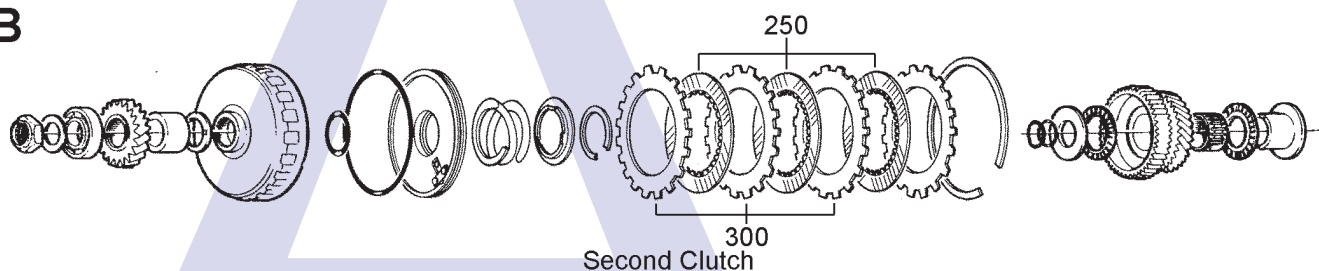

MPYA (Legend 91-95) M5DA (96-98) M5HA (96-ON) FWD WITH OIL PAN (Electronic Control)

AUTOMATIC CHOICE

THE AUTOMATIC TRANSMISSION PARTS WAREHOUSE

A

B

C

D

E

MPYA (Legend 91-95) M5DA (96-98) M5HA (96-ON) FWD WITH OIL PAN (Electronic Control)

AUTOMATIC CHOICE

THE AUTOMATIC TRANSMISSION PARTS WAREHOUSE

MPYA (Legend 91-95) M5DA (96-98) M5HA (96-ON) FWD WITH OIL PAN (Electronic Control)

AUTOMATIC CHOICE

THE AUTOMATIC TRANSMISSION PARTS WAREHOUSE

ILL NO.	DESCRIPTION	YEARS	QTY	PART NO
KITS				
Kit	Overhaul Combo (Transtec)	91-98	1	HON4.OHK09
Kit	Overhaul M5HA, M5DA (Precision).....	96-98	1	HON4.OHK74
Kit	Gasket & Seal.....	91-ON	1	HON4.GSK09
GASKETS				
102H	Oil Pan.....	91-ON	1	HON4.GAS11
RUBBER COMPONENTS				
METAL CLAD SEALS				
150E	Converter Seal.....	91-ON	1	HON4.MCS09
MOULDED PISTONS				
SEALING RINGS				
FRICTION PLATES				
Kit	Friction Plate (Alto) (MPYA)	91-95	1	HON4.FRK51
250B	Second Clutch (Aftermarket) (128mm OD x 2.00mm x 45T) ..	91-95	4	HON4.FRP06
251C	Reverse Clutch (Aftermarket) (128mm OD x 2.00mm x 45T) ..	91-95	4	HON4.FRP07
252F	First Clutch (Aftermarket) (128mm OD x 2.00mm x 45T) ..	91-95	4	HON4.FRP07
253F	Fourth Clutch (Aftermarket) (128mm OD x 2.30mm x 45T) ..	91-95	4	HON4.FRP08
254G	First Hold Clutch (Aftermarket) (128mm OD x 2.00mm x 45T) ..	91-95	4	HON4.FRP07
255G	Third Clutch (Aftermarket) (128mm OD x 2.40mm x 45T) ..	91-95	4	HON4.FRP09
STEEL PLATES				
Kit	Steel Plate MPYA (Alto).....	91-95	1	HON4.STK51
Kit	Steel Plate M5HA, M5DA (Alto).....	96-ON	1	HON4.STK52
300B	Second Clutch (95mm ID x 2.00mm x 20T)	91-ON	4	HON4.STP07
301C	Reverse Clutch (95mm ID x 2.00mm x 20T)	91-ON	4	HON4.STP07
302F	First Clutch (95mm ID x 2.00mm x 20T)	91-ON	4	HON4.STP07
303F	Fourth Clutch (95mm ID x 2.60mm x 20T)	91-ON	4	HON4.STP08
304G	First Hold Clutch (95mm ID x 2.00mm x 20T)	91-ON	4	HON4.STP07
305G	Third Clutch (95mm ID x 2.60mm x 20T)	91-ON	4	HON4.STP08