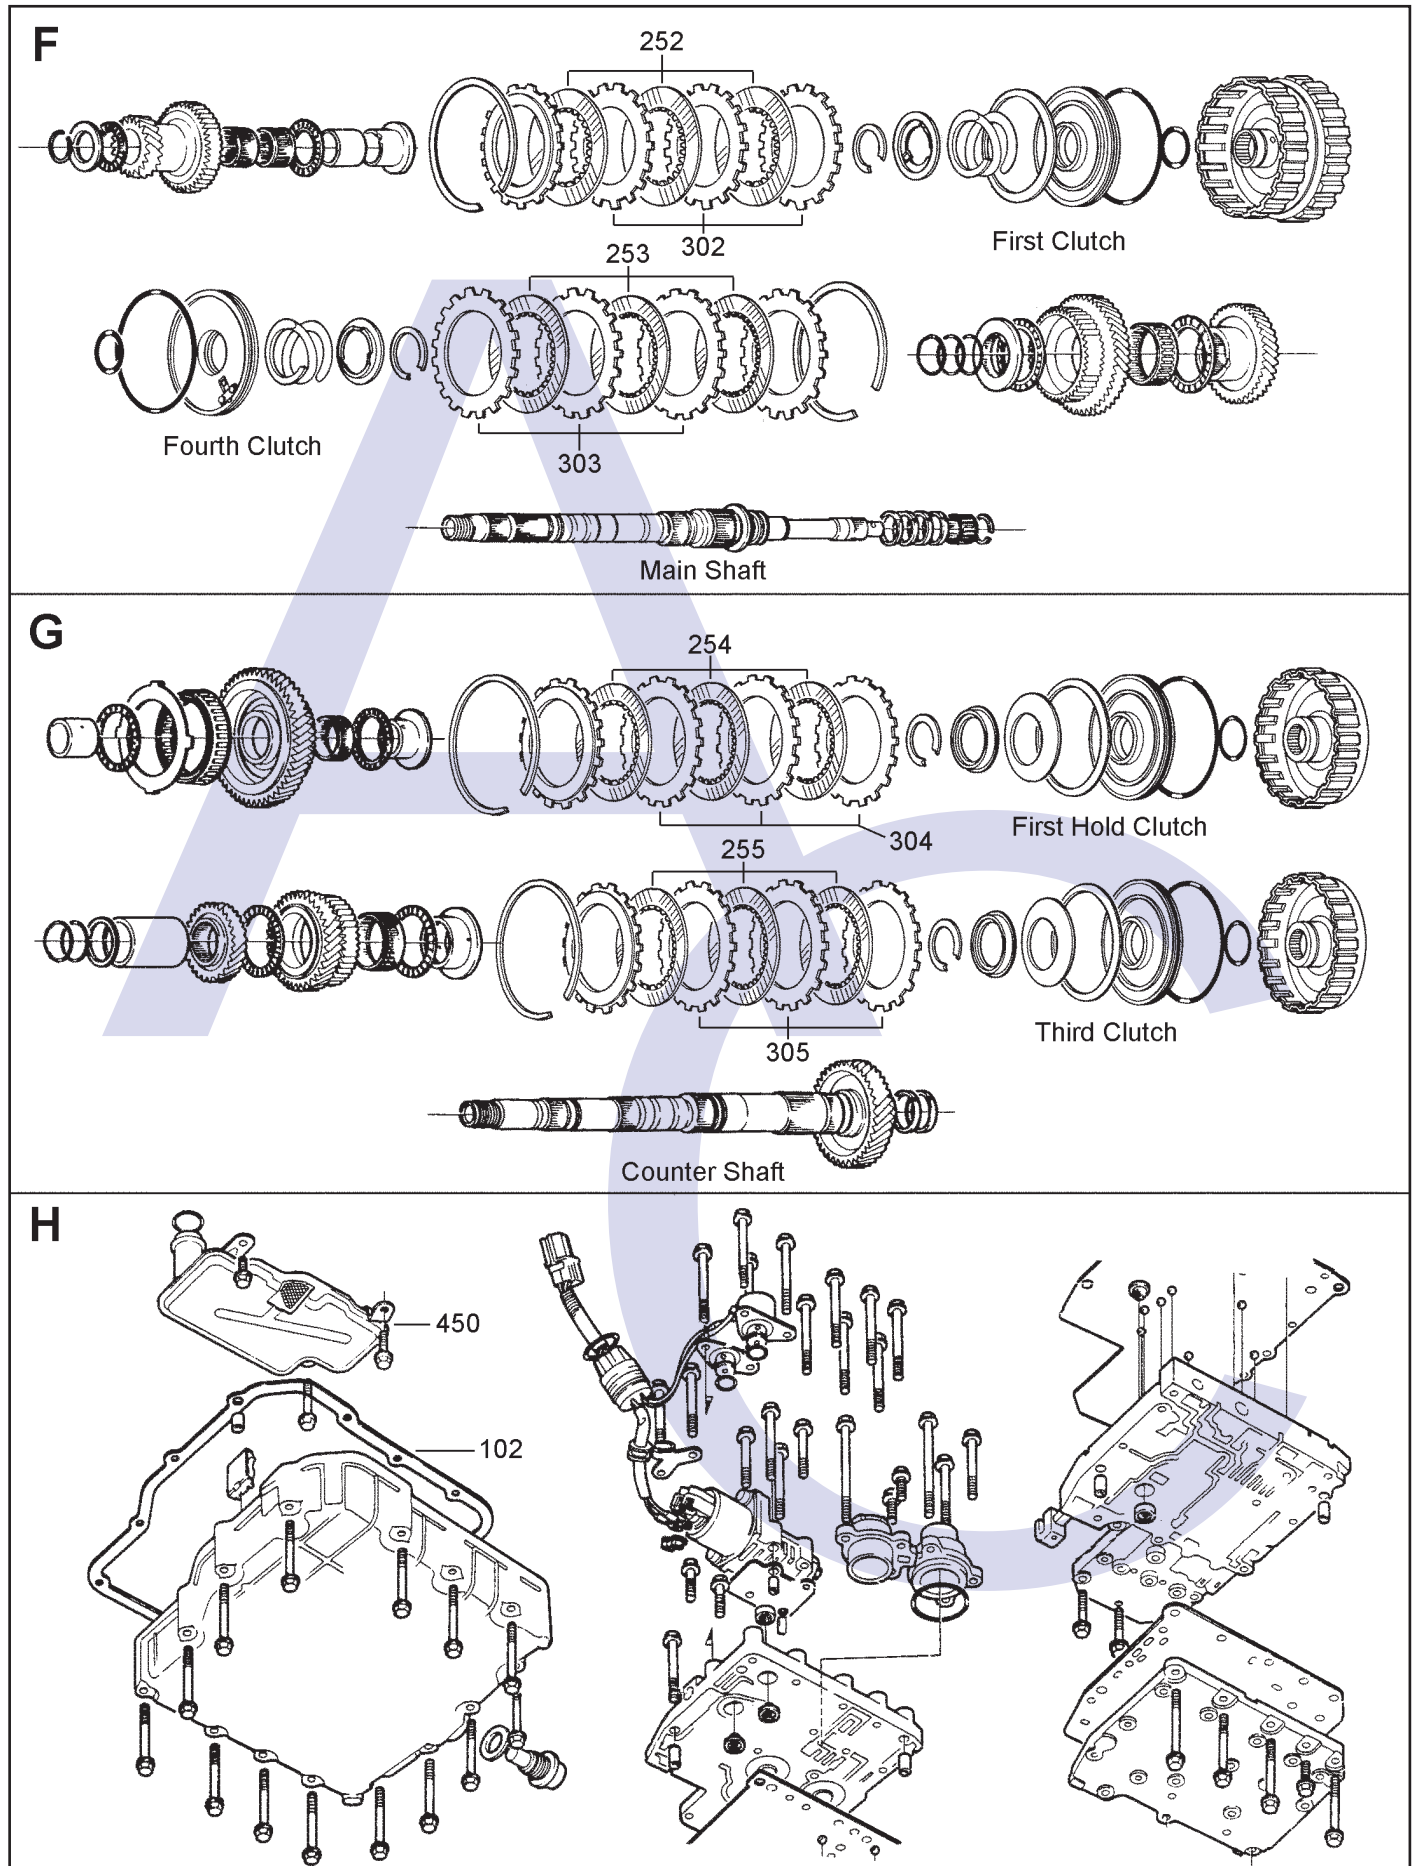

MPYA (Legend 91-95) M5DA (96-98) M5HA (96-ON) FWD WITH OIL PAN (Electronic Control)

AUTOMATIC CHOICE

THE AUTOMATIC TRANSMISSION PARTS WAREHOUSE

A

B

C

D

E

MPYA (Legend 91-95) M5DA (96-98) M5HA (96-ON) FWD WITH OIL PAN (Electronic Control)

AUTOMATIC CHOICE

THE AUTOMATIC TRANSMISSION PARTS WAREHOUSE

MPYA (Legend 91-95) M5DA (96-98) M5HA (96-ON) FWD WITH OIL PAN (Electronic Control)

AUTOMATIC CHOICE

THE AUTOMATIC TRANSMISSION PARTS WAREHOUSE

ILL NO.	DESCRIPTION	YEARS	QTY	PART NO
KITS				
Kit	Overhaul Combo (Transtec)	91-98	1	HON4.OHK09
Kit	Overhaul M5HA, M5DA (Precision).....	96-98	1	HON4.OHK74
Kit	Gasket & Seal.....	91-ON	1	HON4.GSK09
GASKETS				
102H	Oil Pan.....	91-ON	1	HON4.GAS11
RUBBER COMPONENTS				
METAL CLAD SEALS				
150E	Converter Seal.....	91-ON	1	HON4.MCS09
MOULDED PISTONS				
SEALING RINGS				
FRICTION PLATES				
Kit	Friction Plate (Alto) (MPYA)	91-95	1	HON4.FRK51
250B	Second Clutch (Aftermarket) (128mm OD x 2.00mm x 45T) ..	91-95	4	HON4.FRP06
251C	Reverse Clutch (Aftermarket) (128mm OD x 2.00mm x 45T) ..	91-95	4	HON4.FRP07
252F	First Clutch (Aftermarket) (128mm OD x 2.00mm x 45T) ..	91-95	4	HON4.FRP07
253F	Fourth Clutch (Aftermarket) (128mm OD x 2.30mm x 45T) ..	91-95	4	HON4.FRP08
254G	First Hold Clutch (Aftermarket) (128mm OD x 2.00mm x 45T) ..	91-95	4	HON4.FRP07
255G	Third Clutch (Aftermarket) (128mm OD x 2.40mm x 45T) ..	91-95	4	HON4.FRP09
STEEL PLATES				
Kit	Steel Plate MPYA (Alto).....	91-95	1	HON4.STK51
Kit	Steel Plate M5HA, M5DA (Alto).....	96-ON	1	HON4.STK52
300B	Second Clutch (95mm ID x 2.00mm x 20T)	91-ON	4	HON4.STP07
301C	Reverse Clutch (95mm ID x 2.00mm x 20T)	91-ON	4	HON4.STP07
302F	First Clutch (95mm ID x 2.00mm x 20T)	91-ON	4	HON4.STP07
303F	Fourth Clutch (95mm ID x 2.60mm x 20T)	91-ON	4	HON4.STP08
304G	First Hold Clutch (95mm ID x 2.00mm x 20T)	91-ON	4	HON4.STP07
305G	Third Clutch (95mm ID x 2.60mm x 20T)	91-ON	4	HON4.STP08