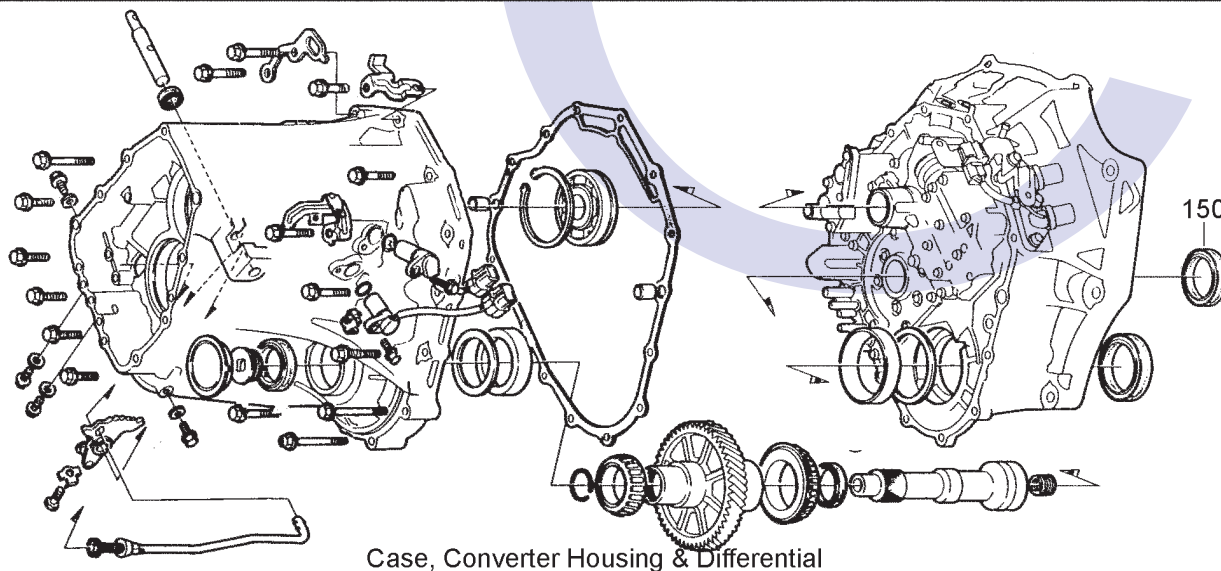

MPYA (Legend 91-95) M5DA (96-98) M5HA (96-ON) FWD WITH OIL PAN (Electronic Control)

AUTOMATIC CHOICE

THE AUTOMATIC TRANSMISSION PARTS WAREHOUSE

A

B

C

D

E

MPYA (Legend 91-95) M5DA (96-98) M5HA (96-ON) FWD WITH OIL PAN (Electronic Control)

AUTOMATIC CHOICE

THE AUTOMATIC TRANSMISSION PARTS WAREHOUSE

MPYA (Legend 91-95) M5DA (96-98) M5HA (96-ON) FWD WITH OIL PAN (Electronic Control)

AUTOMATIC CHOICE

THE AUTOMATIC TRANSMISSION PARTS WAREHOUSE

ILL NO.	DESCRIPTION	YEARS	QTY	PART NO
KITS				
Kit	Overhaul Combo (Transtec)	91-98	1	HON4.OHK09
Kit	Overhaul M5HA, M5DA (Precision).....	96-98	1	HON4.OHK74
Kit	Gasket & Seal.....	91-ON	1	HON4.GSK09
GASKETS				
102H	Oil Pan.....	91-ON	1	HON4.GAS11
RUBBER COMPONENTS				
METAL CLAD SEALS				
150E	Converter Seal.....	91-ON	1	HON4.MCS09
MOULDED PISTONS				
SEALING RINGS				
FRICTION PLATES				
Kit	Friction Plate (Alto) (MPYA)	91-95	1	HON4.FRK51
250B	Second Clutch (Aftermarket) (128mm OD x 2.00mm x 45T) ..	91-95	4	HON4.FRP06
251C	Reverse Clutch (Aftermarket) (128mm OD x 2.00mm x 45T) ..	91-95	4	HON4.FRP07
252F	First Clutch (Aftermarket) (128mm OD x 2.00mm x 45T) ..	91-95	4	HON4.FRP07
253F	Fourth Clutch (Aftermarket) (128mm OD x 2.30mm x 45T) ..	91-95	4	HON4.FRP08
254G	First Hold Clutch (Aftermarket) (128mm OD x 2.00mm x 45T) ..	91-95	4	HON4.FRP07
255G	Third Clutch (Aftermarket) (128mm OD x 2.40mm x 45T) ..	91-95	4	HON4.FRP09
STEEL PLATES				
Kit	Steel Plate MPYA (Alto).....	91-95	1	HON4.STK51
Kit	Steel Plate M5HA, M5DA (Alto).....	96-ON	1	HON4.STK52
300B	Second Clutch (95mm ID x 2.00mm x 20T)	91-ON	4	HON4.STP07
301C	Reverse Clutch (95mm ID x 2.00mm x 20T)	91-ON	4	HON4.STP07
302F	First Clutch (95mm ID x 2.00mm x 20T)	91-ON	4	HON4.STP07
303F	Fourth Clutch (95mm ID x 2.60mm x 20T)	91-ON	4	HON4.STP08
304G	First Hold Clutch (95mm ID x 2.00mm x 20T)	91-ON	4	HON4.STP07
305G	Third Clutch (95mm ID x 2.60mm x 20T)	91-ON	4	HON4.STP08