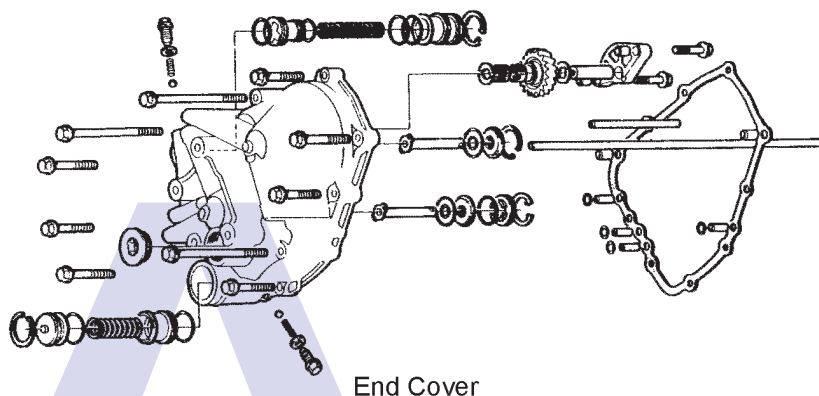

MPYA (Legend 91-95) M5DA (96-98) M5HA (96-ON) FWD WITH OIL PAN (Electronic Control)

AUTOMATIC CHOICE

THE AUTOMATIC TRANSMISSION PARTS WAREHOUSE

A

B

C

D

E

MPYA (Legend 91-95) M5DA (96-98) M5HA (96-ON) FWD WITH OIL PAN (Electronic Control)

AUTOMATIC CHOICE

THE AUTOMATIC TRANSMISSION PARTS WAREHOUSE

MPYA (Legend 91-95) M5DA (96-98) M5HA (96-ON) FWD WITH OIL PAN (Electronic Control)

AUTOMATIC CHOICE

THE AUTOMATIC TRANSMISSION PARTS WAREHOUSE

ILL NO.	DESCRIPTION	YEARS	QTY	PART NO
KITS				
Kit	Overhaul Combo (Transtec)	91-98	1	HON4.OHK09
Kit	Overhaul M5HA, M5DA (Precision).....	96-98	1	HON4.OHK74
Kit	Gasket & Seal.....	91-ON	1	HON4.GSK09
GASKETS				
102H	Oil Pan.....	91-ON	1	HON4.GAS11
RUBBER COMPONENTS				
METAL CLAD SEALS				
150E	Converter Seal.....	91-ON	1	HON4.MCS09
MOULDED PISTONS				
SEALING RINGS				
FRICTION PLATES				
Kit	Friction Plate (Alto) (MPYA)	91-95	1	HON4.FRK51
250B	Second Clutch (Aftermarket) (128mm OD x 2.00mm x 45T) ..	91-95	4	HON4.FRP06
251C	Reverse Clutch (Aftermarket) (128mm OD x 2.00mm x 45T) ..	91-95	4	HON4.FRP07
252F	First Clutch (Aftermarket) (128mm OD x 2.00mm x 45T) ..	91-95	4	HON4.FRP07
253F	Fourth Clutch (Aftermarket) (128mm OD x 2.30mm x 45T) ..	91-95	4	HON4.FRP08
254G	First Hold Clutch (Aftermarket) (128mm OD x 2.00mm x 45T) ..	91-95	4	HON4.FRP07
255G	Third Clutch (Aftermarket) (128mm OD x 2.40mm x 45T) ..	91-95	4	HON4.FRP09
STEEL PLATES				
Kit	Steel Plate MPYA (Alto).....	91-95	1	HON4.STK51
Kit	Steel Plate M5HA, M5DA (Alto).....	96-ON	1	HON4.STK52
300B	Second Clutch (95mm ID x 2.00mm x 20T)	91-ON	4	HON4.STP07
301C	Reverse Clutch (95mm ID x 2.00mm x 20T)	91-ON	4	HON4.STP07
302F	First Clutch (95mm ID x 2.00mm x 20T)	91-ON	4	HON4.STP07
303F	Fourth Clutch (95mm ID x 2.60mm x 20T)	91-ON	4	HON4.STP08
304G	First Hold Clutch (95mm ID x 2.00mm x 20T)	91-ON	4	HON4.STP07
305G	Third Clutch (95mm ID x 2.60mm x 20T)	91-ON	4	HON4.STP08