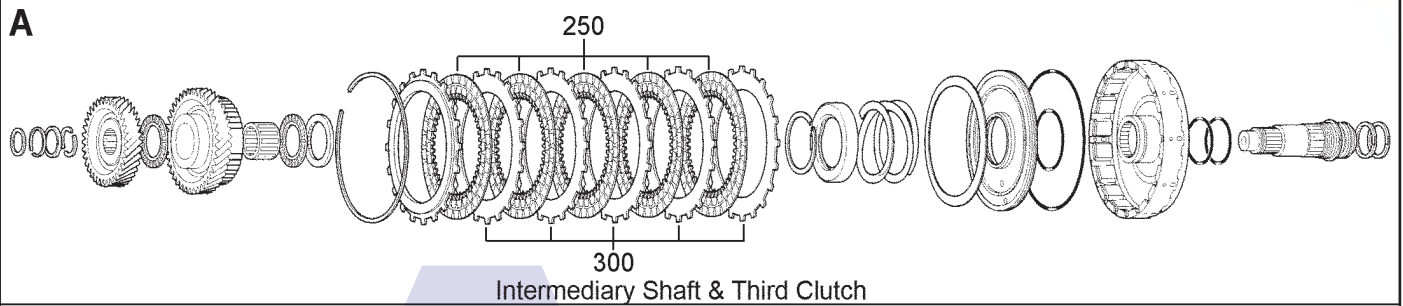

HONDA BDKA, MDKA (Acura MDX 2003-On), MJBA (RL 3.5L 2005- On),
MDRA (Vue 2004-On)
5 Speed AWD (Electronic Control)

AUTOMATIC CHOICE

THE AUTOMATIC TRANSMISSION PARTS WAREHOUSE