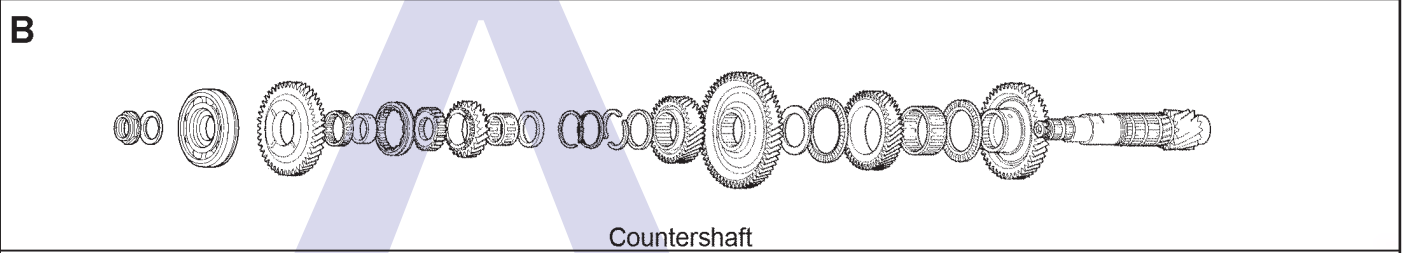

HONDA BDKA, MDKA (Acura MDX 2003-On), MJBA (RL 3.5L 2005- On),
MDRA (Vue 2004-On)
5 Speed AWD (Electronic Control)

AUTOMATIC CHOICE

THE AUTOMATIC TRANSMISSION PARTS WAREHOUSE