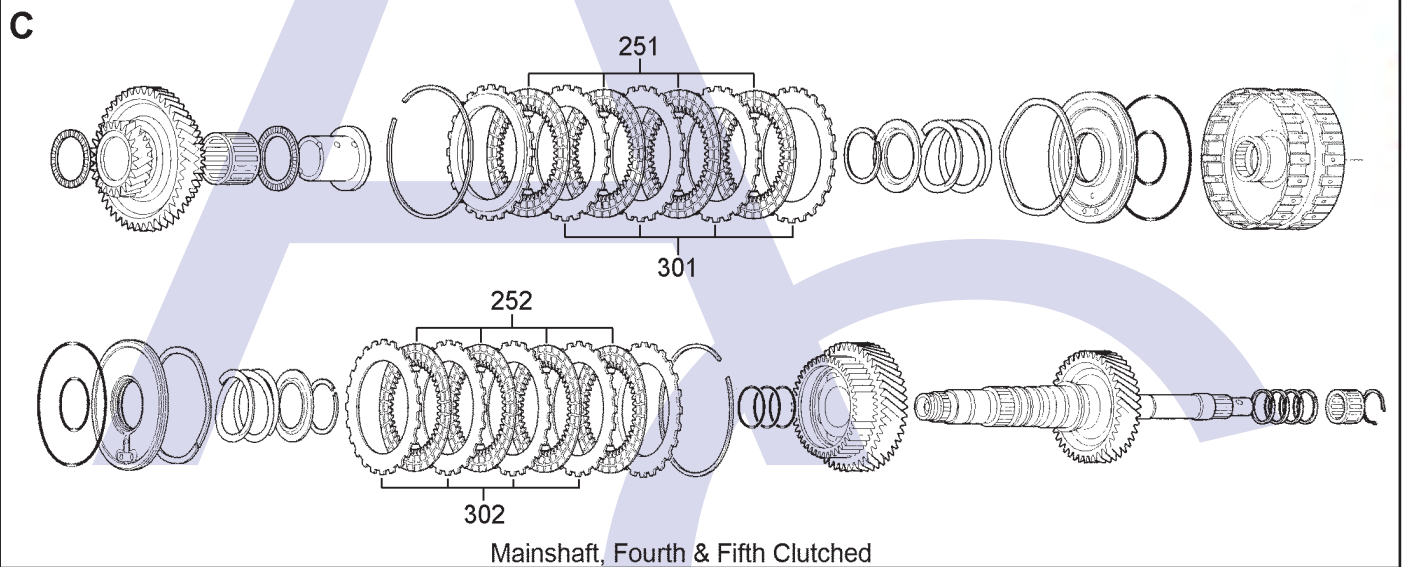

HONDA BDKA, MDKA (Acura MDX 2003-On), MJBA (RL 3.5L 2005- On),
MDRA (Vue 2004-On)
5 Speed AWD (Electronic Control)

AUTOMATIC CHOICE

THE AUTOMATIC TRANSMISSION PARTS WAREHOUSE