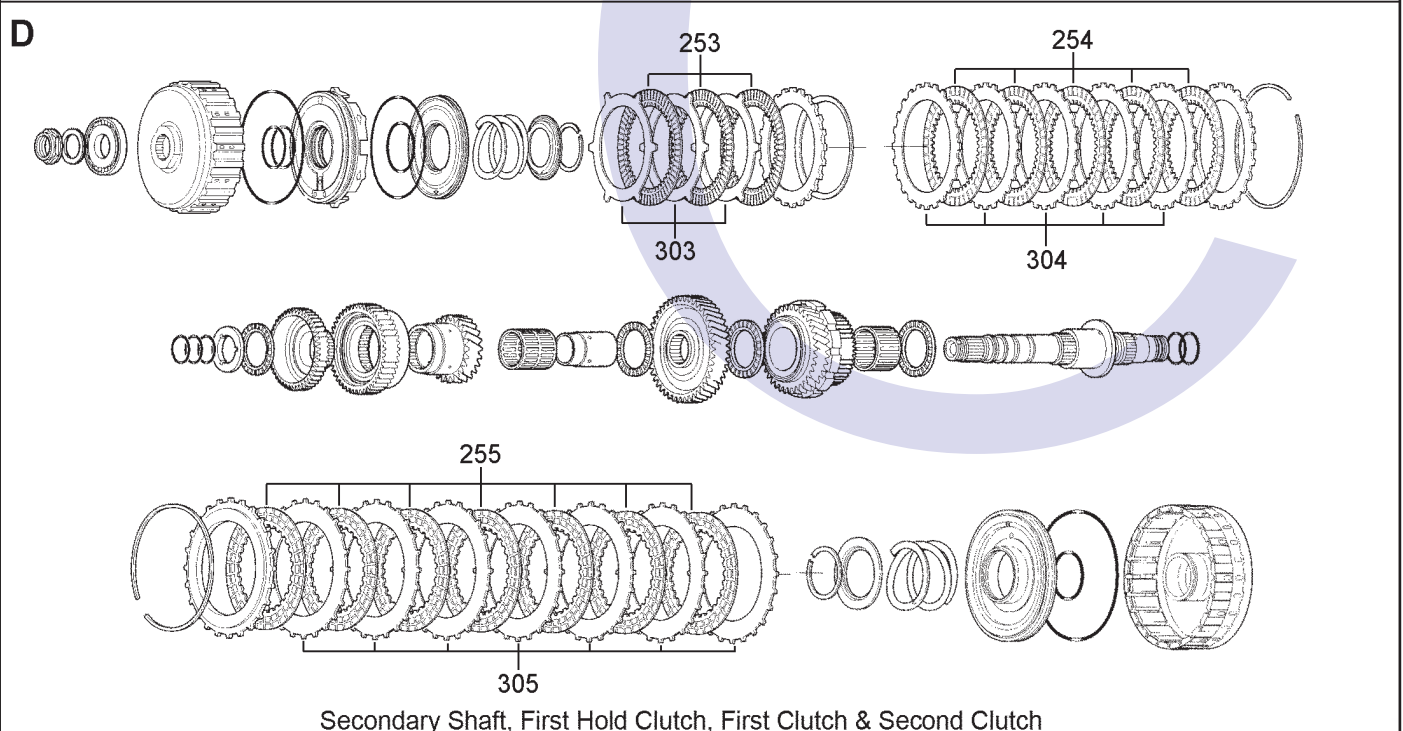

HONDA BDKA, MDKA (Acura MDX 2003-On), MJBA (RL 3.5L 2005- On),
MDRA (Vue 2004-On)
5 Speed AWD (Electronic Control)

AUTOMATIC CHOICE

THE AUTOMATIC TRANSMISSION PARTS WAREHOUSE