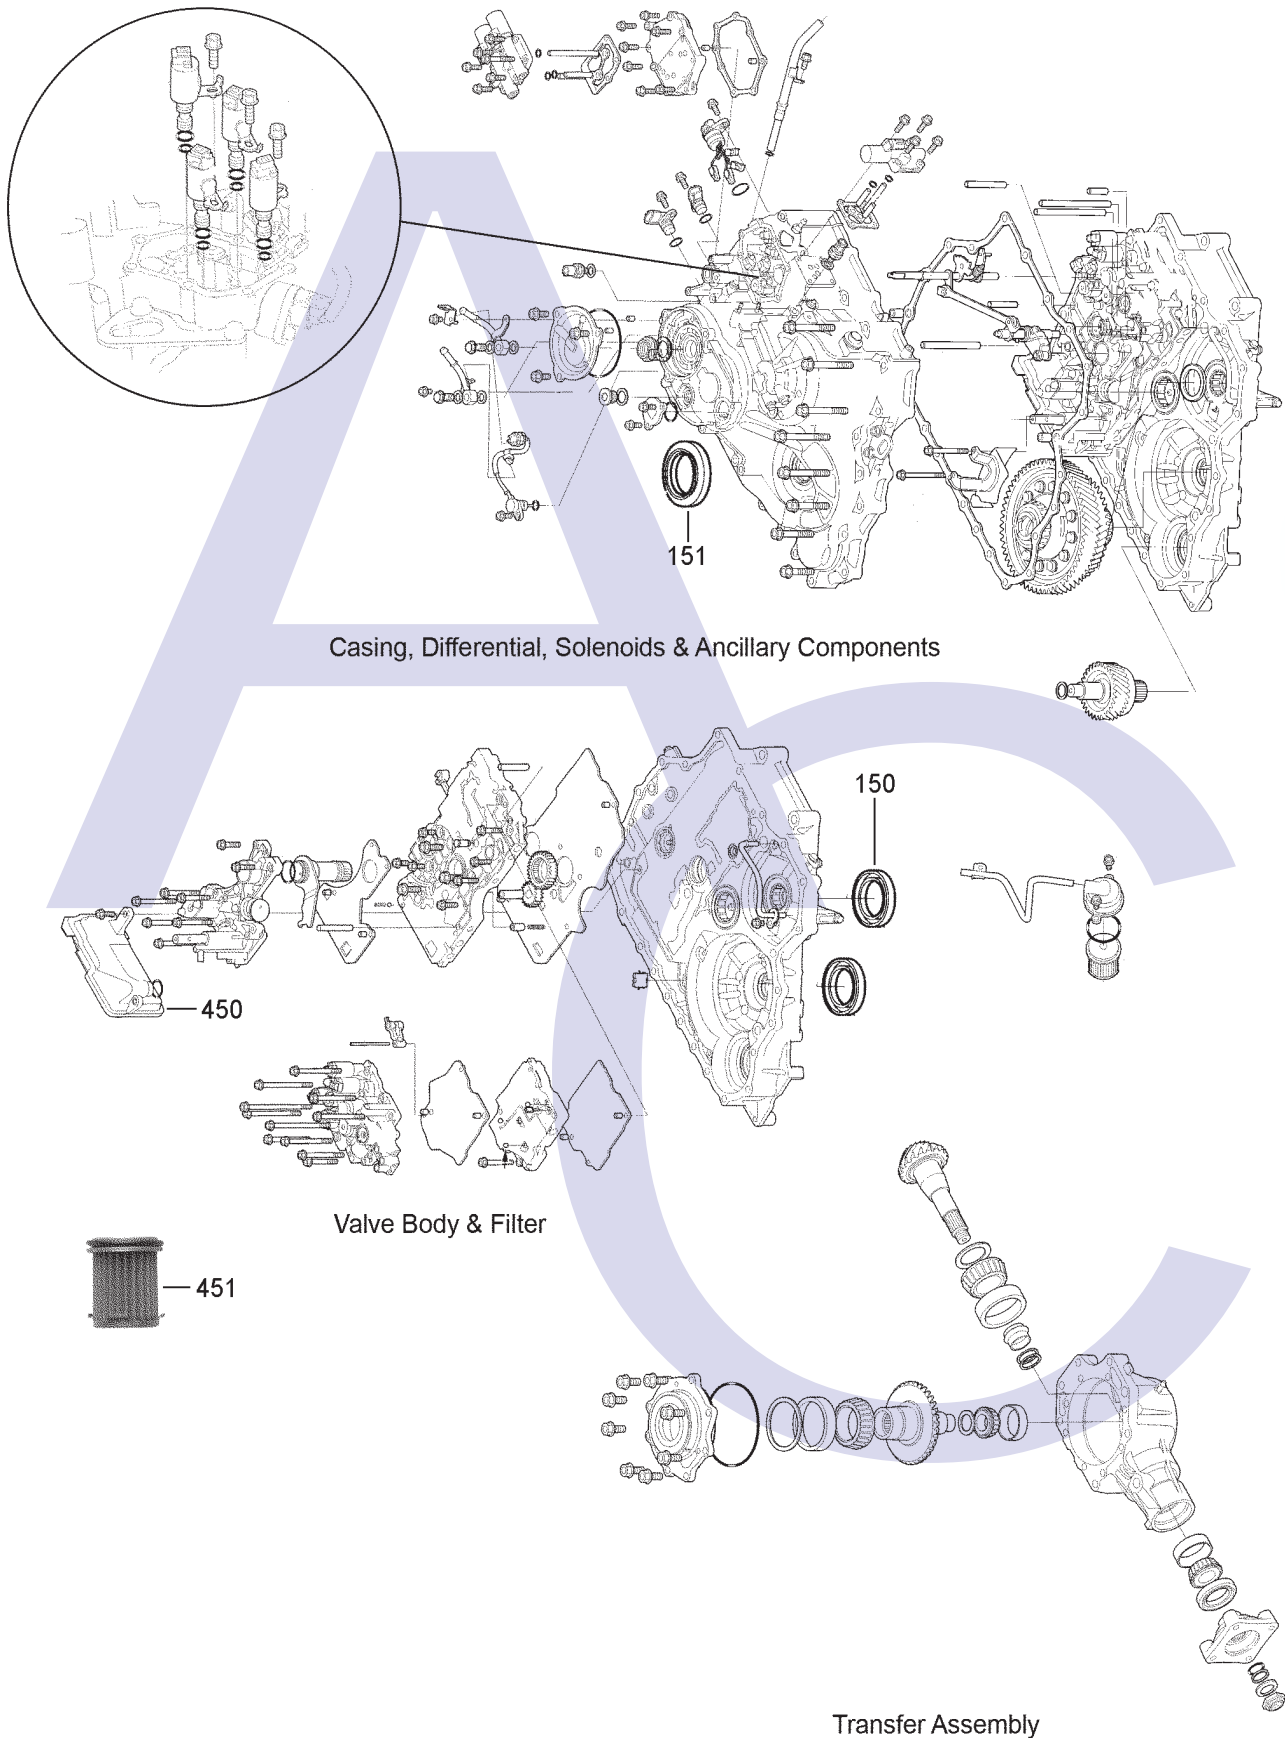

HONDA BDKA, MDKA (Acura MDX 2003-On), MJBA (RL 3.5L 2005- On),
MDRA (Vue 2004-On)
5 Speed AWD (Electronic Control)

AUTOMATIC CHOICE

THE AUTOMATIC TRANSMISSION PARTS WAREHOUSE

E

HONDA BDKA, MDKA (Acura MDX 2003-On), MJBA (RL 3.5L 2005- On), MDRA (Vue 2004-On) 5 Speed AWD (Electronic Control)

AUTOMATIC CHOICE

THE AUTOMATIC TRANSMISSION PARTS WAREHOUSE

ILL NO.	DESCRIPTION	YEARS	QTY	PART NO
KITS				
Kit	Overhaul Kit (Transtec).....	03-ON	1	HON5.OHK04
GASKETS				
RUBBER COMPONENTS				
METAL CLAD SEALS				
150E	Converter Seal.....	03-ON	1	HON4.MCS09
151E	Axle Seal Left Hand.....	03-ON	1	HON4.MCS04
MOULDED PISTONS				
SEALING RINGS				
FRICTION PLATES				
250A	Third Clutch (OEM) (128mm OD x 1.90mm x 42T) ..	03-ON	5	HON5.FRP10
250A	Third Clutch (Aftermarket) (128mm OD x 1.90mm x 42T) ..	03-ON	5	HON5.FRP07
251C	Fifth Clutch (Aftermarket) (BDKA, MDKA) (130mm OD x 1.90mm x 44T) ..	03-ON	4	HON5.FRP08
252C	Fourth Clutch (Aftermarket) (BDKA, MDKA) (130mm OD x 1.90mm x 44T) ..	03-ON	4	HON5.FRP08
253D	First Hold Clutch (Aftermarket) (BDKA, MDKA) (120mm OD x 1.90mm x 44T) ..	03-ON	3	HON5.FRP01
253D	First Hold Clutch (Alto) (BDKA, MDKA) (120mm OD x 1.95mm x 44T) ..	03-ON	3	HON4.FRP54
254D	First Clutch (Aftermarket) (132mm OD x 1.90mm x 49T) ..	03-ON	5	HON5.FRP03
254D	First Clutch (Alto) (132mm OD x 1.90mm x 49T) ..	03-ON	5	HON4.FRP60
255D	Second Clutch (Aftermarket) (119.25mm OD x 1.90mm x 28T)	03-ON	7	HON5.FRP05
STEEL PLATES				
300A	Third Clutch (OEM) (88mm ID x 2.00mm x 20T)	03-ON	5	HON5.STP18
300A	Third Clutch (Aftermarket) (88mm ID x 2.00mm x 20T)	03-ON	5	HON5.STP05
301C	Fifth Clutch (MDKA, BDKA, MURA) (93.40mm ID x 2.00mm x 24T) .	03-ON	4	HON5.STP11
302C	Fourth Clutch (MDKA, BDKA, MURA) (93.40mm ID x 2.00mm x 24T) .	03-ON	4	HON5.STP11
303D	First Hold Clutch (93mm ID x 1.80mm x 6T)	03-ON	3	HON5.STP15
304D	First Clutch (103mm ID x 1.60mm x 24T)	03-ON	5	HON5.STP17

ILL NO.	DESCRIPTION	YEARS	QTY	PART NO
STEEL PLATES Cont...				
305D	Second Clutch (86mm ID x 1.80mm x 24T)	03-ON	7	HON5.STP03
PRESSURE PLATES				
SPRINGS & CIRCLIPS				
FILTERS				
450E	Pick Up Filter (Internal)	03-06	1	HON5.FIL06
451E	Cooler Return (External).....	03-07	1	ECVT.FIL10
BUSHINGS				
THRUST WASHERS & BEARINGS				
ELECTRICAL COMPONENTS				
VALVE BODY PARTS				
HARD PARTS				
SPECIAL ITEMS				
TOOLS & MANUALS