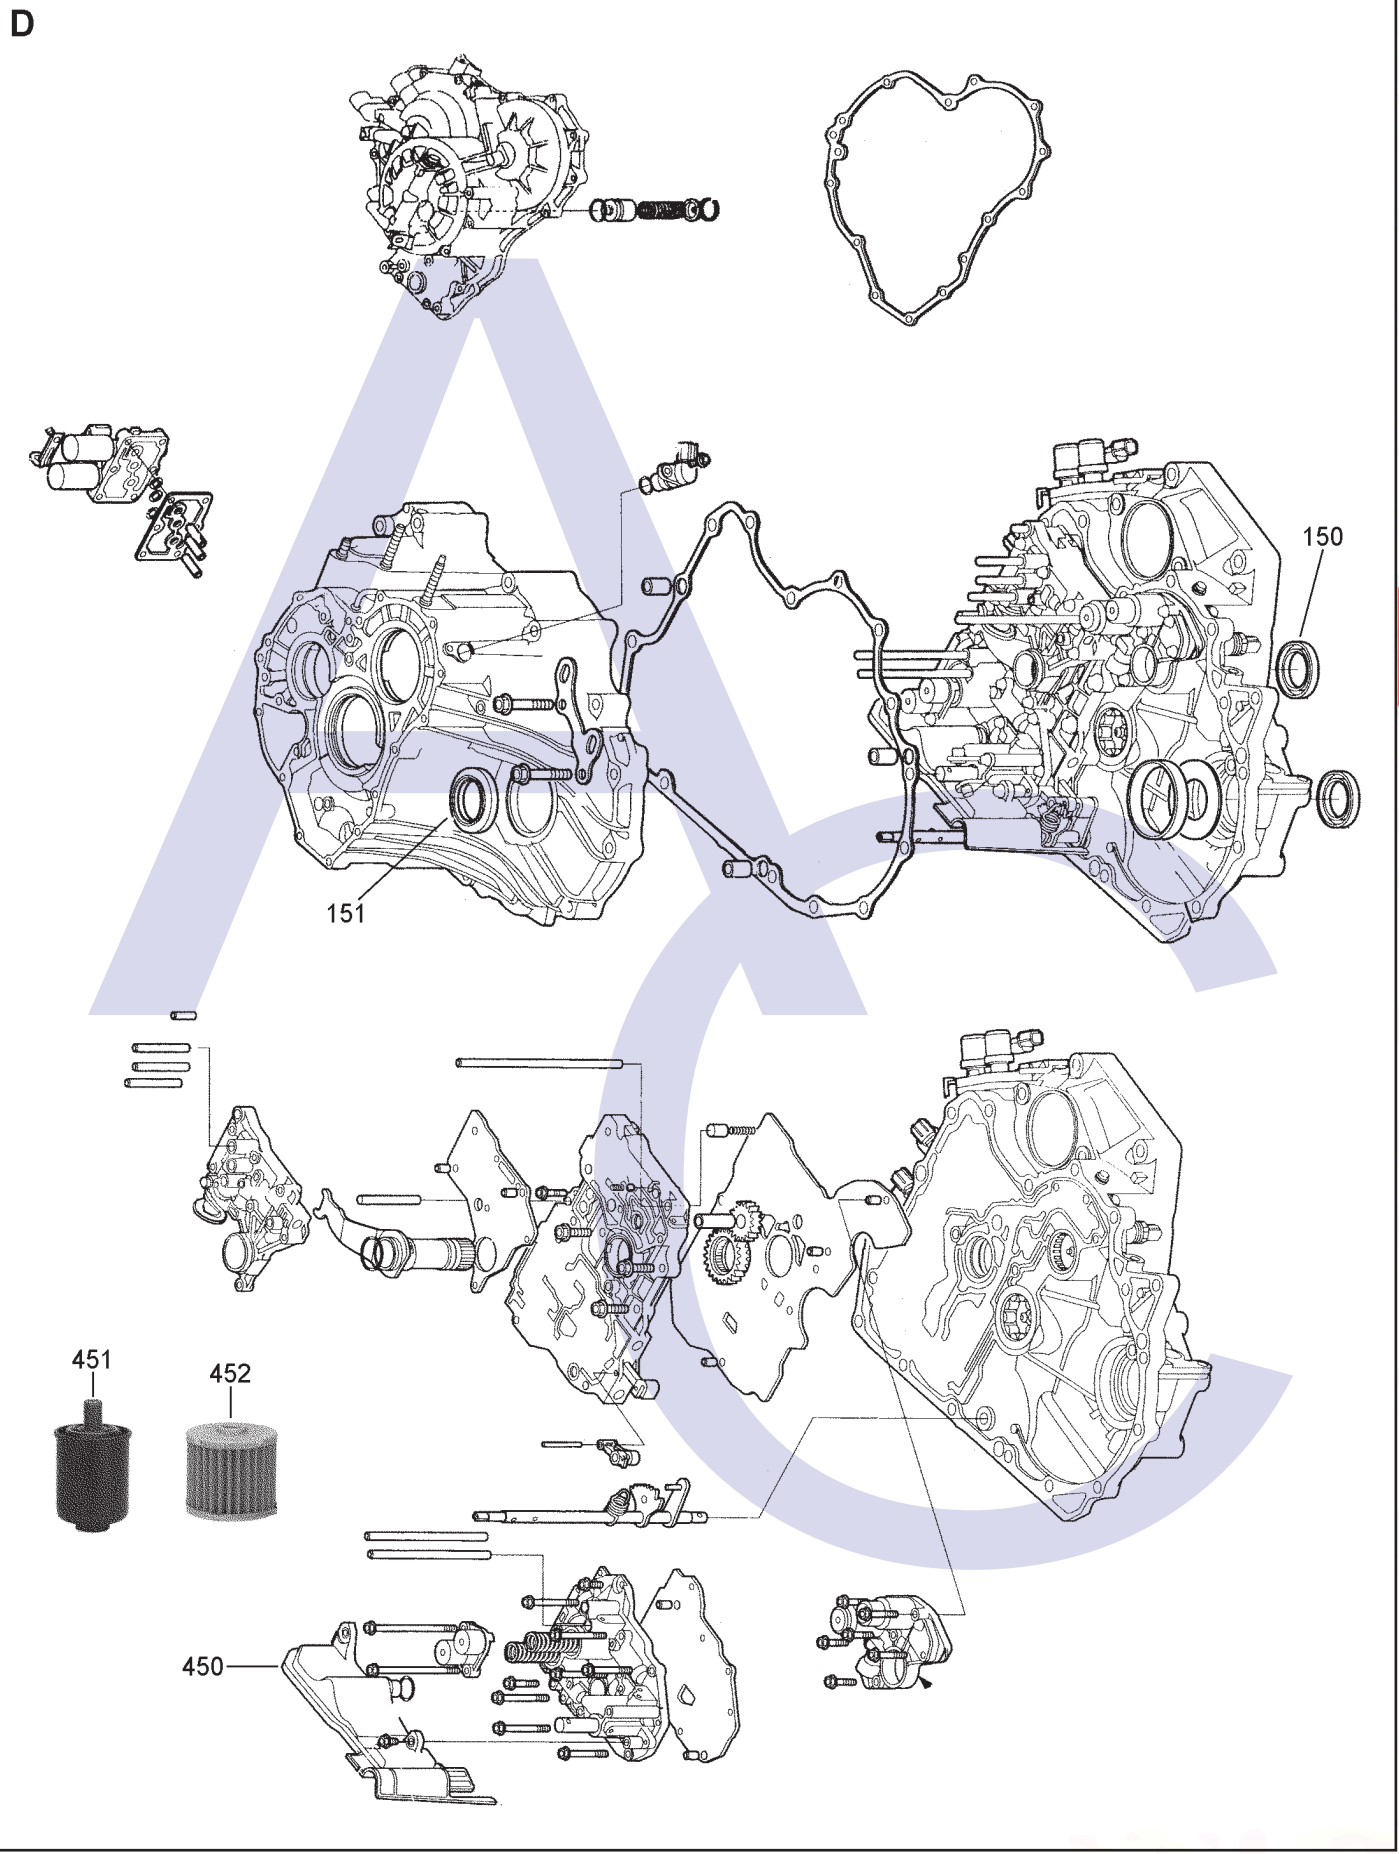

Honda, Acura, 5 Speed FWD (Electronic Control)

AUTOMATIC CHOICE

THE AUTOMATIC TRANSMISSION PARTS WAREHOUSE

M7WA, B7WA, BDGA (Acura 3.2TL 00-04) MGFA, BGFA (Acura 3.2CL 01-03)
BAYA, MAYA (Accord V6 03-04)

Honda, Acura, 5 Speed FWD (Electronic Control)

AUTOMATIC CHOICE

THE AUTOMATIC TRANSMISSION PARTS WAREHOUSE

Honda, Acura, 5 Speed FWD (Electronic Control)

AUTOMATIC CHOICE

ILL NO.	DESCRIPTION	YEARS	QTY	PART NO
KITS				
Kit	Overhaul Kit (Transtec).....	00-ON	1	HON5.OHK01
Kit	Overhaul Kit (Precision).....	00-ON	1	HON5.OHK51
GASKETS				
RUBBER COMPONENTS				
METAL CLAD SEALS				
150D	Converter Seal.....	00-ON	1	HON4.MCS02
151D	Axle Seal Left Hand.....	00-ON	1	HON4.MCS04
MOULDED PISTONS				
SEALING RINGS				
FRICTION PLATES				
Kit	Friction Plate (Alto)	00-ON	1	HON5.FRK51
250A	Fifth Clutch (Aftermarket) (128mm OD x 1.95mm x 44T) ..	01-ON	4	HON4.FRP28
251A	Fourth Clutch (Aftermarket) (128mm OD x 1.95mm x 44T) ..	01-ON	4	HON4.FRP28
252B	Third Clutch (Aftermarket) (120mm OD x 1.95mm x 42T) ..	01-ON	5	HON5.FRP02
253C	Second Clutch (Aftermarket) (127mm OD x 1.95mm x 30T) ..	01-ON	6	HON4.FRP25
254C	First Hold Clutch (Aftermarket) (120mm OD x 1.90mm x 44T) ..	03-ON	3	HON5.FRP01
254C	First Hold Clutch (Alto) (120mm OD x 1.95mm x 44T) ..	03-ON	3	HON4.FRP54
255C	First Clutch (Aftermarket) (132mm OD x 1.90mm x 49T)....	03-ON	5	HON5.FRP03
255C	First Clutch (Alto) (132mm OD x 1.90mm x 49T)....	03-ON	5	HON4.FRP60
STEEL PLATES				
Kit	Steel Plate (Alto) (Codes B7WA, MGFA, M7WA). 00-ON		1	HON5.STK51
300A	Fifth Clutch (93.40mm ID x 2.30mm x 20T) .	01-ON	4	HON5.STP01
301A	Fourth Clutch (93.40mm ID x 2.00mm x 20T) .	01-ON	4	HON5.STP02
302B	Third Clutch (88mm ID x 2.30mm x24T)	01-ON	5	HON5.STP07
303C	Second Clutch (95.40mm OD x 1.60mm x 20T) 01-ON		6	HON5.STP04
304C	First Hold Clutch (93.50mm ID x 1.80mm x 6T) ...	03-ON	3	HON5.STP15
305C	First Clutch (103.5mm ID x 1.60mm x 24T ..	03-ON	5	HON5.STP17