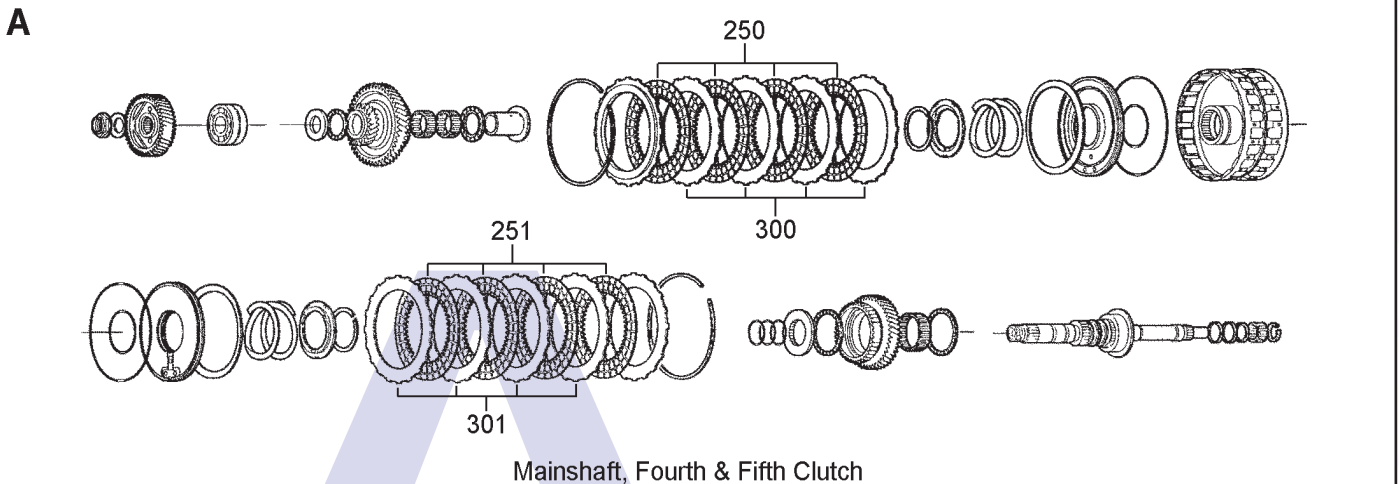

Honda, Acura, 5 Speed FWD (Electronic Control)

AUTOMATIC CHOICE

THE AUTOMATIC TRANSMISSION PARTS WAREHOUSE

M7WA, B7WA, BDGA (Acura 3.2TL 00-04) MGFA, BGFA (Acura 3.2CL 01-03)
BAYA, MAYA (Accord V6 03-04)

Honda, Acura, 5 Speed FWD (Electronic Control)

AUTOMATIC CHOICE

THE AUTOMATIC TRANSMISSION PARTS WAREHOUSE

Honda, Acura, 5 Speed FWD (Electronic Control)

AUTOMATIC CHOICE

ILL NO.	DESCRIPTION	YEARS	QTY	PART NO
KITS				
Kit	Overhaul Kit (Transtec).....	00-ON	1	HON5.OHK01
Kit	Overhaul Kit (Precision).....	00-ON	1	HON5.OHK51
GASKETS				
RUBBER COMPONENTS				
METAL CLAD SEALS				
150D	Converter Seal.....	00-ON	1	HON4.MCS02
151D	Axle Seal Left Hand.....	00-ON	1	HON4.MCS04
MOULDED PISTONS				
SEALING RINGS				
FRICTION PLATES				
Kit	Friction Plate (Alto)	00-ON	1	HON5.FRK51
250A	Fifth Clutch (Aftermarket) (128mm OD x 1.95mm x 44T) ..	01-ON	4	HON4.FRP28
251A	Fourth Clutch (Aftermarket) (128mm OD x 1.95mm x 44T) ..	01-ON	4	HON4.FRP28
252B	Third Clutch (Aftermarket) (120mm OD x 1.95mm x 42T) ..	01-ON	5	HON5.FRP02
253C	Second Clutch (Aftermarket) (127mm OD x 1.95mm x 30T) ..	01-ON	6	HON4.FRP25
254C	First Hold Clutch (Aftermarket) (120mm OD x 1.90mm x 44T) ..	03-ON	3	HON5.FRP01
254C	First Hold Clutch (Alto) (120mm OD x 1.95mm x 44T) ..	03-ON	3	HON4.FRP54
255C	First Clutch (Aftermarket) (132mm OD x 1.90mm x 49T)....	03-ON	5	HON5.FRP03
255C	First Clutch (Alto) (132mm OD x 1.90mm x 49T)....	03-ON	5	HON4.FRP60
STEEL PLATES				
Kit	Steel Plate (Alto) (Codes B7WA, MGFA, M7WA). 00-ON		1	HON5.STK51
300A	Fifth Clutch (93.40mm ID x 2.30mm x 20T) .	01-ON	4	HON5.STP01
301A	Fourth Clutch (93.40mm ID x 2.00mm x 20T) .	01-ON	4	HON5.STP02
302B	Third Clutch (88mm ID x 2.30mm x24T)	01-ON	5	HON5.STP07
303C	Second Clutch (95.40mm OD x 1.60mm x 20T) 01-ON		6	HON5.STP04
304C	First Hold Clutch (93.50mm ID x 1.80mm x 6T) ...	03-ON	3	HON5.STP15
305C	First Clutch (103.5mm ID x 1.60mm x 24T ..	03-ON	5	HON5.STP17