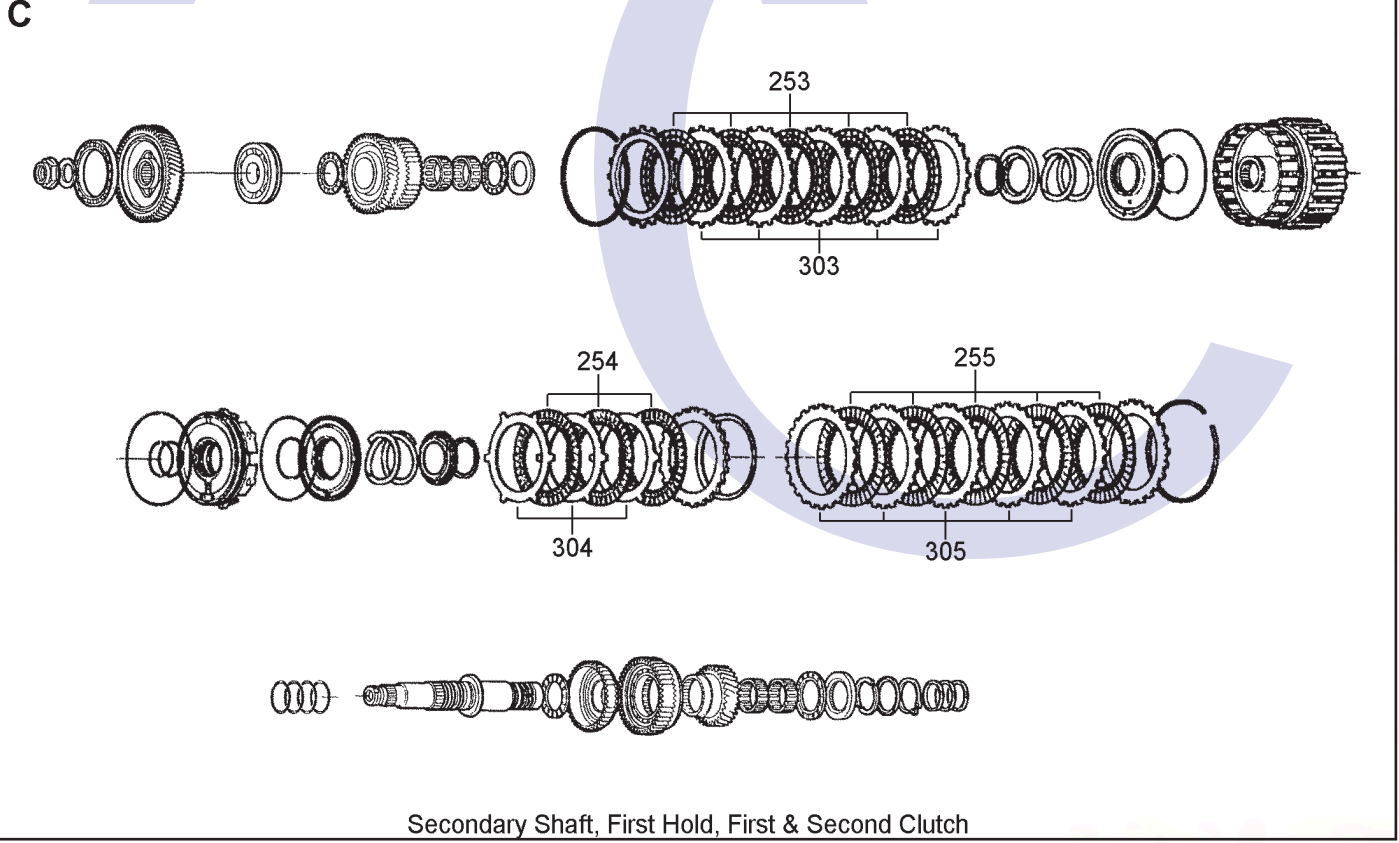

Honda, Acura, 5 Speed FWD (Electronic Control)

AUTOMATIC CHOICE

THE AUTOMATIC TRANSMISSION PARTS WAREHOUSE

M7WA, B7WA, BDGA (Acura 3.2TL 00-04) MGFA, BGFA (Acura 3.2CL 01-03)
BAYA, MAYA (Accord V6 03-04)

Honda, Acura, 5 Speed FWD (Electronic Control)

AUTOMATIC CHOICE

THE AUTOMATIC TRANSMISSION PARTS WAREHOUSE

Honda, Acura, 5 Speed FWD (Electronic Control)

AUTOMATIC CHOICE

ILL NO.	DESCRIPTION	YEARS	QTY	PART NO
KITS				
Kit	Overhaul Kit (Transtec).....	00-ON	1	HON5.OHK01
Kit	Overhaul Kit (Precision).....	00-ON	1	HON5.OHK51
GASKETS				
RUBBER COMPONENTS				
METAL CLAD SEALS				
150D	Converter Seal.....	00-ON	1	HON4.MCS02
151D	Axle Seal Left Hand.....	00-ON	1	HON4.MCS04
MOULDED PISTONS				
SEALING RINGS				
FRICTION PLATES				
Kit	Friction Plate (Alto)	00-ON	1	HON5.FRK51
250A	Fifth Clutch (Aftermarket) (128mm OD x 1.95mm x 44T) ..	01-ON	4	HON4.FRP28
251A	Fourth Clutch (Aftermarket) (128mm OD x 1.95mm x 44T) ..	01-ON	4	HON4.FRP28
252B	Third Clutch (Aftermarket) (120mm OD x 1.95mm x 42T) ..	01-ON	5	HON5.FRP02
253C	Second Clutch (Aftermarket) (127mm OD x 1.95mm x 30T) ..	01-ON	6	HON4.FRP25
254C	First Hold Clutch (Aftermarket) (120mm OD x 1.90mm x 44T) ..	03-ON	3	HON5.FRP01
254C	First Hold Clutch (Alto) (120mm OD x 1.95mm x 44T) ..	03-ON	3	HON4.FRP54
255C	First Clutch (Aftermarket) (132mm OD x 1.90mm x 49T)....	03-ON	5	HON5.FRP03
255C	First Clutch (Alto) (132mm OD x 1.90mm x 49T)....	03-ON	5	HON4.FRP60
STEEL PLATES				
Kit	Steel Plate (Alto) (Codes B7WA, MGFA, M7WA). 00-ON		1	HON5.STK51
300A	Fifth Clutch (93.40mm ID x 2.30mm x 20T) .	01-ON	4	HON5.STP01
301A	Fourth Clutch (93.40mm ID x 2.00mm x 20T) .	01-ON	4	HON5.STP02
302B	Third Clutch (88mm ID x 2.30mm x24T)	01-ON	5	HON5.STP07
303C	Second Clutch (95.40mm OD x 1.60mm x 20T) 01-ON		6	HON5.STP04
304C	First Hold Clutch (93.50mm ID x 1.80mm x 6T) ...	03-ON	3	HON5.STP15
305C	First Clutch (103.5mm ID x 1.60mm x 24T ..	03-ON	5	HON5.STP17