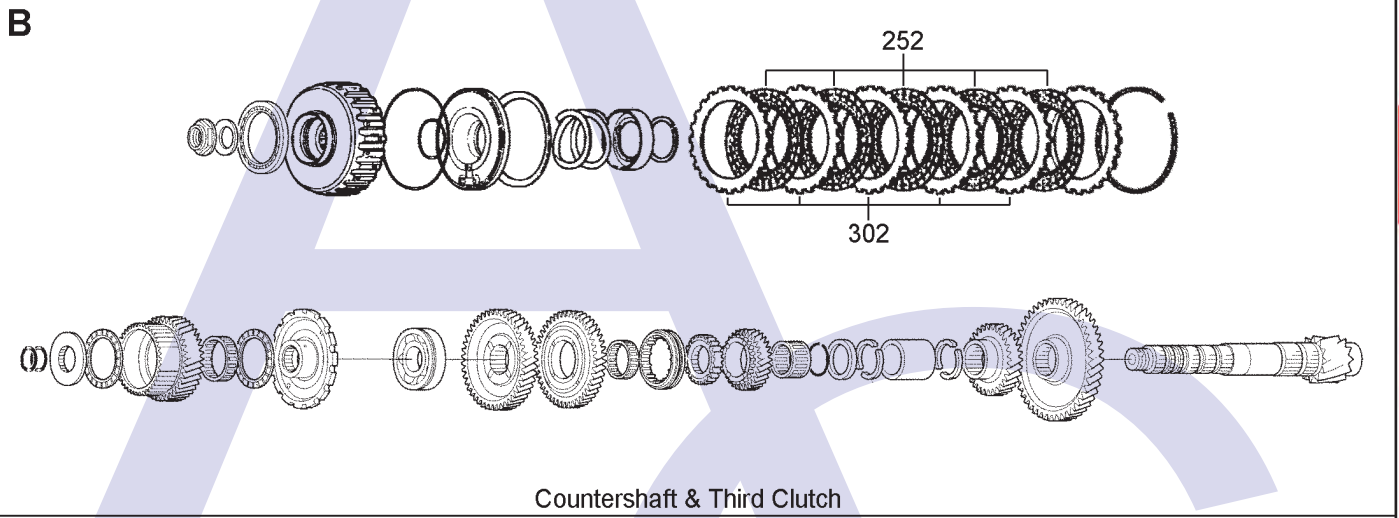

Honda, Acura, 5 Speed FWD (Electronic Control)

AUTOMATIC CHOICE

THE AUTOMATIC TRANSMISSION PARTS WAREHOUSE

M7WA, B7WA, BDGA (Acura 3.2TL 00-04) MGFA, BGFA (Acura 3.2CL 01-03)
BAYA, MAYA (Accord V6 03-04)

Honda, Acura, 5 Speed FWD (Electronic Control)

AUTOMATIC CHOICE

THE AUTOMATIC TRANSMISSION PARTS WAREHOUSE

Honda, Acura, 5 Speed FWD (Electronic Control)

AUTOMATIC CHOICE

ILL NO.	DESCRIPTION	YEARS	QTY	PART NO
KITS				
Kit	Overhaul Kit (Transtec).....	00-ON	1	HON5.OHK01
Kit	Overhaul Kit (Precision).....	00-ON	1	HON5.OHK51
GASKETS				
RUBBER COMPONENTS				
METAL CLAD SEALS				
150D	Converter Seal.....	00-ON	1	HON4.MCS02
151D	Axle Seal Left Hand.....	00-ON	1	HON4.MCS04
MOULDED PISTONS				
SEALING RINGS				
FRICTION PLATES				
Kit	Friction Plate (Alto)	00-ON	1	HON5.FRK51
250A	Fifth Clutch (Aftermarket) (128mm OD x 1.95mm x 44T) ..	01-ON	4	HON4.FRP28
251A	Fourth Clutch (Aftermarket) (128mm OD x 1.95mm x 44T) ..	01-ON	4	HON4.FRP28
252B	Third Clutch (Aftermarket) (120mm OD x 1.95mm x 42T) ..	01-ON	5	HON5.FRP02
253C	Second Clutch (Aftermarket) (127mm OD x 1.95mm x 30T) ..	01-ON	6	HON4.FRP25
254C	First Hold Clutch (Aftermarket) (120mm OD x 1.90mm x 44T) ..	03-ON	3	HON5.FRP01
254C	First Hold Clutch (Alto) (120mm OD x 1.95mm x 44T) ..	03-ON	3	HON4.FRP54
255C	First Clutch (Aftermarket) (132mm OD x 1.90mm x 49T)....	03-ON	5	HON5.FRP03
255C	First Clutch (Alto) (132mm OD x 1.90mm x 49T)....	03-ON	5	HON4.FRP60
STEEL PLATES				
Kit	Steel Plate (Alto) (Codes B7WA, MGFA, M7WA). 00-ON		1	HON5.STK51
300A	Fifth Clutch (93.40mm ID x 2.30mm x 20T) .	01-ON	4	HON5.STP01
301A	Fourth Clutch (93.40mm ID x 2.00mm x 20T) .	01-ON	4	HON5.STP02
302B	Third Clutch (88mm ID x 2.30mm x24T)	01-ON	5	HON5.STP07
303C	Second Clutch (95.40mm OD x 1.60mm x 20T) 01-ON		6	HON5.STP04
304C	First Hold Clutch (93.50mm ID x 1.80mm x 6T) ...	03-ON	3	HON5.STP15
305C	First Clutch (103.5mm ID x 1.60mm x 24T ..	03-ON	5	HON5.STP17