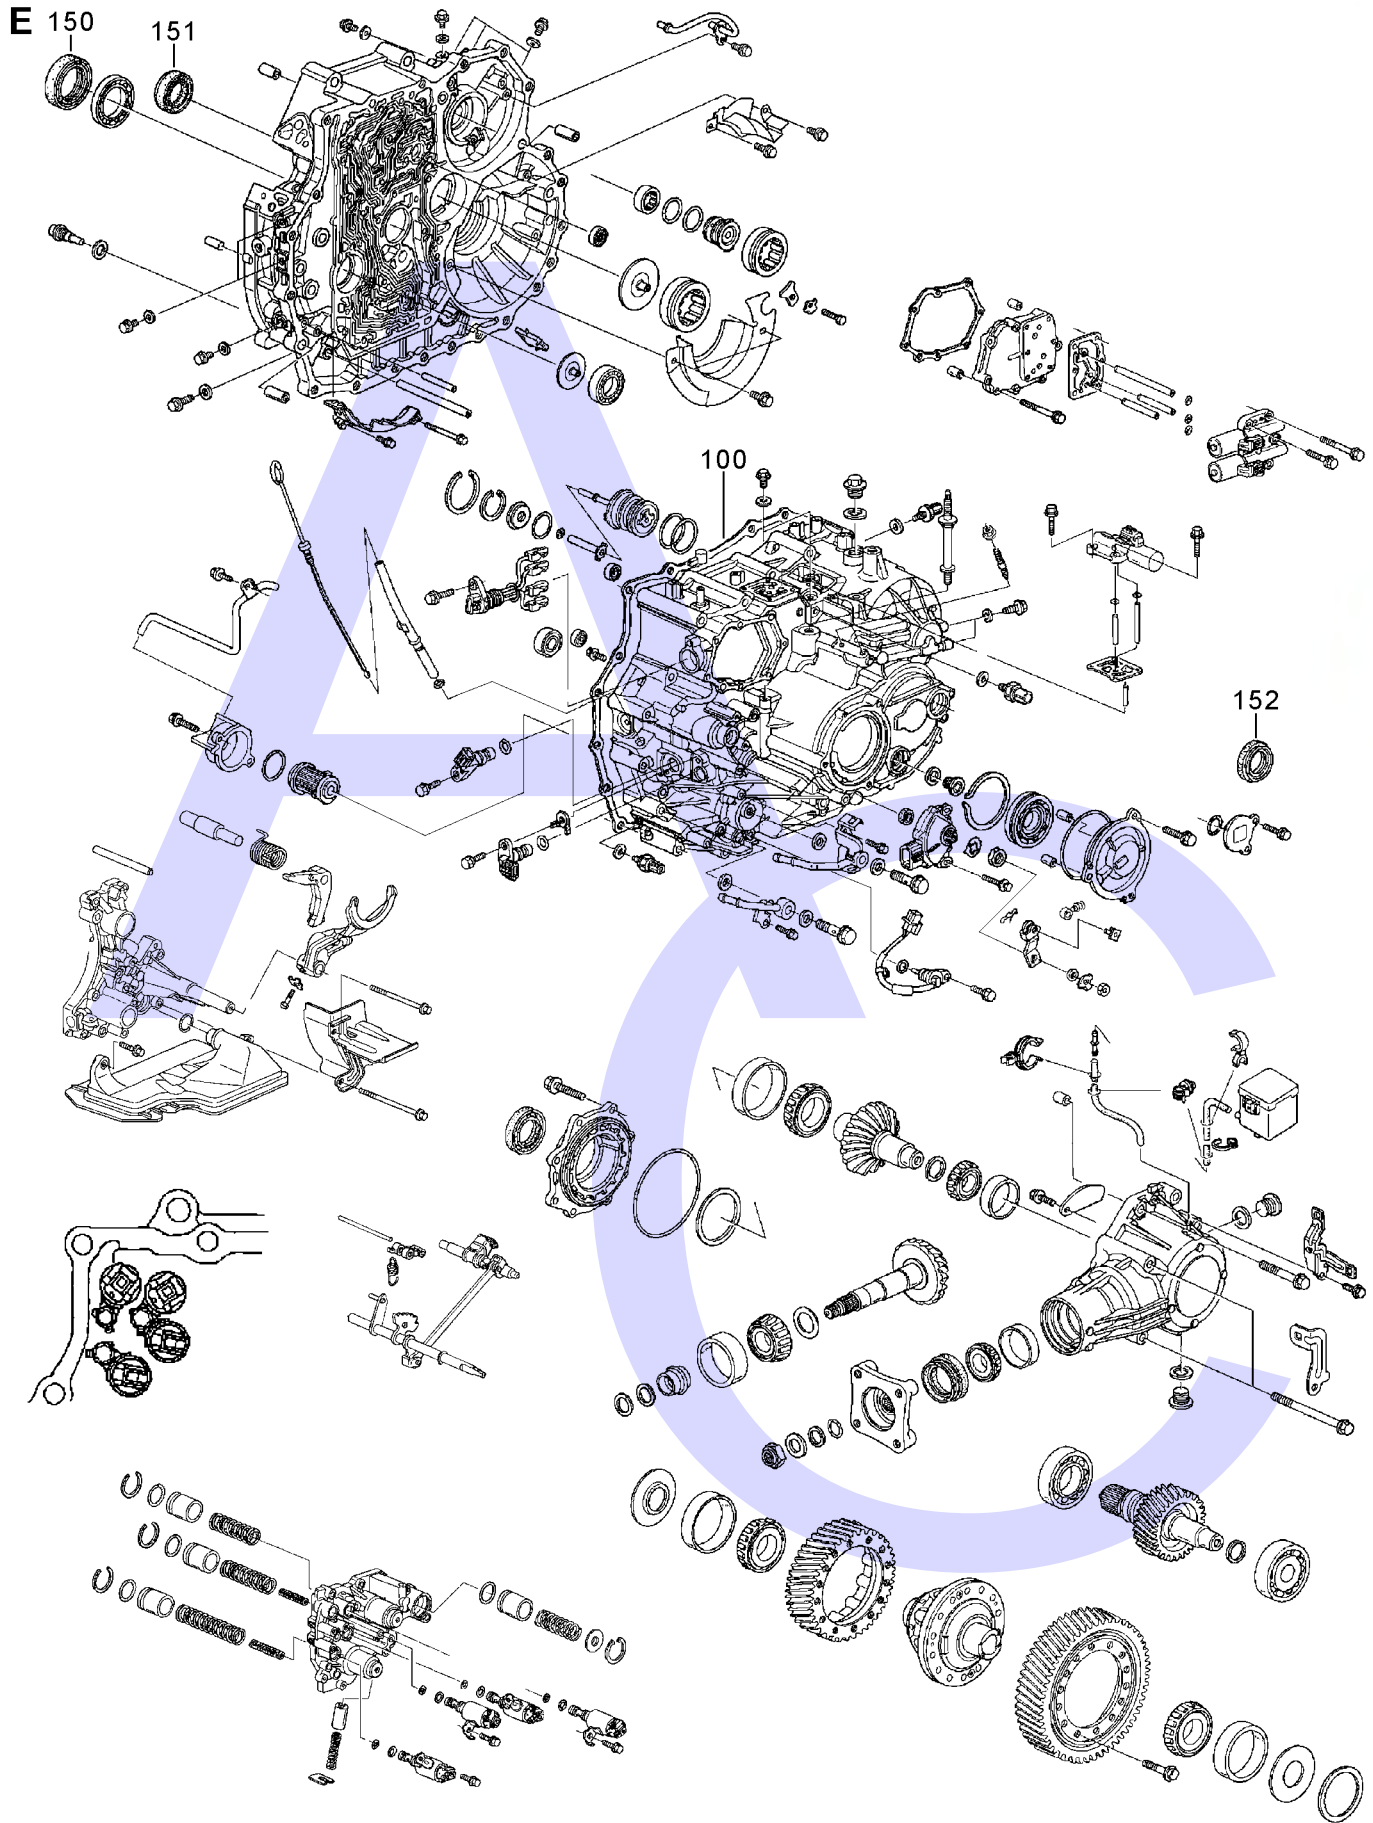

BYFA (MDX V6 3.7L 2009-), BJFA, MJFA (Ridgeline 2006-08)
PN3A (Honda Pilot AWD V6 3.5L 2009-), PSFA (Ridgeline AWD V6 3.5L 2009-)
BK4A (Acura TL AWD V6 3.7L 2009-)

5 Speed AWD (Electronic Control)

AUTOMATIC CHOICE

THE AUTOMATIC TRANSMISSION PARTS WAREHOUSE