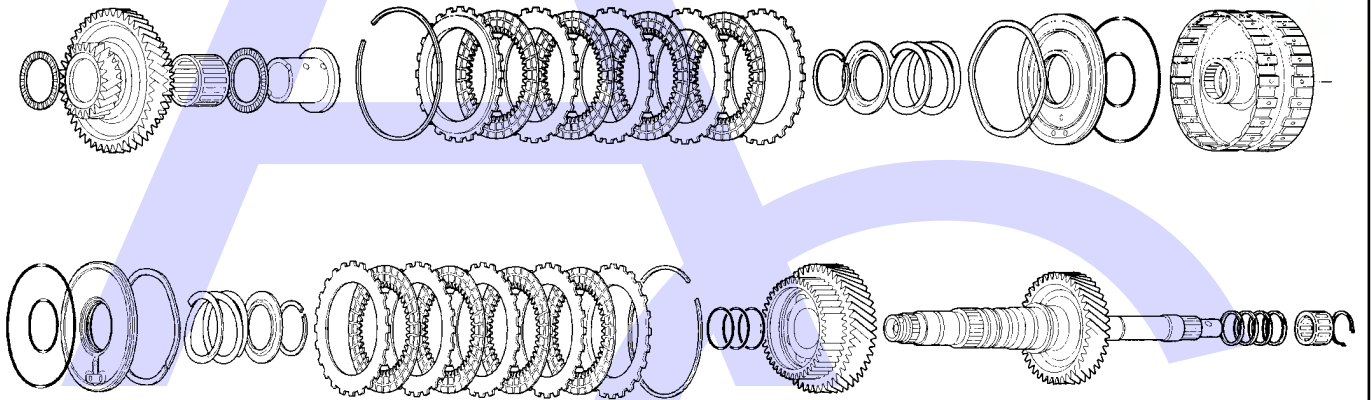

THE AUTOMATIC TRANSMISSION PARTS WAREHOUSE

A

Intermediary Shaft & Third Clutch

B

Countershaft

C

Mainshaft, Fourth & Fifth Clutch

D

Secondary Shaft, First Hold Clutch, First Clutch & Second Clutch

BYFA (MDX V6 3.7L 2009-), BJFA, MJFA (Ridgeline 2006-08)
PN3A (Honda Pilot AWD V6 3.5L 2009-), PSFA (Ridgeline AWD V6 3.5L 2009-)
BK4A (Acura TL AWD V6 3.7L 2009-)