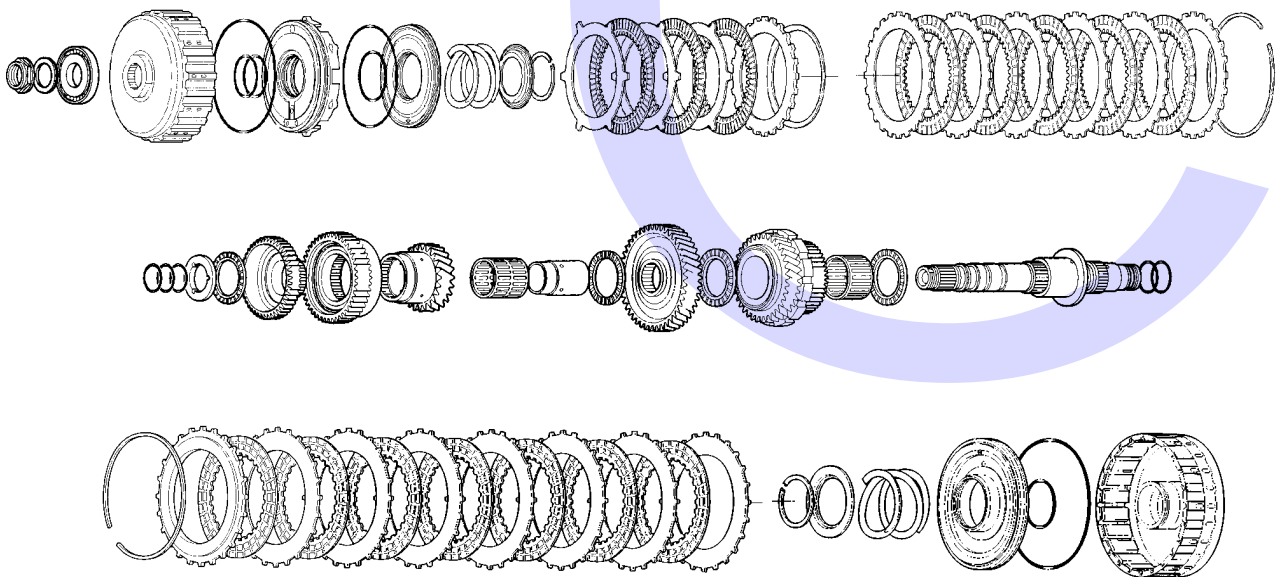

THE AUTOMATIC TRANSMISSION PARTS WAREHOUSE

A

Intermediary Shaft & Third Clutch

B

Countershaft

C

Mainshaft, Fourth & Fifth Clutch

D

5 Speed AWD (Electronic Control)

AUTOMATIC CHOICE

ILL NO.	DESCRIPTION	YEARS	QTY	PART NO
KITS				
Kit	Overhaul Kit (Transtec).....	07-ON	1	HON5.OHK08
GASKETS				
100E	Main Case to Bell Housing (BYFA)	07-ON	1	HON5.GAS01
RUBBER COMPONENTS				
METAL CLAD SEALS				
150E	Converter to Case (46x70x8).....	07-ON	1	HON5.MCS01
151E	Axle, Right Hand (35x54x8).....	07-ON	1	HON5.MCS02
152E	Axle, Left Hand (40x56x9)	07-ON	1	HON4.MCS04
MOULDED PISTONS				
SEALING RINGS				
Kit	Sealing Ring Kit	07-ON	1	HON5.SRK01
FRICTION PLATES				
STEEL PLATES				
PRESSURE PLATES				
SPRINGS & CIRCLIPS				
FILTERS				
BUSHINGS				