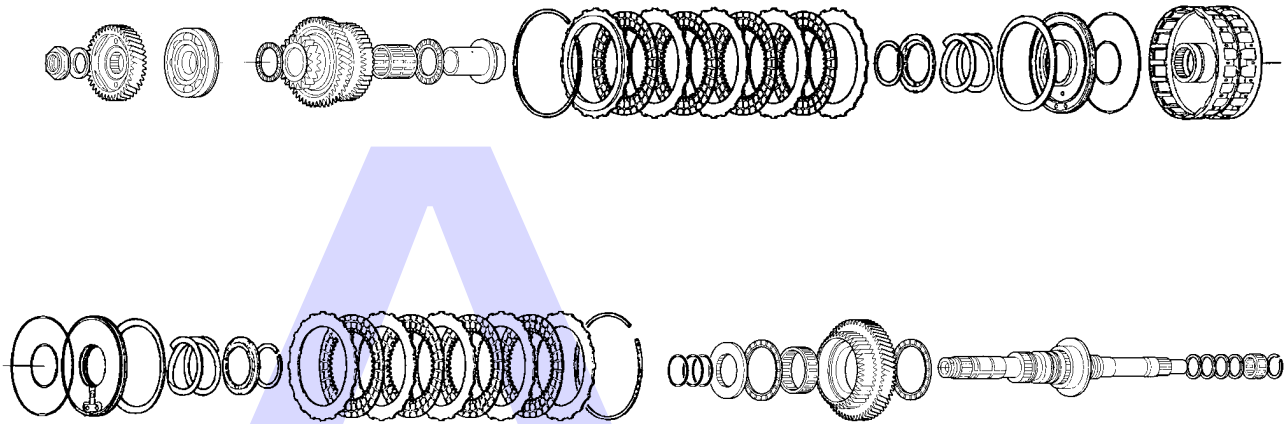

B90A, M91A (Accord 2.4L 2008-), MM7A (Acura TSX 2.4L 2009-) 5 Speed FWD (Electronic Control)

AUTOMATIC CHOICE

THE AUTOMATIC TRANSMISSION PARTS WAREHOUSE

A

Mainshaft, Fourth & Fifth Clutch

B

Countershaft

C

Secondary Shaft, First, Second & Third Clutches

B90A, M91A (Accord 2.4L 2008-), MM7A (Acura TSX 2.4L 2009-) 5 Speed FWD (Electronic Control)

AUTOMATIC CHOICE

THE AUTOMATIC TRANSMISSION PARTS WAREHOUSE

B90A, M91A (Accord 2.4L 2008-), MM7A (Acura TSX 2.4L 2009-) 5 Speed FWD (Electronic Control)

AUTOMATIC CHOICE

ILL NO.	DESCRIPTION	YEARS	QTY	PART NO
KITS				
Kit	Overhaul Kit (Transtec)..... 08-		1	HON5.OHK06
GASKETS				
RUBBER COMPONENTS				
METAL CLAD SEALS				
MOULDED PISTONS				
SEALING RINGS				
FRICTION PLATES				
STEEL PLATES				
PRESSURE PLATES				
SPRINGS & CIRCLIPS				
FILTERS				
BUSHINGS				
THRUST WASHERS & BEARINGS				