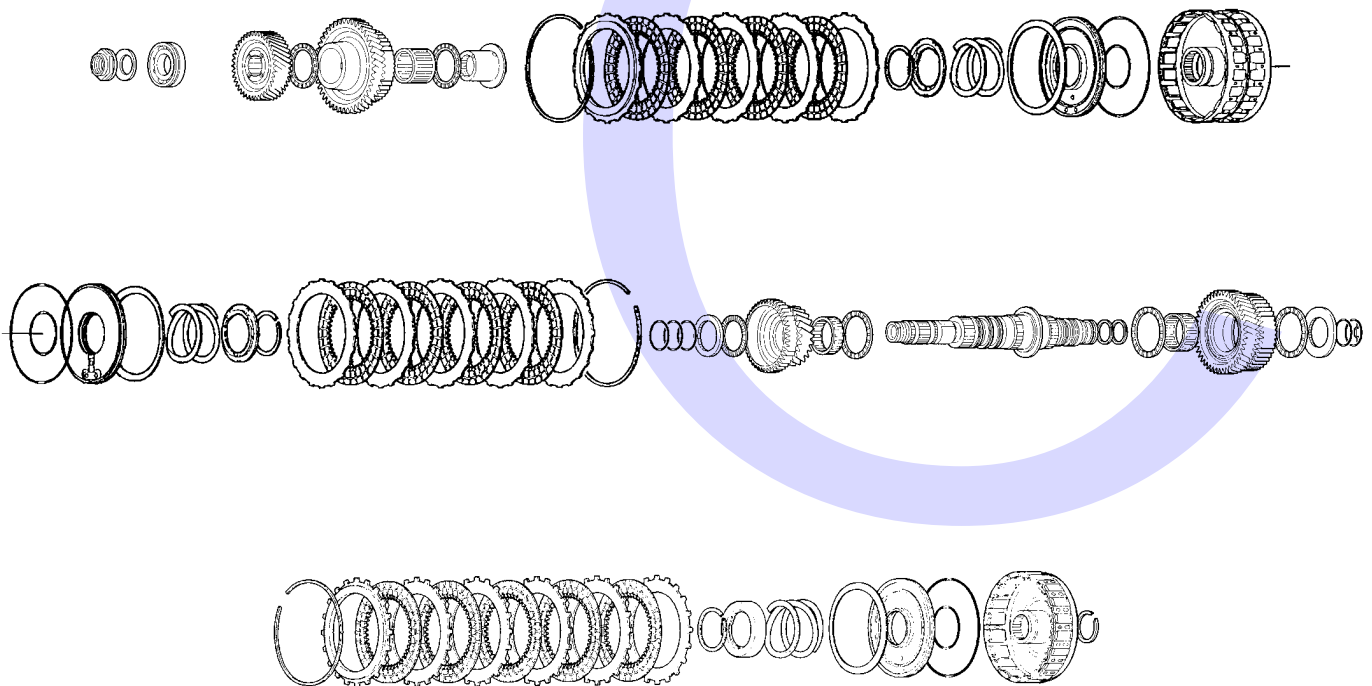

B90A, M91A (Accord 2.4L 2008-), MM7A (Acura TSX 2.4L 2009-) 5 Speed FWD (Electronic Control)

AUTOMATIC CHOICE

THE AUTOMATIC TRANSMISSION PARTS WAREHOUSE

A

Mainshaft, Fourth & Fifth Clutch

B

Countershaft

C

Secondary Shaft, First, Second & Third Clutches

B90A, M91A (Accord 2.4L 2008-), MM7A (Acura TSX 2.4L 2009-) 5 Speed FWD (Electronic Control)

AUTOMATIC CHOICE

THE AUTOMATIC TRANSMISSION PARTS WAREHOUSE

B90A, M91A (Accord 2.4L 2008-), MM7A (Acura TSX 2.4L 2009-) 5 Speed FWD (Electronic Control)

AUTOMATIC CHOICE

ILL NO.	DESCRIPTION	YEARS	QTY	PART NO
KITS				
Kit	Overhaul Kit (Transtec)..... 08-		1	HON5.OHK06
GASKETS				
RUBBER COMPONENTS				
METAL CLAD SEALS				
MOULDED PISTONS				
SEALING RINGS				
FRICTION PLATES				
STEEL PLATES				
PRESSURE PLATES				
SPRINGS & CIRCLIPS				
FILTERS				
BUSHINGS				
THRUST WASHERS & BEARINGS				