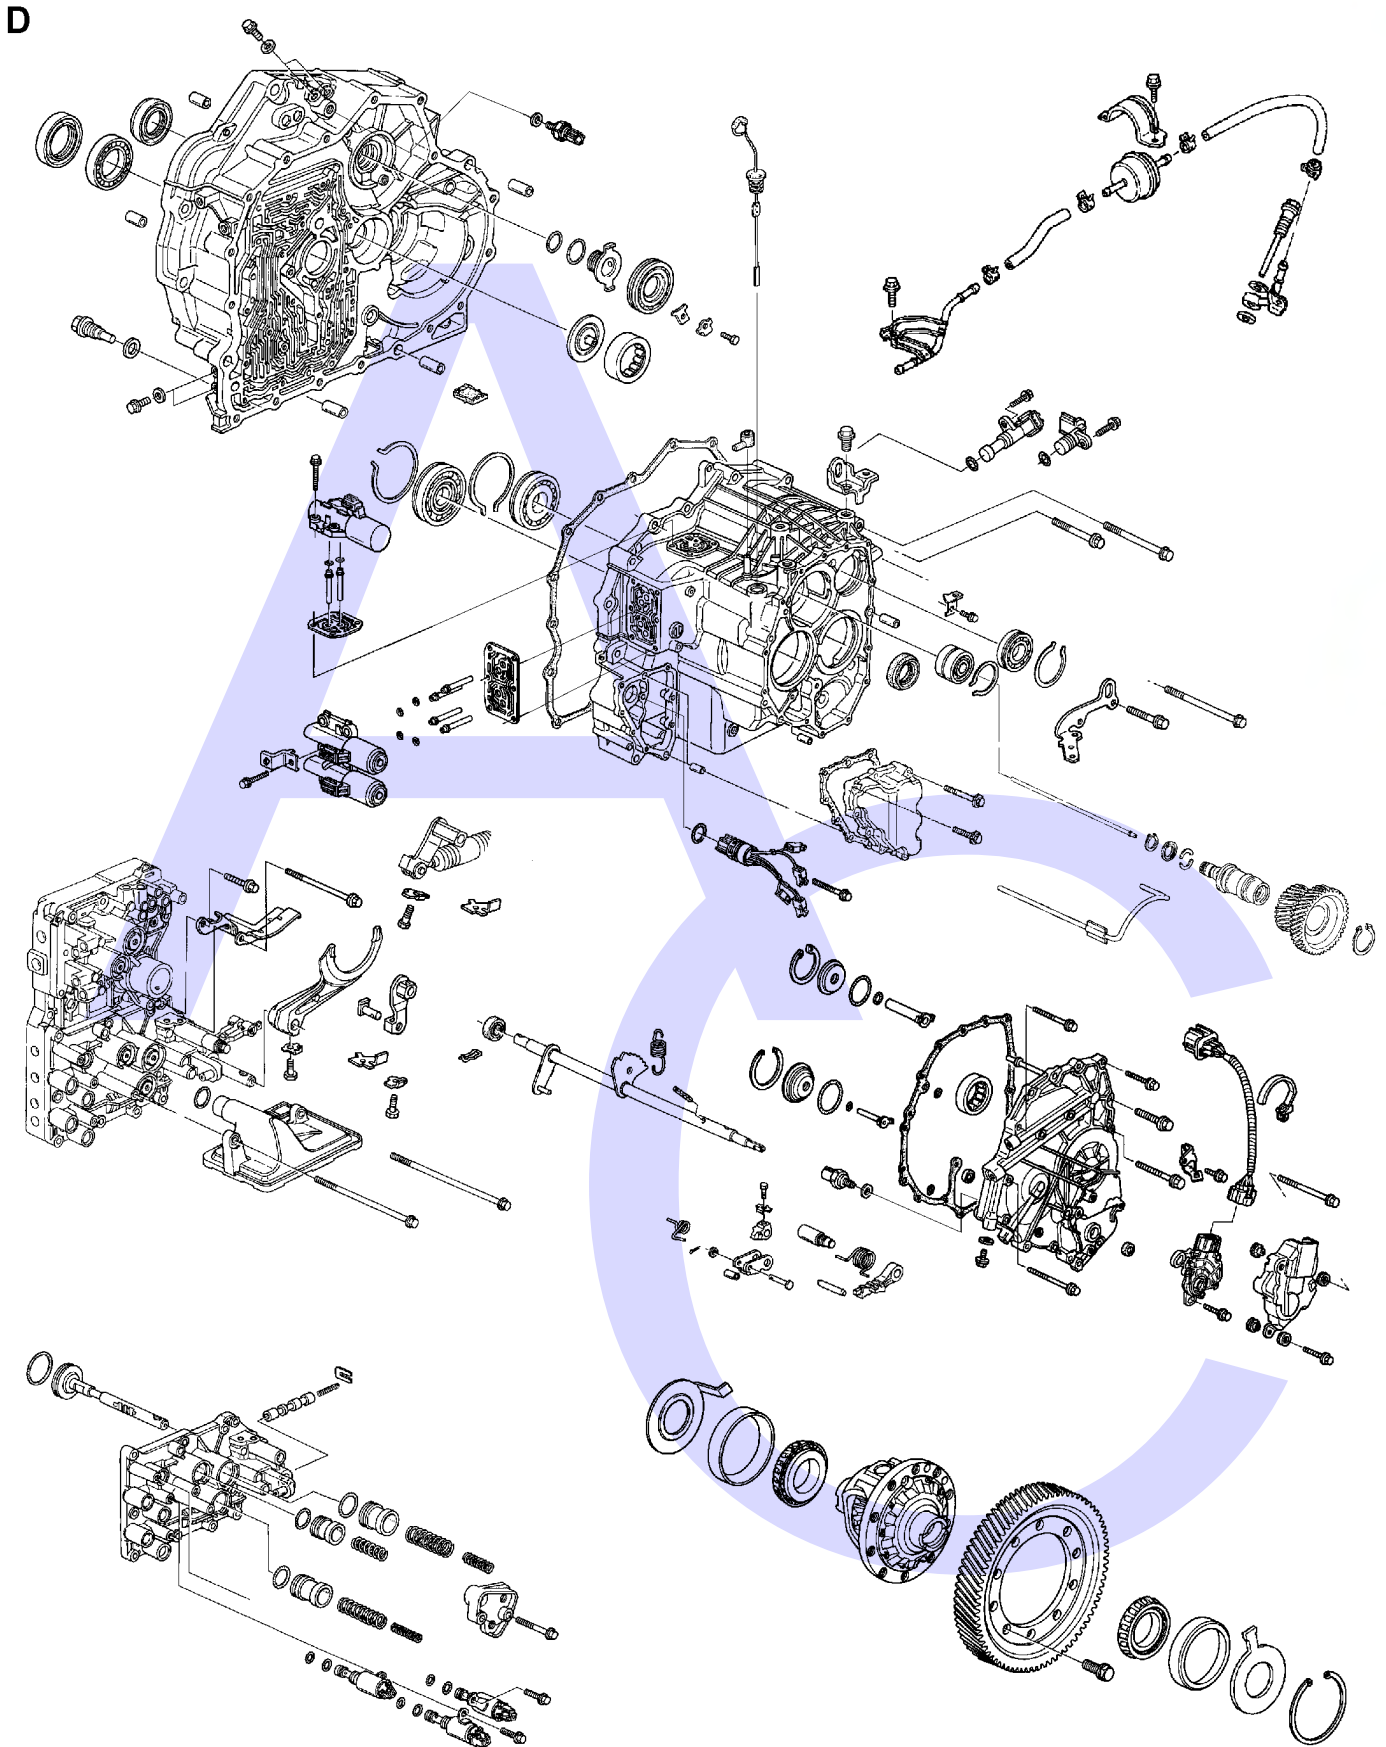

B90A, M91A (Accord 2.4L 2008-), MM7A (Acura TSX 2.4L 2009-) 5 Speed FWD (Electronic Control)

AUTOMATIC CHOICE

THE AUTOMATIC TRANSMISSION PARTS WAREHOUSE

A

Mainshaft, Fourth & Fifth Clutch

B

Countershaft

C

Secondary Shaft, First, Second & Third Clutches

B90A, M91A (Accord 2.4L 2008-), MM7A (Acura TSX 2.4L 2009-) 5 Speed FWD (Electronic Control)

AUTOMATIC CHOICE

THE AUTOMATIC TRANSMISSION PARTS WAREHOUSE

B90A, M91A (Accord 2.4L 2008-), MM7A (Acura TSX 2.4L 2009-) 5 Speed FWD (Electronic Control)

AUTOMATIC CHOICE

ILL NO.	DESCRIPTION	YEARS	QTY	PART NO
KITS				
Kit	Overhaul Kit (Transtec)..... 08-		1	HON5.OHK06
GASKETS				
RUBBER COMPONENTS				
METAL CLAD SEALS				
MOULDED PISTONS				
SEALING RINGS				
FRICTION PLATES				
STEEL PLATES				
PRESSURE PLATES				
SPRINGS & CIRCLIPS				
FILTERS				
BUSHINGS				
THRUST WASHERS & BEARINGS				