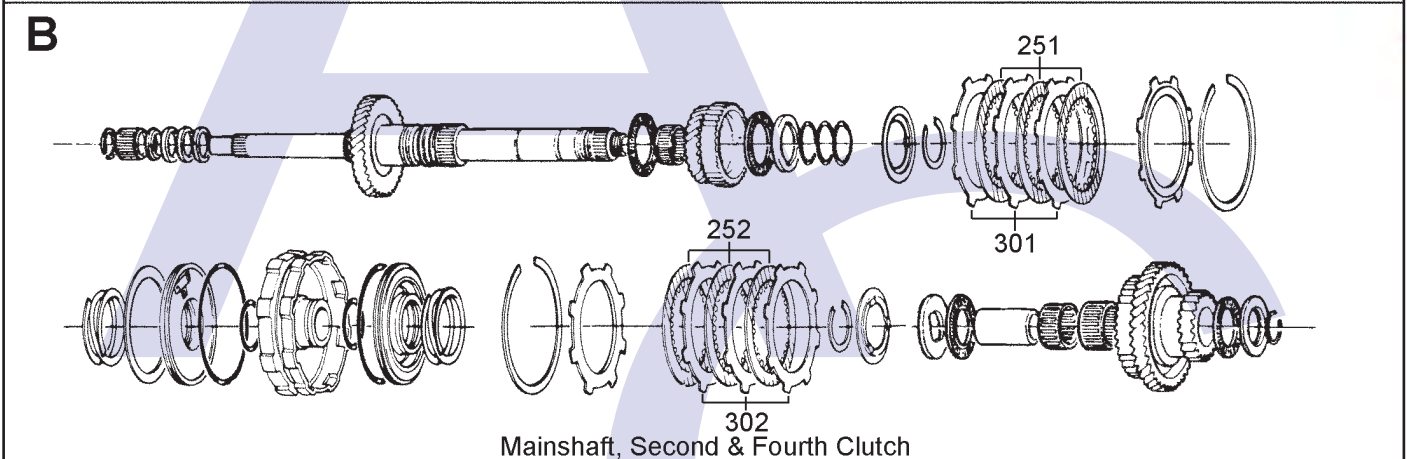

A24A, A2YA, M24A, P24A, S24A (Rover 216/416, Civic, Del Sol 92-97), A4RA, B4RA, B46A, B7ZA, BDRA, BMXA, M4RA, S4RA, SLXA (Civic 96-03), MPSA, S5 (Civic AWD 89-91), M4TA, S4TA, MDLA, MDMA (CR-V 97-01)

4 Speed 3 Shaft FWD (Electronic & Hydraulic Control)

AUTOMATIC CHOICE

THE AUTOMATIC TRANSMISSION PARTS WAREHOUSE

End Cover, First Clutch & Gears

Mainshaft, Second & Fourth Clutch

Sub Shaft, & First Hold Clutch

Countershaft & Third Clutch

A24A, A2YA, M24A, P24A, S24A (Rover 216/416, Civic, Del Sol 92-97), A4RA, B4RA, B46A, B7ZA, BDRA, BMXA, M4RA, S4RA, SLXA (Civic 96-03), MPSA, S5 (Civic AWD 89-91), M4TA, S4TA, MDLA, MDMA (CR-V 97-01)

4 Speed 3 Shaft FWD (Electronic & Hydraulic Control)

AUTOMATIC CHOICE

THE AUTOMATIC TRANSMISSION PARTS WAREHOUSE

E

F

G

A24A, A2YA, M24A, P24A, S24A (Rover 216/416, Civic, Del Sol 92-97), A4RA, B4RA, B46A, B7ZA, BDRA, BMXA, M4RA, S4RA, SLXA (Civic 96-03), MP5A, S5 (Civic AWD 89-91), M4TA, S4TA, MDLA, MDMA (CR-V 97-01)