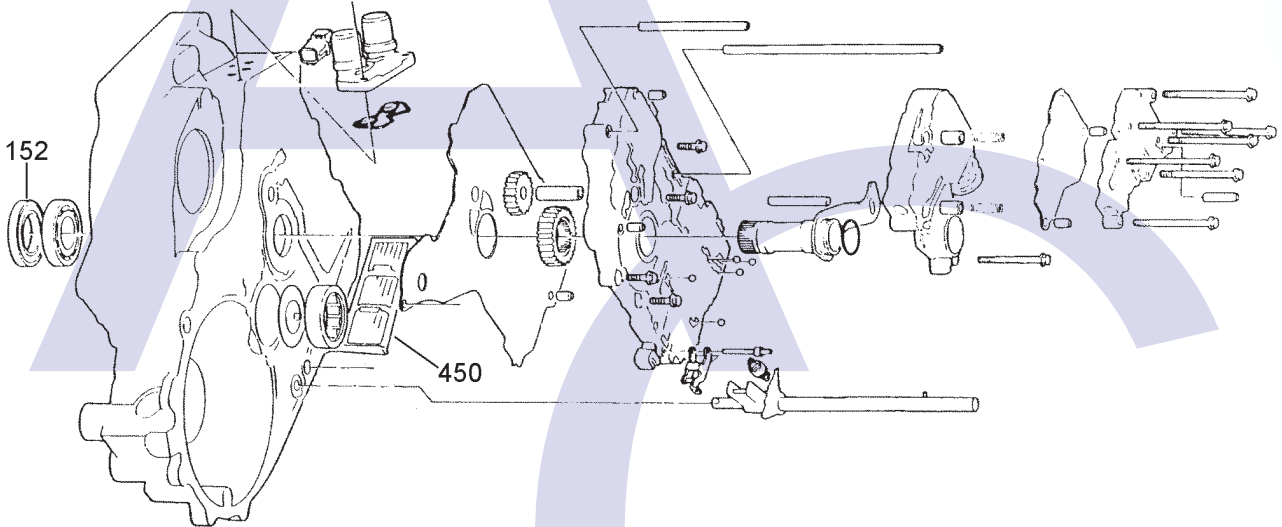

AUTOMATIC CHOICE

THE AUTOMATIC TRANSMISSION PARTS WAREHOUSE

End Cover, First Clutch & Gears

Mainshaft, Second & Fourth Clutch

Sub Shaft, & First Hold Clutch

Countershaft & Third Clutch

A24A, A2YA, M24A, P24A, S24A (Rover 216/416, Civic, Del Sol 92-97), A4RA, B4RA, B46A, B7ZA, BDRA, BMXA, M4RA, S4RA, SLXA (Civic 96-03), MPSA, S5 (Civic AWD 89-91), M4TA, S4TA, MDLA, MDMA (CR-V 97-01)

4 Speed 3 Shaft FWD (Electronic & Hydraulic Control)

AUTOMATIC CHOICE

THE AUTOMATIC TRANSMISSION PARTS WAREHOUSE

E

F

G

A24A, A2YA, M24A, P24A, S24A (Rover 216/416, Civic, Del Sol 92-97), A4RA, B4RA, B46A, B7ZA, BDRA, BMXA, M4RA, S4RA, SLXA (Civic 96-03), MP5A, S5 (Civic AWD 89-91), M4TA, S4TA, MDLA, MDMA (CR-V 97-01)