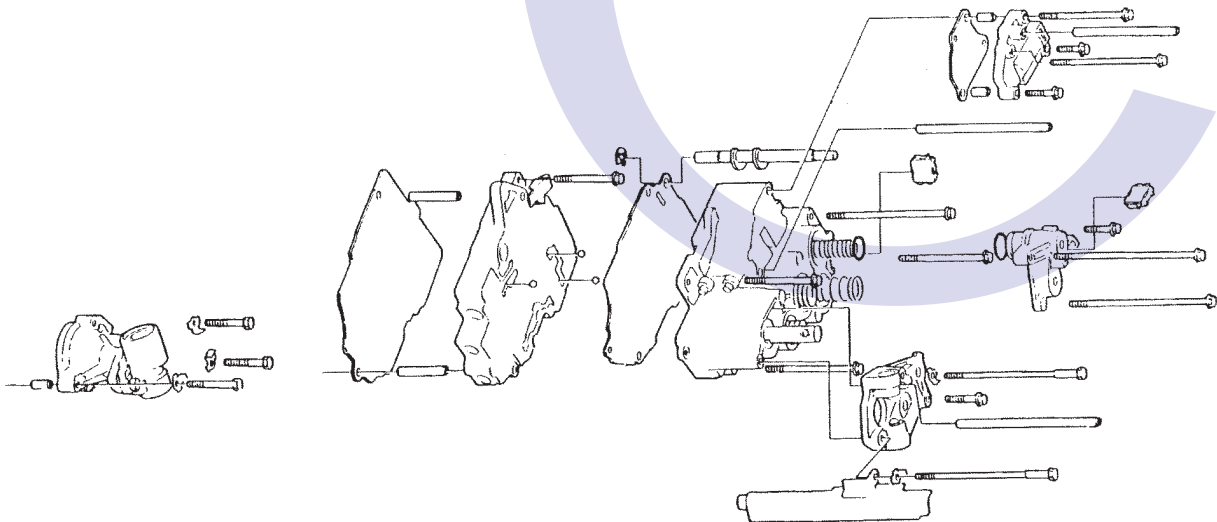

AUTOMATIC CHOICE

THE AUTOMATIC TRANSMISSION PARTS WAREHOUSE

End Cover, First Clutch & Gears

Mainshaft, Second & Fourth Clutch

Sub Shaft, & First Hold Clutch

Countershaft & Third Clutch

A24A, A2YA, M24A, P24A, S24A (Rover 216/416, Civic, Del Sol 92-97), A4RA, B4RA, B46A, B7ZA, BDRA, BMXA, M4RA, S4RA, SLXA (Civic 96-03), MPSA, S5 (Civic AWD 89-91), M4TA, S4TA, MDLA, MDMA (CR-V 97-01)

4 Speed 3 Shaft FWD (Electronic & Hydraulic Control)

AUTOMATIC CHOICE

THE AUTOMATIC TRANSMISSION PARTS WAREHOUSE

E

F

G

A24A, A2YA, M24A, P24A, S24A (Rover 216/416, Civic, Del Sol 92-97), A4RA, B4RA, B46A, B7ZA, BDRA, BMXA, M4RA, S4RA, SLXA (Civic 96-03), MP5A, S5 (Civic AWD 89-91), M4TA, S4TA, MDLA, MDMA (CR-V 97-01)