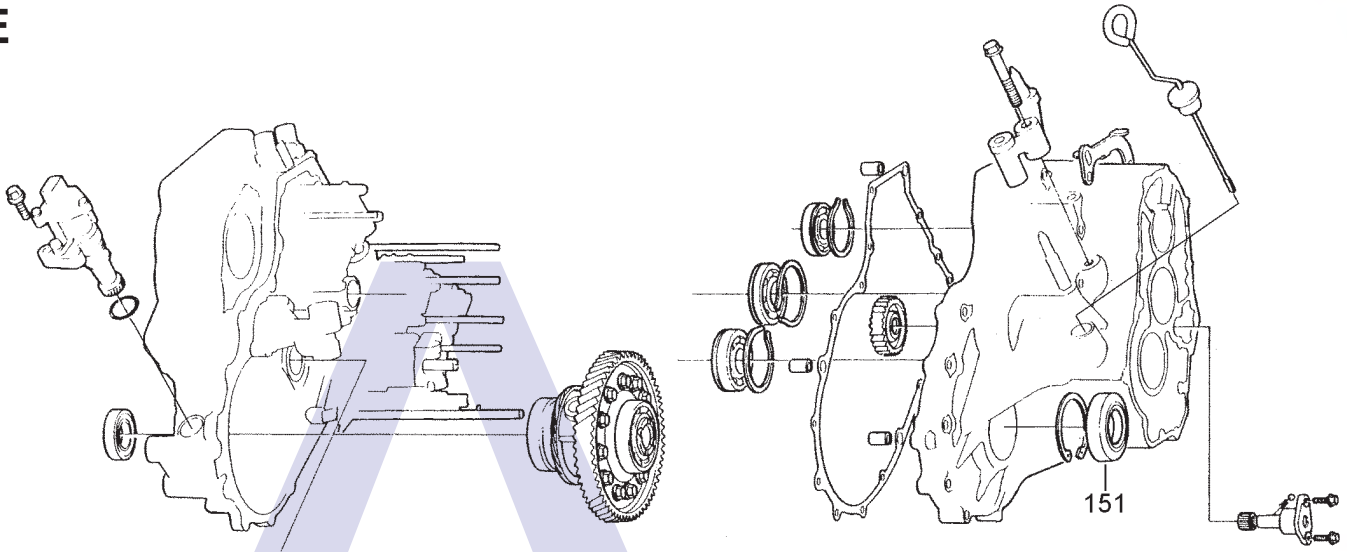

AUTOMATIC CHOICE

THE AUTOMATIC TRANSMISSION PARTS WAREHOUSE

End Cover, First Clutch & Gears

Mainshaft, Second & Fourth Clutch

Sub Shaft, & First Hold Clutch

Countershaft & Third Clutch

A24A, A2YA, M24A, P24A, S24A (Rover 216/416, Civic, Del Sol 92-97), A4RA, B4RA, B46A, B7ZA, BDRA, BMXA, M4RA, S4RA, SLXA (Civic 96-03), MPSA, S5 (Civic AWD 89-91), M4TA, S4TA, MDLA, MDMA (CR-V 97-01)

4 Speed 3 Shaft FWD (Electronic & Hydraulic Control)

AUTOMATIC CHOICE

THE AUTOMATIC TRANSMISSION PARTS WAREHOUSE

E

F

G

A24A, A2YA, M24A, P24A, S24A (Rover 216/416, Civic, Del Sol 92-97), A4RA, B4RA, B46A, B7ZA, BDRA, BMXA, M4RA, S4RA, SLXA (Civic 96-03), MP5A, S5 (Civic AWD 89-91), M4TA, S4TA, MDLA, MDMA (CR-V 97-01)

A24A, A2YA, M24A, P24A, S24A (Rover 216/416, Civic, Del Sol 92-97), A4RA, B4RA, B46A, B7ZA, BDRA, BMXA, M4RA, S4RA, SLXA (Civic 96-03), MP5A, S5 (Civic AWD 89-91), M4TA, S4TA, MDLA, MDMA (CR-V 97-01)

4 Speed 3 Shaft FWD (Electronic & Hydraulic Control)