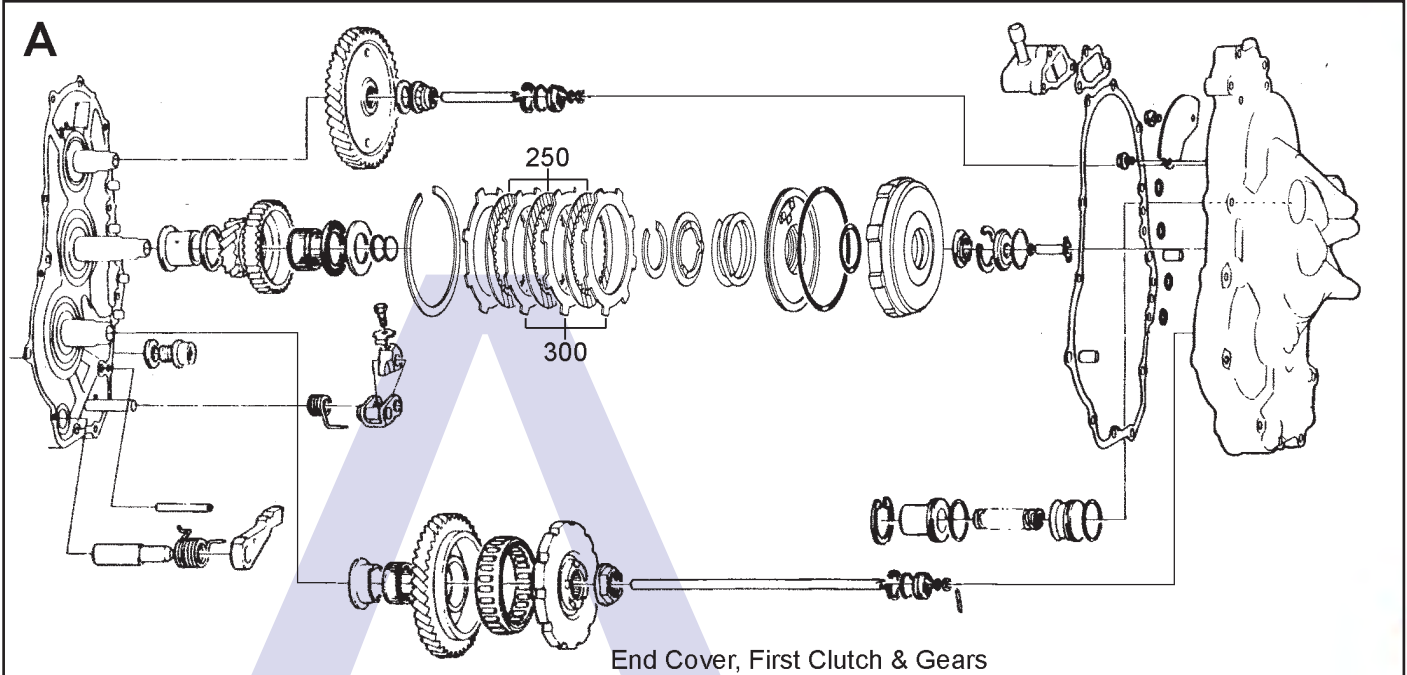

A24A, A2YA, M24A, P24A, S24A (Rover 216/416, Civic, Del Sol 92-97), A4RA, B4RA, B46A, B7ZA, BDRA, BMXA, M4RA, S4RA, SLXA (Civic 96-03), MPSA, S5 (Civic AWD 89-91), M4TA, S4TA, MDLA, MDMA (CR-V 97-01)

4 Speed 3 Shaft FWD (Electronic & Hydraulic Control)

AUTOMATIC CHOICE

THE AUTOMATIC TRANSMISSION PARTS WAREHOUSE

End Cover, First Clutch & Gears

Mainshaft, Second & Fourth Clutch

Sub Shaft, & First Hold Clutch

Countershaft & Third Clutch

A24A, A2YA, M24A, P24A, S24A (Rover 216/416, Civic, Del Sol 92-97), A4RA, B4RA, B46A, B7ZA, BDRA, BMXA, M4RA, S4RA, SLXA (Civic 96-03), MPSA, S5 (Civic AWD 89-91), M4TA, S4TA, MDLA, MDMA (CR-V 97-01)

4 Speed 3 Shaft FWD (Electronic & Hydraulic Control)

AUTOMATIC CHOICE

THE AUTOMATIC TRANSMISSION PARTS WAREHOUSE

E

F

G

A24A, A2YA, M24A, P24A, S24A (Rover 216/416, Civic, Del Sol 92-97), A4RA, B4RA, B46A, B7ZA, BDRA, BMXA, M4RA, S4RA, SLXA (Civic 96-03), MP5A, S5 (Civic AWD 89-91), M4TA, S4TA, MDLA, MDMA (CR-V 97-01)

A24A, A2YA, M24A, P24A, S24A (Rover 216/416, Civic, Del Sol 92-97), A4RA, B4RA, B46A, B7ZA, BDRA, BMXA, M4RA, S4RA, SLXA (Civic 96-03), MP5A, S5 (Civic AWD 89-91), M4TA, S4TA, MDLA, MDMA (CR-V 97-01)

4 Speed 3 Shaft FWD (Electronic & Hydraulic Control)