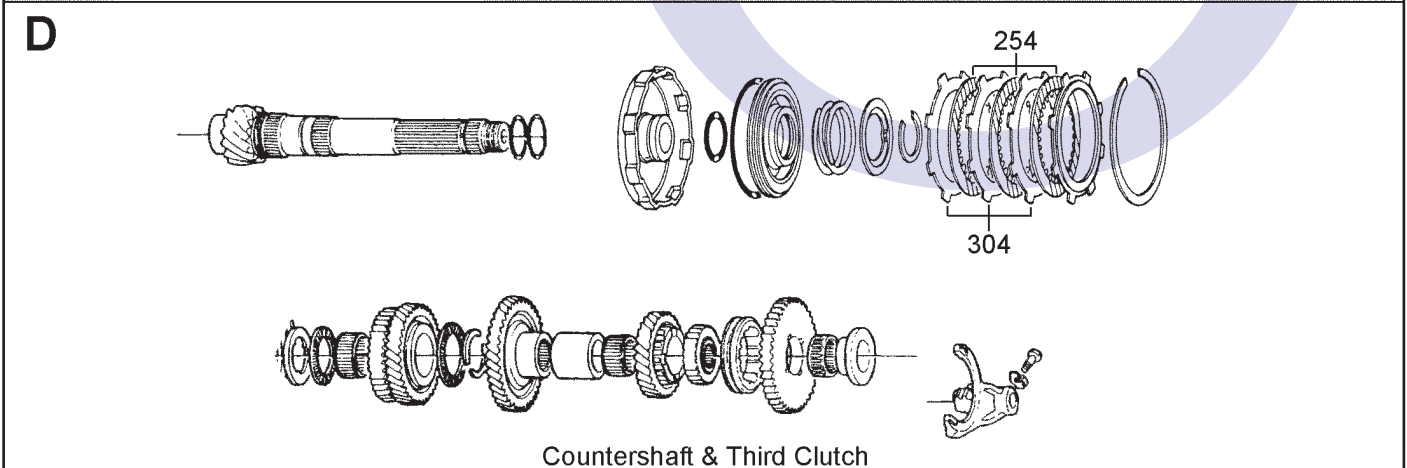

AUTOMATIC CHOICE

THE AUTOMATIC TRANSMISSION PARTS WAREHOUSE

End Cover, First Clutch & Gears

Mainshaft, Second & Fourth Clutch

Sub Shaft, & First Hold Clutch

Countershaft & Third Clutch

A24A, A2YA, M24A, P24A, S24A (Rover 216/416, Civic, Del Sol 92-97), A4RA, B4RA, B46A, B7ZA, BDRA, BMXA, M4RA, S4RA, SLXA (Civic 96-03), MPSA, S5 (Civic AWD 89-91), M4TA, S4TA, MDLA, MDMA (CR-V 97-01)

4 Speed 3 Shaft FWD (Electronic & Hydraulic Control)

AUTOMATIC CHOICE

THE AUTOMATIC TRANSMISSION PARTS WAREHOUSE

E

F

G

A24A, A2YA, M24A, P24A, S24A (Rover 216/416, Civic, Del Sol 92-97), A4RA, B4RA, B46A, B7ZA, BDRA, BMXA, M4RA, S4RA, SLXA (Civic 96-03), MP5A, S5 (Civic AWD 89-91), M4TA, S4TA, MDLA, MDMA (CR-V 97-01)