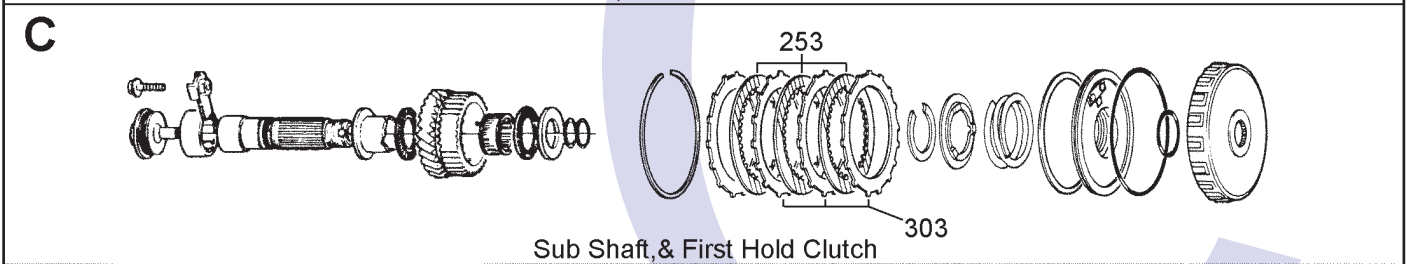

AUTOMATIC CHOICE

THE AUTOMATIC TRANSMISSION PARTS WAREHOUSE

End Cover, First Clutch & Gears

Mainshaft, Second & Fourth Clutch

Sub Shaft, & First Hold Clutch

Countershaft & Third Clutch

A24A, A2YA, M24A, P24A, S24A (Rover 216/416, Civic, Del Sol 92-97), A4RA, B4RA, B46A, B7ZA, BDRA, BMXA, M4RA, S4RA, SLXA (Civic 96-03), MPSA, S5 (Civic AWD 89-91), M4TA, S4TA, MDLA, MDMA (CR-V 97-01)

4 Speed 3 Shaft FWD (Electronic & Hydraulic Control)

AUTOMATIC CHOICE

THE AUTOMATIC TRANSMISSION PARTS WAREHOUSE

E

F

G

A24A, A2YA, M24A, P24A, S24A (Rover 216/416, Civic, Del Sol 92-97), A4RA, B4RA, B46A, B7ZA, BDRA, BMXA, M4RA, S4RA, SLXA (Civic 96-03), MP5A, S5 (Civic AWD 89-91), M4TA, S4TA, MDLA, MDMA (CR-V 97-01)