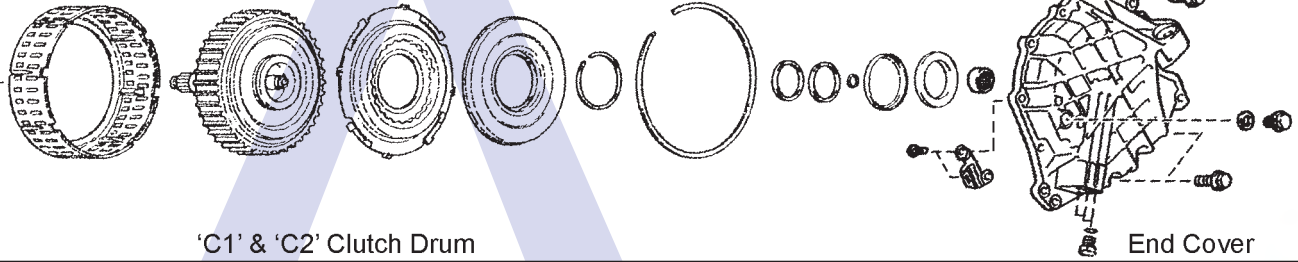

U760E, U760F (Toyota)

6 Speed FWD & AWD (Electronic Control)

AUTOMATIC CHOICE

THE AUTOMATIC TRANSMISSION PARTS WAREHOUSE

G

H

J