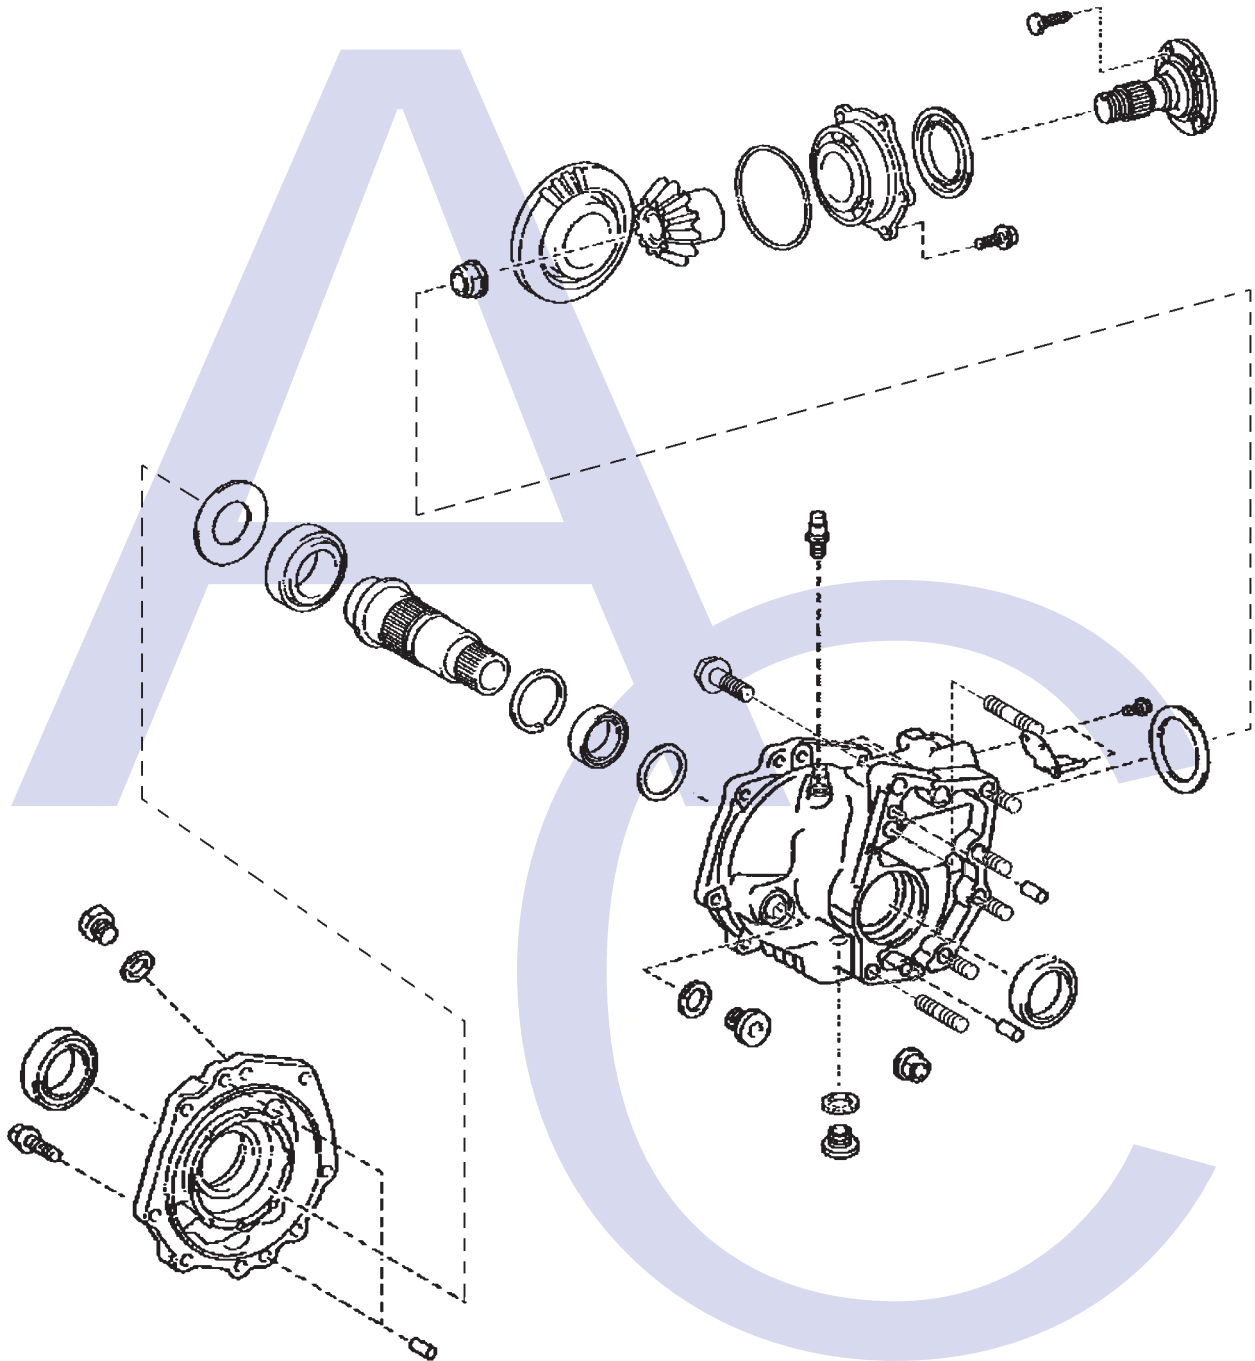

U760E, U760F (Toyota)

6 Speed FWD & AWD (Electronic Control)

AUTOMATIC CHOICE

THE AUTOMATIC TRANSMISSION PARTS WAREHOUSE

K

Transfer Box Assembly