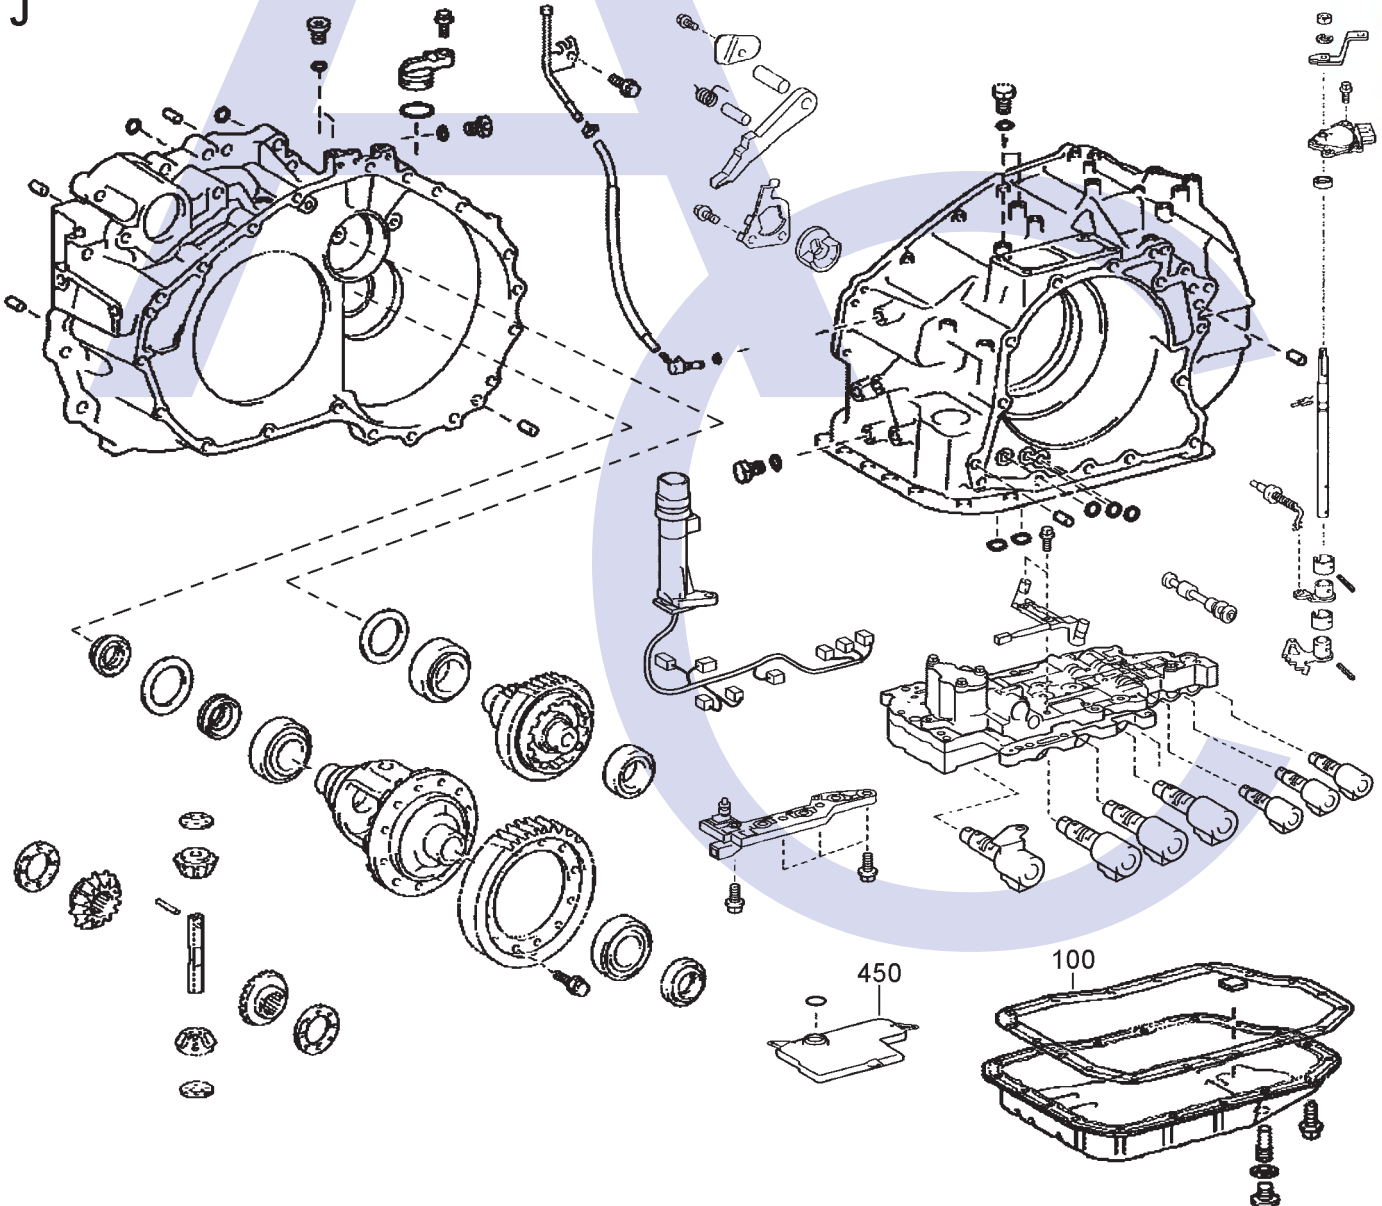

'C1' Clutch (Forward)

H

'C1' & 'C2' Clutch Drum

End Cover

J

Casings, Differential, Valve Body & External Components

U760E, U760F (Toyota)

6 Speed FWD & AWD (Electronic Control)