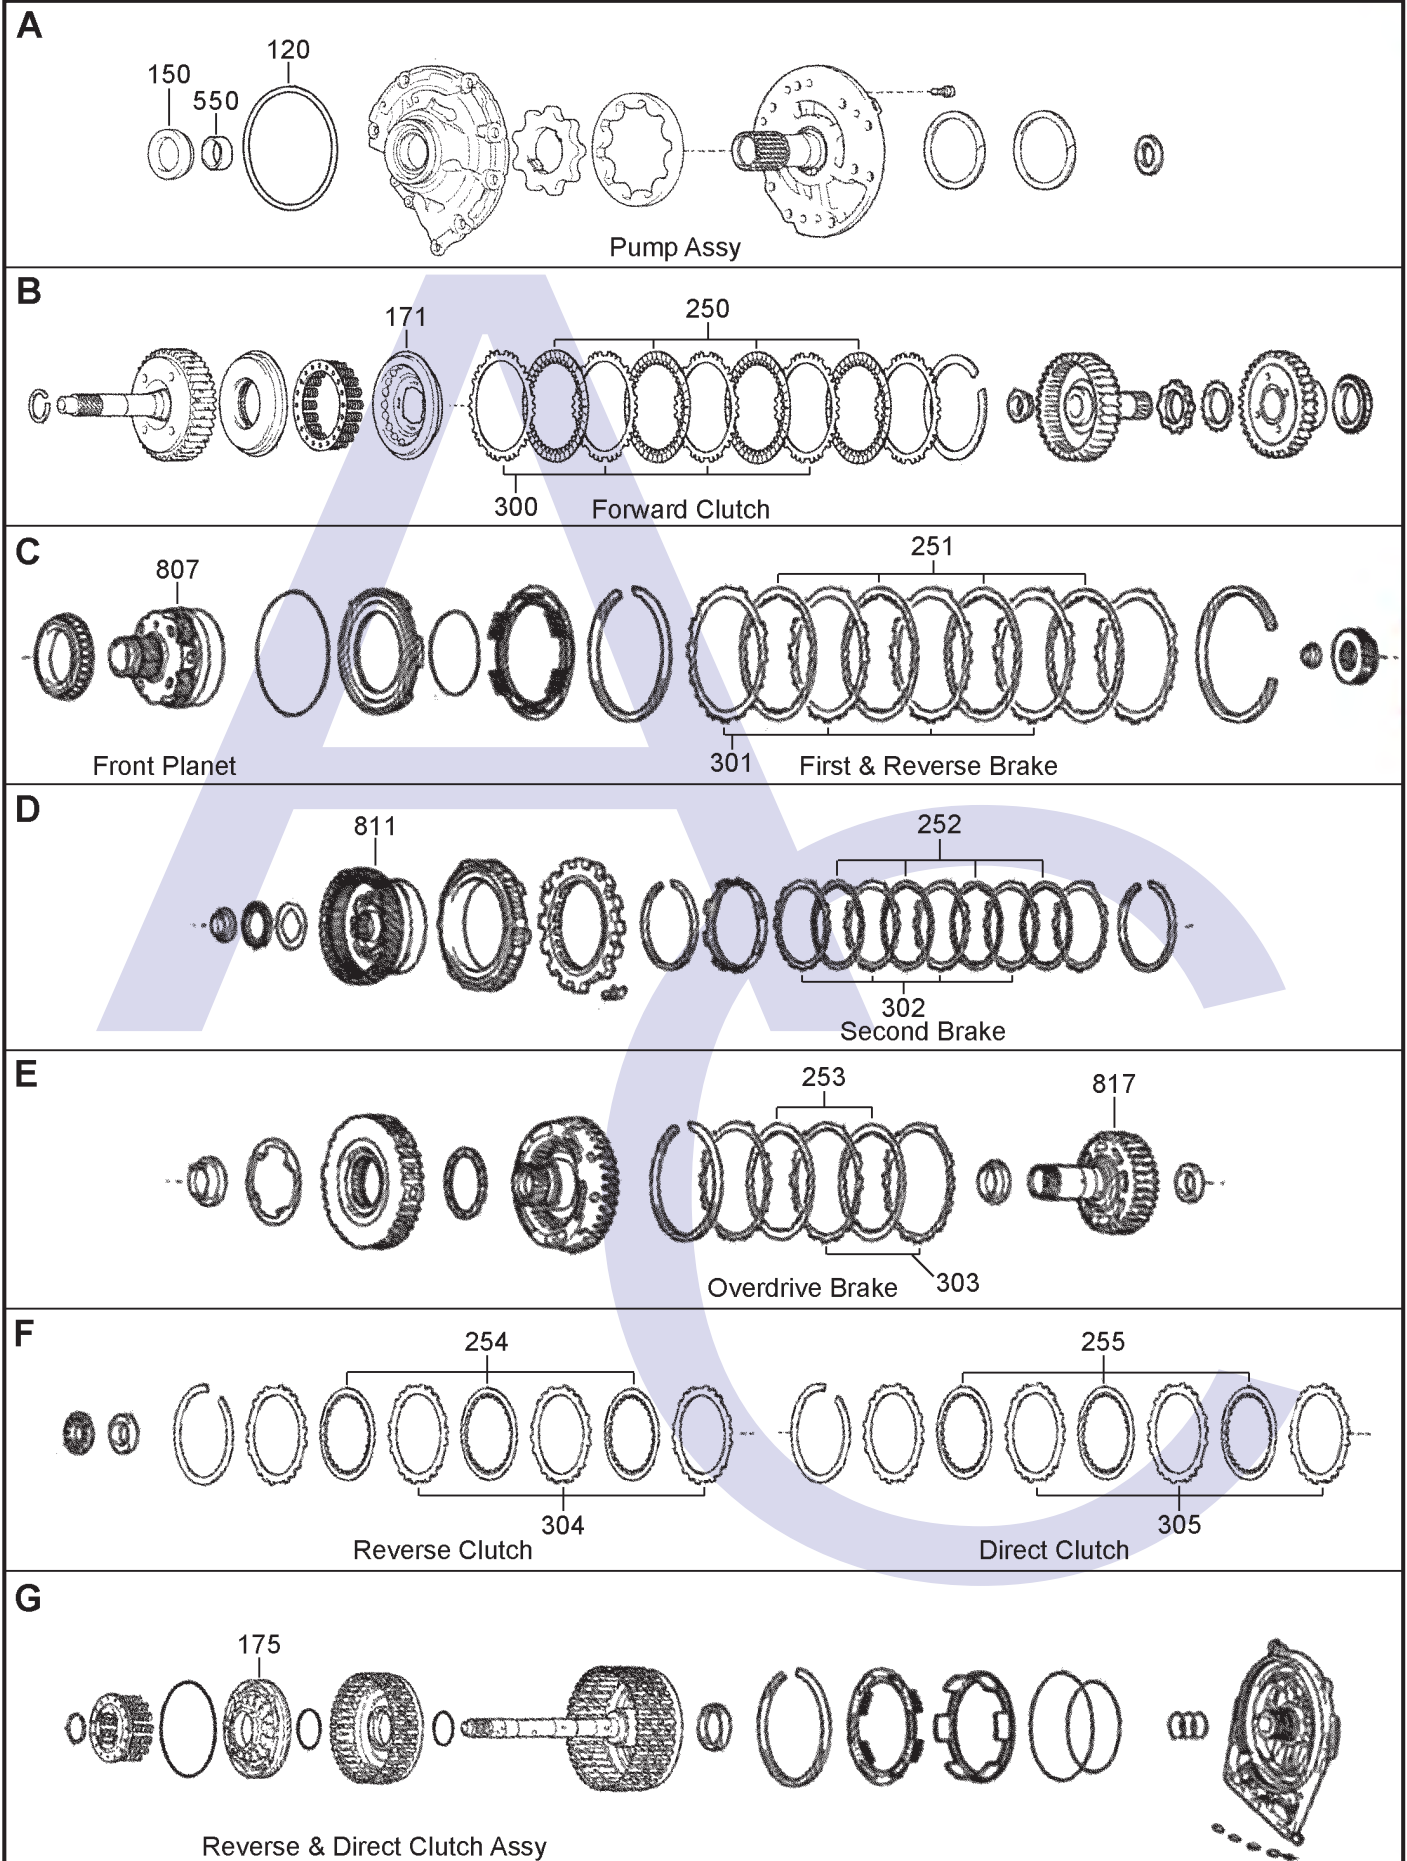

TOYOTA U340E, U341E & U341F

4 SPEED FWD (Electronic Control)

AUTOMATIC CHOICE

THE AUTOMATIC TRANSMISSION PARTS WAREHOUSE