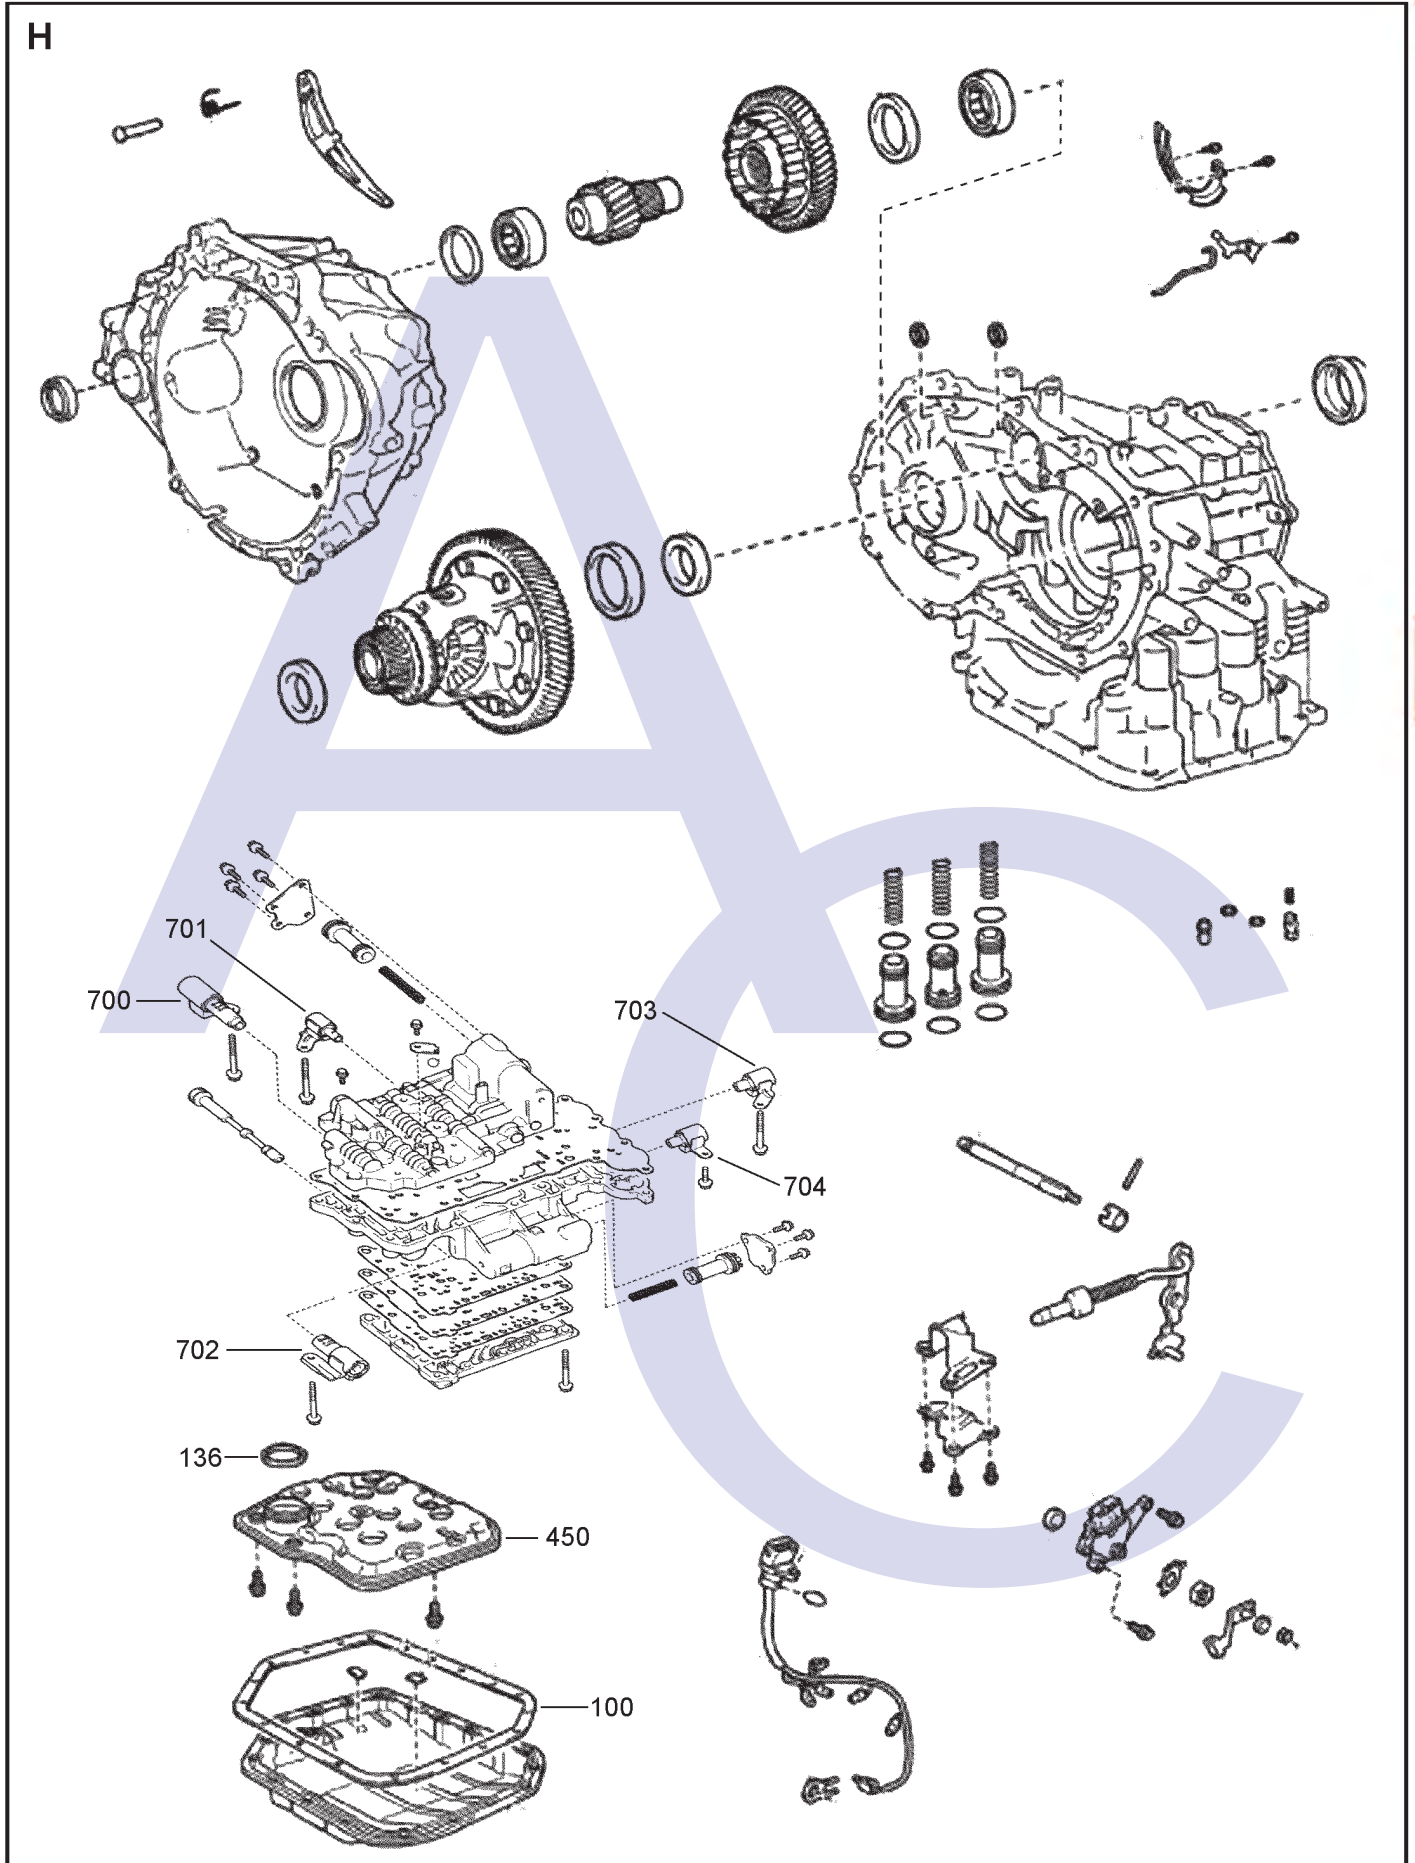

TOYOTA U340E, U341E & U341F

4 SPEED FWD (Electronic Control)

AUTOMATIC CHOICE

THE AUTOMATIC TRANSMISSION PARTS WAREHOUSE

ILL NO.	DESCRIPTION	YEARS	QTY	PART NO
KITS				
Kit	Overhaul (Transtec)	00-ON	1	U340.OHK01
Kit	Overhaul (Precision) (With Pistons)	00-ON	1	U340.OHK51
GASKETS				
100H	Oil Pan	00-ON	1	U340.GAS01
RUBBER COMPONENTS				
120A	'O' Ring, Pump to Converter Housing	00-ON	1	U140.OR01
136H	'O' Ring, Filter to V. Body	00-ON	1	U140.OR02
METAL CLAD SEALS				
150A	Oil Pump/T. Converter	00-ON	1	BW55.MCS01
NI	Drive Shaft Some Applications (64mm x 41mm x 9mm)	00-ON	AR	U240.MCS02
NI	Drive Shaft Some Applications (68mm x 51mm x 9mm)	00-ON	AR	U240.MCS03
MOULDED PISTONS				
Kit	Moulded Piston Kit	00-07	1	U340.PISKIT
171B	Forward Clutch Outer	00-ON	1	U340.PIS01
175G	Reverse Clutch	00-ON	1	U340.PIS02
SEALING RINGS				
FRICTION PLATES				
Kit	Friction Plate (Alto)	00-ON	1	U340.FRK51
250B	Forward Clutch (129.5mm OD x 1.80mm x 40T)	00-ON	4	U340.FRP01
251C	Low & Reverse Brake (153mm OD x 1.80mm x 43T)	00-ON	4	U340.FRP02
252D	2nd Brake (161mm OD x 1.80mm x 32T)	00-ON	3-4	U340.FRP03
253E	2nd Coast + OD Brake (161mm OD x 1.80mm x 40T)	00-ON	2	U340.FRP06
254F	Reverse Clutch (116mm OD x 1.85mm x 32T)	00-ON	2-3	U340.FRP04
255F	Direct Clutch (111mm OD x 1.80mm x 40T)	00-ON	3	U340.FRP05
STEEL PLATES				
Kit	Steel Plate (Alto)	00-ON	1	U340.STK51
300B	Forward Clutch (108mm ID x 1.88mm x 30T)	00-ON	4	U340.STP01
301C	Low & Reverse Brake (137mm ID x 1.77mm x 13T)	00-ON	4	U340.STP02
302D	2nd Brake (U340E only) (143.5mm ID x 3.00mm x 13T)	00-ON	3	U340.STP07
302D	2nd Brake (U341E only) (143.5mm ID x 2.00mm x 13T)	00-ON	3	U340.STP03
303E	2nd Coast + OD Brake (143mm ID x 3.00mm x 15T)	00-ON	2	U340.STP06
304F	Reverse Clutch (98mm ID x 1.77mm x 30T)	00-ON	2-3	U340.STP04
305F	Direct Clutch (86mm ID x 3.00mm x 30T)	00-ON	3	U340.STP05