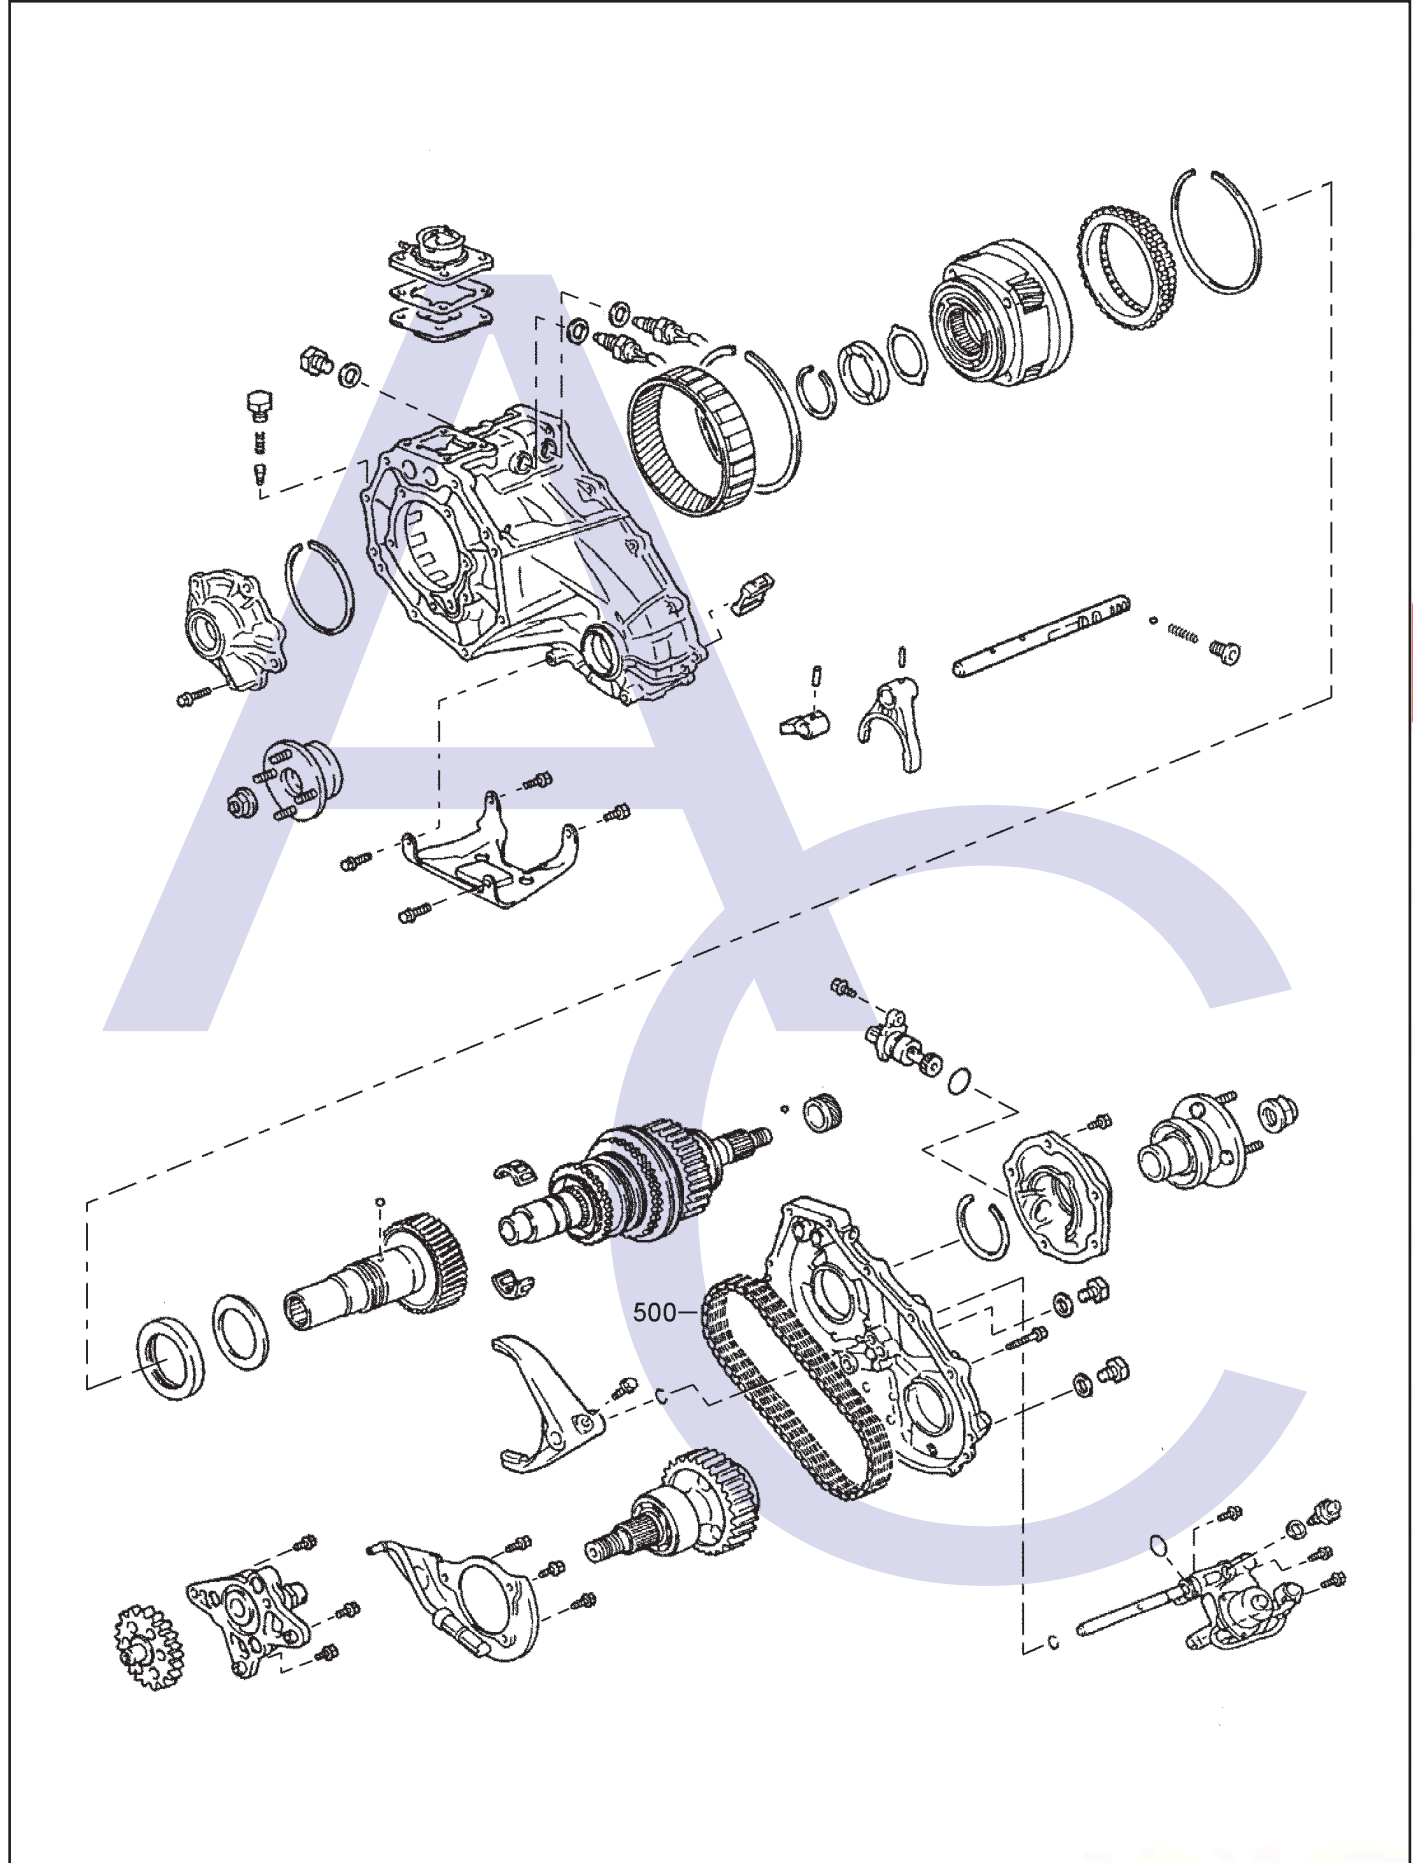

Aisin Warner Chain Drive

3.4Ltr V6 A/T Landcruiser, 4-Runner, Tacoma 1993>

(With one touch 2-4 Selector System)

AUTOMATIC CHOICE

THE AUTOMATIC TRANSMISSION PARTS WAREHOUSE

Aisin Warner Chain Drive

3.4Ltr V6 A/T Landcruiser, 4-Runner, Tacoma 1993>

(With one touch 2-4 Selector System)

AUTOMATIC CHOICE

THE AUTOMATIC TRANSMISSION PARTS WAREHOUSE

ILL NO.	DESCRIPTION	YEARS	QTY	PART NO
MASTER OVERHAUL KITS				
OVERHAUL GASKET AND SEAL KITS				
GASKET & RUBBER COMPONENTS				
METAL CLAD SEALS				
BUSHINGS, BEARINGS & WASHERS				
DRIVE CHAINS				
500	Drive Chain 74 Pitch (11.112mm Pitch x 31.75 Wide) 4/93-ON		1	YAW.CH01
ELECTRICAL COMPONENTS				
HARD PARTS				
MOUNTINGS				
TRANSFER CASE ASSY'S				
TOOLS & MANUALS				

ILL NO.	DESCRIPTION	YEARS	QTY	PART NO