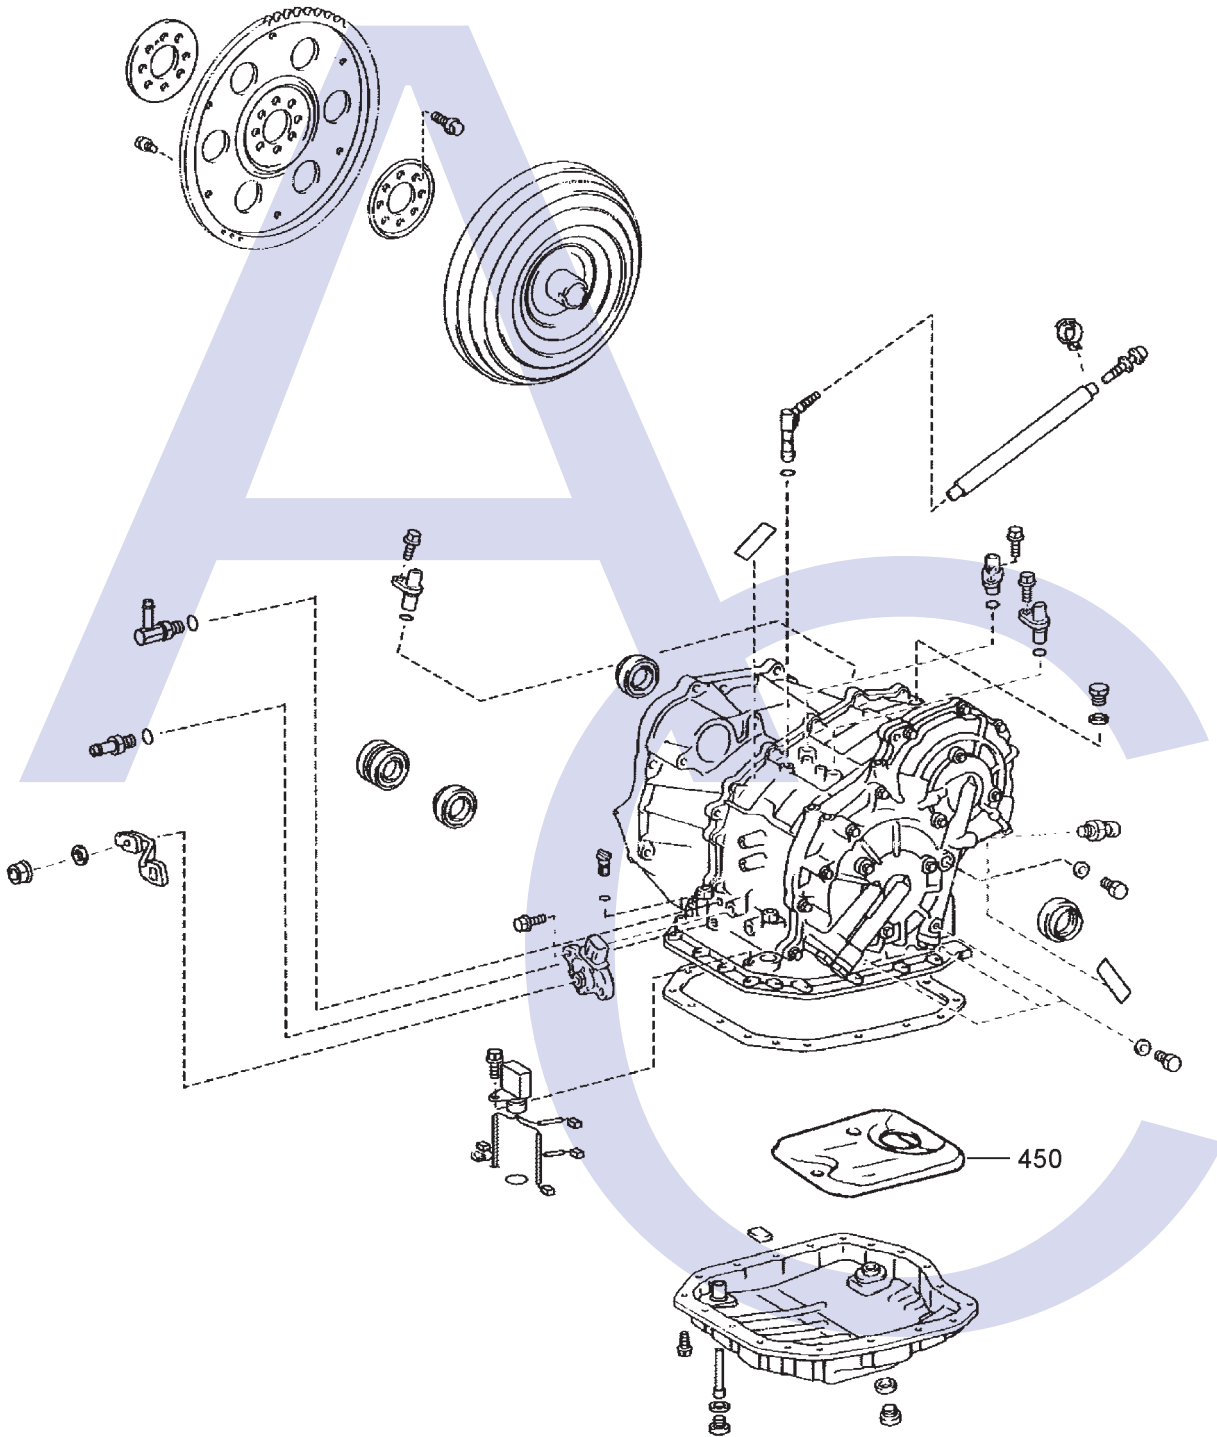

K112 (Toyota Alpard, Blade, Estima, Rav4, Mark X) CVT FWD & 4WD (Electronic Control with Converter)

AUTOMATIC CHOICE

THE AUTOMATIC TRANSMISSION PARTS WAREHOUSE

A

K112 (Toyota Alpard, Blade, Estima, Rav4, Mark X)

CVT FWD & 4WD (Electronic Control with Converter)

AUTOMATIC CHOICE

THE AUTOMATIC TRANSMISSION PARTS WAREHOUSE

ILL NO.	DESCRIPTION	YEARS	QTY	PART NO
KITS				
GASKETS				
RUBBER COMPONENTS				
METAL CLAD SEALS				
MOULDED PISTONS				
SEALING RINGS				
FRICTION PLATES				
STEEL PLATES				
PRESSURE PLATES				
SPRINGS & CIRCLIPS				
FILTERS				
450A	Pick Up Filter.....	11-ON	1	K112.FIL01
BANDS				
BUSHINGS				

ILL NO.	DESCRIPTION	YEARS	QTY	PART NO
THRUST WASHERS & BEARINGS				
ELECTRICAL COMPONENTS				
VALVE BODY PARTS				
HARD PARTS				
SPECIAL ITEMS				
TOOLS & MANUALS				

K112 (Toyota Alpard, Blade, Estima, Rav4, Mark X) CVT FWD & 4WD (Electronic Control with Converter)