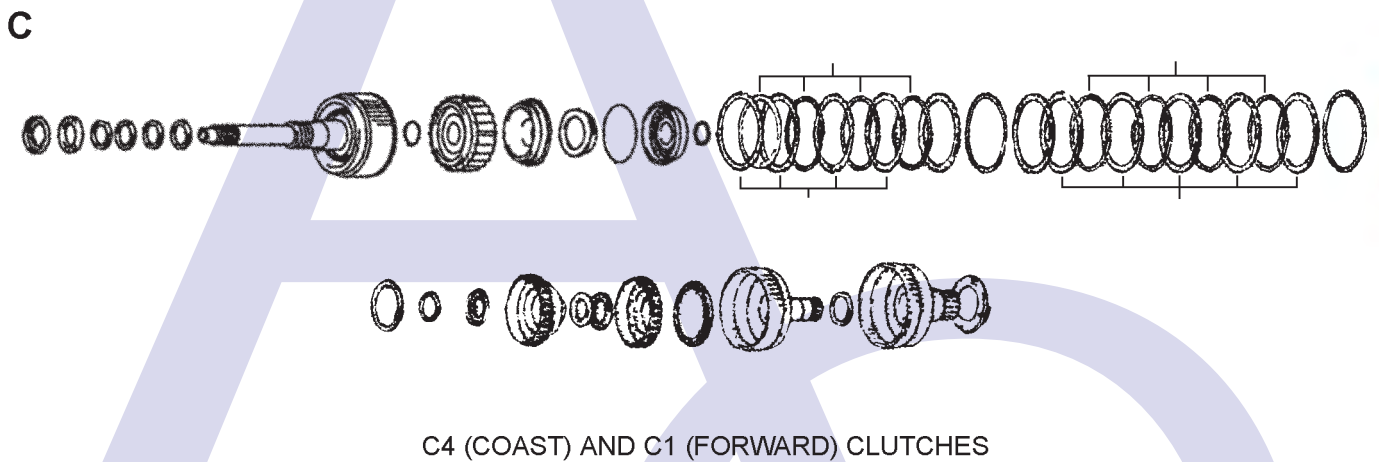

**AB60E/F (Toyota Tundra 2007-, Landcruiser & Sequoia 2008-)
6 Speed RWD/4WD (Electronic Control)**

AUTOMATIC CHOICE

THE AUTOMATIC TRANSMISSION PARTS WAREHOUSE

AB60E/F (Toyota Tundra 2007-, Landcruiser & Sequoia 2008-) 6 Speed RWD/4WD (Electronic Control)

AUTOMATIC CHOICE

THE AUTOMATIC TRANSMISSION PARTS WAREHOUSE

G

B4 (LOW & REVERSE) BRAKE PISTON ASSEMBLY

H

FRONT PLANETARY ASSEMBLY

J

CENTRE PLANETARY ASSEMBLY

ILL NO.	DESCRIPTION	YEARS	QTY	PART NO
BUSHINGS				
THRUST WASHERS & BEARINGS				
ELECTRICAL COMPONENTS				
705L	SLT, PCS-D Line Pressure Solenoid.....	07-ON	1	A761.SOL02
706L	SL1, PCS-A Clutch Control #1 Solenoid	07-ON	1	TBA
707L	S1, SSA 3 Way No.1 Solenoid	07-ON	1	TBA
708L	SR, SSE 3 Way No.4 Solenoid	07-ON	1	TBA
709L	S4, SSD 3 Way No.3 Solenoid	07-ON	1	TBA
710L	S2, SSB 3 Way No.2 Solenoid	07-ON	1	TBA
711L	S3, SSC 3 Way No.1 Solenoid	07-ON	1	TBA
712L	SLU, TCC-PCS Lock Up Control Solenoid	07-ON	1	TBA
713L	SL2, PCS-B Clutch Control #2 Solenoid	07-ON	1	TBA
VALVE BODY PARTS				
HARD PARTS				
SPECIAL ITEMS				
TOOLS & MANUALS				