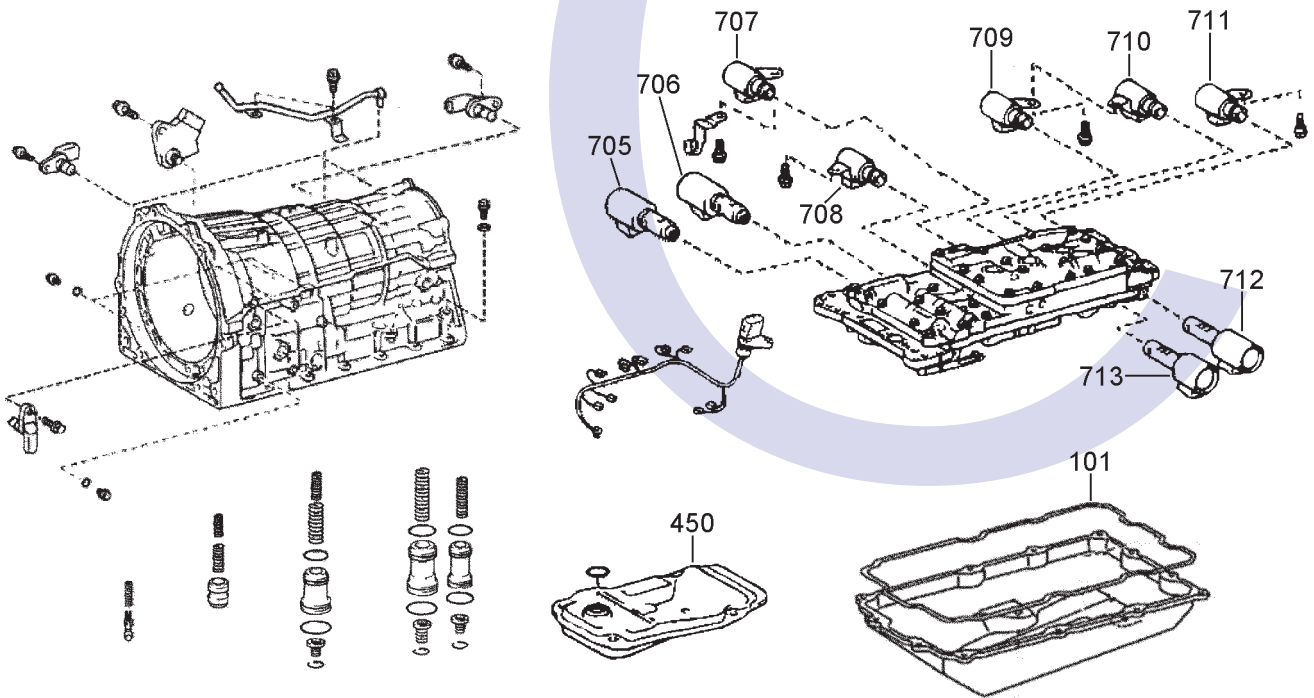

AUTOMATIC CHOICE

THE AUTOMATIC TRANSMISSION PARTS WAREHOUSE

G

B4 (LOW & REVERSE) BRAKE PISTON ASSEMBLY

H

FRONT PLANETARY ASSEMBLY

J

CENTRE PLANETARY ASSEMBLY

K

REAR PLANETARY ASSEMBLY

L

CASE, PAN, FILTER & VALVE BODY

AB60E/F (Toyota Tundra 2007-, Landcruiser & Sequoia 2008-) 6 Speed RWD/4WD (Electronic Control)

AUTOMATIC CHOICE

THE AUTOMATIC TRANSMISSION PARTS WAREHOUSE

ILL NO.	DESCRIPTION	YEARS	QTY	PART NO
BUSHINGS				
THRUST WASHERS & BEARINGS				
ELECTRICAL COMPONENTS				
705L	SLT, PCS-D Line Pressure Solenoid.....	07-ON	1	A761.SOL02
706L	SL1, PCS-A Clutch Control #1 Solenoid	07-ON	1	TBA
707L	S1, SSA 3 Way No.1 Solenoid	07-ON	1	TBA
708L	SR, SSE 3 Way No.4 Solenoid	07-ON	1	TBA
709L	S4, SSD 3 Way No.3 Solenoid	07-ON	1	TBA
710L	S2, SSB 3 Way No.2 Solenoid	07-ON	1	TBA
711L	S3, SSC 3 Way No.1 Solenoid	07-ON	1	TBA
712L	SLU, TCC-PCS Lock Up Control Solenoid	07-ON	1	TBA
713L	SL2, PCS-B Clutch Control #2 Solenoid	07-ON	1	TBA
VALVE BODY PARTS				
HARD PARTS				
SPECIAL ITEMS				
TOOLS & MANUALS				