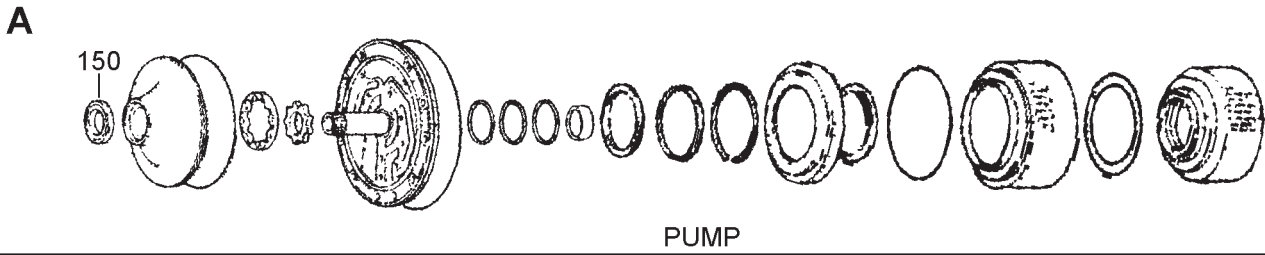

**AB60E/F (Toyota Tundra 2007-, Landcruiser & Sequoia 2008-)
6 Speed RWD/4WD (Electronic Control)**

AUTOMATIC CHOICE

THE AUTOMATIC TRANSMISSION PARTS WAREHOUSE

AB60E/F (Toyota Tundra 2007-, Landcruiser & Sequoia 2008-) 6 Speed RWD/4WD (Electronic Control)

ILL NO.	DESCRIPTION	YEARS	QTY	PART NO
BUSHINGS				
THRUST WASHERS & BEARINGS				
ELECTRICAL COMPONENTS				
705L	SLT, PCS-D Line Pressure Solenoid.....	07-ON	1	A761.SOL02
706L	SL1, PCS-A Clutch Control #1 Solenoid	07-ON	1	TBA
707L	S1, SSA 3 Way No.1 Solenoid	07-ON	1	TBA
708L	SR, SSE 3 Way No.4 Solenoid	07-ON	1	TBA
709L	S4, SSD 3 Way No.3 Solenoid	07-ON	1	TBA
710L	S2, SSB 3 Way No.2 Solenoid	07-ON	1	TBA
711L	S3, SSC 3 Way No.1 Solenoid	07-ON	1	TBA
712L	SLU, TCC-PCS Lock Up Control Solenoid	07-ON	1	TBA
713L	SL2, PCS-B Clutch Control #2 Solenoid	07-ON	1	TBA
VALVE BODY PARTS				
HARD PARTS				
SPECIAL ITEMS				
TOOLS & MANUALS				