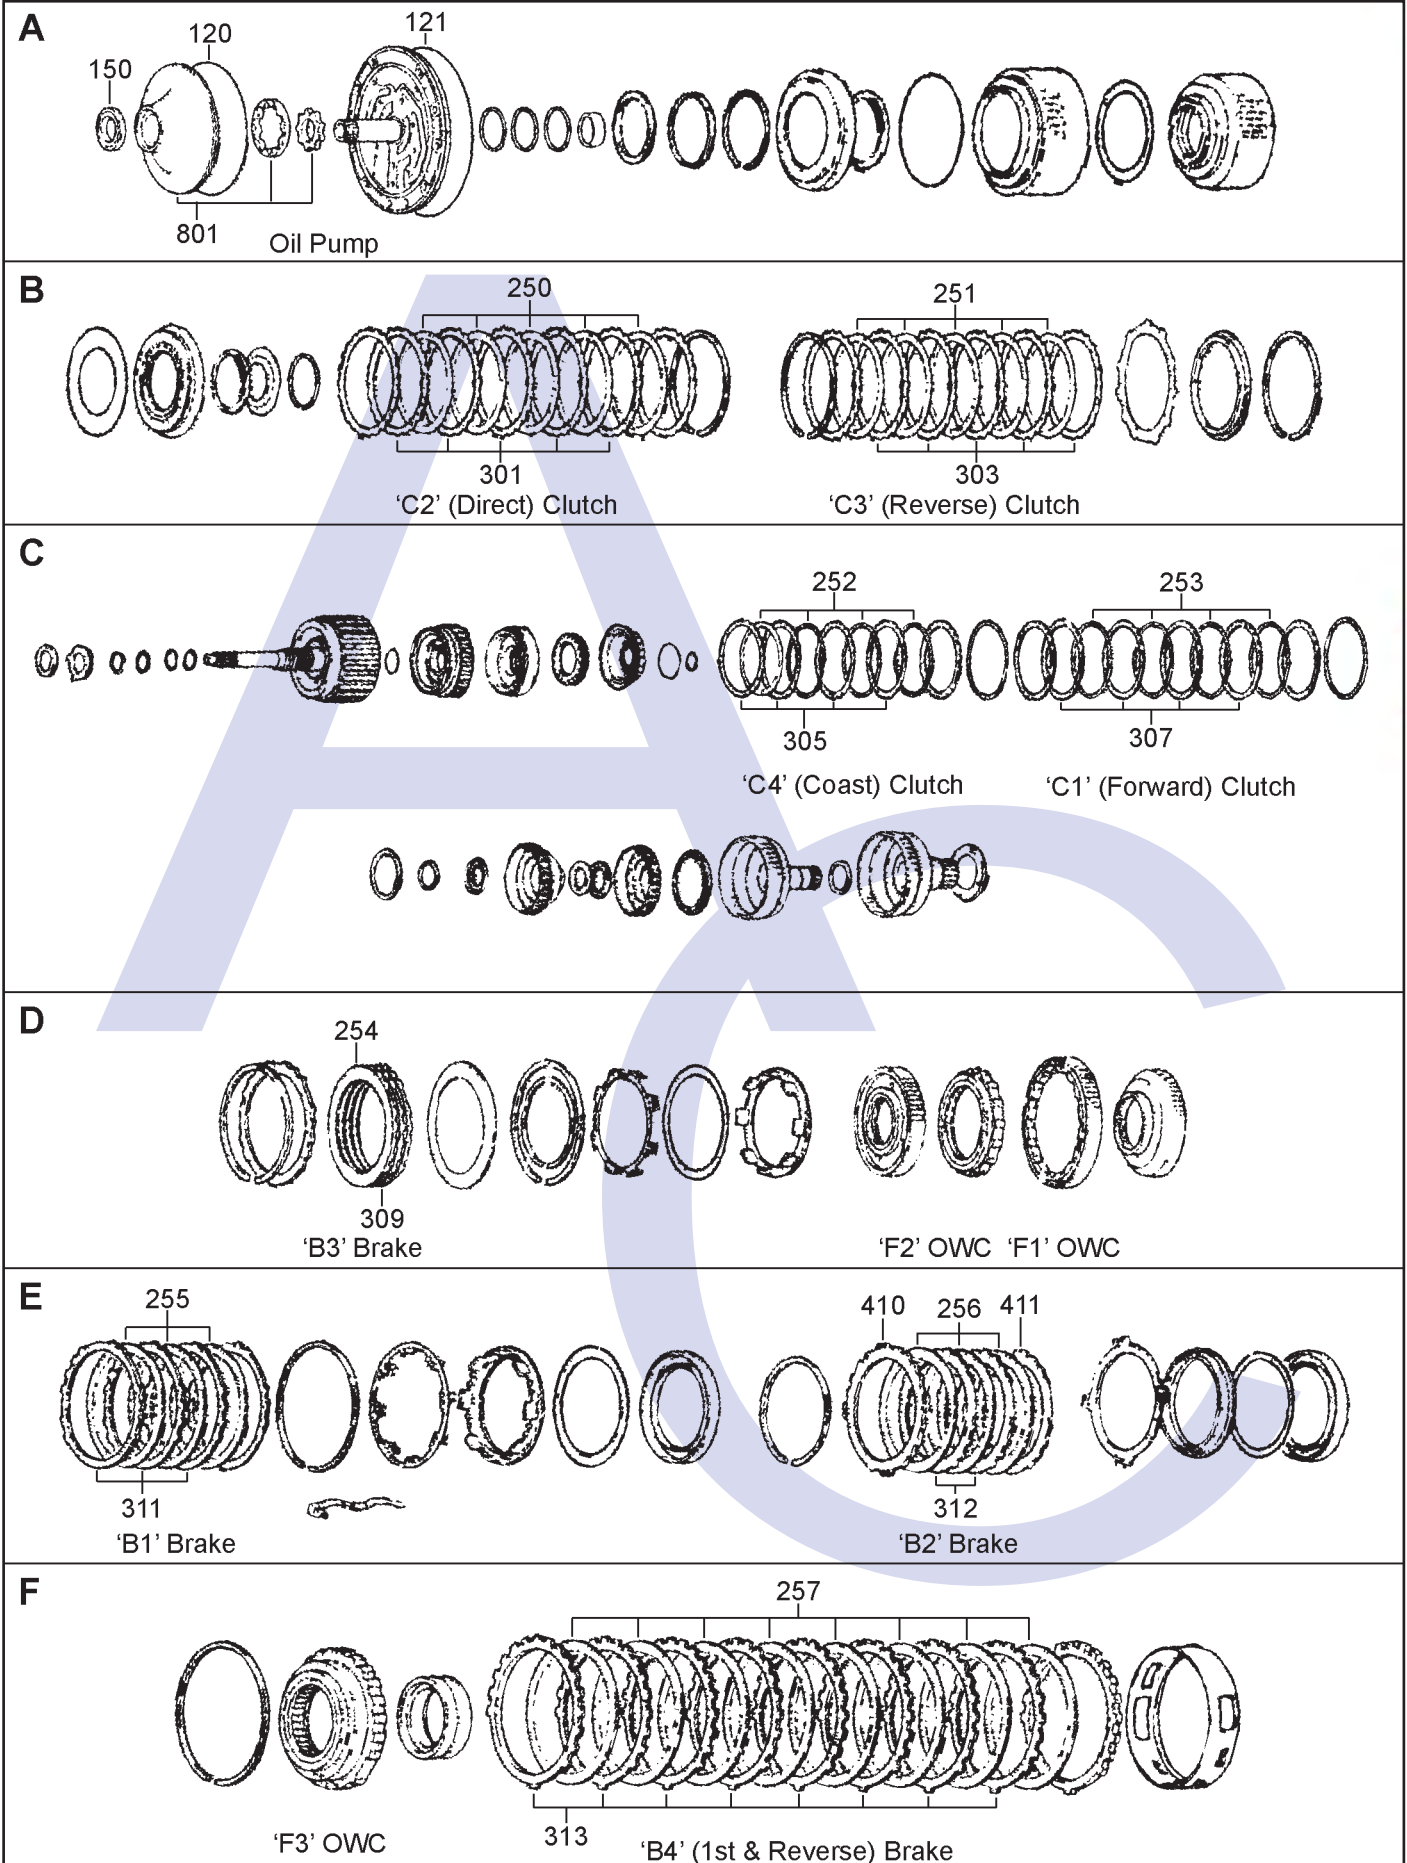

# A960E (Lexus GS300, IS250, 2006-08)

## 6 Speed RWD (Electronic Control)

AUTOMATIC CHOICE

THE AUTOMATIC TRANSMISSION PARTS WAREHOUSE