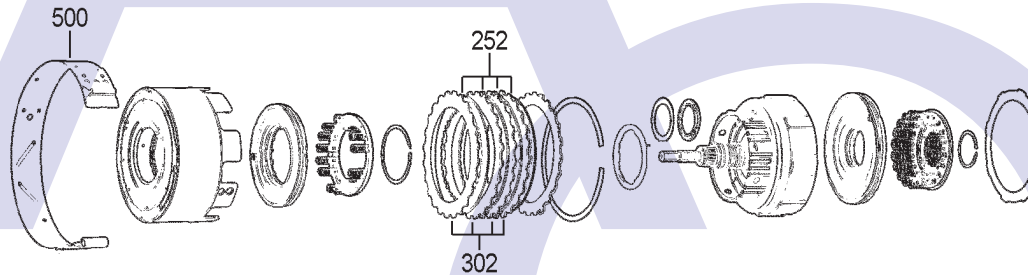

TOYOTA A650E (AW35-50LS)

5 SPEED RWD (Electronic Control)

AUTOMATIC CHOICE

THE AUTOMATIC TRANSMISSION PARTS WAREHOUSE

A

O. D. Direct Clutch

B

O. D. Brake

C

Direct Clutch

D

Forward Clutch

Second Brake

E

Third Brake

TOYOTA A650E (AW35-50LS)

ILL NO.	DESCRIPTION	YEARS	QTY	PART NO
PRESSURE PLATES				
400A	Overdrive Clutch (104mm ID x 2.50mm x 24T)	98-ON	1	A340.STP19
FILTERS				
450H	Filter (Lexus 4.0Ltr).....	98-ON	1	A650.FIL01
BANDS				
500C	Second Brake Band.....	98-ON	1	A340.BAN01
ELECTRICAL COMPONENTS				
700H	Line Pressure Control Solenoid (SLT)	98-ON	1	A650.SOL01
701H	Lock Up Control Solenoid (SLU).....	98-ON	1	A650.SOL02
702H	Shift Control Solenoid (SLN).....	98-ON	1	A650.SOL03
703H	Shift Solenoid (S3)	98-ON	1	A650.SOL06
704H	Shift Solenoid (S1)	98-ON	1	A650.SOL04
705H	Shift Solenoid (S4)	98-ON	1	A650.SOL07
706H	Shift Solenoid (S2)	98-ON	1	A340.SOL07
HARD PARTS				
NI	3rd Brake Feed Tube (Under Valve Body 40.00mm)...	98-ON	1	A650.TU01
NI	2nd Brake Feed Tube (Under Valve Body 45.50mm)...	98-ON	1	A650.TU02