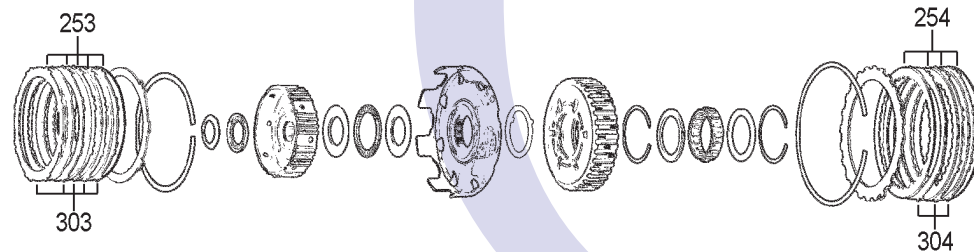

Forward Clutch

Second Brake

E