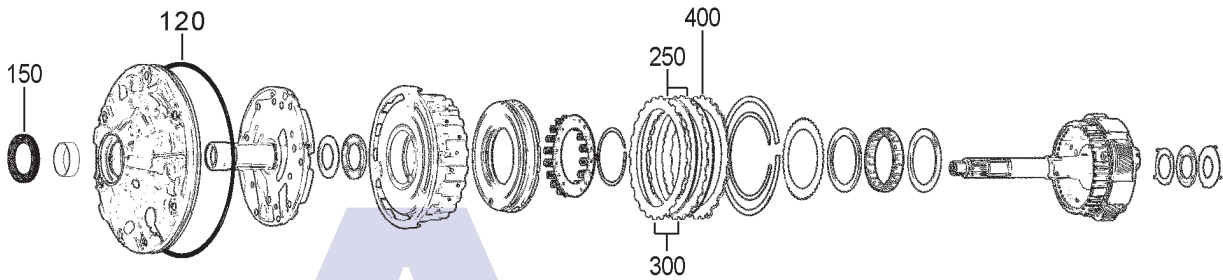

TOYOTA A650E (AW35-50LS)

5 SPEED RWD (Electronic Control)

AUTOMATIC CHOICE

THE AUTOMATIC TRANSMISSION PARTS WAREHOUSE

A

O. D. Direct Clutch

B

O. D. Brake

ILL NO.	DESCRIPTION	YEARS	QTY	PART NO
PRESSURE PLATES				
400A	Overdrive Clutch (104mm ID x 2.50mm x 24T)	98-ON	1	A340.STP19
FILTERS				
450H	Filter (Lexus 4.0Ltr).....	98-ON	1	A650.FIL01
BANDS				
500C	Second Brake Band.....	98-ON	1	A340.BAN01
ELECTRICAL COMPONENTS				
700H	Line Pressure Control Solenoid (SLT)	98-ON	1	A650.SOL01
701H	Lock Up Control Solenoid (SLU).....	98-ON	1	A650.SOL02
702H	Shift Control Solenoid (SLN).....	98-ON	1	A650.SOL03
703H	Shift Solenoid (S3)	98-ON	1	A650.SOL06
704H	Shift Solenoid (S1)	98-ON	1	A650.SOL04
705H	Shift Solenoid (S4)	98-ON	1	A650.SOL07
706H	Shift Solenoid (S2)	98-ON	1	A340.SOL07
HARD PARTS				
NI	3rd Brake Feed Tube (Under Valve Body 40.00mm)...	98-ON	1	A650.TU01
NI	2nd Brake Feed Tube (Under Valve Body 45.50mm)...	98-ON	1	A650.TU02