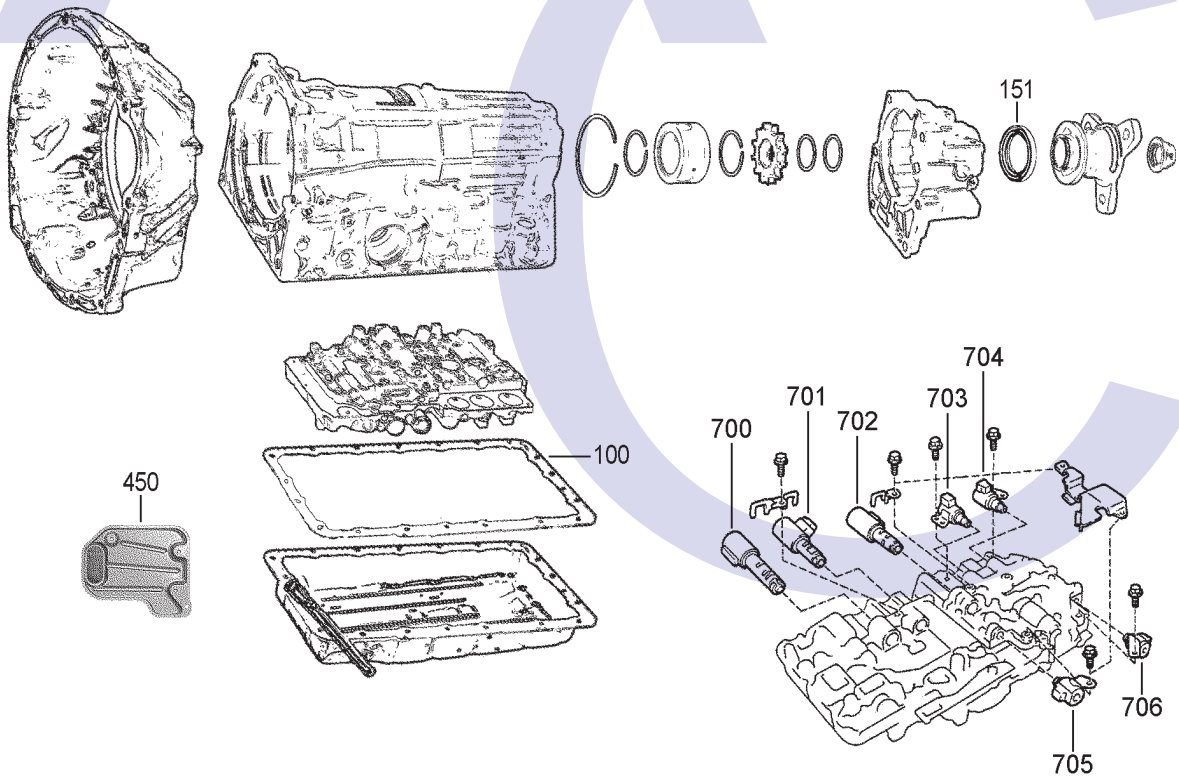

5 SPEED RWD (Electronic Control)

AUTOMATIC CHOICE

THE AUTOMATIC TRANSMISSION PARTS WAREHOUSE

F

G

Low/Reverse Brake

H

TOYOTA A650E (AW35-50LS)

5 SPEED RWD (Electronic Control)

AUTOMATIC CHOICE

THE AUTOMATIC TRANSMISSION PARTS WAREHOUSE

ILL NO.	DESCRIPTION	YEARS	QTY	PART NO
KITS				
Kit	Overhaul (Lexus 4.0Ltr).....	98-ON	1	A650.OHK01
GASKETS				
100H	Pan Gasket (Duraprene).....	98-ON	1	A340.GAS10
RUBBER COMPONENTS				
120A	Pump 'O' Ring.....	98-ON	1	A340.OR01
METAL CLAD SEALS				
150A	Front Pump	98-ON	1	BW55.MCS01
151H	Extension Housing.....	98-ON	1	A650.MCS02
FRICITION PLATES				
Kit	Friction Plate (Alto)	98-ON	1	A650.FRK51
250A	Overdrive Clutch (127mm OD x 2.10mm x 32T) ..	98-ON	2	A340.FRP01
251B	Overdrive Brake (166mm OD x 2.10mm x 24T) ..	98-ON	4	A340.FRP02
252C	Direct (131mm OD x 1.70mm x 40T) ..	98-ON	5	A650.FRP04
253D	Forward (126mm OD x 1.90mm x 40T) ..	98-ON	6	A340.FRP11
254D	Second Brake (142mm OD x 2.20mm x 35T) ..	98-ON	5	A650.FRP02
255E	Third Brake (151mm OD x 1.80mm x 36T) ..	98-ON	5	A650.FRP01
256G	First & Reverse (138mm OD x 1.70mm x 44T) ..	98-ON	6	A650.FRP03
STEEL PLATES				
Kit	Steel Plate (Alto).....	98-ON	1	A650.STK51
300A	Overdrive Clutch (104mm ID x 2.00mm x 24T)	98-ON	2	A340.STP10
301B	Overdrive Brake (143mm ID x 2.00mm x 6T)	98-ON	3	A340.STP17
302C	Direct (105mm ID x 1.80mm x 24T)	98-ON	5	A650.STP05
303D	Forward (105mm ID x 1.80mm x 8T)	98-ON	5-6	A130.STP01
303D	Forward (105mm ID x 1.40mm x 8T)	98-ON	1	A540.STP02
303D	Forward (Lexus SC400/430) (105mm ID x 2.30mm x 8T)	98-ON	5	A340.STP16
304D	Second Brake (131mm ID x 2.70mm x 8T)	98-ON	4	A650.STP02
304D	Second Brake (131mm ID x 2.00mm x 8T)	98-ON	1	A650.STP04
305E	Third Brake (123mm ID x 2.90mm x 23T)	98-ON	5	A650.STP01
306G	First & Reverse (124mm ID x 1.80mm x 18T)	98-ON	5	A650.STP03