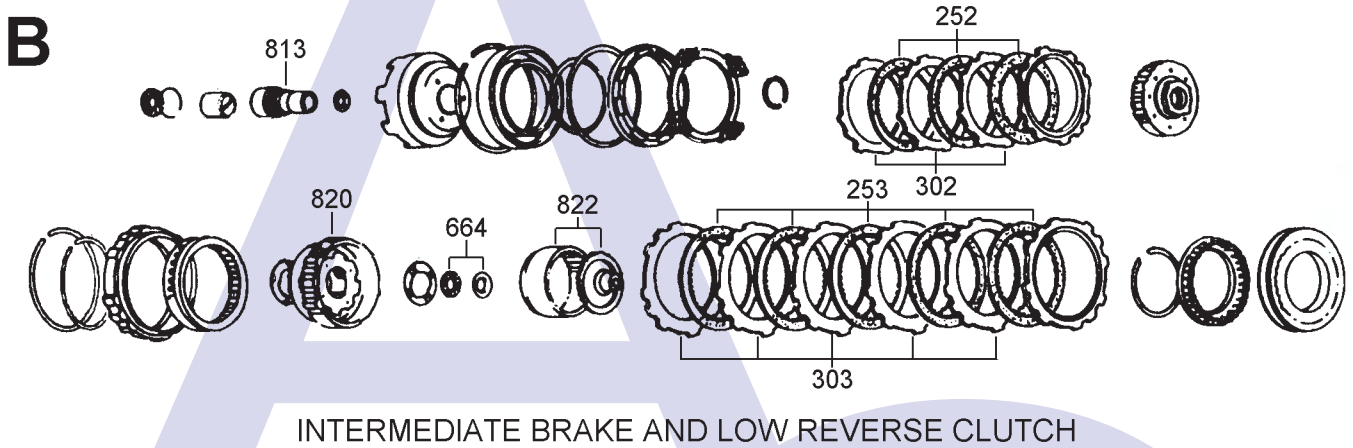

TOYOTA A540E, A540H & A541E

4 SPEED FWD (Electronic Control)

AUTOMATIC CHOICE

THE AUTOMATIC TRANSMISSION PARTS WAREHOUSE

TOYOTA A540E, A540H & A541E

4 SPEED FWD (Electronic Control)

AUTOMATIC CHOICE

THE AUTOMATIC TRANSMISSION PARTS WAREHOUSE

ILL NO.	DESCRIPTION	YEARS	QTY	PART NO
KITS				
Kit	Master Overhaul Kit (A540)	88-91	1	A540.MOHK01
Kit	Master Overhaul Kit (A540E)....	92-93	1	A540.MOHK02
Kit	Overhaul A540H (Transtec) (Also RAV 4 -98)	88-93	1	A540.OHK01
Kit	Overhaul A540H (Precision) (Camry)	91-93	1	A540.OHK51
Kit	Overhaul Kit A540H (Precision) (Sienna)	97-98	1	A540.OHK51
Kit	Overhaul A541E (Transtec) (Not RAV 4 -98).....	94-ON	1	A540.OHK02
Kit	Overhaul A541E (Precision) (MCX10).....	94-ON	1	A540.OHK52
Kit	Overhaul A540 (Precision) (RAV4 (SXA11)).....	95-99	1	A540.OHK53
Kit	Transfer Case Kit A540H	88-ON	1	A540.OHK03
Kit	Overhaul A540H/E (Precision)..	88-ON	1	A540.OHK54
Kit	Gasket & Seal A540 (RAV4) (Includes Diff Washers).....	95-ON	1	A540.GSK10
GASKETS				
100D	Pan Gasket A540H/E	88-93	1	A540.GAS01
100D	Pan Gasket A541E.....	94-ON	1	A540.GAS02
RUBBER COMPONENTS				
120A	Pump O Ring	88-ON	1	A130.OR01
METAL CLAD SEALS				
150A	Converter Seal.....	88-ON	1	BW55.MCS01
NI	Axle Shaft Left Side (80mm x 50mm).....	88-ON	1	A540.MCS02
MOULDED PISTONS				
SEALING RINGS				
FRICITION PLATES				
Kit	Friction Plate A540E (Alto).....	88-91	1	A540.FRK51
Kit	Friction Plate A540E V6 Camry	92-93	1	A540.FRK02
Kit	Friction Plate A540E V6 Camry (Alto)	92-93	1	A540.FRK52
Kit	Friction Plate A540E (Alto) Lexus ES300.....	92-93	1	A540.FRK53
Kit	Friction Plate A540E (Alto) Sienna.....	98-00	1	A540.FRK53
Kit	Friction Plate A540E, 541E	95-ON	1	A540.FRK03
Kit	Friction Plate A540E, 541E (Alto)	95-ON	1	A540.FRK54
Kit	Friction Plate A540H With AWD (Alto)	88-ON	1	A540.FRK55
250A	Direct A540E (130mm OD x 2.00mm x 32/40T)88-ON		3	A540.FRP03