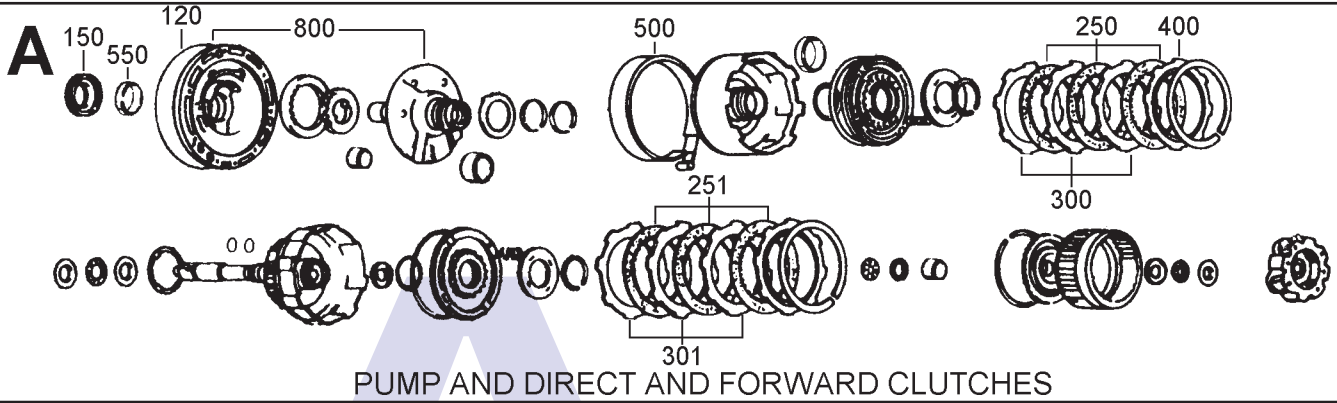

TOYOTA A540E, A540H & A541E

4 SPEED FWD (Electronic Control)

AUTOMATIC CHOICE

THE AUTOMATIC TRANSMISSION PARTS WAREHOUSE

TOYOTA A540E, A540H & A541E

4 SPEED FWD (Electronic Control)

AUTOMATIC CHOICE

THE AUTOMATIC TRANSMISSION PARTS WAREHOUSE

ILL NO.	DESCRIPTION	YEARS	QTY	PART NO
KITS				
Kit	Master Overhaul Kit (A540)	88-91	1	A540.MOHK01
Kit	Master Overhaul Kit (A540E)....	92-93	1	A540.MOHK02
Kit	Overhaul A540H (Transtec) (Also RAV 4 -98)	88-93	1	A540.OHK01
Kit	Overhaul A540H (Precision) (Camry)	91-93	1	A540.OHK51
Kit	Overhaul Kit A540H (Precision) (Sienna)	97-98	1	A540.OHK51
Kit	Overhaul A541E (Transtec) (Not RAV 4 -98).....	94-ON	1	A540.OHK02
Kit	Overhaul A541E (Precision) (MCX10).....	94-ON	1	A540.OHK52
Kit	Overhaul A540 (Precision) (RAV4 (SXA11)).....	95-99	1	A540.OHK53
Kit	Transfer Case Kit A540H	88-ON	1	A540.OHK03
Kit	Overhaul A540H/E (Precision)..	88-ON	1	A540.OHK54
Kit	Gasket & Seal A540 (RAV4) (Includes Diff Washers).....	95-ON	1	A540.GSK10
GASKETS				
100D	Pan Gasket A540H/E	88-93	1	A540.GAS01
100D	Pan Gasket A541E.....	94-ON	1	A540.GAS02
RUBBER COMPONENTS				
120A	Pump O Ring	88-ON	1	A130.OR01
METAL CLAD SEALS				
150A	Converter Seal.....	88-ON	1	BW55.MCS01
NI	Axle Shaft Left Side (80mm x 50mm).....	88-ON	1	A540.MCS02
MOULDED PISTONS				
SEALING RINGS				
FRICITION PLATES				
Kit	Friction Plate A540E (Alto).....	88-91	1	A540.FRK51
Kit	Friction Plate A540E V6 Camry	92-93	1	A540.FRK02
Kit	Friction Plate A540E V6 Camry (Alto)	92-93	1	A540.FRK52
Kit	Friction Plate A540E (Alto) Lexus ES300.....	92-93	1	A540.FRK53
Kit	Friction Plate A540E (Alto) Sienna.....	98-00	1	A540.FRK53
Kit	Friction Plate A540E, 541E	95-ON	1	A540.FRK03
Kit	Friction Plate A540E, 541E (Alto)	95-ON	1	A540.FRK54
Kit	Friction Plate A540H With AWD (Alto)	88-ON	1	A540.FRK55
250A	Direct A540E (130mm OD x 2.00mm x 32/40T)88-ON		3	A540.FRP03