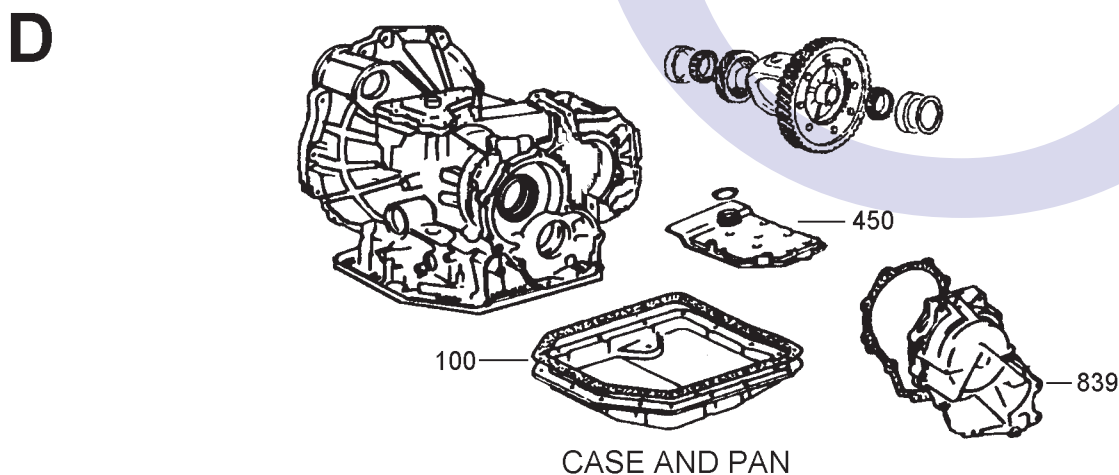

TOYOTA A540E, A540H & A541E

4 SPEED FWD (Electronic Control)

AUTOMATIC CHOICE

THE AUTOMATIC TRANSMISSION PARTS WAREHOUSE

TOYOTA A540E, A540H & A541E

4 SPEED FWD (Electronic Control)

AUTOMATIC CHOICE

THE AUTOMATIC TRANSMISSION PARTS WAREHOUSE

ILL NO.	DESCRIPTION	YEARS	QTY	PART NO
KITS				
Kit	Master Overhaul Kit (A540)	88-91	1	A540.MOHK01
Kit	Master Overhaul Kit (A540E)....	92-93	1	A540.MOHK02
Kit	Overhaul A540H (Transtec) (Also RAV 4 -98)	88-93	1	A540.OHK01
Kit	Overhaul A540H (Precision) (Camry)	91-93	1	A540.OHK51
Kit	Overhaul Kit A540H (Precision) (Sienna)	97-98	1	A540.OHK51
Kit	Overhaul A541E (Transtec) (Not RAV 4 -98).....	94-ON	1	A540.OHK02
Kit	Overhaul A541E (Precision) (MCX10).....	94-ON	1	A540.OHK52
Kit	Overhaul A540 (Precision) (RAV4 (SXA11)).....	95-99	1	A540.OHK53
Kit	Transfer Case Kit A540H	88-ON	1	A540.OHK03
Kit	Overhaul A540H/E (Precision)..	88-ON	1	A540.OHK54
Kit	Gasket & Seal A540 (RAV4) (Includes Diff Washers).....	95-ON	1	A540.GSK10
GASKETS				
100D	Pan Gasket A540H/E	88-93	1	A540.GAS01
100D	Pan Gasket A541E.....	94-ON	1	A540.GAS02
RUBBER COMPONENTS				
120A	Pump O Ring	88-ON	1	A130.OR01
METAL CLAD SEALS				
150A	Converter Seal.....	88-ON	1	BW55.MCS01
NI	Axle Shaft Left Side (80mm x 50mm).....	88-ON	1	A540.MCS02
MOULDED PISTONS				
SEALING RINGS				
FRICITION PLATES				
Kit	Friction Plate A540E (Alto).....	88-91	1	A540.FRK51
Kit	Friction Plate A540E V6 Camry	92-93	1	A540.FRK02
Kit	Friction Plate A540E V6 Camry (Alto)	92-93	1	A540.FRK52
Kit	Friction Plate A540E (Alto) Lexus ES300.....	92-93	1	A540.FRK53
Kit	Friction Plate A540E (Alto) Sienna.....	98-00	1	A540.FRK53
Kit	Friction Plate A540E, 541E	95-ON	1	A540.FRK03
Kit	Friction Plate A540E, 541E (Alto)	95-ON	1	A540.FRK54
Kit	Friction Plate A540H With AWD (Alto)	88-ON	1	A540.FRK55
250A	Direct A540E (130mm OD x 2.00mm x 32/40T)88-ON		3	A540.FRP03