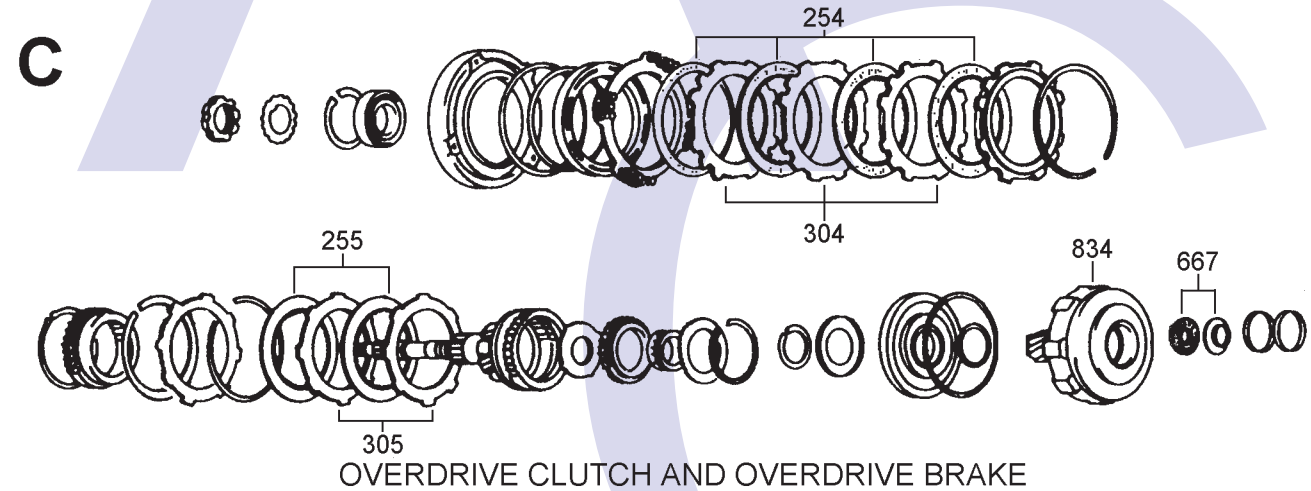

TOYOTA A540E, A540H & A541E

4 SPEED FWD (Electronic Control)

AUTOMATIC CHOICE

THE AUTOMATIC TRANSMISSION PARTS WAREHOUSE

TOYOTA A540E, A540H & A541E

4 SPEED FWD (Electronic Control)

AUTOMATIC CHOICE

THE AUTOMATIC TRANSMISSION PARTS WAREHOUSE

ILL NO.	DESCRIPTION	YEARS	QTY	PART NO
KITS				
Kit	Master Overhaul Kit (A540)	88-91	1	A540.MOHK01
Kit	Master Overhaul Kit (A540E)....	92-93	1	A540.MOHK02
Kit	Overhaul A540H (Transtec) (Also RAV 4 -98)	88-93	1	A540.OHK01
Kit	Overhaul A540H (Precision) (Camry)	91-93	1	A540.OHK51
Kit	Overhaul Kit A540H (Precision) (Sienna)	97-98	1	A540.OHK51
Kit	Overhaul A541E (Transtec) (Not RAV 4 -98).....	94-ON	1	A540.OHK02
Kit	Overhaul A541E (Precision) (MCX10).....	94-ON	1	A540.OHK52
Kit	Overhaul A540 (Precision) (RAV4 (SXA11)).....	95-99	1	A540.OHK53
Kit	Transfer Case Kit A540H	88-ON	1	A540.OHK03
Kit	Overhaul A540H/E (Precision)..	88-ON	1	A540.OHK54
Kit	Gasket & Seal A540 (RAV4) (Includes Diff Washers).....	95-ON	1	A540.GSK10
GASKETS				
100D	Pan Gasket A540H/E	88-93	1	A540.GAS01
100D	Pan Gasket A541E.....	94-ON	1	A540.GAS02
RUBBER COMPONENTS				
120A	Pump O Ring	88-ON	1	A130.OR01
METAL CLAD SEALS				
150A	Converter Seal.....	88-ON	1	BW55.MCS01
NI	Axle Shaft Left Side (80mm x 50mm).....	88-ON	1	A540.MCS02
MOULDED PISTONS				
SEALING RINGS				
FRICITION PLATES				
Kit	Friction Plate A540E (Alto).....	88-91	1	A540.FRK51
Kit	Friction Plate A540E V6 Camry	92-93	1	A540.FRK02
Kit	Friction Plate A540E V6 Camry (Alto)	92-93	1	A540.FRK52
Kit	Friction Plate A540E (Alto) Lexus ES300.....	92-93	1	A540.FRK53
Kit	Friction Plate A540E (Alto) Sienna.....	98-00	1	A540.FRK53
Kit	Friction Plate A540E, 541E	95-ON	1	A540.FRK03
Kit	Friction Plate A540E, 541E (Alto)	95-ON	1	A540.FRK54
Kit	Friction Plate A540H With AWD (Alto)	88-ON	1	A540.FRK55
250A	Direct A540E (130mm OD x 2.00mm x 32/40T)88-ON		3	A540.FRP03