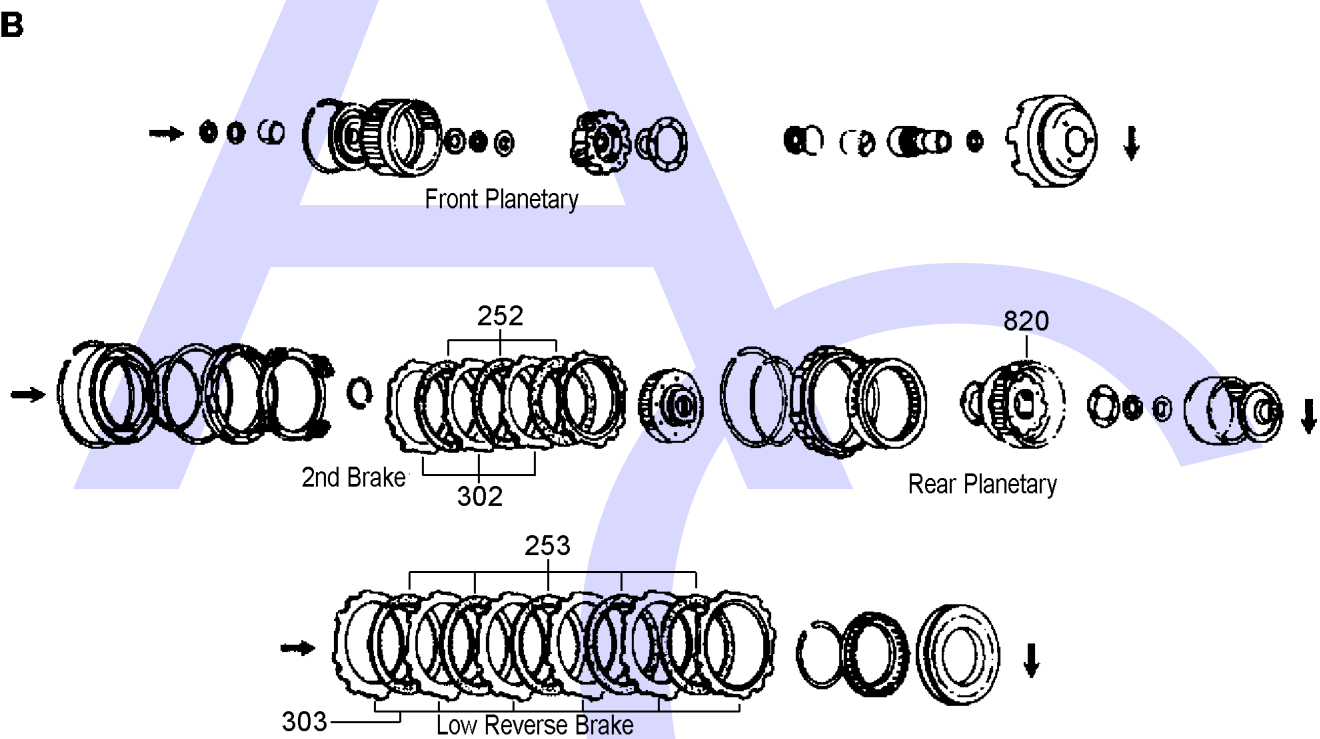

TOYOTA A130L, 131L & 132L

3 SPEED FWD (Hydraulic Control)

AUTOMATIC CHOICE

THE AUTOMATIC TRANSMISSION PARTS WAREHOUSE

TOYOTA A130L, 131L & 132L

3 SPEED FWD (Hydraulic Control)

AUTOMATIC CHOICE

ILL NO.	DESCRIPTION	YEARS	QTY	PART NO
KITS				
Kit	Overhaul Kit A130, A131, A132 (Transtec).....	83-ON	1	A130.OHK01
Kit	Overhaul Kit A130, A131, A132 (Precision).....	83-ON	1	A130.OHK51
Kit	Gasket & Rubber A130.....	85-ON	1	A130.GSK01
GASKETS				
100C	Pan Gasket	83-ON	1	A130.GAS01
RUBBER COMPONENTS				
120A	Pump O Ring	83-ON	1	A130.OR01
NI	Sealing Tube (Intermediate Brake to Case)....	83-ON	1	A140.TU01
METAL CLAD SEALS				
150A	Converter Seal.....	83-ON	1	BW55.MCS01
SEALING RINGS				
FRICTION PLATES				
Kit	Friction Plate A130, A131L, A132L (Alto)	83-94	1	A130.FRK51
250A	Direct Clutch (125mm OD x 1.70mm x 40T) ..	83-ON	2-4	A130.FRP01
251A	Forward Clutch Plain (125mm OD x 1.70mm x 40T) ..	83-ON	2-4	A130.FRP01
252B	Intermediate Brake (140mm OD x 1.70mm x 33T) ..	83-ON	2-3	A130.FRP02
253B	Low & Reverse (140mm OD x 1.70mm x 33T) ..	83-ON	5-6	A130.FRP02
STEEL PLATES				
Kit	Steel Plate (Alto).....	83-94	1	A130.STK51
Kit	Steel Plate A132L (Alto).....	95-ON	1	A130.STK51
300A	Direct Clutch (105mm ID x 1.8mm x 8T)	83-ON	3-4	A130.STP01
301A	Forward Clutch (105mm ID x 1.8mm x 8T).....	83-ON	3-4	A130.STP01
302B	Intermediate Brake (wide Spline) (115mm ID x 1.80mm x 12T)	83-ON	3-4	A130.STP03
303B	Low & Reverse Brake (Narrow Spline) (115mm ID x 1.80mm x 12T)	83-ON	4-5	A130.STP04
PRESSURE PLATES				