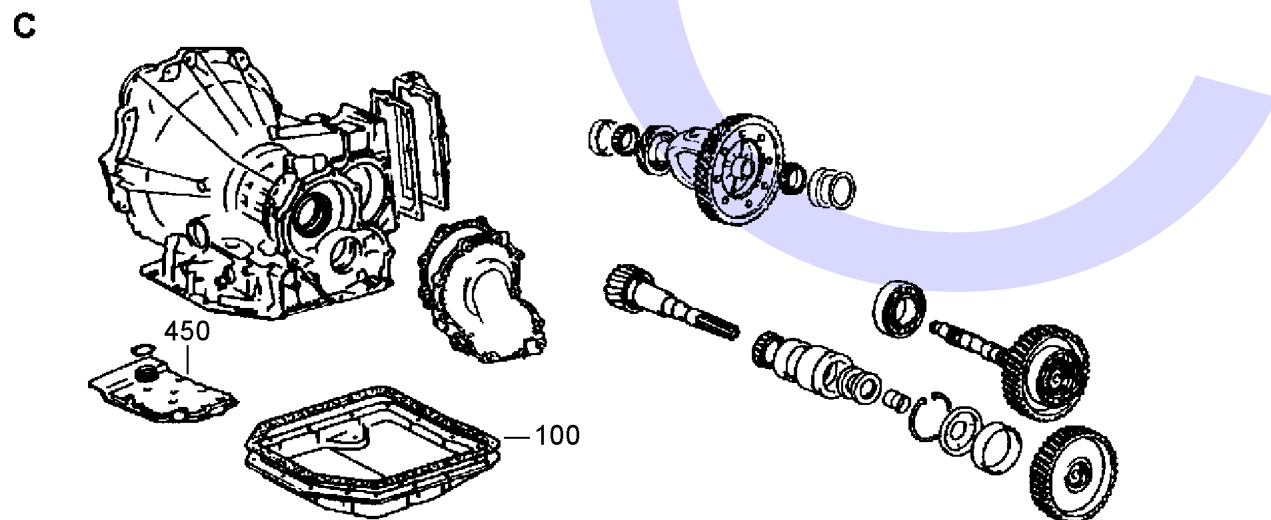

TOYOTA A130L, 131L & 132L

3 SPEED FWD (Hydraulic Control)

AUTOMATIC CHOICE

THE AUTOMATIC TRANSMISSION PARTS WAREHOUSE

TOYOTA A130L, 131L & 132L

3 SPEED FWD (Hydraulic Control)

AUTOMATIC CHOICE

ILL NO.	DESCRIPTION	YEARS	QTY	PART NO
KITS				
Kit	Overhaul Kit A130, A131, A132 (Transtec).....	83-ON	1	A130.OHK01
Kit	Overhaul Kit A130, A131, A132 (Precision).....	83-ON	1	A130.OHK51
Kit	Gasket & Rubber A130.....	85-ON	1	A130.GSK01
GASKETS				
100C	Pan Gasket	83-ON	1	A130.GAS01
RUBBER COMPONENTS				
120A	Pump O Ring	83-ON	1	A130.OR01
NI	Sealing Tube (Intermediate Brake to Case)....	83-ON	1	A140.TU01
METAL CLAD SEALS				
150A	Converter Seal.....	83-ON	1	BW55.MCS01
SEALING RINGS				
FRICTION PLATES				
Kit	Friction Plate A130, A131L, A132L (Alto)	83-94	1	A130.FRK51
250A	Direct Clutch (125mm OD x 1.70mm x 40T) ..	83-ON	2-4	A130.FRP01
251A	Forward Clutch Plain (125mm OD x 1.70mm x 40T) ..	83-ON	2-4	A130.FRP01
252B	Intermediate Brake (140mm OD x 1.70mm x 33T) ..	83-ON	2-3	A130.FRP02
253B	Low & Reverse (140mm OD x 1.70mm x 33T) ..	83-ON	5-6	A130.FRP02
STEEL PLATES				
Kit	Steel Plate (Alto).....	83-94	1	A130.STK51
Kit	Steel Plate A132L (Alto).....	95-ON	1	A130.STK51
300A	Direct Clutch (105mm ID x 1.8mm x 8T)	83-ON	3-4	A130.STP01
301A	Forward Clutch (105mm ID x 1.8mm x 8T).....	83-ON	3-4	A130.STP01
302B	Intermediate Brake (wide Spline) (115mm ID x 1.80mm x 12T)	83-ON	3-4	A130.STP03
303B	Low & Reverse Brake (Narrow Spline) (115mm ID x 1.80mm x 12T)	83-ON	4-5	A130.STP04
PRESSURE PLATES				