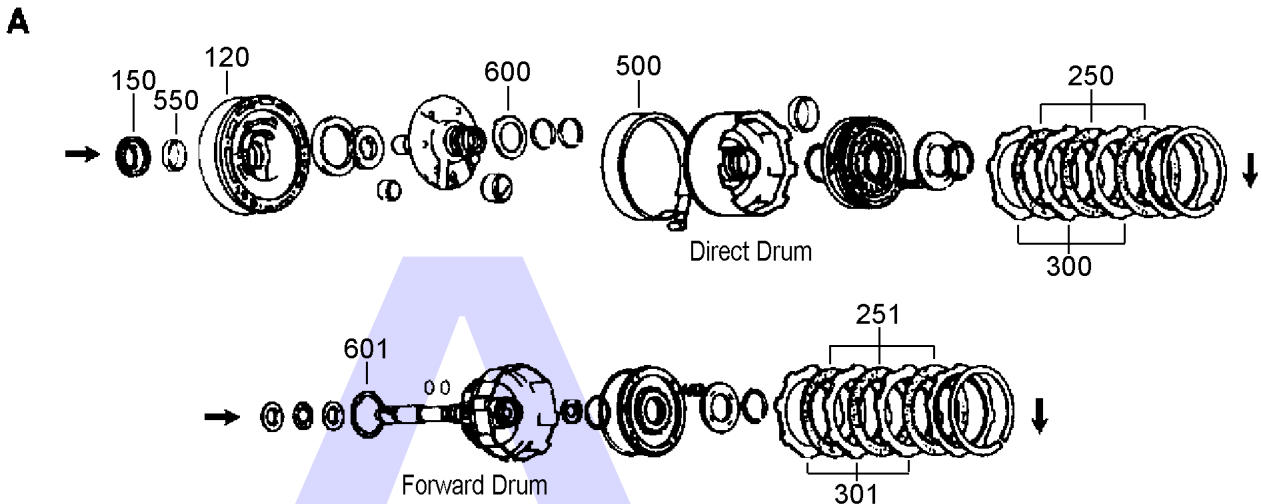

TOYOTA A130L, 131L & 132L

3 SPEED FWD (Hydraulic Control)

AUTOMATIC CHOICE

THE AUTOMATIC TRANSMISSION PARTS WAREHOUSE