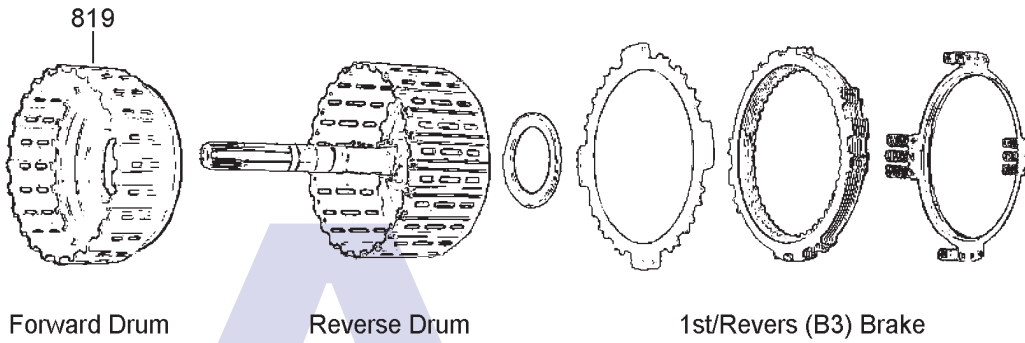

AW80-40LE, AW81-40LE, Chevrolet Aveo (04-Up), Pontiac G3 (02-Up)
Ford Fiesta/Fusion (2002-2004), Daewoo Kalos (04-Up) Suzuki Swift (04-Up)
Toyota U440E (Echo, Yaris, Vitz 04-Up)

AUTOMATIC CHOICE

THE AUTOMATIC TRANSMISSION PARTS WAREHOUSE

E

Forward Drum

Reverse Drum

1st/Revers (B3) Brake

F