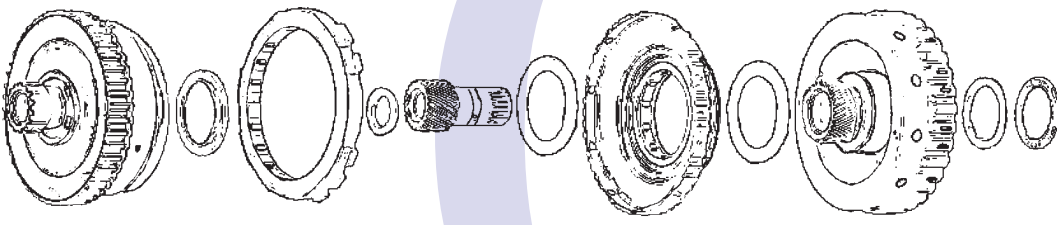

A

Pump Assembly

Direct (C2) Clutch

B

'F2' One Way Clutch

'F1' One Way Clutch

C

Reverse (C3) Clutch Forward (C1) Clutch

ILL NO.	DESCRIPTION	YEARS	QTY	PART NO
BANDS				
BUSHINGS				
NI	Bush, Pump to Converter.....	02-ON	1	62TE.BUS01
THRUST WASHERS & BEARINGS				
ELECTRICAL COMPONENTS				
700H	Solenoid, Timing	02-ON	1	U440.SOL05
701H	Solenoid, TCC (Lock Up).....	02-ON	1	U440.SOL02
702H	Solenoid, SS2	02-ON	1	U440.SOL04
703H	Solenoid, SS1	02-ON	1	U440.SOL03
705H	Loom, Valve Body Internal.....	02-ON	1	U440.ELE01
NI	Range Switch.....	02-ON	1	U440.ELE02
NI	Speed Sensor, Input	02-ON	1	U440.ELE03
NI	Speed Sensor, Output.....	02-ON	1	U440.ELE04
VALVE BODY PARTS				
HARD PARTS				
808B	Planetary Ring Gear, Flange & Nut	02-ON	1	U440.GE01
819E	Forward Clutch Drum ('C1')	02-ON	1	U440.DRU01
SPECIAL ITEMS				
TOOLS & MANUALS				