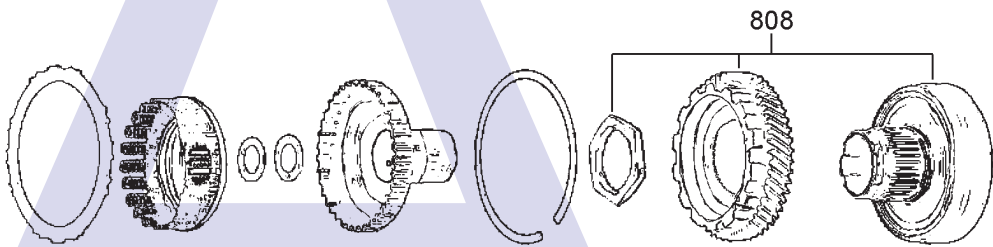

A

Pump Assembly

Direct (C2) Clutch

B

'F2' One Way Clutch

'F1' One Way Clutch

C

Reverse (C3) Clutch Forward (C1) Clutch

ILL NO.	DESCRIPTION	YEARS	QTY	PART NO
BANDS				
BUSHINGS				
NI	Bush, Pump to Converter.....	02-ON	1	62TE.BUS01
THRUST WASHERS & BEARINGS				
ELECTRICAL COMPONENTS				
700H	Solenoid, Timing	02-ON	1	U440.SOL05
701H	Solenoid, TCC (Lock Up).....	02-ON	1	U440.SOL02
702H	Solenoid, SS2	02-ON	1	U440.SOL04
703H	Solenoid, SS1	02-ON	1	U440.SOL03
705H	Loom, Valve Body Internal.....	02-ON	1	U440.ELE01
NI	Range Switch.....	02-ON	1	U440.ELE02
NI	Speed Sensor, Input	02-ON	1	U440.ELE03
NI	Speed Sensor, Output.....	02-ON	1	U440.ELE04
VALVE BODY PARTS				
HARD PARTS				
808B	Planetary Ring Gear, Flange & Nut	02-ON	1	U440.GE01
819E	Forward Clutch Drum ('C1')	02-ON	1	U440.DRU01
SPECIAL ITEMS				
TOOLS & MANUALS				