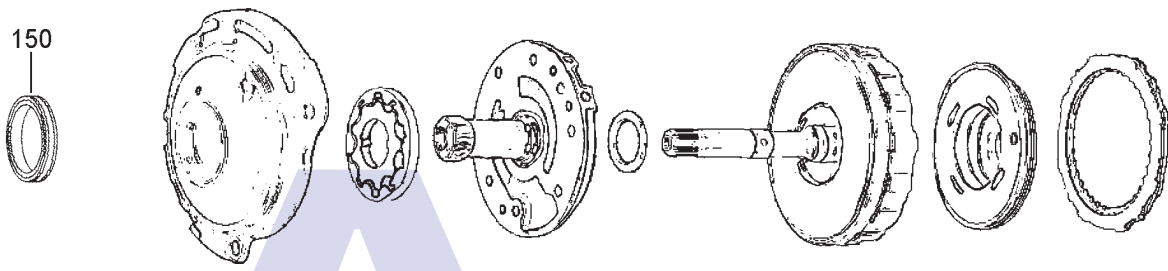

A

Pump Assembly

Direct (C2) Clutch

B

'F2' One Way Clutch

'F1' One Way Clutch

C

Reverse (C3) Clutch Forward (C1) Clutch

ILL NO.	DESCRIPTION	YEARS	QTY	PART NO
BANDS				
BUSHINGS				
NI	Bush, Pump to Converter.....	02-ON	1	62TE.BUS01
THRUST WASHERS & BEARINGS				
ELECTRICAL COMPONENTS				
700H	Solenoid, Timing	02-ON	1	U440.SOL05
701H	Solenoid, TCC (Lock Up).....	02-ON	1	U440.SOL02
702H	Solenoid, SS2	02-ON	1	U440.SOL04
703H	Solenoid, SS1	02-ON	1	U440.SOL03
705H	Loom, Valve Body Internal.....	02-ON	1	U440.ELE01
NI	Range Switch.....	02-ON	1	U440.ELE02
NI	Speed Sensor, Input	02-ON	1	U440.ELE03
NI	Speed Sensor, Output.....	02-ON	1	U440.ELE04
VALVE BODY PARTS				
HARD PARTS				
808B	Planetary Ring Gear, Flange & Nut	02-ON	1	U440.GE01
819E	Forward Clutch Drum ('C1')	02-ON	1	U440.DRU01
SPECIAL ITEMS				
TOOLS & MANUALS				