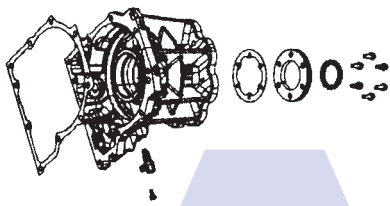

E

F

G

Aisin Seiki AS68RC (A465E)

6 Speed RWD (Electronic Control)

AUTOMATIC CHOICE

THE AUTOMATIC TRANSMISSION PARTS WAREHOUSE

H