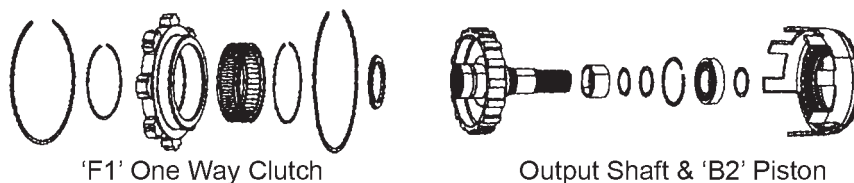

Aisin Seiki AS68RC (A465E)

6 Speed RWD (Electronic Control)

AUTOMATIC CHOICE

THE AUTOMATIC TRANSMISSION PARTS WAREHOUSE

A

B

C

D

E

F

G