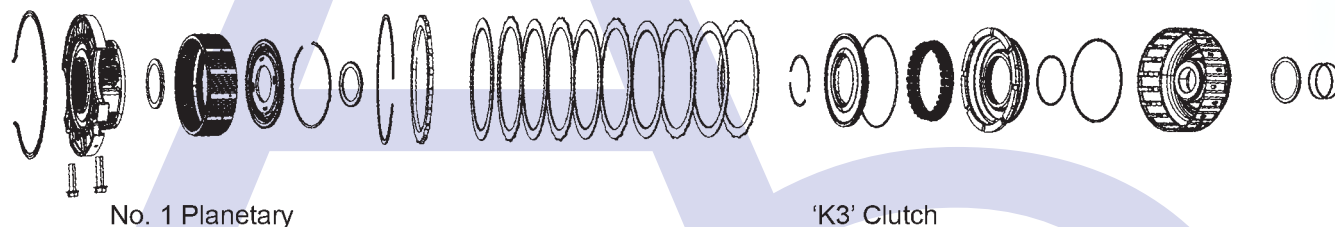

Aisin Seiki AS68RC (A465E)

6 Speed RWD (Electronic Control)

AUTOMATIC CHOICE

THE AUTOMATIC TRANSMISSION PARTS WAREHOUSE

A

B

C

D