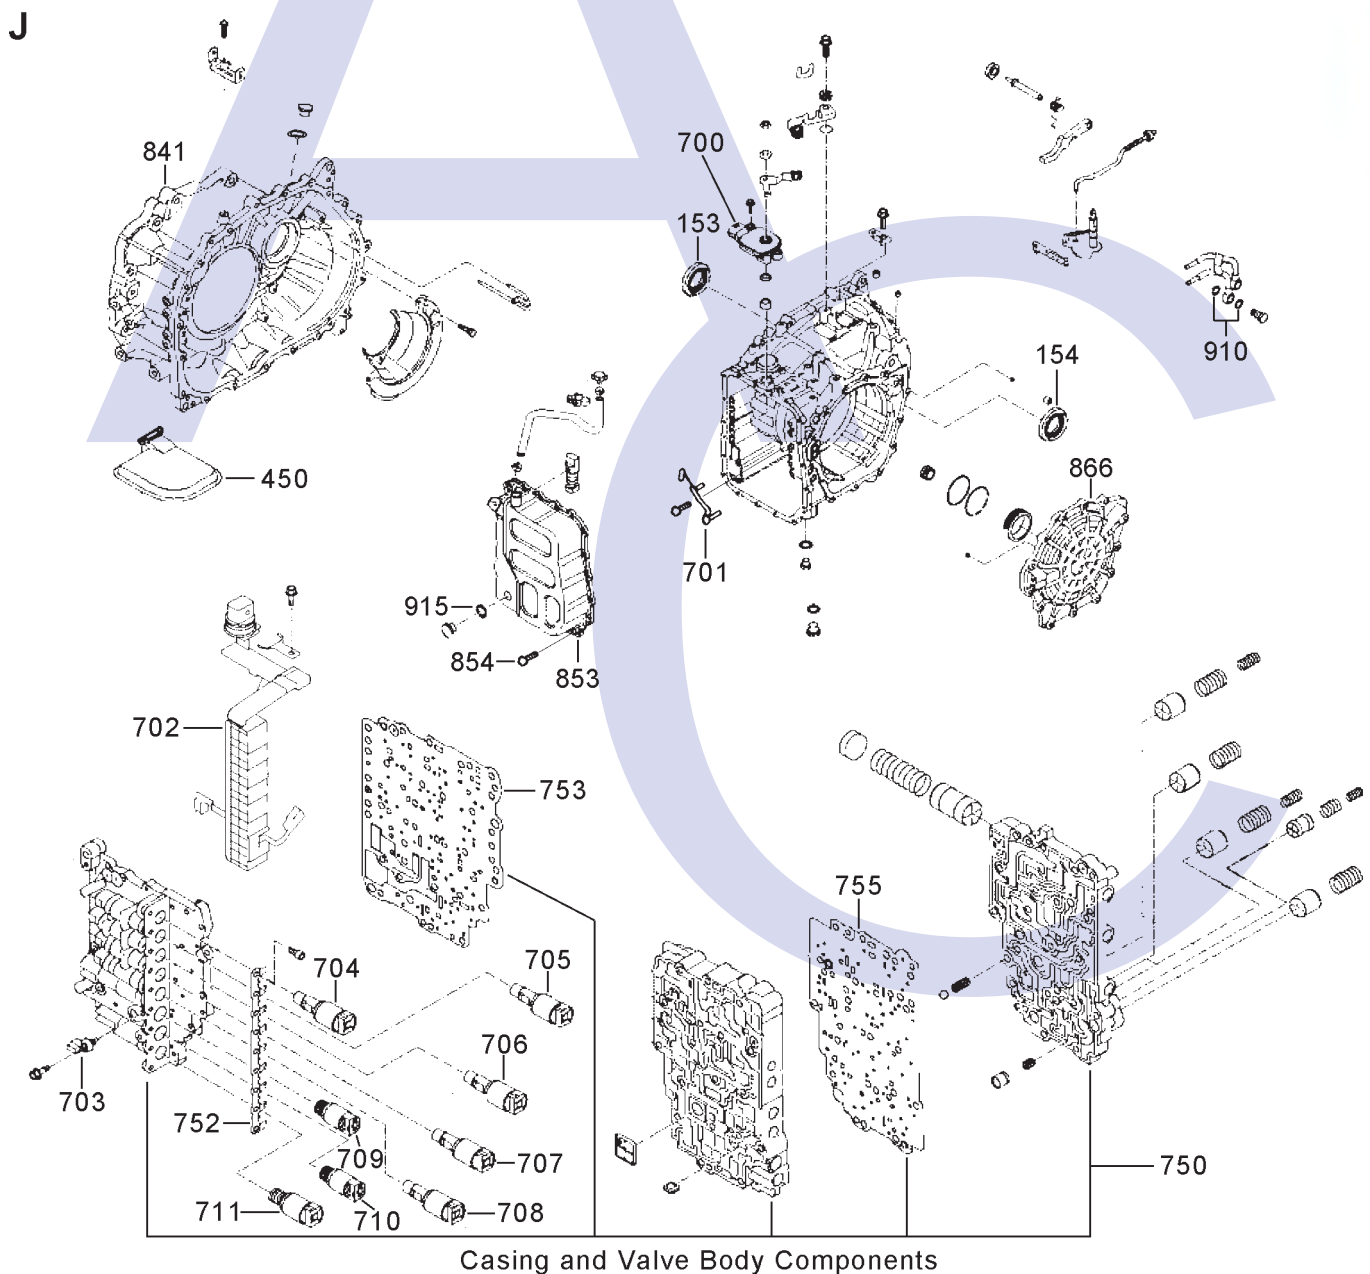

HYUNDAI A6LF1/2/3, (Hyundai, Kia 2010 - UP) 6 SPEED FWD & AWD With Lock Up (Electronic Control)

AUTOMATIC CHOICE

THE AUTOMATIC TRANSMISSION PARTS WAREHOUSE