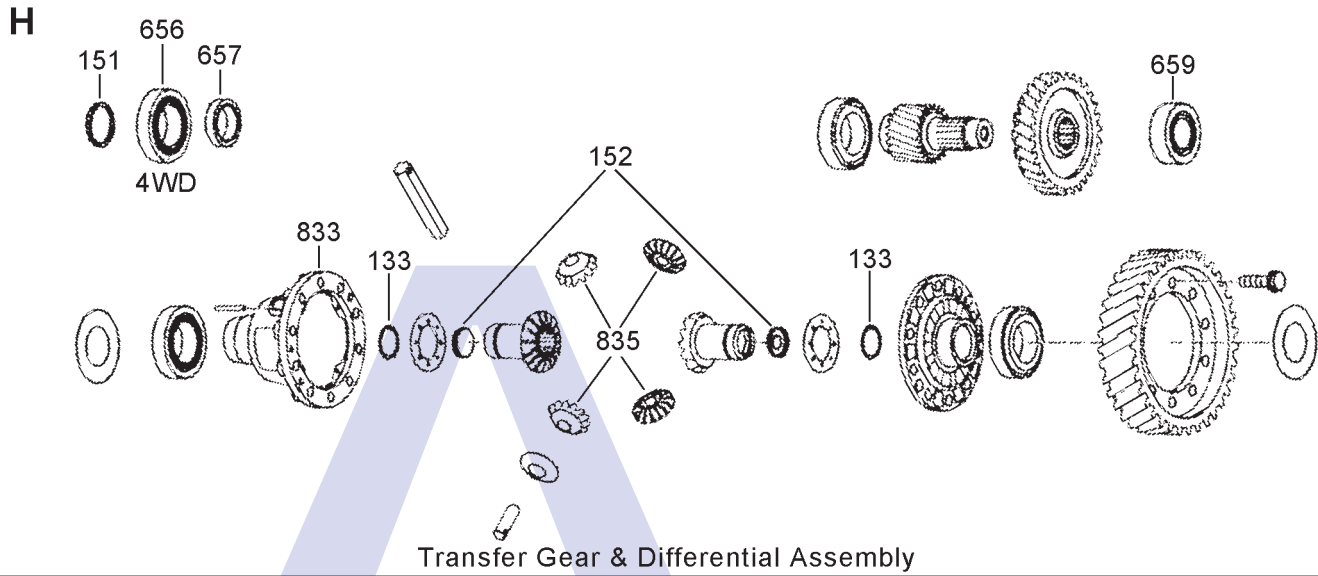

HYUNDAI A6LF1/2/3, (Hyundai, Kia 2010 - UP) 6 SPEED FWD & AWD With Lock Up (Electronic Control)

AUTOMATIC CHOICE

THE AUTOMATIC TRANSMISSION PARTS WAREHOUSE