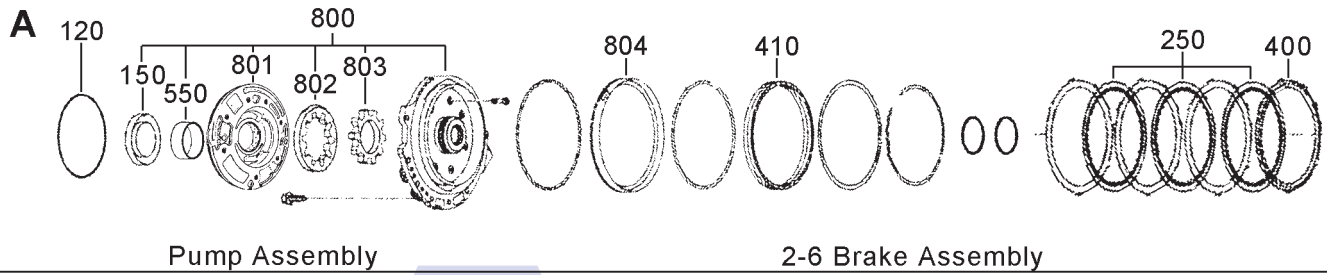

HYUNDAI A6LF1/2/3, (Hyundai, Kia 2010 - UP) 6 SPEED FWD & AWD With Lock Up (Electronic Control)

AUTOMATIC CHOICE

THE AUTOMATIC TRANSMISSION PARTS WAREHOUSE