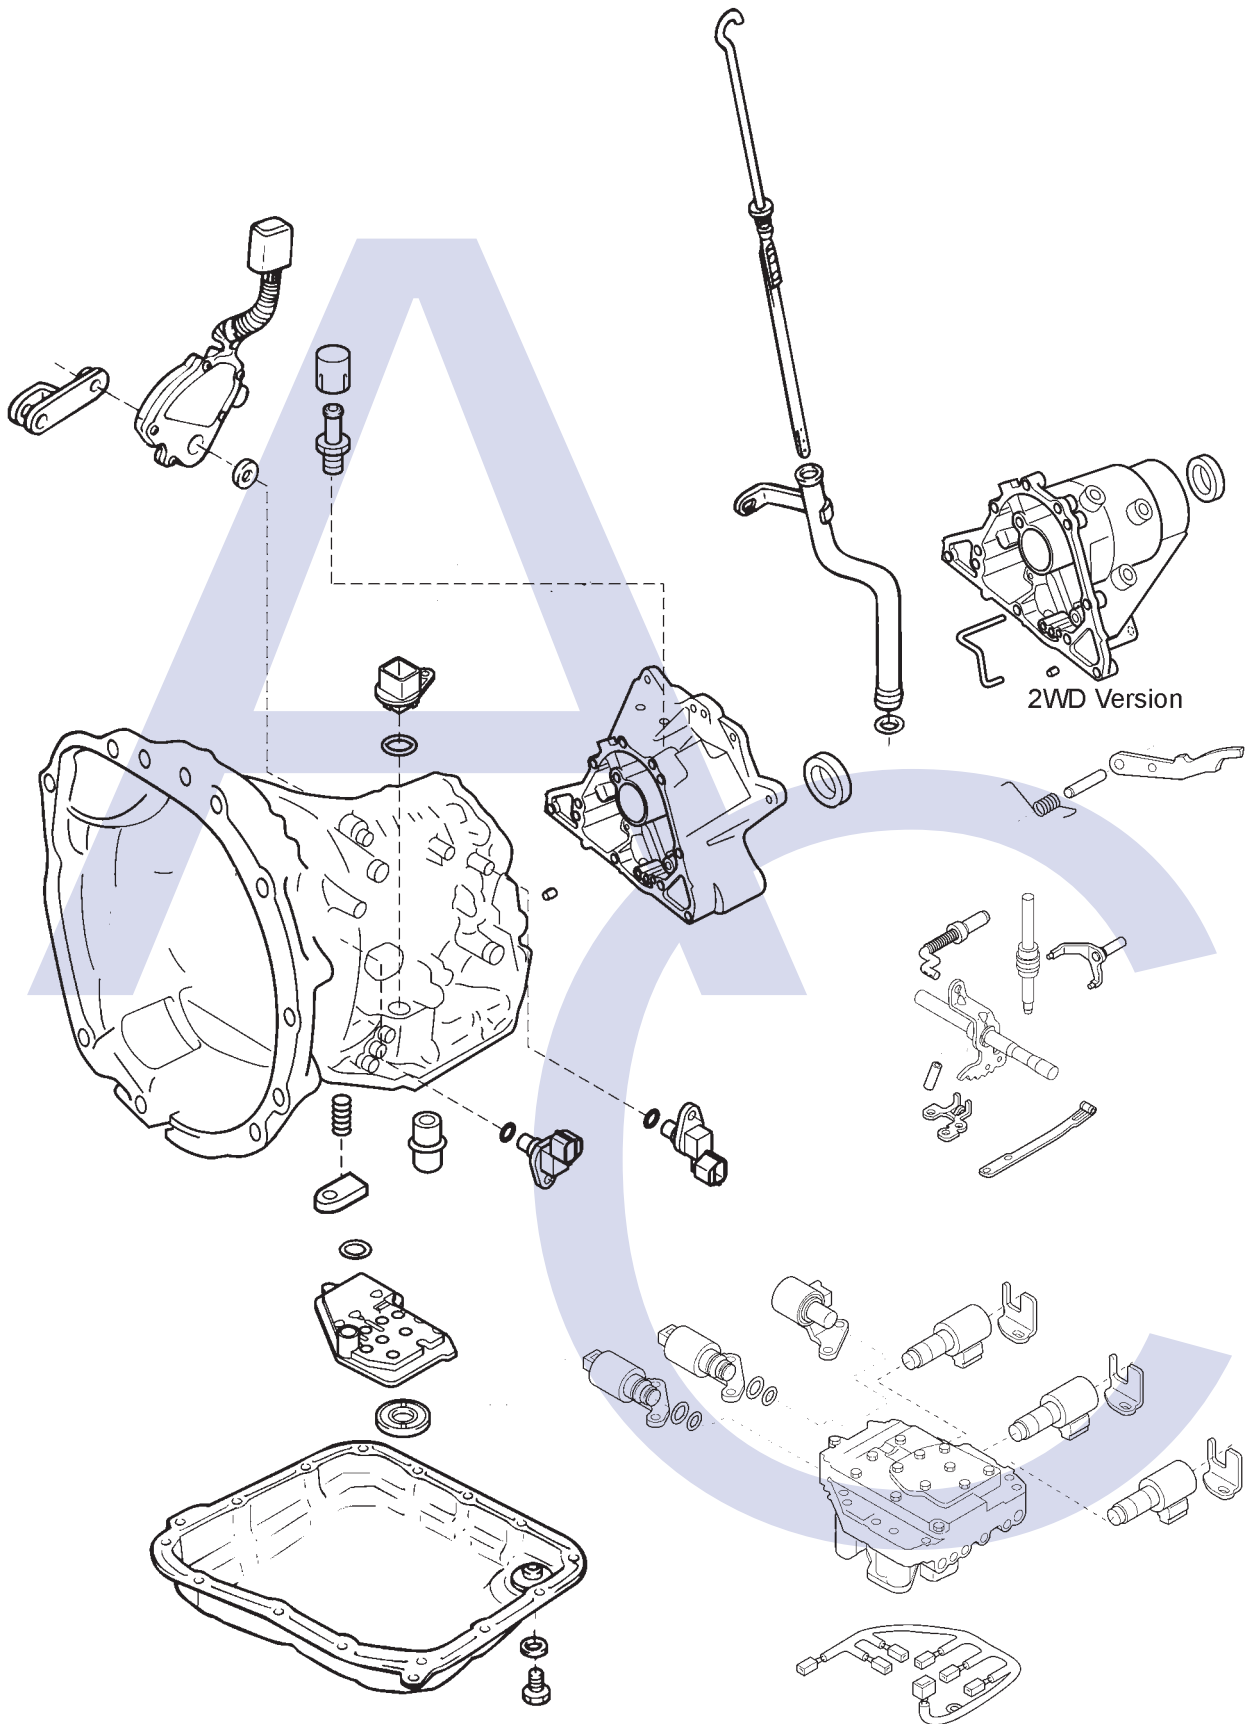

E

F

G

2WD Output Shaft

A4Q, A4R (Daihatsu)

4 Speed RWD & 4WD (Electronic Control)

AUTOMATIC CHOICE

THE AUTOMATIC TRANSMISSION PARTS WAREHOUSE

H

A4Q, A4R (Daihatsu)

4 Speed RWD & 4WD (Electronic Control)

AUTOMATIC CHOICE

THE AUTOMATIC TRANSMISSION PARTS WAREHOUSE

ILL NO.	DESCRIPTION	YEARS	QTY	PART NO
--------------	-------------	-------	-----	---------