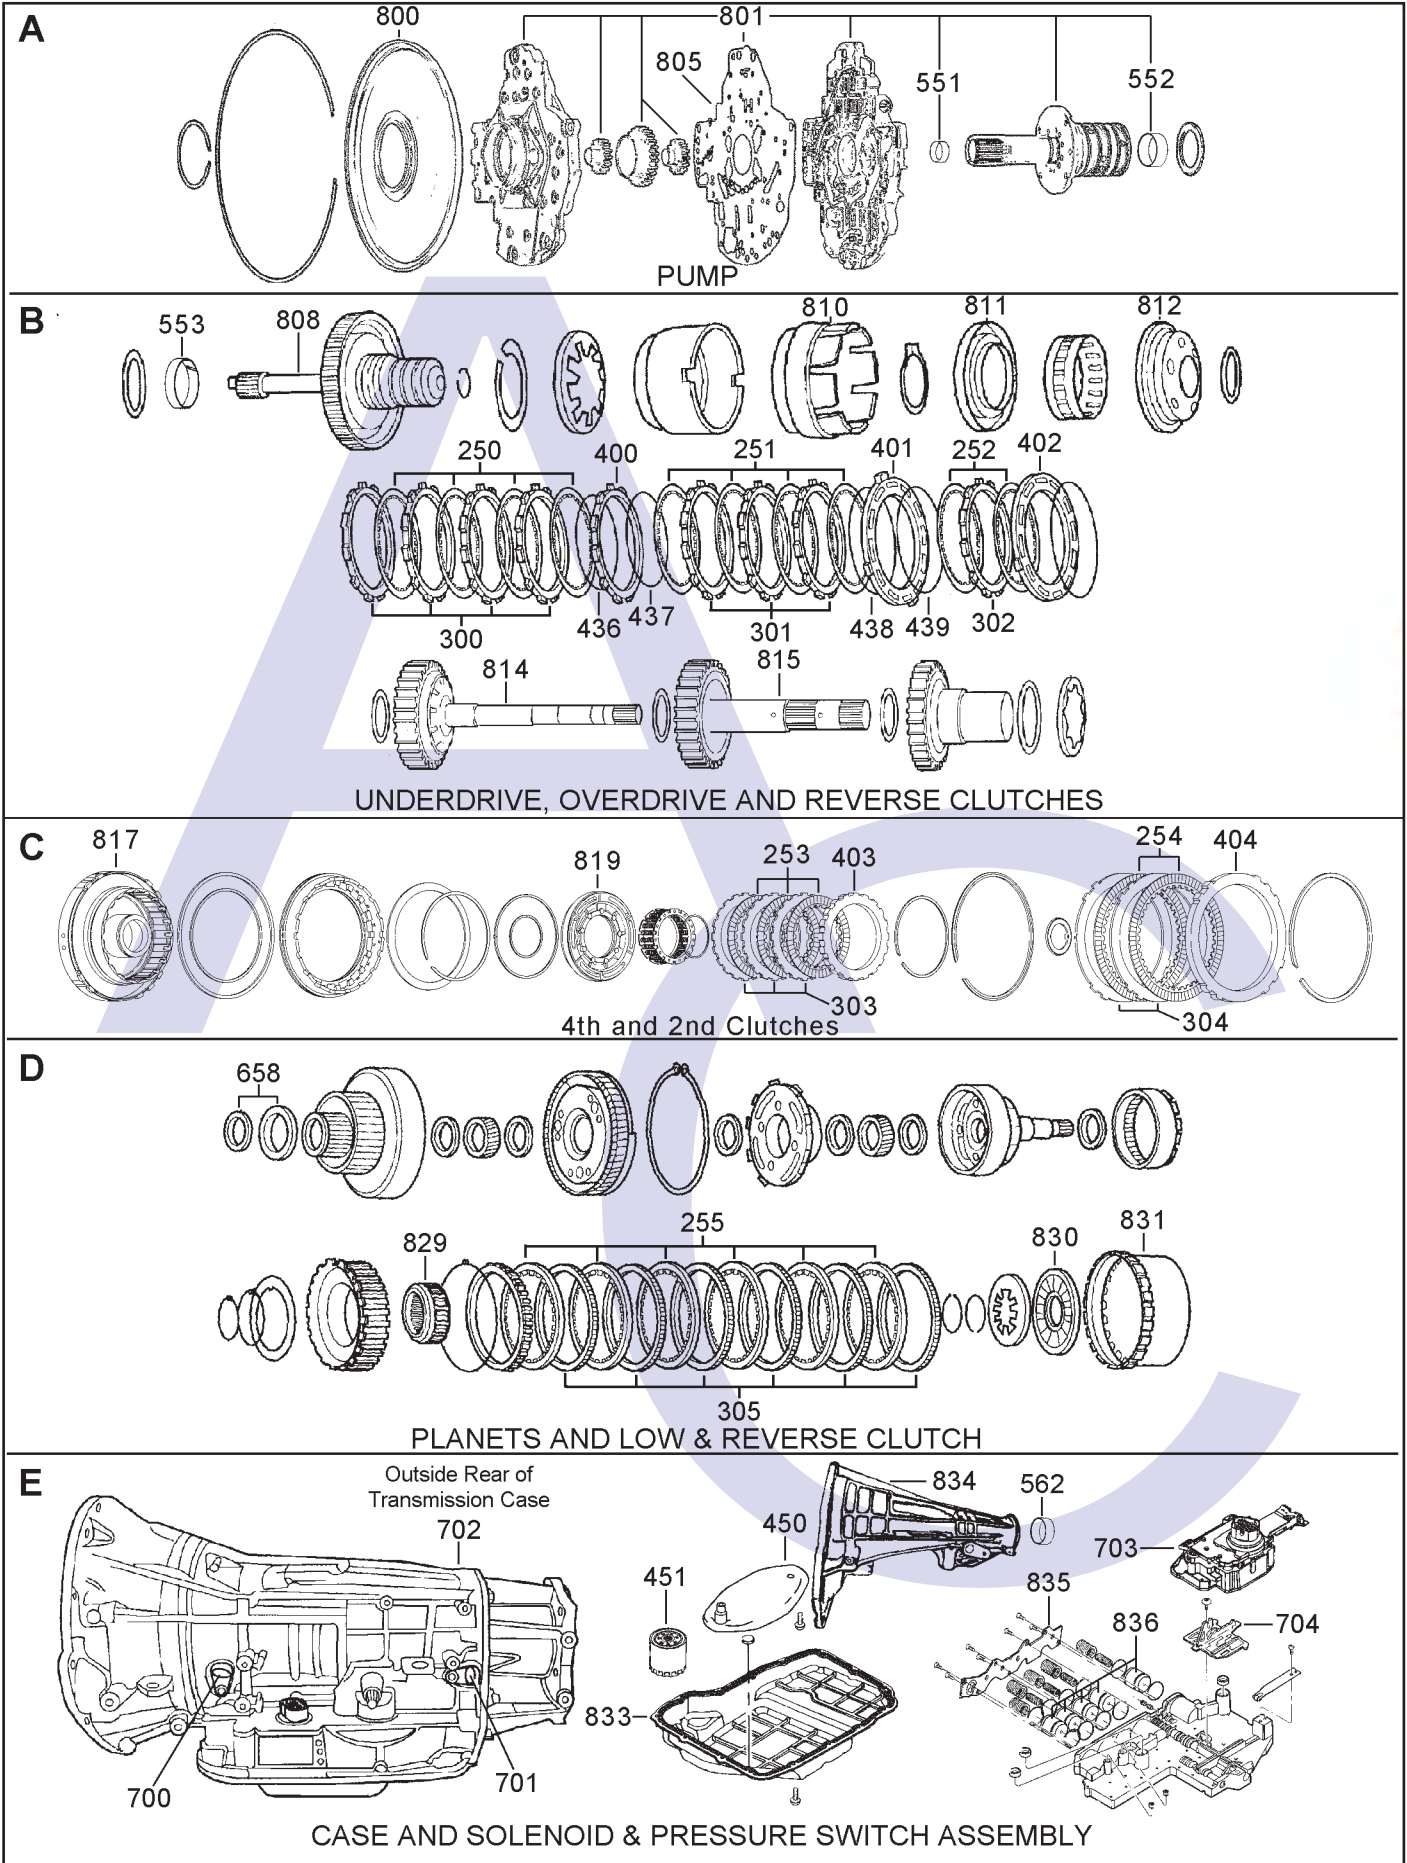

45RFE, (Chrysler Jeep Etc) 5-45RFE (Chrysler & TX4 Taxi) 4 & 5 SPEED RWD (Full Electronic Control)

AUTOMATIC CHOICE

THE AUTOMATIC TRANSMISSION PARTS WAREHOUSE

**45RFE, (Chrysler Jeep Etc) 5-45RFE (Chrysler & TX4 Taxi)
4 & 5 SPEED RWD (Full Electronic Control)**