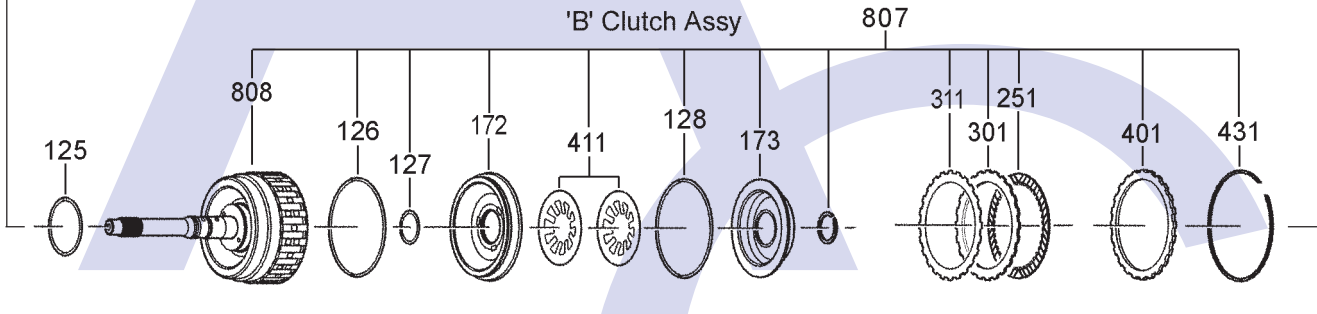

ZF5HP24A (AUDI & VW) Code: 1058 020 xxx

5 SPEED 4WD (Full Electronic Control)

AUTOMATIC CHOICE

THE AUTOMATIC TRANSMISSION PARTS WAREHOUSE

A

B

'B' Clutch Assy

'A' Clutch Assy

Rear of 'B' Clutch Assy

C

'C' Clutch Assy

ZF5HP24A (AUDI & VW) Code: 1058 020 xxx

5 SPEED 4WD (Full Electronic Control)

AUTOMATIC CHOICE

THE AUTOMATIC TRANSMISSION PARTS WAREHOUSE

ZF5HP24A (AUDI & VW) Code: 1058 020 xxx

5 SPEED 4WD (Full Electronic Control)

AUTOMATIC CHOICE

THE AUTOMATIC TRANSMISSION PARTS WAREHOUSE

ZF5HP24A (AUDI & VW) Code: 1058 020 xxx

5 SPEED 4WD (Full Electronic Control)

AUTOMATIC CHOICE

THE AUTOMATIC TRANSMISSION PARTS WAREHOUSE