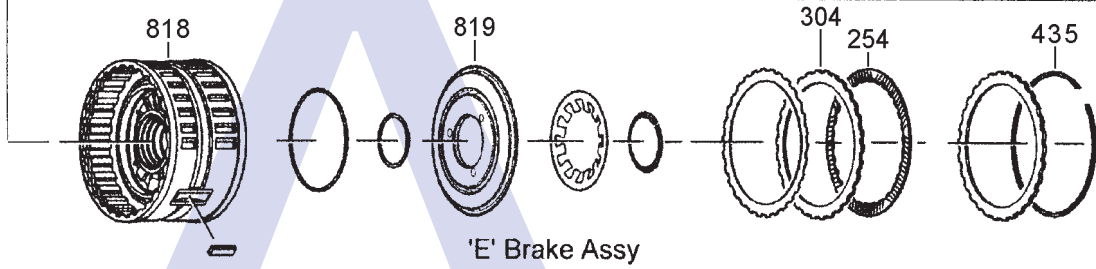

Rear of 'B' Clutch Assy

C

'C' Clutch Assy

ZF5HP24A (AUDI & VW) Code: 1058 020 xxx

5 SPEED 4WD (Full Electronic Control)

AUTOMATIC CHOICE

THE AUTOMATIC TRANSMISSION PARTS WAREHOUSE

ZF5HP24A (AUDI & VW) Code: 1058 020 xxx