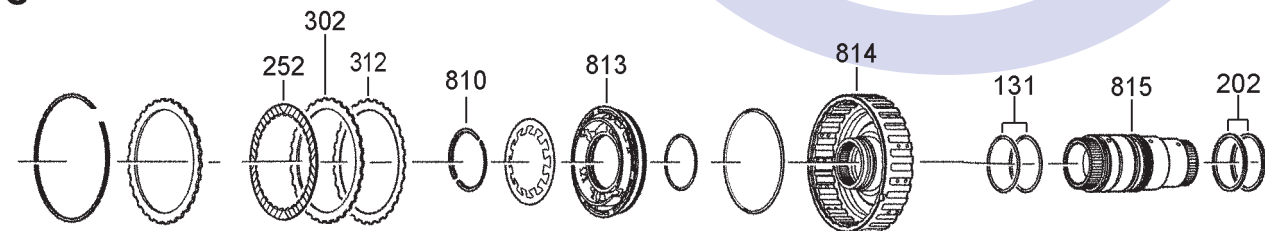

ZF5HP24A (AUDI & VW) Code: 1058 020 xxx

5 SPEED 4WD (Full Electronic Control)

AUTOMATIC CHOICE

THE AUTOMATIC TRANSMISSION PARTS WAREHOUSE

A

B

'B' Clutch Assy

'A' Clutch Assy

Rear of 'B' Clutch Assy

C

'C' Clutch Assy

ZF5HP24A (AUDI & VW) Code: 1058 020 xxx

5 SPEED 4WD (Full Electronic Control)

AUTOMATIC CHOICE

THE AUTOMATIC TRANSMISSION PARTS WAREHOUSE

ZF5HP24A (AUDI & VW) Code: 1058 020 xxx