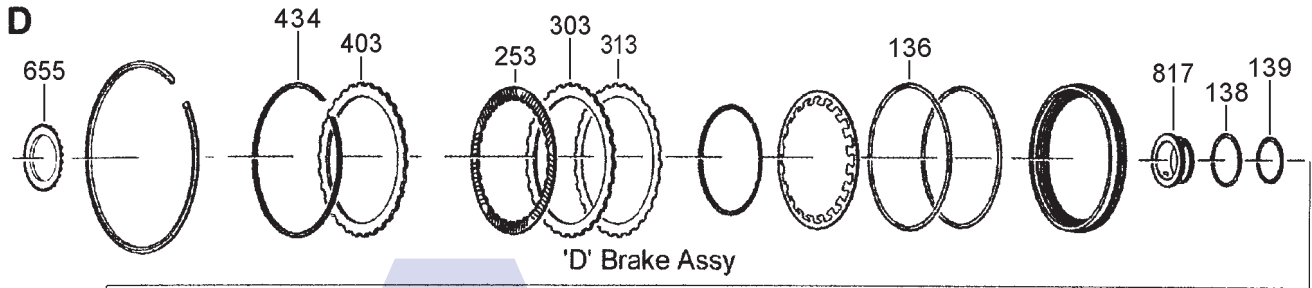

Rear of 'B' Clutch Assy

C

'C' Clutch Assy

ZF5HP24A (AUDI & VW) Code: 1058 020 xxx

5 SPEED 4WD (Full Electronic Control)

AUTOMATIC CHOICE

THE AUTOMATIC TRANSMISSION PARTS WAREHOUSE

ZF5HP24A (AUDI & VW) Code: 1058 020 xxx

5 SPEED 4WD (Full Electronic Control)

AUTOMATIC CHOICE

THE AUTOMATIC TRANSMISSION PARTS WAREHOUSE

ZF5HP24A (AUDI & VW) Code: 1058 020 xxx

5 SPEED 4WD (Full Electronic Control)

AUTOMATIC CHOICE

THE AUTOMATIC TRANSMISSION PARTS WAREHOUSE