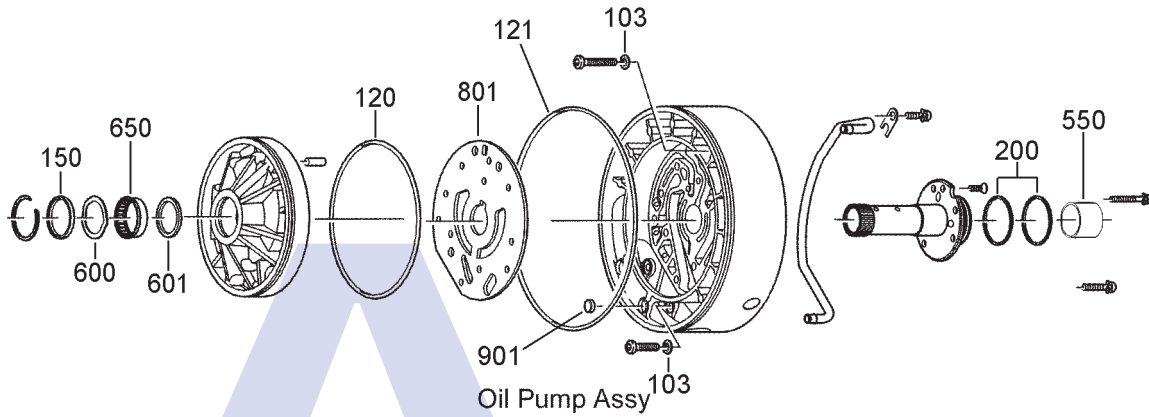

ZF5HP24A (AUDI & VW) Code: 1058 020 xxx

5 SPEED 4WD (Full Electronic Control)

AUTOMATIC CHOICE

THE AUTOMATIC TRANSMISSION PARTS WAREHOUSE

A

B

'B' Clutch Assy

'A' Clutch Assy