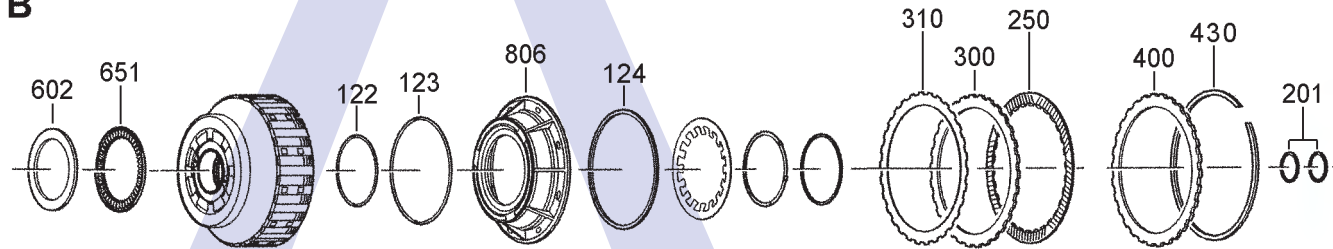

ZF5HP24A (AUDI & VW) Code: 1058 020 xxx

5 SPEED 4WD (Full Electronic Control)

AUTOMATIC CHOICE

THE AUTOMATIC TRANSMISSION PARTS WAREHOUSE

A

B

'B' Clutch Assy

'A' Clutch Assy

Rear of 'B' Clutch Assy

C

'C' Clutch Assy