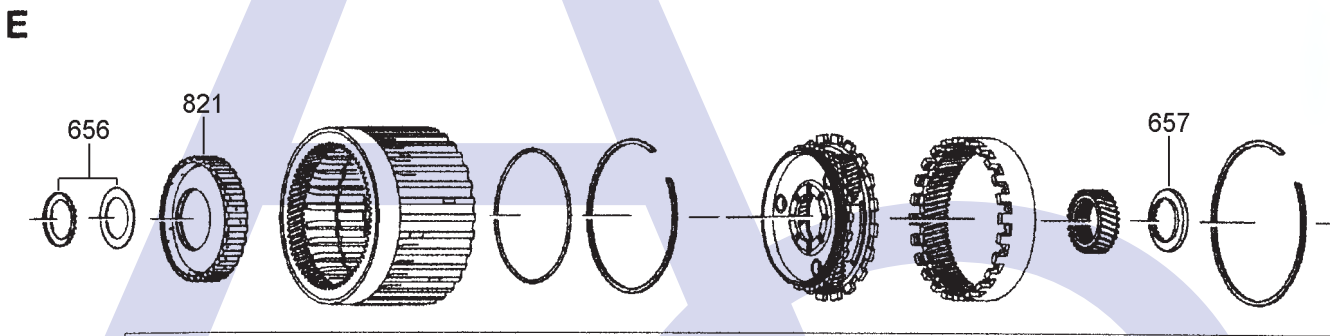

Rear of 'B' Clutch Assy

C

'C' Clutch Assy

ZF5HP24A (AUDI & VW) Code: 1058 020 xxx

5 SPEED 4WD (Full Electronic Control)

AUTOMATIC CHOICE

THE AUTOMATIC TRANSMISSION PARTS WAREHOUSE

ZF5HP24A (AUDI & VW) Code: 1058 020 xxx

5 SPEED 4WD (Full Electronic Control)

AUTOMATIC CHOICE

THE AUTOMATIC TRANSMISSION PARTS WAREHOUSE

ZF5HP24A (AUDI & VW) Code: 1058 020 xxx

5 SPEED 4WD (Full Electronic Control)

AUTOMATIC CHOICE

THE AUTOMATIC TRANSMISSION PARTS WAREHOUSE