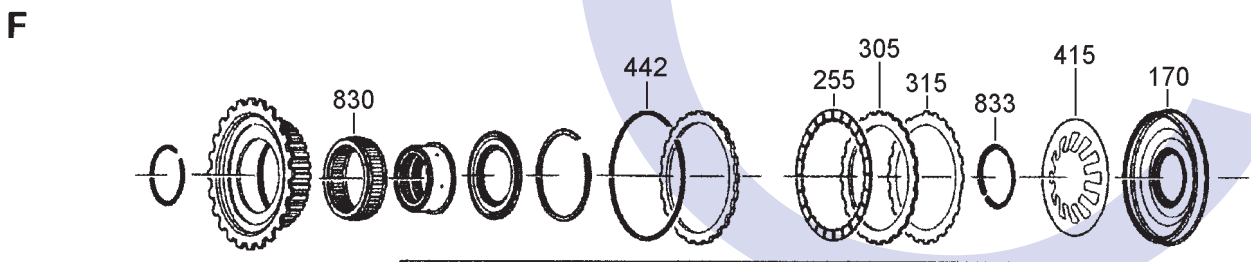

Rear of 'B' Clutch Assy

C

'C' Clutch Assy

ZF5HP24A (AUDI & VW) Code: 1058 020 xxx

5 SPEED 4WD (Full Electronic Control)

AUTOMATIC CHOICE

THE AUTOMATIC TRANSMISSION PARTS WAREHOUSE

ZF5HP24A (AUDI & VW) Code: 1058 020 xxx

5 SPEED 4WD (Full Electronic Control)

AUTOMATIC CHOICE

THE AUTOMATIC TRANSMISSION PARTS WAREHOUSE

ZF5HP24A (AUDI & VW) Code: 1058 020 xxx

5 SPEED 4WD (Full Electronic Control)

AUTOMATIC CHOICE

THE AUTOMATIC TRANSMISSION PARTS WAREHOUSE