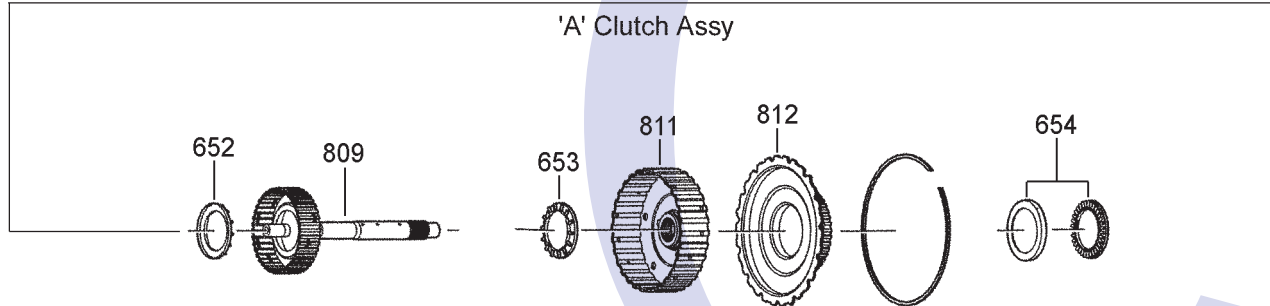

ZF5HP24A (AUDI & VW) Code: 1058 020 xxx

5 SPEED 4WD (Full Electronic Control)

AUTOMATIC CHOICE

THE AUTOMATIC TRANSMISSION PARTS WAREHOUSE

A

B

'B' Clutch Assy

'A' Clutch Assy

Rear of 'B' Clutch Assy

C

'C' Clutch Assy

ZF5HP24A (AUDI & VW) Code: 1058 020 xxx

5 SPEED 4WD (Full Electronic Control)

AUTOMATIC CHOICE

THE AUTOMATIC TRANSMISSION PARTS WAREHOUSE

ZF5HP24A (AUDI & VW) Code: 1058 020 xxx

5 SPEED 4WD (Full Electronic Control)

AUTOMATIC CHOICE

THE AUTOMATIC TRANSMISSION PARTS WAREHOUSE

ZF5HP24A (AUDI & VW) Code: 1058 020 xxx

5 SPEED 4WD (Full Electronic Control)

AUTOMATIC CHOICE

THE AUTOMATIC TRANSMISSION PARTS WAREHOUSE