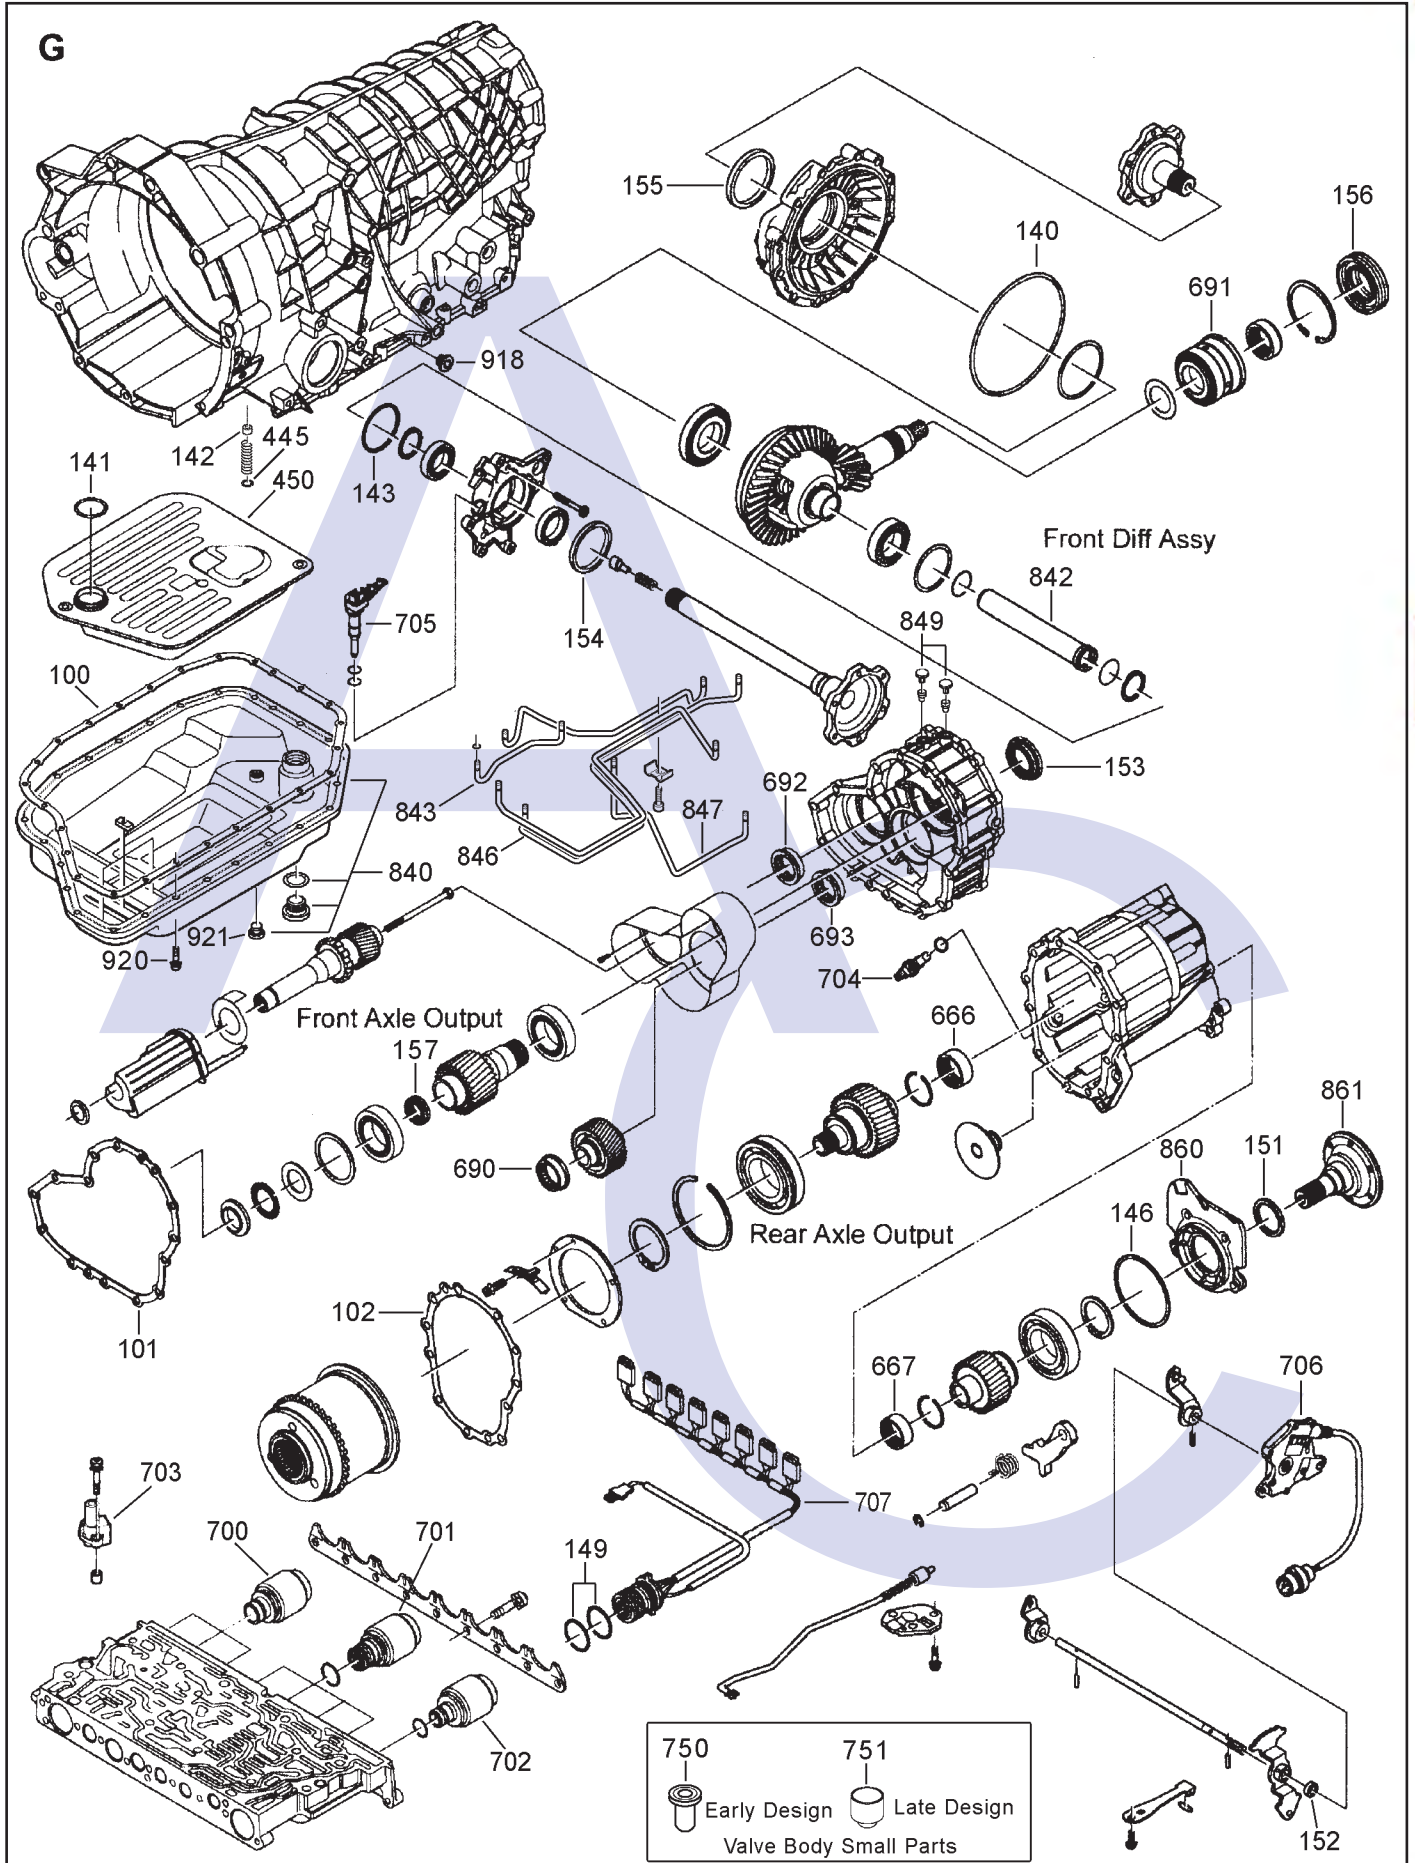

ZF5HP24A (AUDI & VW) Code: 1058 020 xxx

5 SPEED 4WD (Full Electronic Control)

AUTOMATIC CHOICE

THE AUTOMATIC TRANSMISSION PARTS WAREHOUSE

ZF5HP24A (AUDI & VW) Code: 1058 020 xxx

5 SPEED 4WD (Full Electronic Control)

AUTOMATIC CHOICE

THE AUTOMATIC TRANSMISSION PARTS WAREHOUSE

ILL NO.	DESCRIPTION	YEARS	QTY	PART NO
KITS				
Kit	Overhaul Kit (OEM).....	96-ON	1	5HP24A.OHK01
Kit	Overhaul Kit (AM)	96-ON	1	5HP24A.OHK11
Kit	Overhaul Kit (Precision).....	96-ON	1	5HP24.OHK52
GASKETS				
100G	Pan Gasket (OE).....	96-ON	1	5HP24A.GAS01
100G	Pan Gasket (AM)	96-ON	1	5HP24A.GAS51
101G	Rear Main Case Gasket (OEM).....	96-ON	1	5HP24A.GAS02
101G	Rear Main Case Gasket (AM).....	96-ON	1	5HP24A.GAS52
102G	Rear to Front Transfer (OEM).....	96-ON	1	5HP19.GAS06
102G	Rear to Front Transfer (AM).....	96-ON	1	5HP19.GAS56
103A	Pump Bolt Sealing Washer.....	96-ON	8	5HP18.GAS04
NI	Valve Body Gasket.....	96-ON	1	5HP24.GAS03
RUBBER COMPONENTS				
120A	Pump Body 'O' Ring.....	96-ON	1	5HP19.OR01
121A	Stator to Case 'O' Ring	96-ON	1	5HP19.OR03
122B	'O' Ring, 'B' Clutch Piston (Inner)..	96-ON	1	5HP24.OR06
123B	'O' Ring, 'B' Clutch Piston (Outer 1) ..	97-ON	1	6HP26.OR04
124B	'O' Ring, 'B' Clutch Piston (Outer 2) ..	97-ON	1	5HP24.OR09
125B	'O' Ring, 'A' Clutch Drum (Front).....	96-ON	1	5HP24.OR04
126B	'O' Ring 'A' Clutch Piston (Outer) ..	96-ON	1	5HP24.OR02
127B	'O' Ring 'A' Clutch Piston (Inner) ..	96-ON	1	5HP24.OR03
128B	'O' Ring 'A' Clutch Damper.....	96-ON	1	5HP24.OR02
131C	'O' Ring, 'C' Clutch Drum to Sun Gear Shaft	96-ON	2	4HP22.OR12
136D	'O' Ring, 'D' Brake Outer	96-ON	1	5HP24.OR10
138D	'O' Ring Large Centre of 'D' Brake.....	96-ON	1	5HP24.OR05
139D	'O' Ring Small Centre of 'D' Brake.....	96-ON	1	5HP24.OR04
140G	'O' Front Diff Cover	96-ON	1	5HP19.OR04
141G	Filter to V. Body 'O' Ring	96-ON	1	5HP18.OR06
142G	Valve Body to Case Seal	96-ON	2	5HP19.RUB02
143G	'O' Ring, Speedo Drive Housing to Case ..	96-ON	1	5HP19.OR10
146G	Rear Output, Lathe Cut Seal.....	96-ON	1	5HP24A.OR01
149G	Case Connector 'O' Ring	96-ON	2	5HP18.OR03
150F	'O' Ring, 'F' Brake to Case.....	96-ON	1	5HP24.OR08
METAL CLAD SEALS				
150A	Pump Body (OEM).....	96-ON	1	3HP22.MCS01
150A	Pump Body (AM).....	96-ON	1	3HP22.MCS51
151G	Rear Output Seal	96-ON	1	5HP19.MCS08
152G	Selector Shaft Seal	96-ON	1	3HP22.MCS03
153G	Front Axle Output Seal.....	96-ON	1	5HP19.MCS10
154G	Left Hand Drive Shaft Seal	96-ON	1	5HP19.MCS07
155G	Right Hand Drive Shaft Seal.....	96-ON	1	5HP19.MCS06
156G	Rear Pinion Seal (OEM)	96-ON	1	5HP19.MCS04
156G	Rear Pinion Seal (AM)	96-ON	1	5HP19.MCS54
157G	Front Transfer Pinion Seal	96-ON	1	5HP19.MCS09
MOULDED PISTONS				
170F	'F' Brake	96-ON	1	5HP30.PIS01
172B	'A' Clutch (Fits Codes 1058 020 003, 004, 006-011) * Uses 1 Diaphragm Spring	96-ON	1	5HP24.PIS03
172B	'A' Clutch (Fits Codes 1058 020 012-018, 020, 021, 023, 027-035, 037) * Uses 2 Diaphragm Springs.....	97-ON	1	5HP24.PIS07
173B	Balance Piston 'A' Clutch.....	96-ON	1	5HP24.PIS05
SEALING RINGS				
200A	Stator Support.....	96-ON	2	5HP30.SSR01
201B	Input Shaft.....	96-ON	2	5HP19.SSR03
202C	Sun Gear Shaft	96-ON	2	5HP24.SSR02