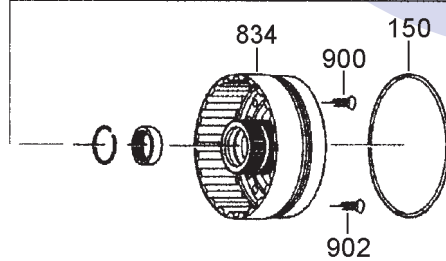

Rear of 'B' Clutch Assy

C

'C' Clutch Assy

ZF5HP24A (AUDI & VW) Code: 1058 020 xxx

5 SPEED 4WD (Full Electronic Control)

AUTOMATIC CHOICE

THE AUTOMATIC TRANSMISSION PARTS WAREHOUSE

ZF5HP24A (AUDI & VW) Code: 1058 020 xxx