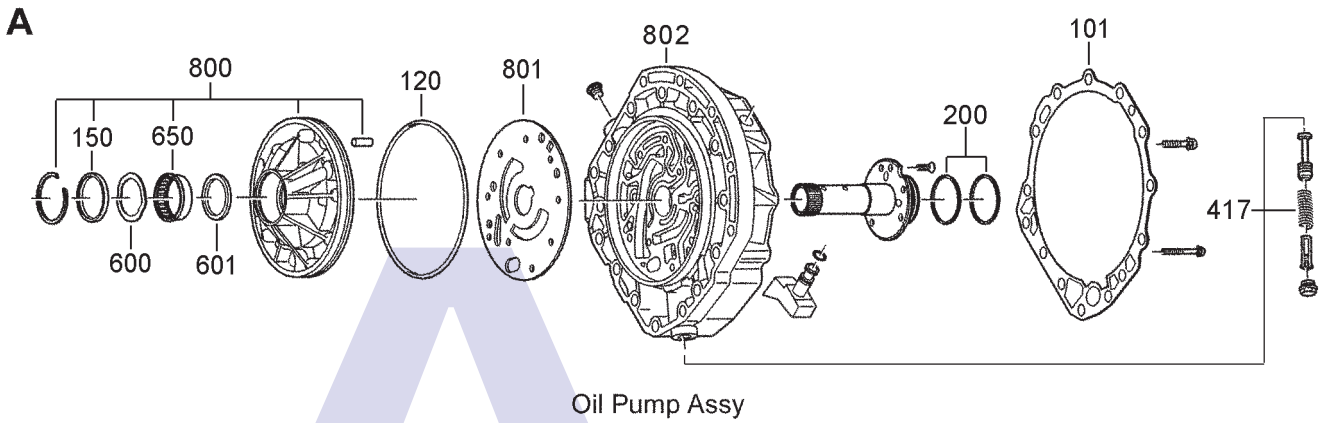

ZF5HP24 (BMW, JAGUAR & LANDROVER) Codes: 1058 000 xxx

5 SPEED RWD (Full Electronic Control)

AUTOMATIC CHOICE

THE AUTOMATIC TRANSMISSION PARTS WAREHOUSE

ZF5HP24 (BMW, JAGUAR & LANDROVER) Codes: 1058 000 xxx

ZF5HP24 (BMW, JAGUAR & LANDROVER) Codes: 1058 000 xxx

5 SPEED RWD (Full Electronic Control)

AUTOMATIC CHOICE

THE AUTOMATIC TRANSMISSION PARTS WAREHOUSE

H

Park Mechanism, Oil Pan, Filter & Electrical Components

ZF5HP24 (BMW, JAGUAR & LANDROVER) Codes: 1058 000 xxx

5 SPEED RWD (Full Electronic Control)

AUTOMATIC CHOICE

ILL NO.	DESCRIPTION	YEARS	QTY	PART NO
STEEL PLATES Cont...				
304D	'E' Brake (3.00mm) Codes: (1058 000 003, 004, 005, 009 & 010) Only.....	97-ON	4-5	4HP20.PP12
305F	'F' Brake (1.80mm) All Except (1058 000 003, 004, 005, 009 & 010)	97-ON	6	5HP24.STP06
305F	'F' Brake Codes: (1058 000 003, 004, 005, 009 & 010) Only.....	97-ON	6	5HP30.STP03
310B	'B' Clutch Waved Steel.....	97-ON	1	5HP24.STP01
311B	'A' Clutch Waved Steel (Fits Codes 1058 000 020, 021, 022, 023, 026, 027, 028, 029, 032, 034, 035, 036)	97-ON	1	6HP26.STP07
312C	'C' Clutch Waved Steel (Fits Codes 1058 000 020, 021, 022, 023, 026, 027, 028, 029, 032, 034, 035, 036)	97-ON	1	6HP26.STP07
313D	'D' Brake Waved Steel	97-ON	1	5HP24.STP01
315F	'F' Brake Waved Steel.....	97-ON	1	5HP30.STP04

ILL NO.	DESCRIPTION	YEARS	QTY	PART NO
SPRINGS & CIRCLIPS Cont...				
434D	Circlip, 'D' Clutch Retaining (4.20mm).....	97-ON	AR	5HP24.CIR14
	(4.40mm).....	97-ON	AR	5HP24.CIR13
	(4.60mm).....	97-ON	AR	5HP24.CIR02
435D	Circlip, 'E' Clutch Retaining (4.20mm).....	97-ON	AR	5HP24.CIR14
	(4.40mm).....	97-ON	AR	5HP24.CIR13
	(4.60mm).....	97-ON	AR	5HP24.CIR02
442F	Circlip 'F' Brake Ret. (3.80mm)	97-ON	AR	5HP24.CIR03
445H	Circlip, Valve Body Seal Ret.	97-ON	2	5HP24.CIR15