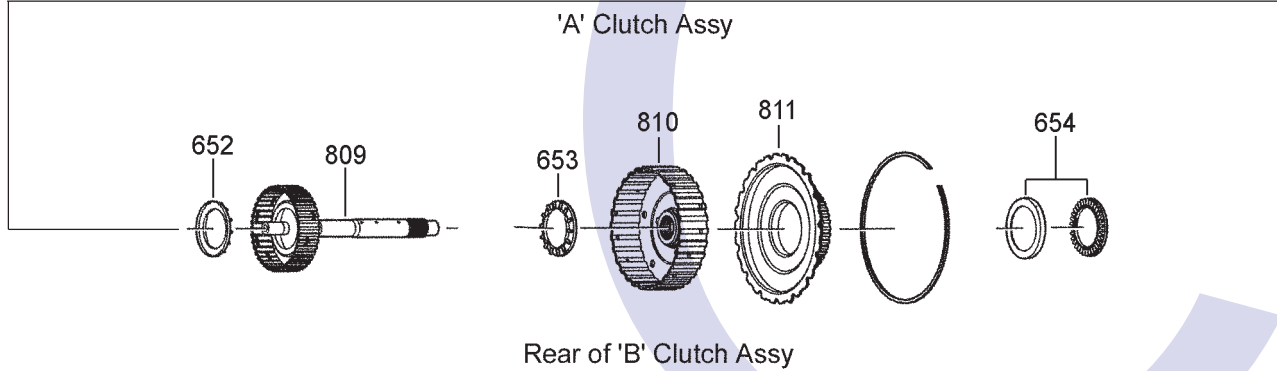

ZF5HP24 (BMW, JAGUAR & LANDROVER) Codes: 1058 000 xxx

5 SPEED RWD (Full Electronic Control)

AUTOMATIC CHOICE

THE AUTOMATIC TRANSMISSION PARTS WAREHOUSE

ZF5HP24 (BMW, JAGUAR & LANDROVER) Codes: 1058 000 xxx

ZF5HP24 (BMW, JAGUAR & LANDROVER) Codes: 1058 000 xxx

5 SPEED RWD (Full Electronic Control)

AUTOMATIC CHOICE

THE AUTOMATIC TRANSMISSION PARTS WAREHOUSE

H

Park Mechanism, Oil Pan, Filter & Electrical Components

ZF5HP24 (BMW, JAGUAR & LANDROVER) Codes: 1058 000 xxx

5 SPEED RWD (Full Electronic Control)

AUTOMATIC CHOICE

ILL NO.	DESCRIPTION	YEARS	QTY	PART NO
STEEL PLATES Cont...				
304D	'E' Brake (3.00mm) Codes: (1058 000 003, 004, 005, 009 & 010) Only.....	97-ON	4-5	4HP20.PP12
305F	'F' Brake (1.80mm) All Except (1058 000 003, 004, 005, 009 & 010)	97-ON	6	5HP24.STP06
305F	'F' Brake Codes: (1058 000 003, 004, 005, 009 & 010) Only.....	97-ON	6	5HP30.STP03
310B	'B' Clutch Waved Steel.....	97-ON	1	5HP24.STP01
311B	'A' Clutch Waved Steel (Fits Codes 1058 000 020, 021, 022, 023, 026, 027, 028, 029, 032, 034, 035, 036)	97-ON	1	6HP26.STP07
312C	'C' Clutch Waved Steel (Fits Codes 1058 000 020, 021, 022, 023, 026, 027, 028, 029, 032, 034, 035, 036)	97-ON	1	6HP26.STP07
313D	'D' Brake Waved Steel	97-ON	1	5HP24.STP01
315F	'F' Brake Waved Steel.....	97-ON	1	5HP30.STP04