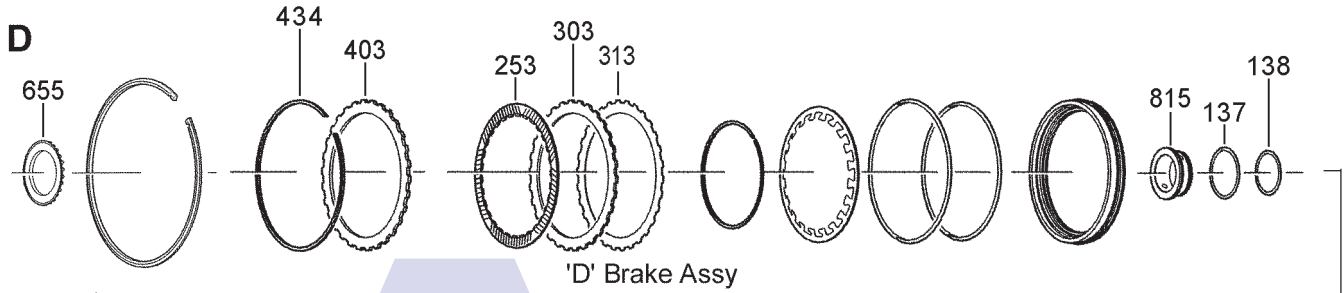

ZF5HP24 (BMW, JAGUAR & LANDROVER) Codes: 1058 000 xxx

5 SPEED RWD (Full Electronic Control)

AUTOMATIC CHOICE

THE AUTOMATIC TRANSMISSION PARTS WAREHOUSE