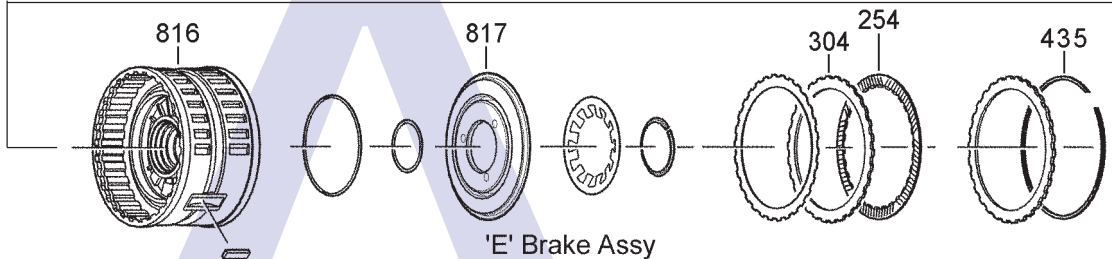

'D' Brake Assy