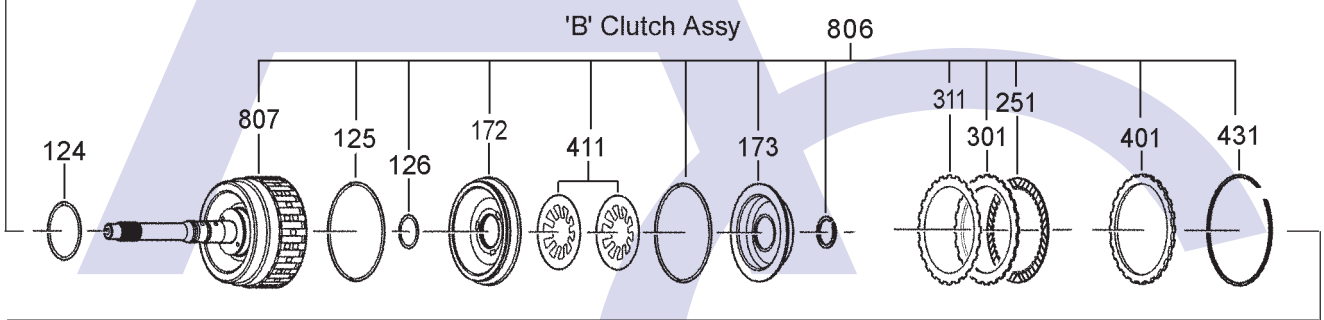

ZF5HP24 (BMW, JAGUAR & LANDROVER) Codes: 1058 000 xxx

5 SPEED RWD (Full Electronic Control)

AUTOMATIC CHOICE

THE AUTOMATIC TRANSMISSION PARTS WAREHOUSE

ZF5HP24 (BMW, JAGUAR & LANDROVER) Codes: 1058 000 xxx

ZF5HP24 (BMW, JAGUAR & LANDROVER) Codes: 1058 000 xxx

5 SPEED RWD (Full Electronic Control)

AUTOMATIC CHOICE

THE AUTOMATIC TRANSMISSION PARTS WAREHOUSE

H

Park Mechanism, Oil Pan, Filter & Electrical Components

ZF5HP24 (BMW, JAGUAR & LANDROVER) Codes: 1058 000 xxx

5 SPEED RWD (Full Electronic Control)

AUTOMATIC CHOICE

ILL NO.	DESCRIPTION	YEARS	QTY	PART NO
STEEL PLATES Cont...				
304D	'E' Brake (3.00mm) Codes: (1058 000 003, 004, 005, 009 & 010) Only.....	97-ON	4-5	4HP20.PP12
305F	'F' Brake (1.80mm) All Except (1058 000 003, 004, 005, 009 & 010)	97-ON	6	5HP24.STP06
305F	'F' Brake Codes: (1058 000 003, 004, 005, 009 & 010) Only.....	97-ON	6	5HP30.STP03
310B	'B' Clutch Waved Steel.....	97-ON	1	5HP24.STP01
311B	'A' Clutch Waved Steel (Fits Codes 1058 000 020, 021, 022, 023, 026, 027, 028, 029, 032, 034, 035, 036)	97-ON	1	6HP26.STP07
312C	'C' Clutch Waved Steel (Fits Codes 1058 000 020, 021, 022, 023, 026, 027, 028, 029, 032, 034, 035, 036)	97-ON	1	6HP26.STP07
313D	'D' Brake Waved Steel	97-ON	1	5HP24.STP01
315F	'F' Brake Waved Steel.....	97-ON	1	5HP30.STP04