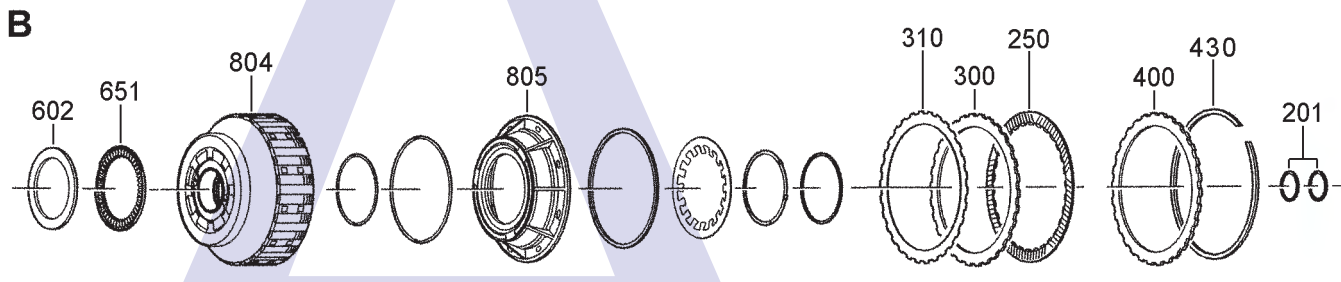

ZF5HP24 (BMW, JAGUAR & LANDROVER) Codes: 1058 000 xxx

5 SPEED RWD (Full Electronic Control)

AUTOMATIC CHOICE

THE AUTOMATIC TRANSMISSION PARTS WAREHOUSE

ZF5HP24 (BMW, JAGUAR & LANDROVER) Codes: 1058 000 xxx

ZF5HP24 (BMW, JAGUAR & LANDROVER) Codes: 1058 000 xxx

5 SPEED RWD (Full Electronic Control)

AUTOMATIC CHOICE

THE AUTOMATIC TRANSMISSION PARTS WAREHOUSE

H

Park Mechanism, Oil Pan, Filter & Electrical Components

ZF5HP24 (BMW, JAGUAR & LANDROVER) Codes: 1058 000 xxx

5 SPEED RWD (Full Electronic Control)

AUTOMATIC CHOICE

ILL NO.	DESCRIPTION	YEARS	QTY	PART NO
STEEL PLATES Cont...				
304D	'E' Brake (3.00mm) Codes: (1058 000 003, 004, 005, 009 & 010) Only.....	97-ON	4-5	4HP20.PP12
305F	'F' Brake (1.80mm) All Except (1058 000 003, 004, 005, 009 & 010)	97-ON	6	5HP24.STP06
305F	'F' Brake Codes: (1058 000 003, 004, 005, 009 & 010) Only.....	97-ON	6	5HP30.STP03
310B	'B' Clutch Waved Steel.....	97-ON	1	5HP24.STP01
311B	'A' Clutch Waved Steel (Fits Codes 1058 000 020, 021, 022, 023, 026, 027, 028, 029, 032, 034, 035, 036)	97-ON	1	6HP26.STP07
312C	'C' Clutch Waved Steel (Fits Codes 1058 000 020, 021, 022, 023, 026, 027, 028, 029, 032, 034, 035, 036)	97-ON	1	6HP26.STP07
313D	'D' Brake Waved Steel	97-ON	1	5HP24.STP01
315F	'F' Brake Waved Steel.....	97-ON	1	5HP30.STP04

ILL NO.	DESCRIPTION	YEARS	QTY	PART NO
SPRINGS & CIRCLIPS Cont...				
434D	Circlip, 'D' Clutch Retaining (4.20mm).....	97-ON	AR	5HP24.CIR14
	(4.40mm).....	97-ON	AR	5HP24.CIR13
	(4.60mm).....	97-ON	AR	5HP24.CIR02
435D	Circlip, 'E' Clutch Retaining (4.20mm).....	97-ON	AR	5HP24.CIR14
	(4.40mm).....	97-ON	AR	5HP24.CIR13
	(4.60mm).....	97-ON	AR	5HP24.CIR02
442F	Circlip 'F' Brake Ret. (3.80mm)	97-ON	AR	5HP24.CIR03
445H	Circlip, Valve Body Seal Ret.	97-ON	2	5HP24.CIR15