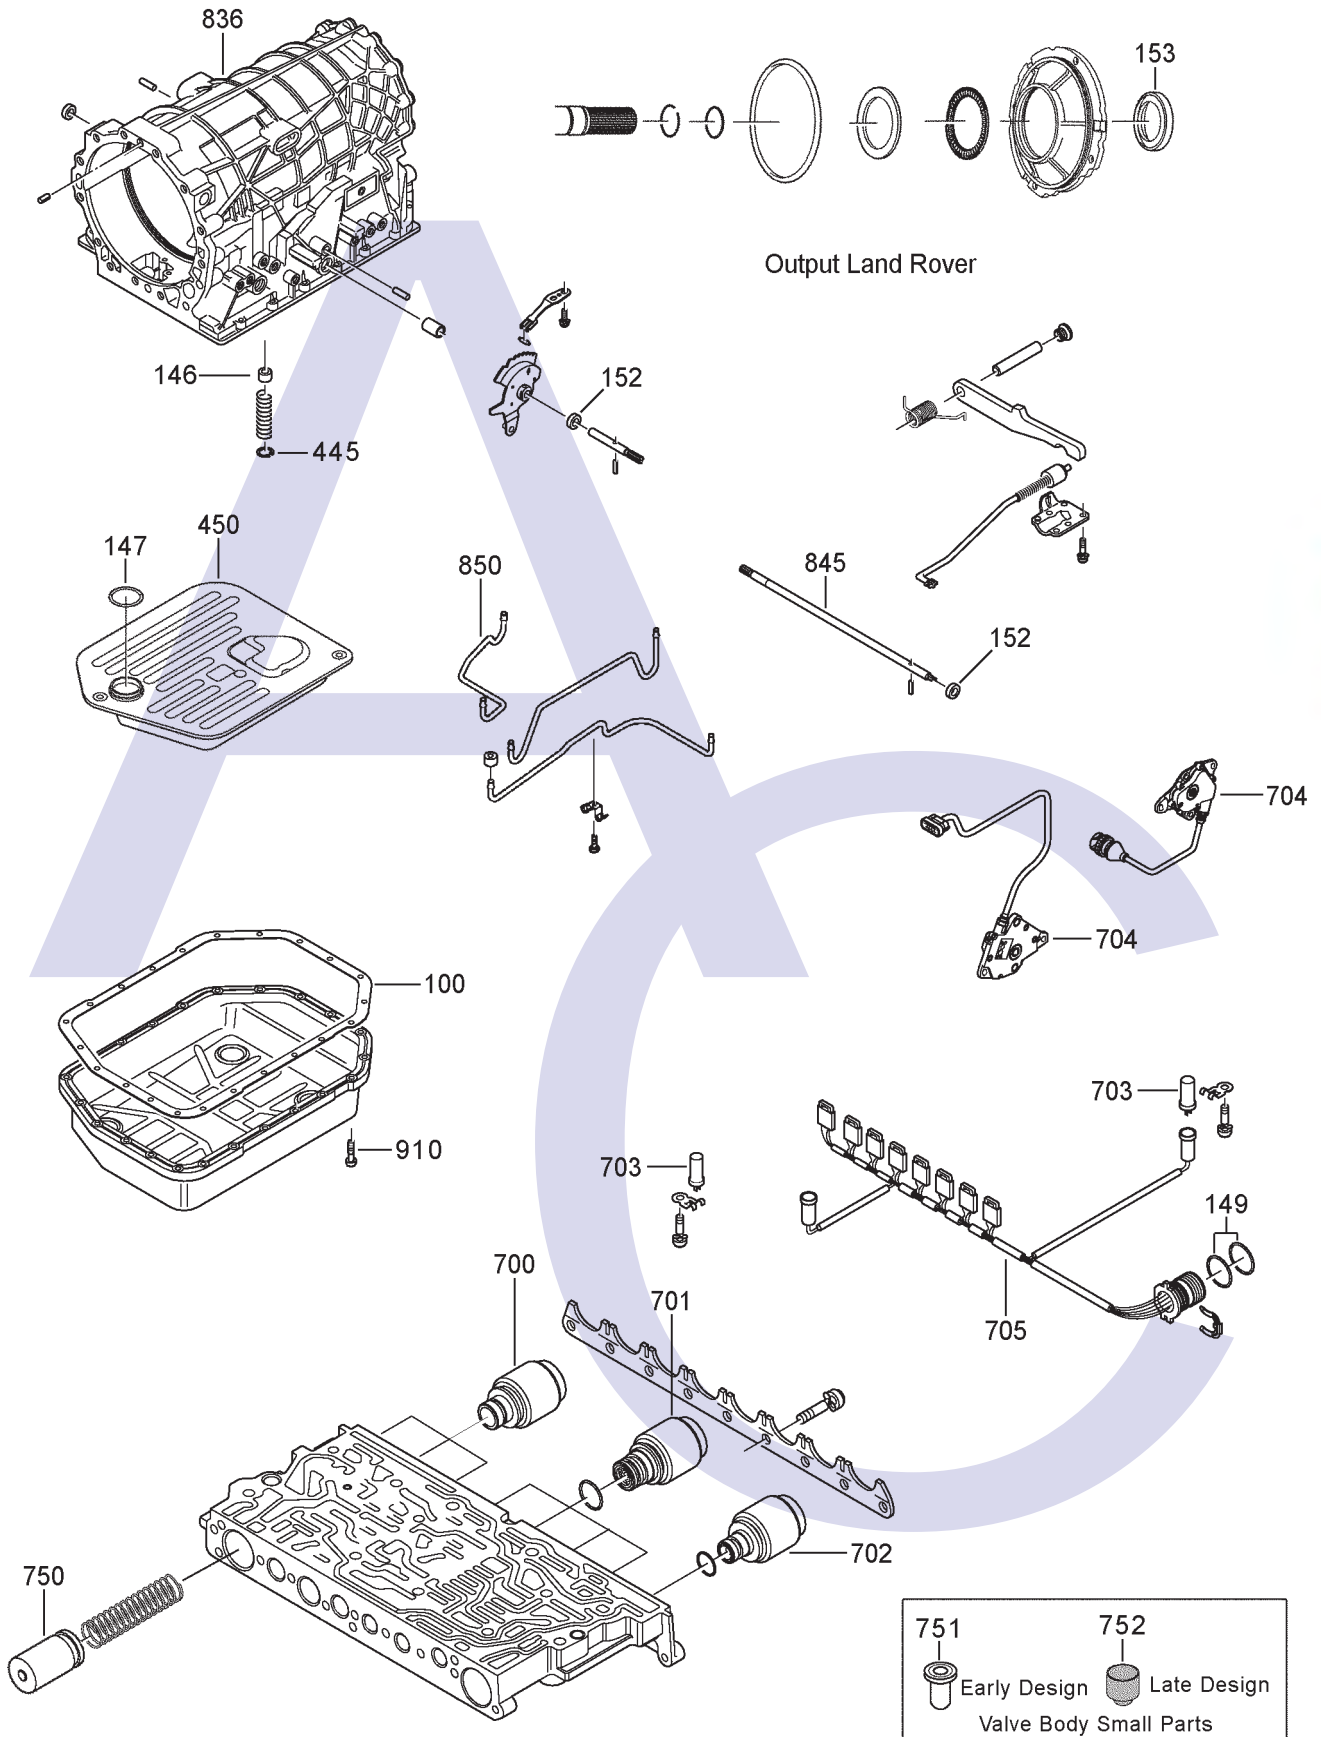

ZF5HP24 (BMW, JAGUAR & LANDROVER) Codes: 1058 000 xxx

5 SPEED RWD (Full Electronic Control)

AUTOMATIC CHOICE

THE AUTOMATIC TRANSMISSION PARTS WAREHOUSE

H

Park Mechanism, Oil Pan, Filter & Electrical Components

ZF5HP24 (BMW, JAGUAR & LANDROVER) Codes: 1058 000 xxx

5 SPEED RWD (Full Electronic Control)

AUTOMATIC CHOICE

THE AUTOMATIC TRANSMISSION PARTS WAREHOUSE

ILL NO.	DESCRIPTION	YEARS	QTY	PART NO
KITS				
Kit	Overhaul Kit (OEM).....	97-ON	1	5HP24.OHK01
Kit	Overhaul Kit (Precision).....	97-ON	1	5HP24.OHK52
GASKETS				
100H	Pan Gasket (OEM).....	97-ON	1	5HP24.GAS01
100H	Pan Gasket (AM)	97-ON	1	5HP24.GAS51
101A	Stator to Case Gasket (OEM) ...	97-ON	1	5HP24.GAS02
101A	Stator to Case Gasket (AM).....	97-ON	1	5HP24.GAS52
NI	Valve Body Gasket.....	97-ON	1	5HP24.GAS03
RUBBER COMPONENTS				
120A	Pump Body 'O' Ring.....	97-ON	1	5HP19.OR01
124B	'O' Ring, 'A' Clutch Drum (Front).....	97-ON	1	5HP24.OR04
125B	'A' Clutch Piston Outer 'O' Ring	97-ON	1	5HP24.OR02
126B	'A' Clutch Piston Inner 'O' Ring	97-ON	1	5HP24.OR03
137D	'O' Ring Large Centre of 'D' Brake.....	97-ON	1	5HP24.OR05
138D	'O' Ring Small Centre of 'D' Brake.....	97-ON	1	5HP24.OR04
143G	'O' Ring, Extension to Case	97-ON	1	5HP30.OR03
146H	Valve Body to Case Seal	96-ON	2	5HP19.RUB02
147H	Filter to V. Body 'O' Ring	97-ON	1	5HP18.OR06
149H	Case Connector 'O' Ring	All	2	5HP18.OR03
METAL CLAD SEALS				
150A	Pump Body (OEM).....	97-ON	1	3HP22.MCS01
150A	Pump Body (AM).....	97-ON	1	3HP22.MCS51
151G	Extension Housing Seal.....	97-ON	1	5HP30.MCS02
152H	Selector Shaft Seal	97-ON	1	3HP22.MCS03
153H	Transfer Box Adaptor Housing Seal (Land Rover) (45mm x 62mm x 7mm) (Fits Code 1058 000 032)	97-ON	1	4HP20.MCS06
MOULDED PISTONS				
170F	'F' Brake	97-ON	1	5HP30.PIS01
172B	'A' Clutch (Fits Codes 1058 000 003, 004, 005, 009, 010, 013, 014, 015, 016, 017, 018, 024)	97-ON	1	5HP24.PIS03
173B	Balance Piston 'A' Clutch.....	97-ON	1	5HP24.PIS05
SEALING RINGS				
200A	Stator Support.....	97-ON	2	5HP30.SSR01
201B	Input Shaft.....	97-ON	2	5HP19.SSR03
FRICION PLATES				
Kit	Friction Plate Kit All Except Codes: (1058 000 003, 004, 005, 009 & 010)	97-ON	1	5HP24.FRK02
Kit	Friction Plate Kit Codes: (1058 000 003, 004, 005, 009 & 010) Only	97-ON	1	5HP24.FRK01
Kit	Friction Plate Kit (Alto)	97-ON	1	5HP24.FRK51
250B	'B' Clutch All Except Codes: (1058 000 003, 004, 005, 009 & 010)	97-ON	6	5HP24.FRP05
250B	'B' Clutch Codes: (1058 000 003, 004, 005, 009 & 010) Only	97-ON	6	5HP24.FRP02
250B	'B' Clutch (Alto)	97-ON	6	5HP24.FRP52
251B	'A' Clutch All Except Codes: (1058 000 003, 004, 005, 009 & 010)	97-ON	6	5HP24.FRP04