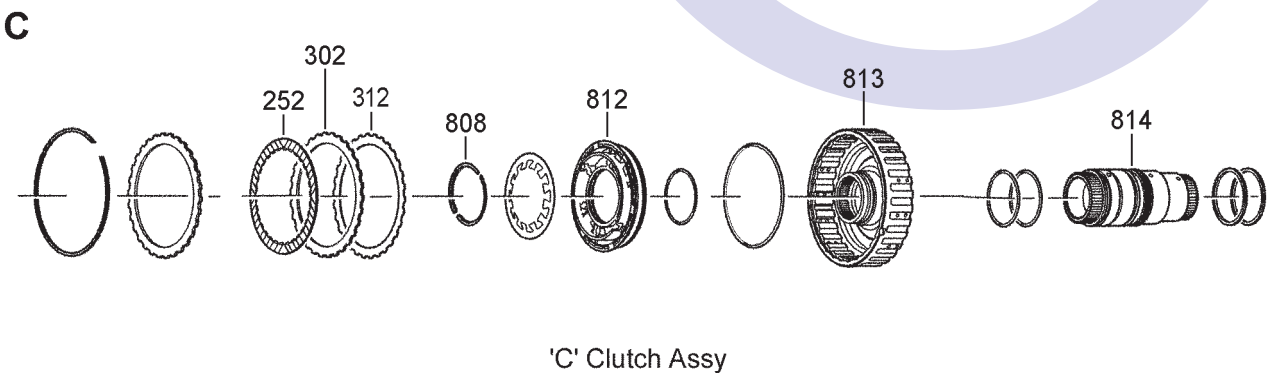

ZF5HP24 (BMW, JAGUAR & LANDROVER) Codes: 1058 000 xxx

5 SPEED RWD (Full Electronic Control)

AUTOMATIC CHOICE

THE AUTOMATIC TRANSMISSION PARTS WAREHOUSE

ZF5HP24 (BMW, JAGUAR & LANDROVER) Codes: 1058 000 xxx

ZF5HP24 (BMW, JAGUAR & LANDROVER) Codes: 1058 000 xxx

5 SPEED RWD (Full Electronic Control)

AUTOMATIC CHOICE

THE AUTOMATIC TRANSMISSION PARTS WAREHOUSE

H

Park Mechanism, Oil Pan, Filter & Electrical Components

ZF5HP24 (BMW, JAGUAR & LANDROVER) Codes: 1058 000 xxx

5 SPEED RWD (Full Electronic Control)

AUTOMATIC CHOICE

ILL NO.	DESCRIPTION	YEARS	QTY	PART NO
STEEL PLATES Cont...				
304D	'E' Brake (3.00mm) Codes: (1058 000 003, 004, 005, 009 & 010) Only.....	97-ON	4-5	4HP20.PP12
305F	'F' Brake (1.80mm) All Except (1058 000 003, 004, 005, 009 & 010)	97-ON	6	5HP24.STP06
305F	'F' Brake Codes: (1058 000 003, 004, 005, 009 & 010) Only.....	97-ON	6	5HP30.STP03
310B	'B' Clutch Waved Steel.....	97-ON	1	5HP24.STP01
311B	'A' Clutch Waved Steel (Fits Codes 1058 000 020, 021, 022, 023, 026, 027, 028, 029, 032, 034, 035, 036)	97-ON	1	6HP26.STP07
312C	'C' Clutch Waved Steel (Fits Codes 1058 000 020, 021, 022, 023, 026, 027, 028, 029, 032, 034, 035, 036)	97-ON	1	6HP26.STP07
313D	'D' Brake Waved Steel	97-ON	1	5HP24.STP01
315F	'F' Brake Waved Steel.....	97-ON	1	5HP30.STP04

ILL NO.	DESCRIPTION	YEARS	QTY	PART NO
SPRINGS & CIRCLIPS Cont...				
434D	Circlip, 'D' Clutch Retaining (4.20mm).....	97-ON	AR	5HP24.CIR14
	(4.40mm).....	97-ON	AR	5HP24.CIR13
	(4.60mm).....	97-ON	AR	5HP24.CIR02
435D	Circlip, 'E' Clutch Retaining (4.20mm).....	97-ON	AR	5HP24.CIR14
	(4.40mm).....	97-ON	AR	5HP24.CIR13
	(4.60mm).....	97-ON	AR	5HP24.CIR02
442F	Circlip 'F' Brake Ret. (3.80mm)	97-ON	AR	5HP24.CIR03
445H	Circlip, Valve Body Seal Ret.	97-ON	2	5HP24.CIR15