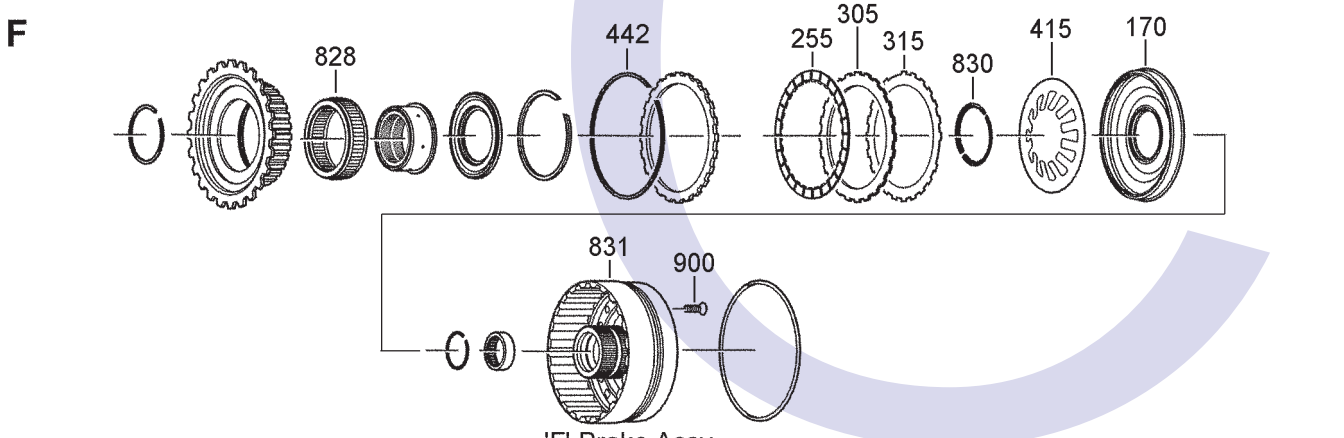

'F' Brake Assy