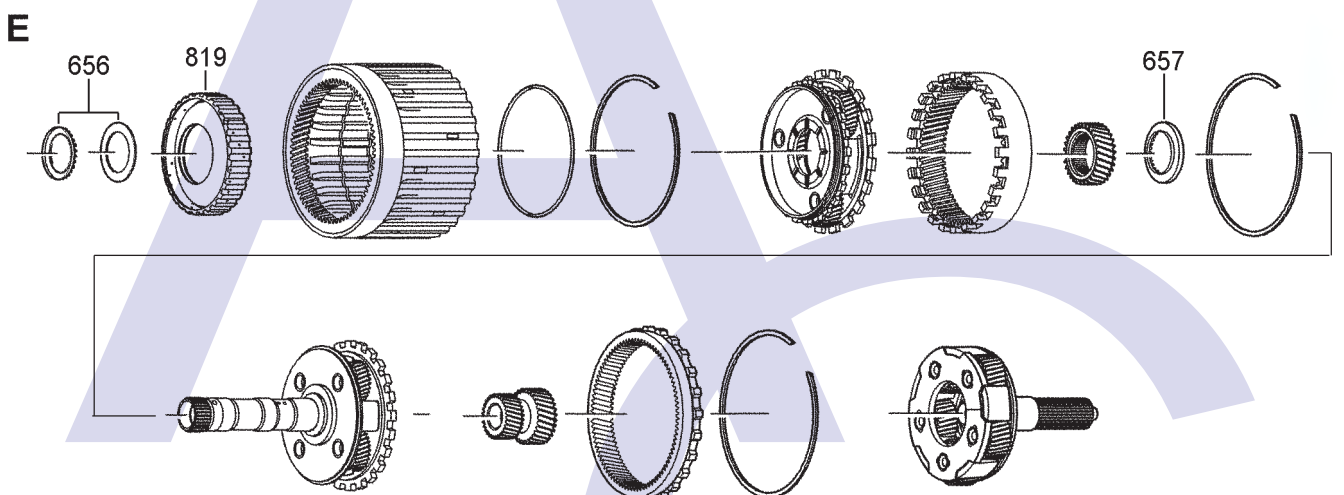

'E' Brake Assy

Planetary Assy's