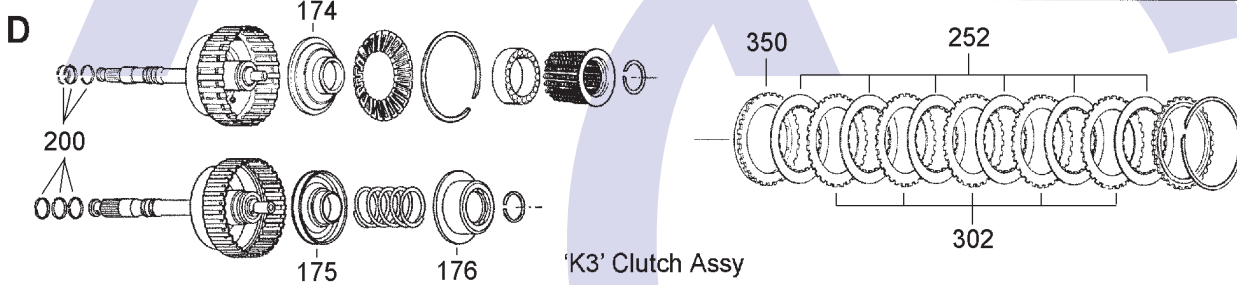

VW 095 & 096

4 SPEED FWD (Electronic Control)

AUTOMATIC CHOICE

THE AUTOMATIC TRANSMISSION PARTS WAREHOUSE