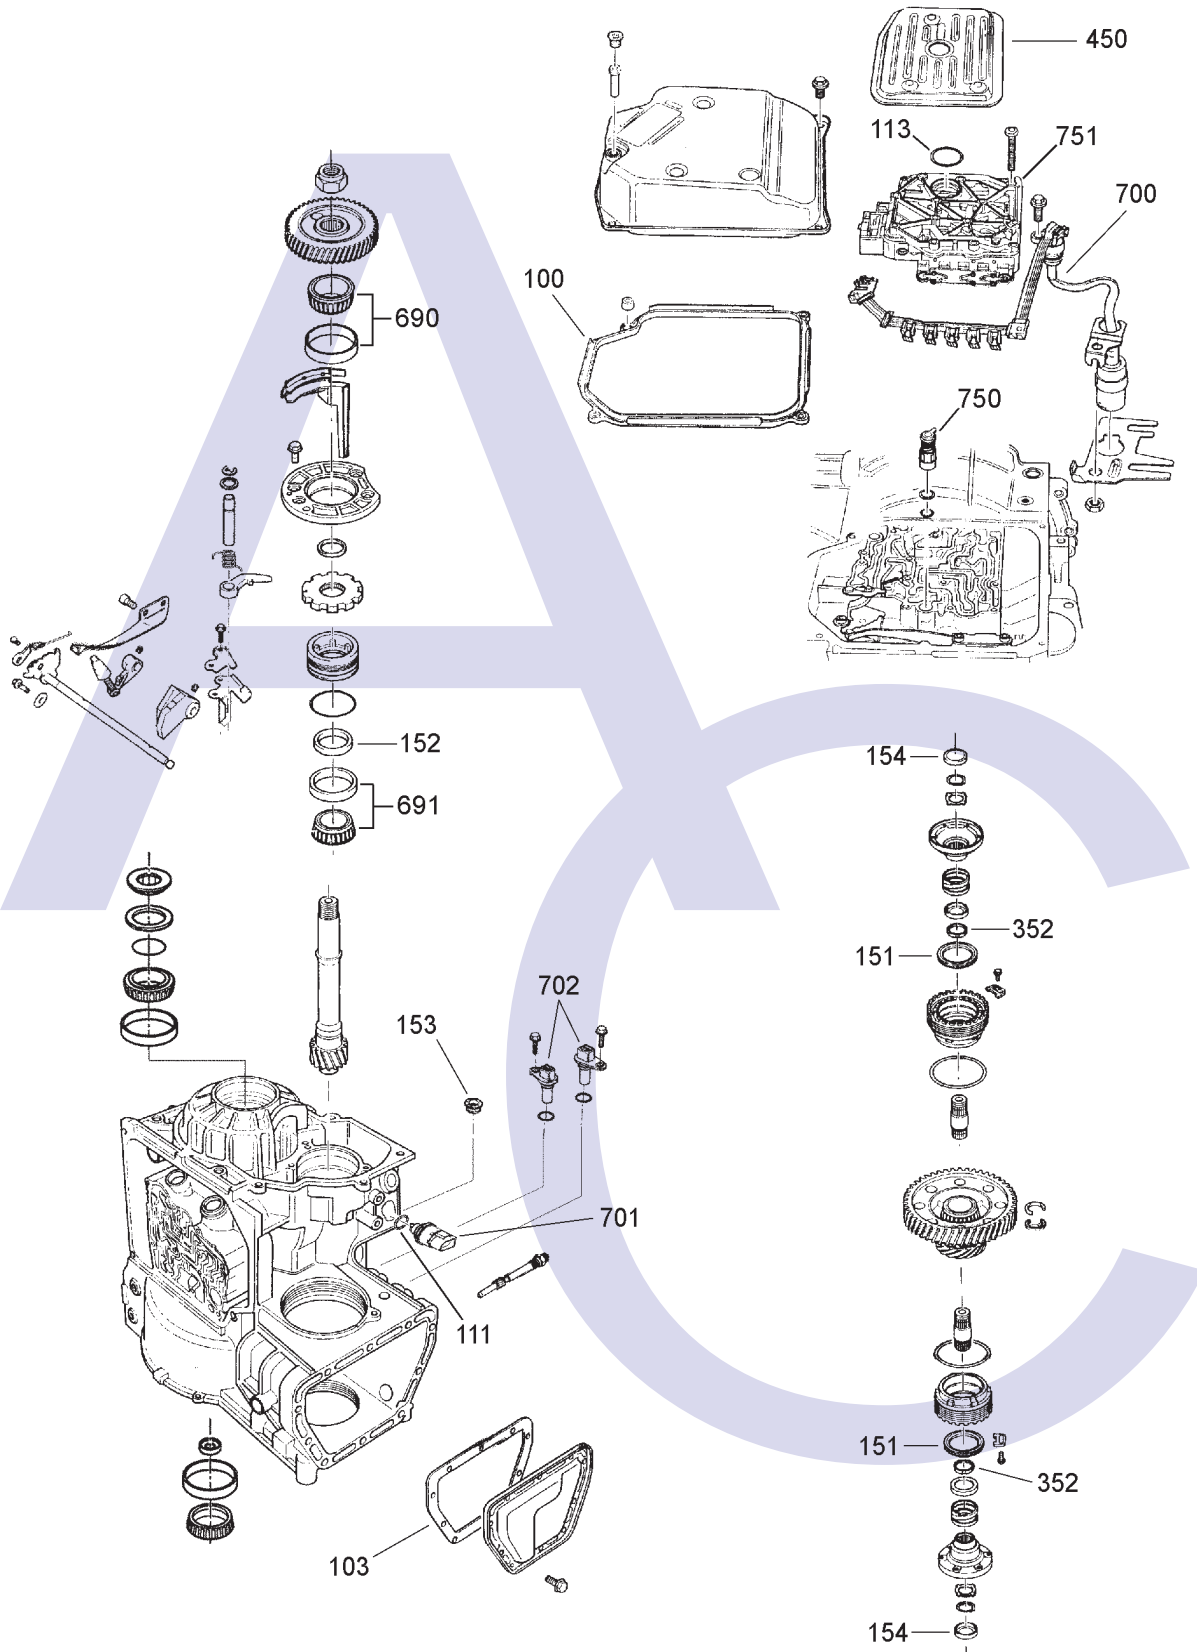

VW 095 & 096

4 SPEED FWD (Electronic Control)

AUTOMATIC CHOICE

THE AUTOMATIC TRANSMISSION PARTS WAREHOUSE

G

Case Valve Body & Diff Components

VW 095 & 096

4 SPEED FWD (Electronic Control)

AUTOMATIC CHOICE

THE AUTOMATIC TRANSMISSION PARTS WAREHOUSE

ILL NO.	DESCRIPTION	YEARS	QTY	PART NO
KITS				
Kit	Overhaul Kit (Transtec) (Without Pistons).....	89-ON	1	AG4.OHK01
Kit	Overhaul Kit (Precision) (Without Pistons).....	89-ON	1	AG4.OHK55
GASKETS				
100G	Pan Gasket	90-94	1	AD4.GAS01
101A	Pump Gasket	90-94	1	AG4.GAS02
NI	Rear Cover Gasket	90-ON	1	AD4.GAS03
103G	Side Cover Gasket (Diff)	90-ON	1	AD4.GAS04
NI	Solenoid Gasket.....	90-ON	7	AG4.GAS07
RUBBER COMPONENTS				
110A	Pump O Ring	90-ON	1	AR4.OR01
111G	Multi Function 'O' Ring.....	90-ON	1	AG4.OR06
113G	Seal, Oil Filter	90-ON	1	AG4.GAS12
NI	Internal Loom Case Connector 'O' Ring.....	90-ON	1	AG4.OR07
NI	Oil Cooler to Bolt 'O' Ring	90-ON	2	AG4.OR02
NI	Oil Cooler to Case 'O' Ring	90-ON	2	AG4.OR03
NI	Dipstick Tube 'O' Ring.....	90-ON	1	AG4.OR04
METAL CLAD SEALS				
150A	Converter Seal.....	90-ON	1	AG4.MCS01
151G	Drive Shaft Seal.....	90-ON	2	VW010.MCS10
152G	Pinion Seal.....	90-ON	1	AG4.MCS03
153G	Selector Shaft Seal.....	90-ON	1	AD4.MCS03
154G	Drive Shaft End Plug.....	90-ON	2	AD4.MCS05
PISTONS				
NI	Piston Kit (5 Pieces).....	-11/92	1	AG4.PISKIT
NI	Piston Kit (7 Pieces).....	11/92-	1	AG4.PISKIT01
170C	'K1' Piston	-11/92	1	AR4.PIS01
171C	'K1' Piston	11/92-	1	AG4.PIS06
172C	'K1' Damper Piston	11/92-	1	AG4.SPR01
173B	'K2' Piston	90-ON	1	AG4.PIS02
174D	'K3' Piston	-11/92	1	AG4.PIS03
175D	'K3' Piston	11/92-	1	AG4.PIS07
176D	'K3' Damper Piston	11/92-	1	AG4.SPR02
177F	'B1' Piston	90-ON	1	AG4.PIS04
178A	'B2' Piston	90-ON	1	AG4.PIS05
SEALING RINGS				
Kit	Sealing Ring Kit (Transtec)	90-ON	1	AR4.SRK01
Kit	Sealing Ring Kit (Bryco).....	90-ON	1	AR4.SRK02
200D	Turbine Shaft	90-ON	3	AG4.SSR01
201C	Input Shaft Rear (Small)	90-ON	1	AG4.SSR02
202C	Input Shaft Rear (Large)	90-ON	1	AG4.SSR03
203C	Input Shaft Front	90-ON	4	AG4.SSR03
204A	Stator Support Rear	90-ON	1	AG4.SSR04
205A	Stator Support Front	90-ON	2	AG4.SSR05