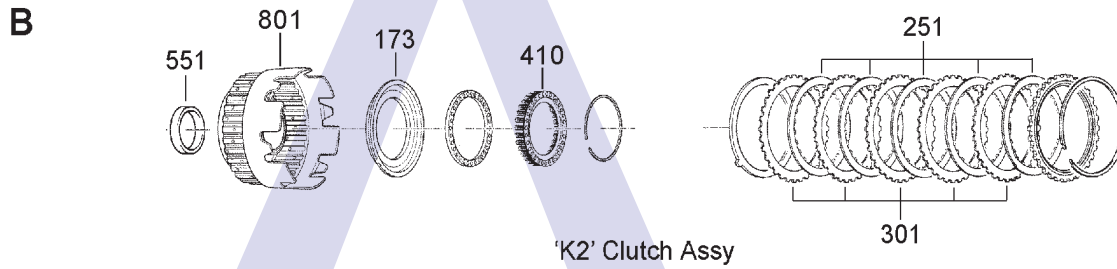

VW 095 & 096

4 SPEED FWD (Electronic Control)

AUTOMATIC CHOICE

THE AUTOMATIC TRANSMISSION PARTS WAREHOUSE