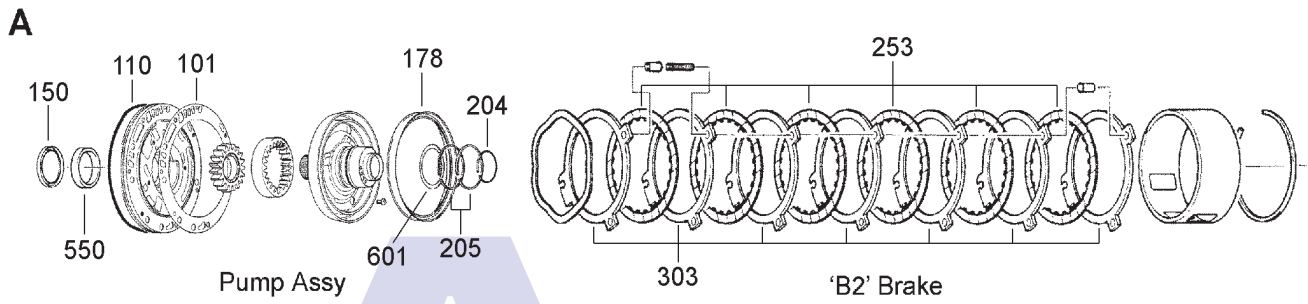

VW 095 & 096

4 SPEED FWD (Electronic Control)

AUTOMATIC CHOICE

THE AUTOMATIC TRANSMISSION PARTS WAREHOUSE