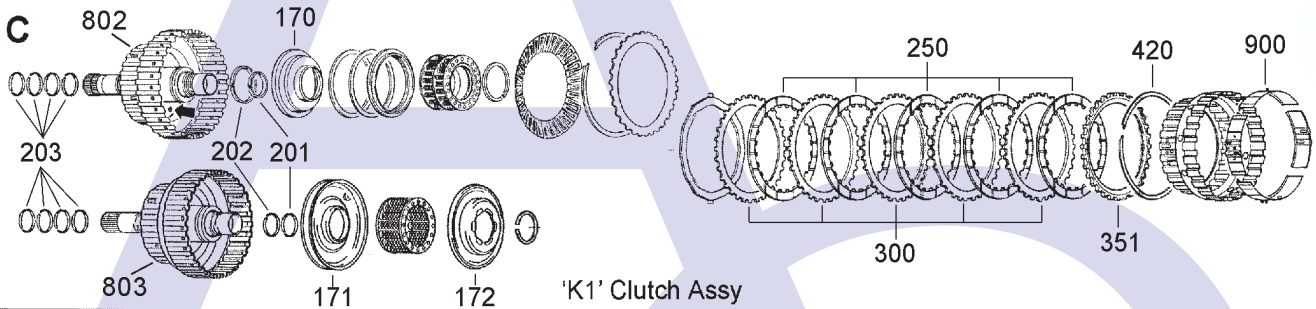

VW 095 & 096

4 SPEED FWD (Electronic Control)

AUTOMATIC CHOICE

THE AUTOMATIC TRANSMISSION PARTS WAREHOUSE