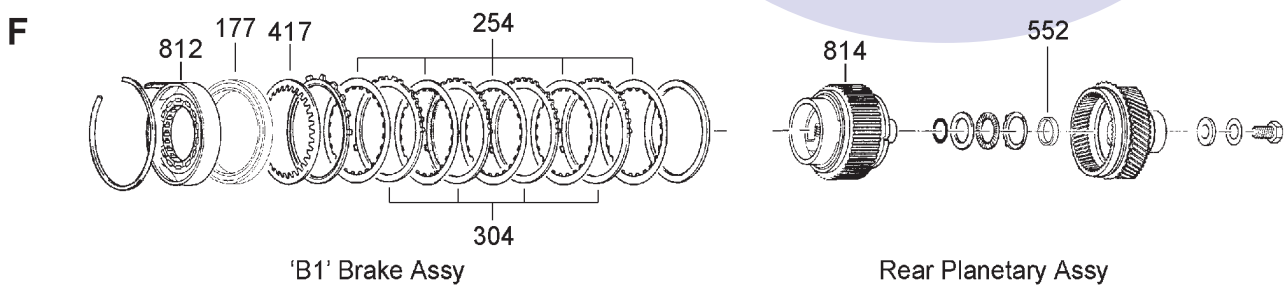

VW 095 & 096

4 SPEED FWD (Electronic Control)

AUTOMATIC CHOICE

THE AUTOMATIC TRANSMISSION PARTS WAREHOUSE