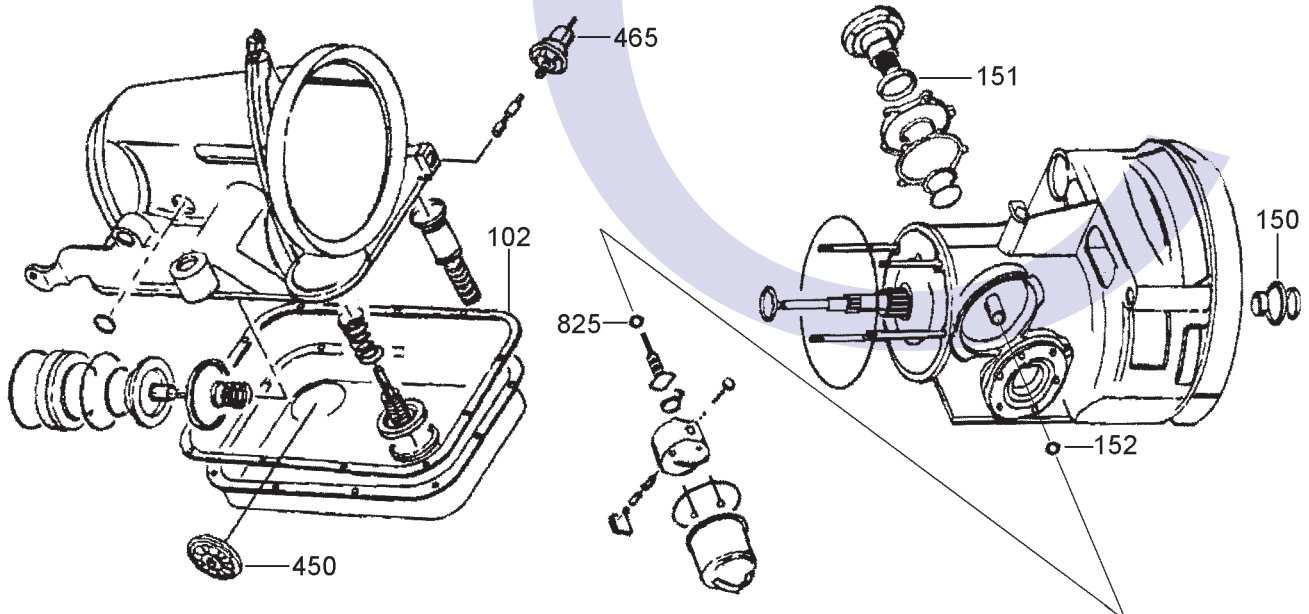

VOLKSWAGEN 003 (VW & Audi 1970-76)

3 SPEED FWD (Hydraulic Control)

AUTOMATIC CHOICE

THE AUTOMATIC TRANSMISSION PARTS WAREHOUSE

A

B

C

D

VOLKSWAGEN 003 (VW & Audi 1970-76)

3 SPEED FWD (Hydraulic Control)

AUTOMATIC CHOICE

THE AUTOMATIC TRANSMISSION PARTS WAREHOUSE

ILL NO.	DESCRIPTION	YEARS	QTY	PART NO
KITS				
Kit	Master Overhaul Kit	69-76	1	VW003.MOHK01
Kit	Overhaul Kit (Precision)	69-76	1	VW003.OHK51
GASKETS				
102D	Oil Pan	69-76	1	VW003.GAS01
RUBBER COMPONENTS				
METAL CLAD SEALS				
150D	Torque Converter Seal (OE)	69-76	1	VW003.MCS01
150D	Torque Converter Seal (AM)	69-76	1	VW003.MCS31
151D	Axle Seals	69-76	2	VW010.MCS03
152D	Governor (Late Style).....	69-ON	1	VW003.MCS04
NI	Rear Pinion	69-ON	2	VW010.MCS07
NI	Front Pinion.....	69-ON	1	VW010.MCS08
SEALING RINGS				
Kit	Sealing Ring Kit	69-76	1	VW003.SRK01
FRICTION PLATES				
250B	Direct Clutch (105.5mm OD x 2.30mm x 43T) 69-76	69-76	2	VW003.FRP01
251B	Forward Clutch (105.5mm OD x 1.50mm x 43T) 69-76	69-76	3	VW003.FRP02
STEEL PLATES				
300B	Direct Clutch (89.6mm ID x 2.00mm x 16T) ...	69-76	2	VW003.STP01
301B	Forward Clutch (89.6mm ID x 2.00mm x 16T) ...	69-76	3	VW003.STP01
PRESSURE PLATES				
SPRINGS & CIRCLIPS				
411B	Forward Clutch Diaphragm Spring	69-76	1	VW003.DIA01
FILTERS				
450D	Pick Up Filter (Centre Hole)	69-76	1	VW003.FIL01
MODULATORS				
465D	Modulator Capsule.....	69-76	1	VW003.MOD01

ILL NO.	DESCRIPTION	YEARS	QTY	PART NO
BANDS				
500A	2nd Gear	69-76	1	VW003.BAN01
BUSHINGS				
THRUST WASHERS & BEARINGS				
ELECTRICAL COMPONENTS				
VALVE BODY PARTS				
HARD PARTS				
825D	Governor Gear With Pin (13 Teeth Universal).....	69-76	1	VW003.GOV01
SPECIAL ITEMS				
TOOLS & MANUALS				