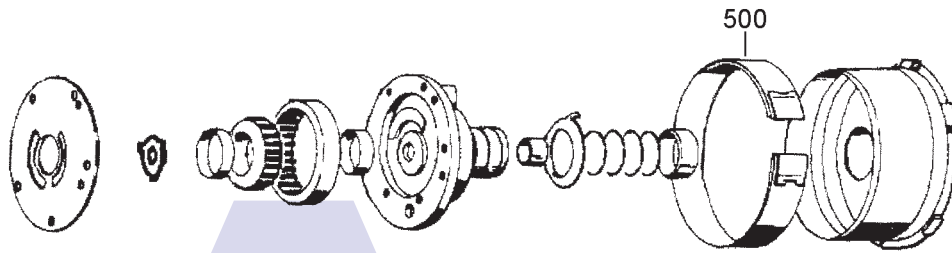

VOLKSWAGEN 003 (VW & Audi 1970-76)

3 SPEED FWD (Hydraulic Control)

AUTOMATIC CHOICE

THE AUTOMATIC TRANSMISSION PARTS WAREHOUSE

A

B

C

D

VOLKSWAGEN 003 (VW & Audi 1970-76)

3 SPEED FWD (Hydraulic Control)

AUTOMATIC CHOICE

THE AUTOMATIC TRANSMISSION PARTS WAREHOUSE

ILL NO.	DESCRIPTION	YEARS	QTY	PART NO
KITS				
Kit	Master Overhaul Kit	69-76	1	VW003.MOHK01
Kit	Overhaul Kit (Precision)	69-76	1	VW003.OHK51
GASKETS				
102D	Oil Pan	69-76	1	VW003.GAS01
RUBBER COMPONENTS				
METAL CLAD SEALS				
150D	Torque Converter Seal (OE)	69-76	1	VW003.MCS01
150D	Torque Converter Seal (AM)	69-76	1	VW003.MCS31
151D	Axle Seals	69-76	2	VW010.MCS03
152D	Governor (Late Style).....	69-ON	1	VW003.MCS04
NI	Rear Pinion	69-ON	2	VW010.MCS07
NI	Front Pinion.....	69-ON	1	VW010.MCS08
SEALING RINGS				
Kit	Sealing Ring Kit	69-76	1	VW003.SRK01
FRICTION PLATES				
250B	Direct Clutch (105.5mm OD x 2.30mm x 43T) 69-76	69-76	2	VW003.FRP01
251B	Forward Clutch (105.5mm OD x 1.50mm x 43T) 69-76	69-76	3	VW003.FRP02
STEEL PLATES				
300B	Direct Clutch (89.6mm ID x 2.00mm x 16T) ...	69-76	2	VW003.STP01
301B	Forward Clutch (89.6mm ID x 2.00mm x 16T) ...	69-76	3	VW003.STP01
PRESSURE PLATES				
SPRINGS & CIRCLIPS				
411B	Forward Clutch Diaphragm Spring	69-76	1	VW003.DIA01
FILTERS				
450D	Pick Up Filter (Centre Hole)	69-76	1	VW003.FIL01
MODULATORS				
465D	Modulator Capsule.....	69-76	1	VW003.MOD01

ILL NO.	DESCRIPTION	YEARS	QTY	PART NO
BANDS				
500A	2nd Gear	69-76	1	VW003.BAN01
BUSHINGS				
THRUST WASHERS & BEARINGS				
ELECTRICAL COMPONENTS				
VALVE BODY PARTS				
HARD PARTS				
825D	Governor Gear With Pin (13 Teeth Universal).....	69-76	1	VW003.GOV01
SPECIAL ITEMS				
TOOLS & MANUALS				