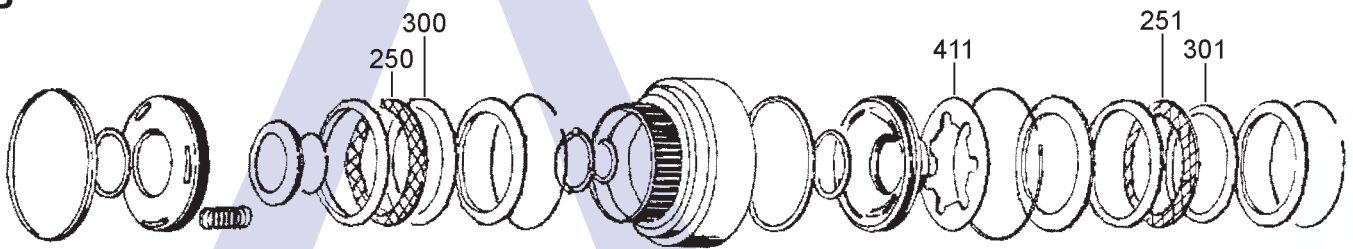

VOLKSWAGEN 003 (VW & Audi 1970-76)

3 SPEED FWD (Hydraulic Control)

AUTOMATIC CHOICE

THE AUTOMATIC TRANSMISSION PARTS WAREHOUSE

A

B

C

D

VOLKSWAGEN 003 (VW & Audi 1970-76)

3 SPEED FWD (Hydraulic Control)

AUTOMATIC CHOICE

THE AUTOMATIC TRANSMISSION PARTS WAREHOUSE

ILL NO.	DESCRIPTION	YEARS	QTY	PART NO
KITS				
Kit	Master Overhaul Kit	69-76	1	VW003.MOHK01
Kit	Overhaul Kit (Precision)	69-76	1	VW003.OHK51
GASKETS				
102D	Oil Pan	69-76	1	VW003.GAS01
RUBBER COMPONENTS				
METAL CLAD SEALS				
150D	Torque Converter Seal (OE)	69-76	1	VW003.MCS01
150D	Torque Converter Seal (AM)	69-76	1	VW003.MCS31
151D	Axle Seals	69-76	2	VW010.MCS03
152D	Governor (Late Style).....	69-ON	1	VW003.MCS04
NI	Rear Pinion	69-ON	2	VW010.MCS07
NI	Front Pinion.....	69-ON	1	VW010.MCS08
SEALING RINGS				
Kit	Sealing Ring Kit	69-76	1	VW003.SRK01
FRICTION PLATES				
250B	Direct Clutch (105.5mm OD x 2.30mm x 43T) 69-76	69-76	2	VW003.FRP01
251B	Forward Clutch (105.5mm OD x 1.50mm x 43T) 69-76	69-76	3	VW003.FRP02
STEEL PLATES				
300B	Direct Clutch (89.6mm ID x 2.00mm x 16T) ...	69-76	2	VW003.STP01
301B	Forward Clutch (89.6mm ID x 2.00mm x 16T) ...	69-76	3	VW003.STP01
PRESSURE PLATES				
SPRINGS & CIRCLIPS				
411B	Forward Clutch Diaphragm Spring	69-76	1	VW003.DIA01
FILTERS				
450D	Pick Up Filter (Centre Hole)	69-76	1	VW003.FIL01
MODULATORS				
465D	Modulator Capsule.....	69-76	1	VW003.MOD01

ILL NO.	DESCRIPTION	YEARS	QTY	PART NO
BANDS				
500A	2nd Gear	69-76	1	VW003.BAN01
BUSHINGS				
THRUST WASHERS & BEARINGS				
ELECTRICAL COMPONENTS				
VALVE BODY PARTS				
HARD PARTS				
825D	Governor Gear With Pin (13 Teeth Universal).....	69-76	1	VW003.GOV01
SPECIAL ITEMS				
TOOLS & MANUALS				