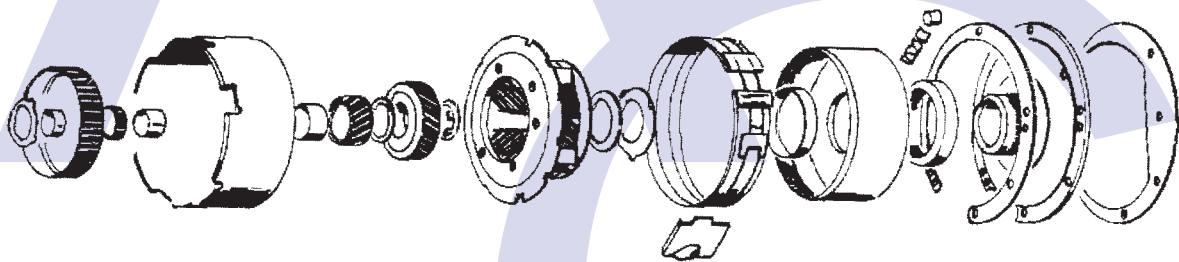

VOLKSWAGEN 003 (VW & Audi 1970-76)

3 SPEED FWD (Hydraulic Control)

AUTOMATIC CHOICE

THE AUTOMATIC TRANSMISSION PARTS WAREHOUSE

A

B

C

D

VOLKSWAGEN 003 (VW & Audi 1970-76)

3 SPEED FWD (Hydraulic Control)

AUTOMATIC CHOICE

THE AUTOMATIC TRANSMISSION PARTS WAREHOUSE

ILL NO.	DESCRIPTION	YEARS	QTY	PART NO
KITS				
Kit	Master Overhaul Kit	69-76	1	VW003.MOHK01
Kit	Overhaul Kit (Precision)	69-76	1	VW003.OHK51
GASKETS				
102D	Oil Pan	69-76	1	VW003.GAS01
RUBBER COMPONENTS				
METAL CLAD SEALS				
150D	Torque Converter Seal (OE)	69-76	1	VW003.MCS01
150D	Torque Converter Seal (AM)	69-76	1	VW003.MCS31
151D	Axle Seals	69-76	2	VW010.MCS03
152D	Governor (Late Style).....	69-ON	1	VW003.MCS04
NI	Rear Pinion	69-ON	2	VW010.MCS07
NI	Front Pinion.....	69-ON	1	VW010.MCS08
SEALING RINGS				
Kit	Sealing Ring Kit	69-76	1	VW003.SRK01
FRICTION PLATES				
250B	Direct Clutch (105.5mm OD x 2.30mm x 43T) 69-76	69-76	2	VW003.FRP01
251B	Forward Clutch (105.5mm OD x 1.50mm x 43T) 69-76	69-76	3	VW003.FRP02
STEEL PLATES				
300B	Direct Clutch (89.6mm ID x 2.00mm x 16T) ...	69-76	2	VW003.STP01
301B	Forward Clutch (89.6mm ID x 2.00mm x 16T) ...	69-76	3	VW003.STP01
PRESSURE PLATES				
SPRINGS & CIRCLIPS				
411B	Forward Clutch Diaphragm Spring	69-76	1	VW003.DIA01
FILTERS				
450D	Pick Up Filter (Centre Hole)	69-76	1	VW003.FIL01
MODULATORS				
465D	Modulator Capsule.....	69-76	1	VW003.MOD01

ILL NO.	DESCRIPTION	YEARS	QTY	PART NO
BANDS				
500A	2nd Gear	69-76	1	VW003.BAN01
BUSHINGS				
THRUST WASHERS & BEARINGS				
ELECTRICAL COMPONENTS				
VALVE BODY PARTS				
HARD PARTS				
825D	Governor Gear With Pin (13 Teeth Universal).....	69-76	1	VW003.GOV01
SPECIAL ITEMS				
TOOLS & MANUALS				